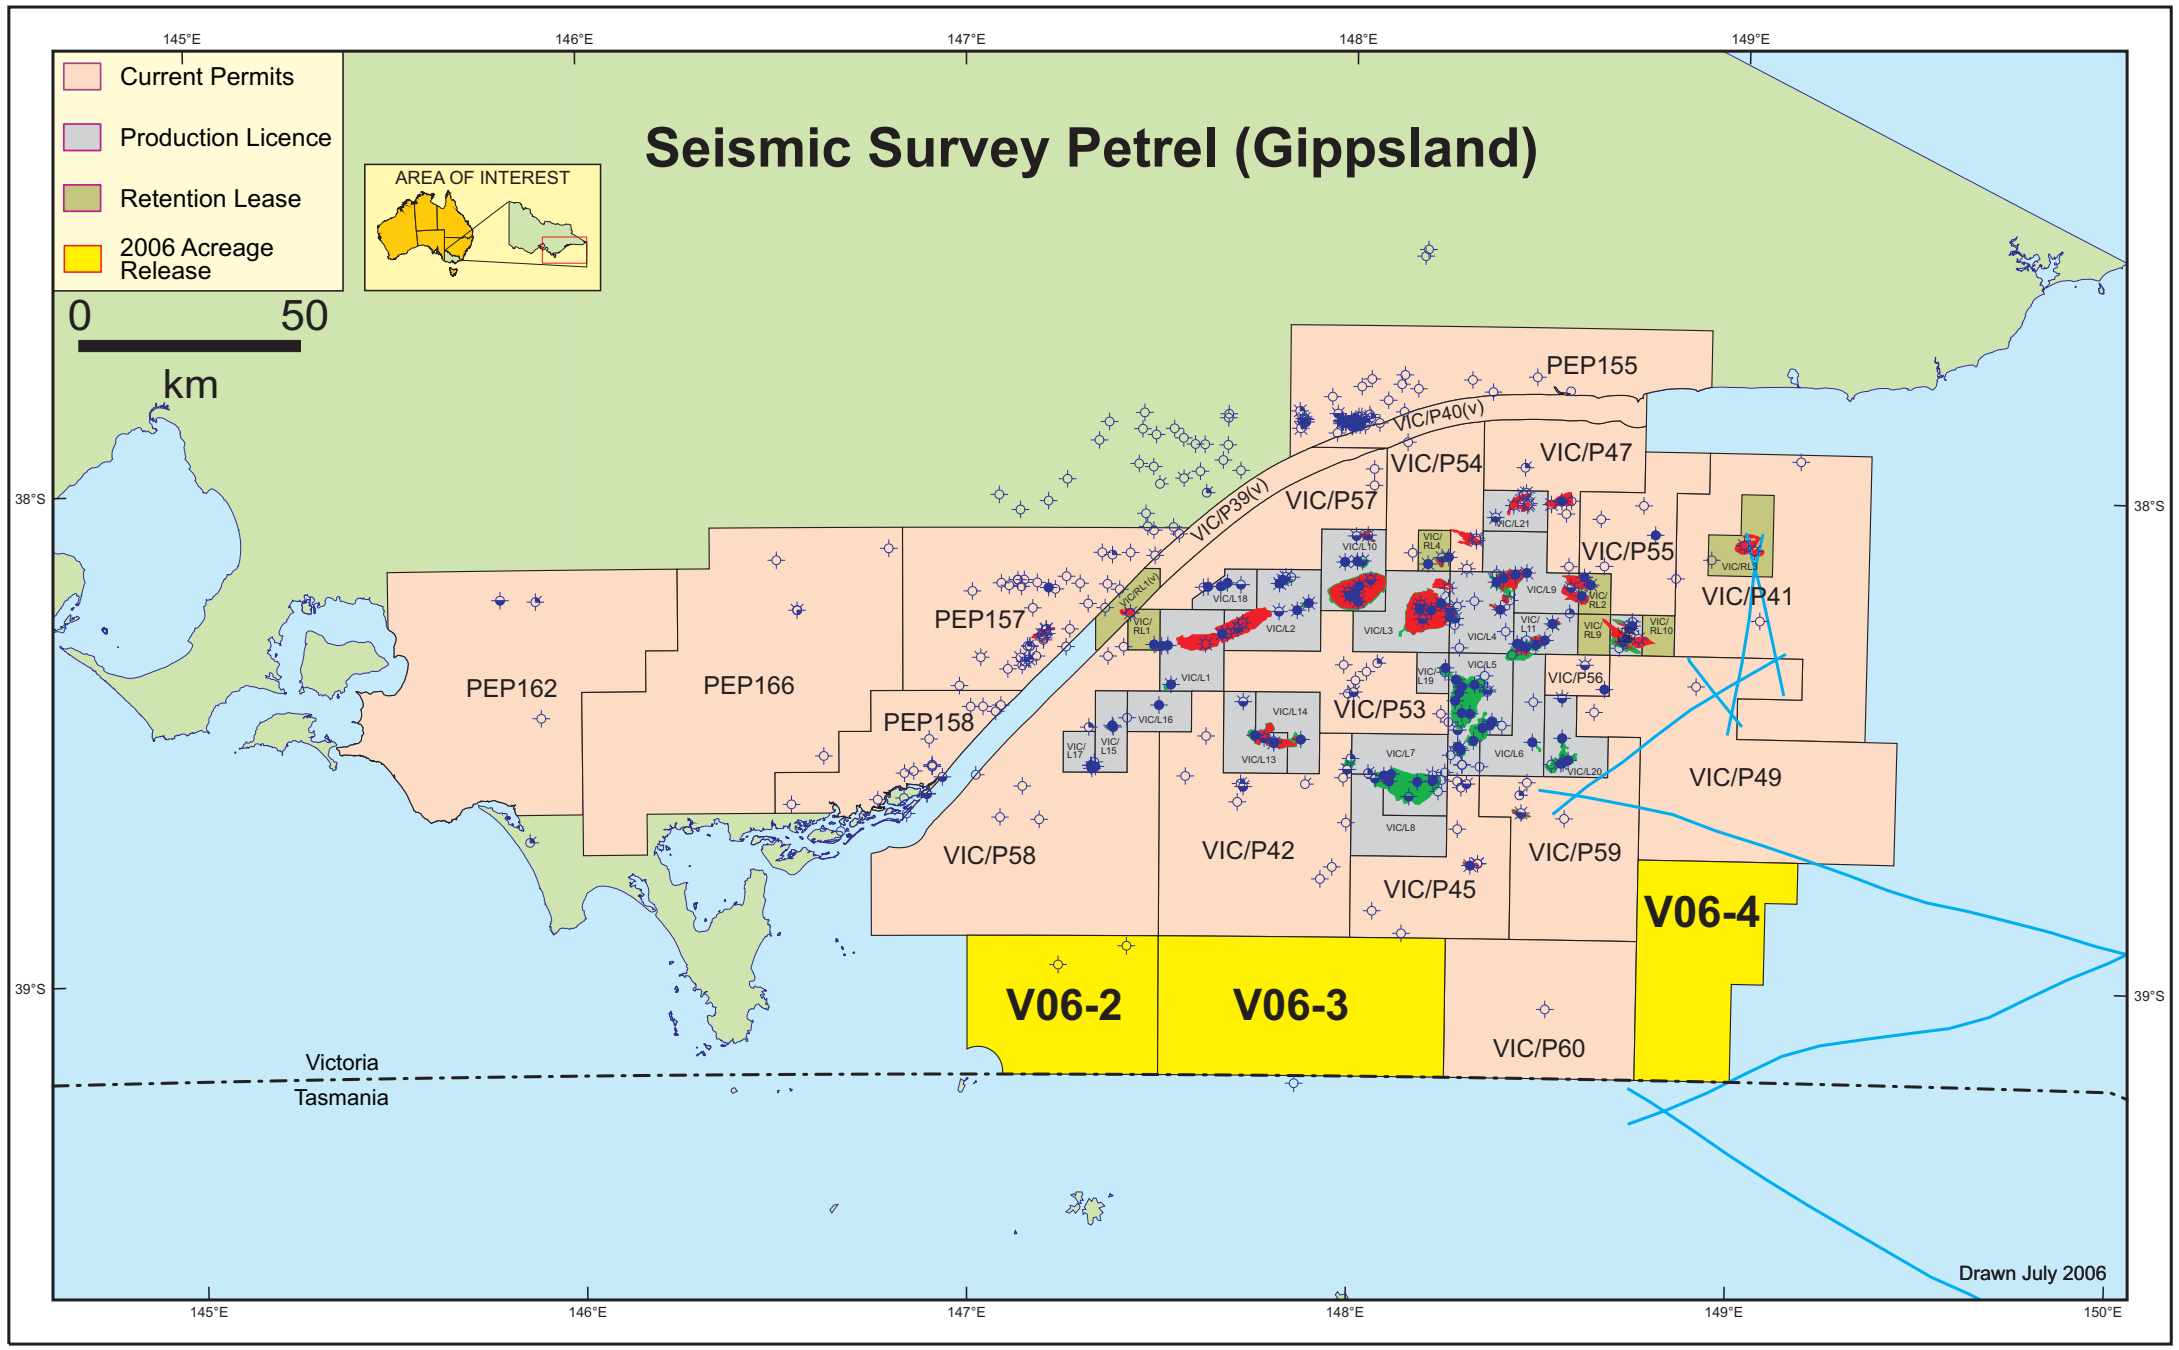

Seismic Survey Petrel (Gippsland)

- Current Permits
- Production Licence
- Retention Lease
- 2006 Acreage Release

Drawn July 2006