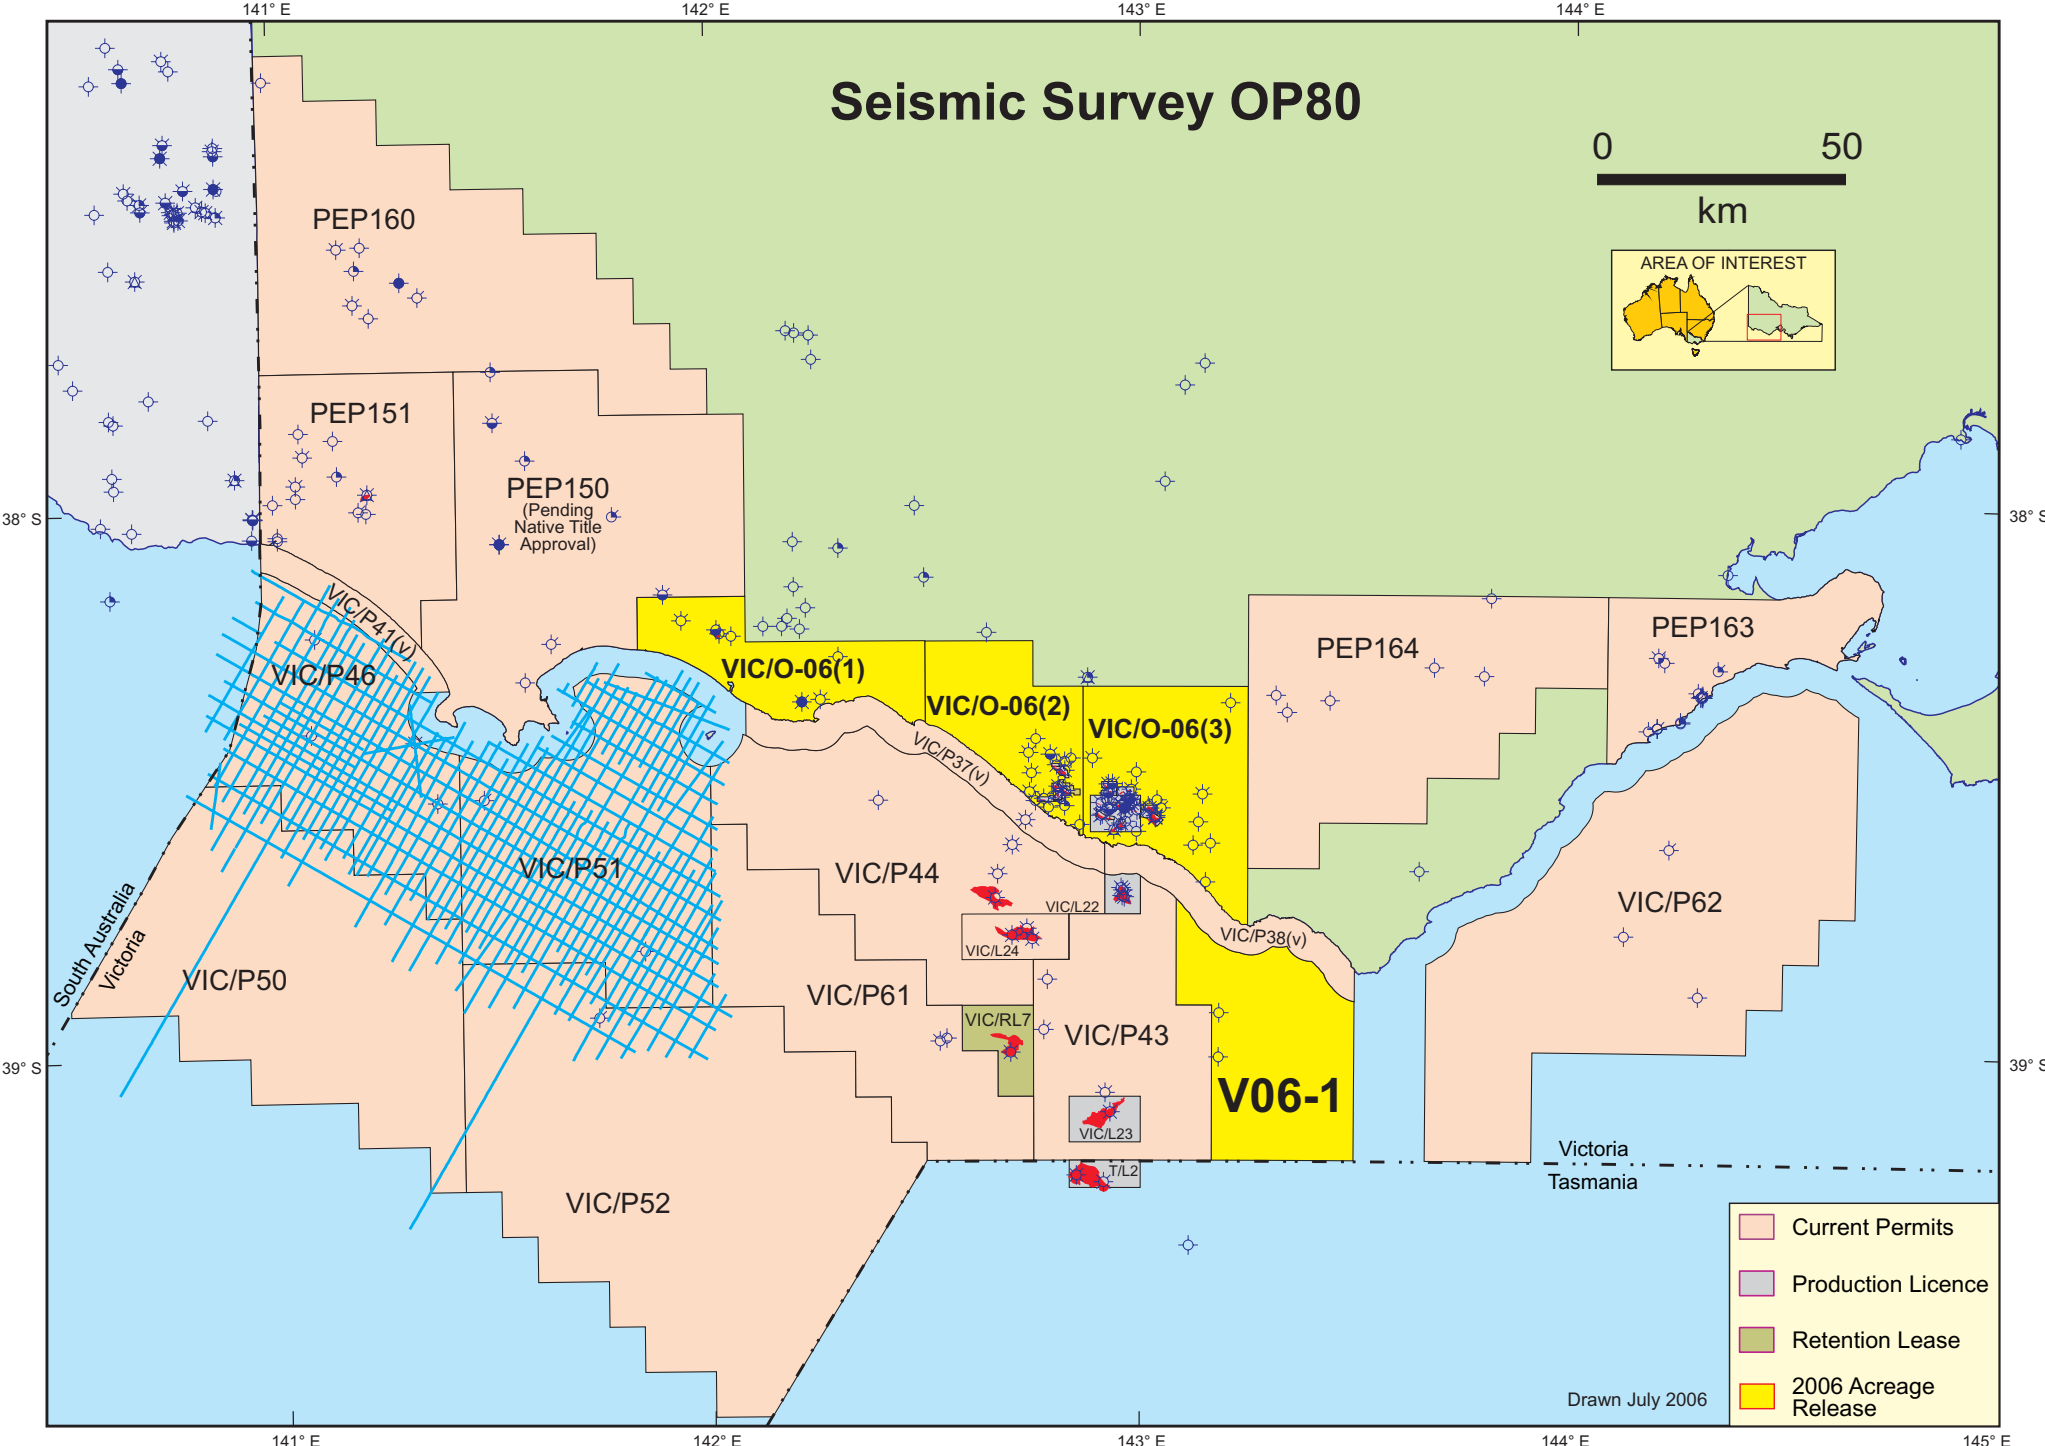

Seismic Survey OP80

- Current Permits
- Production Licence
- Retention Lease
- 2006 Acreage Release

Drawn July 2006