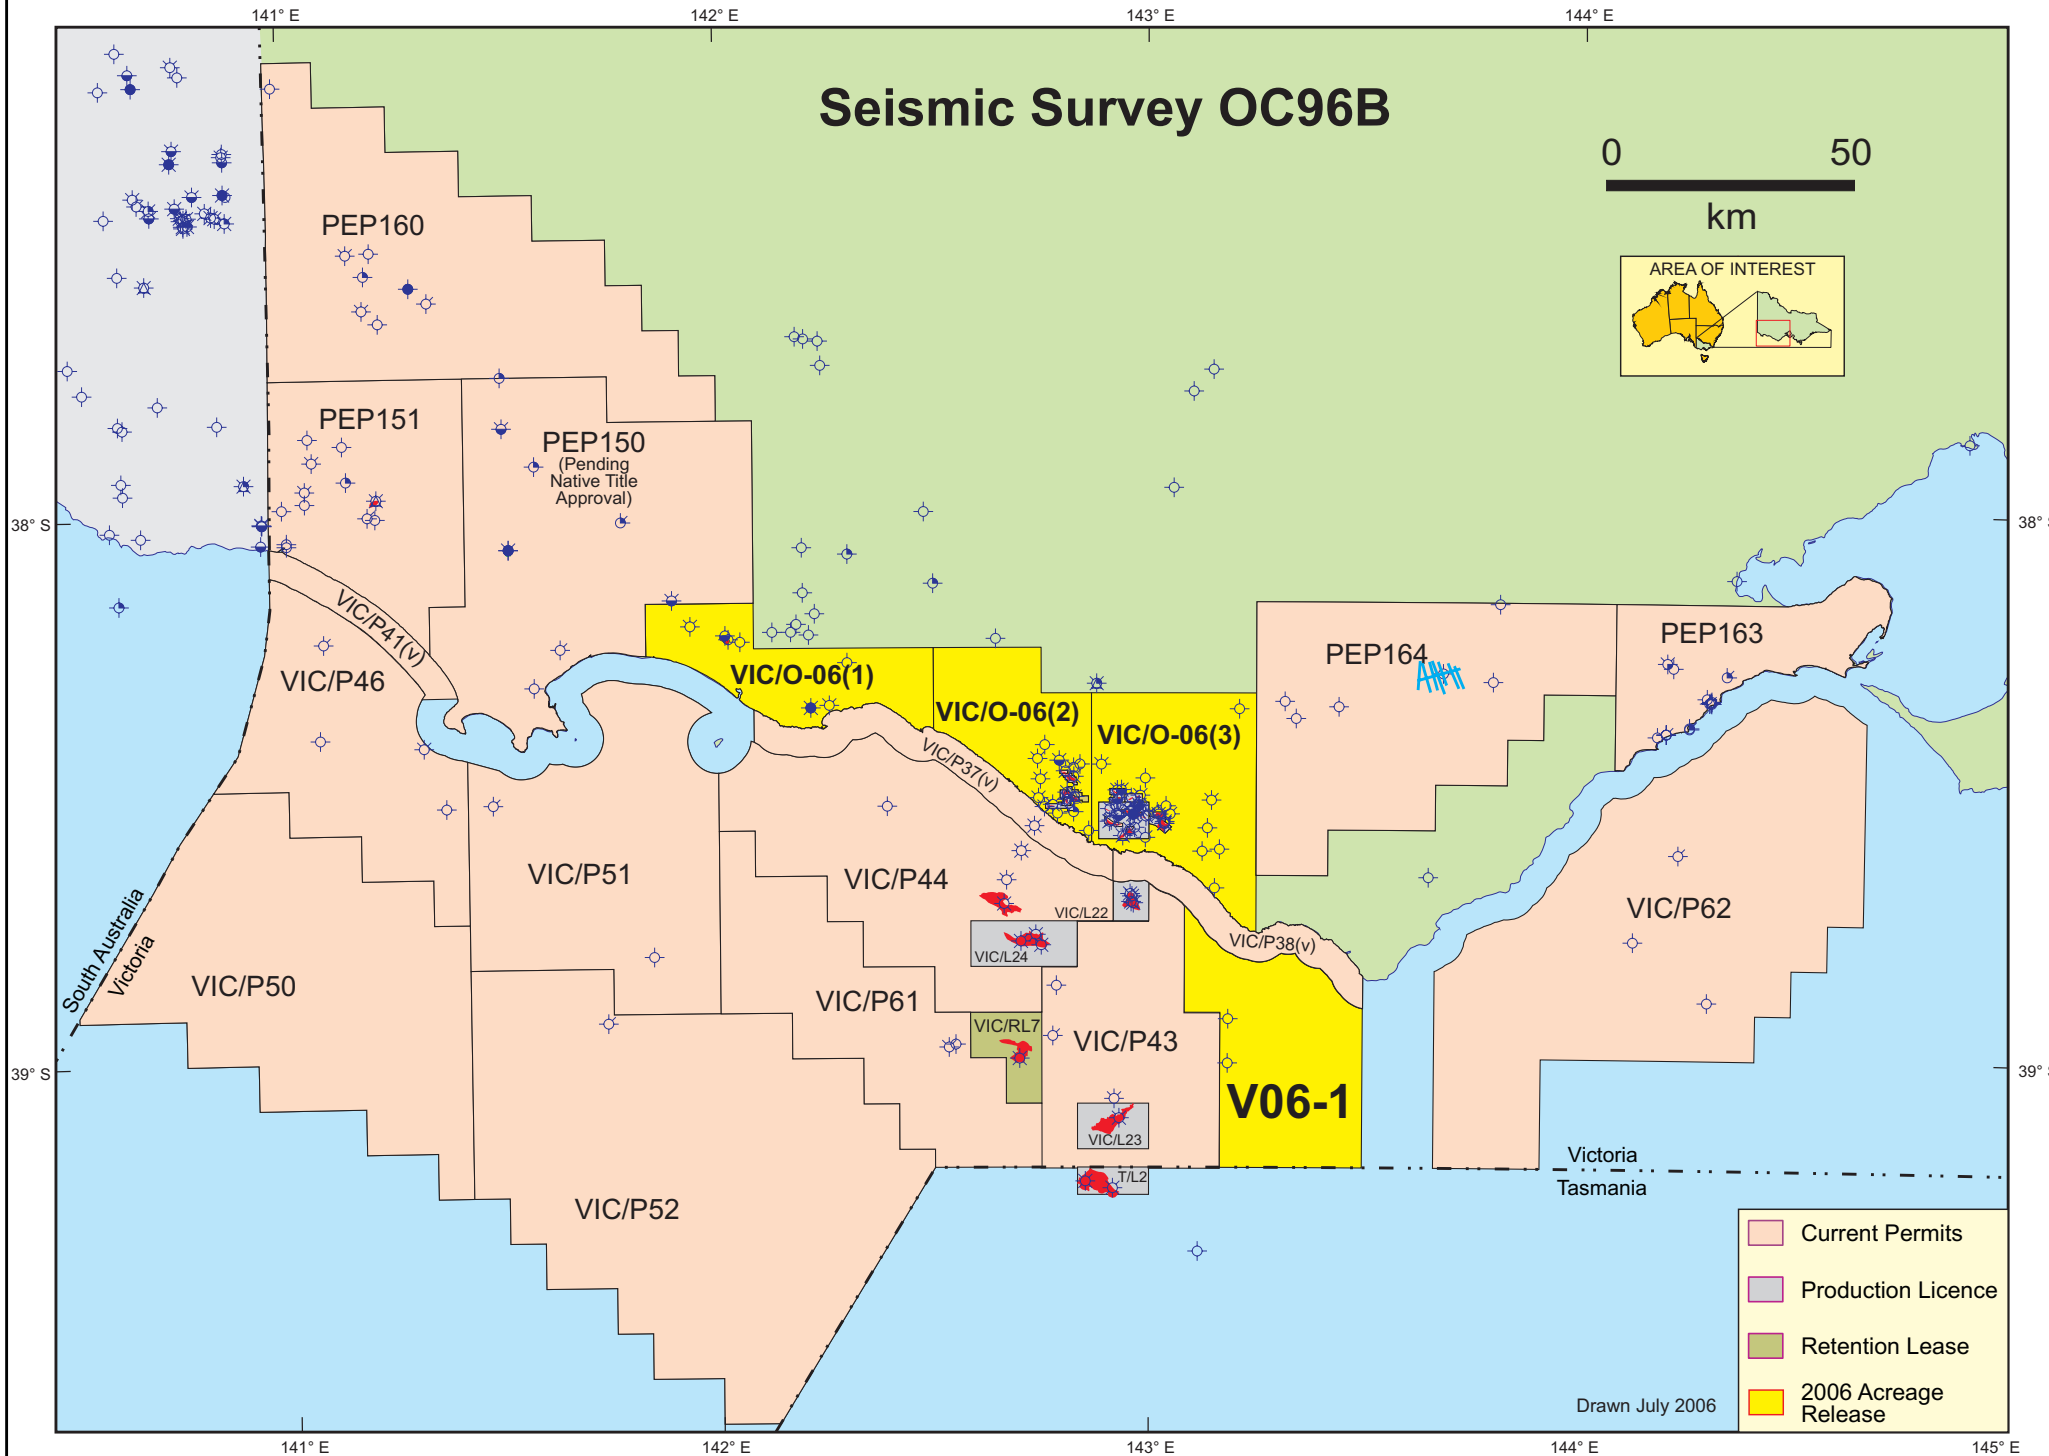

Seismic Survey OC96B

- Current Permits
- Production Licence
- Retention Lease
- 2006 Acreage Release

Drawn July 2006