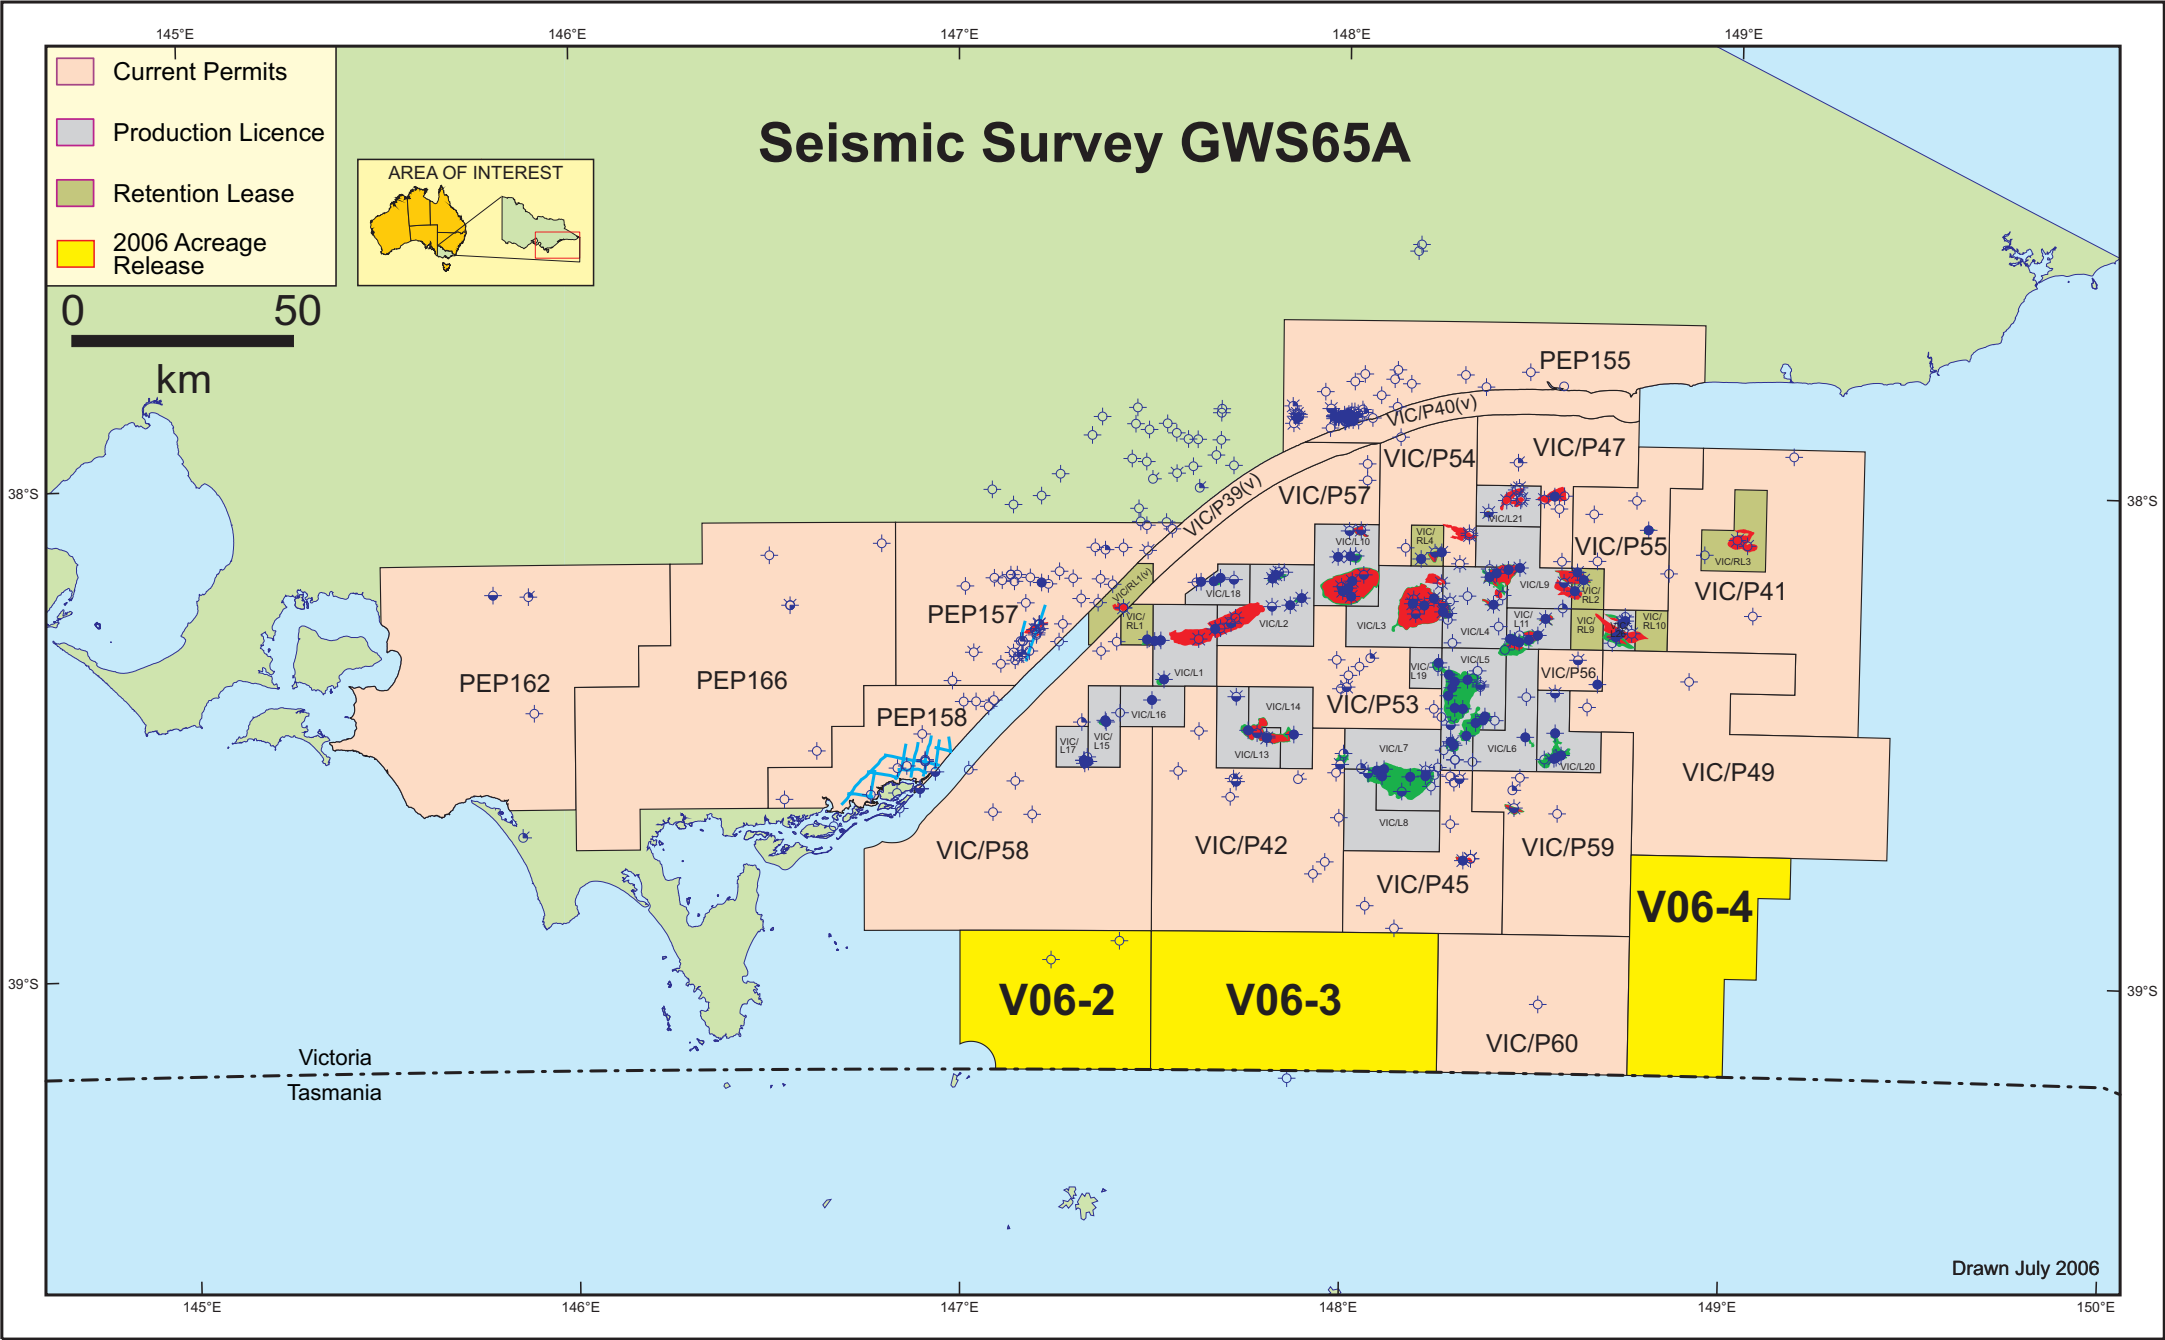

# Seismic Survey GWS65A

- Current Permits
- Production Licence
- Retention Lease
- 2006 Acreage Release

Drawn July 2006