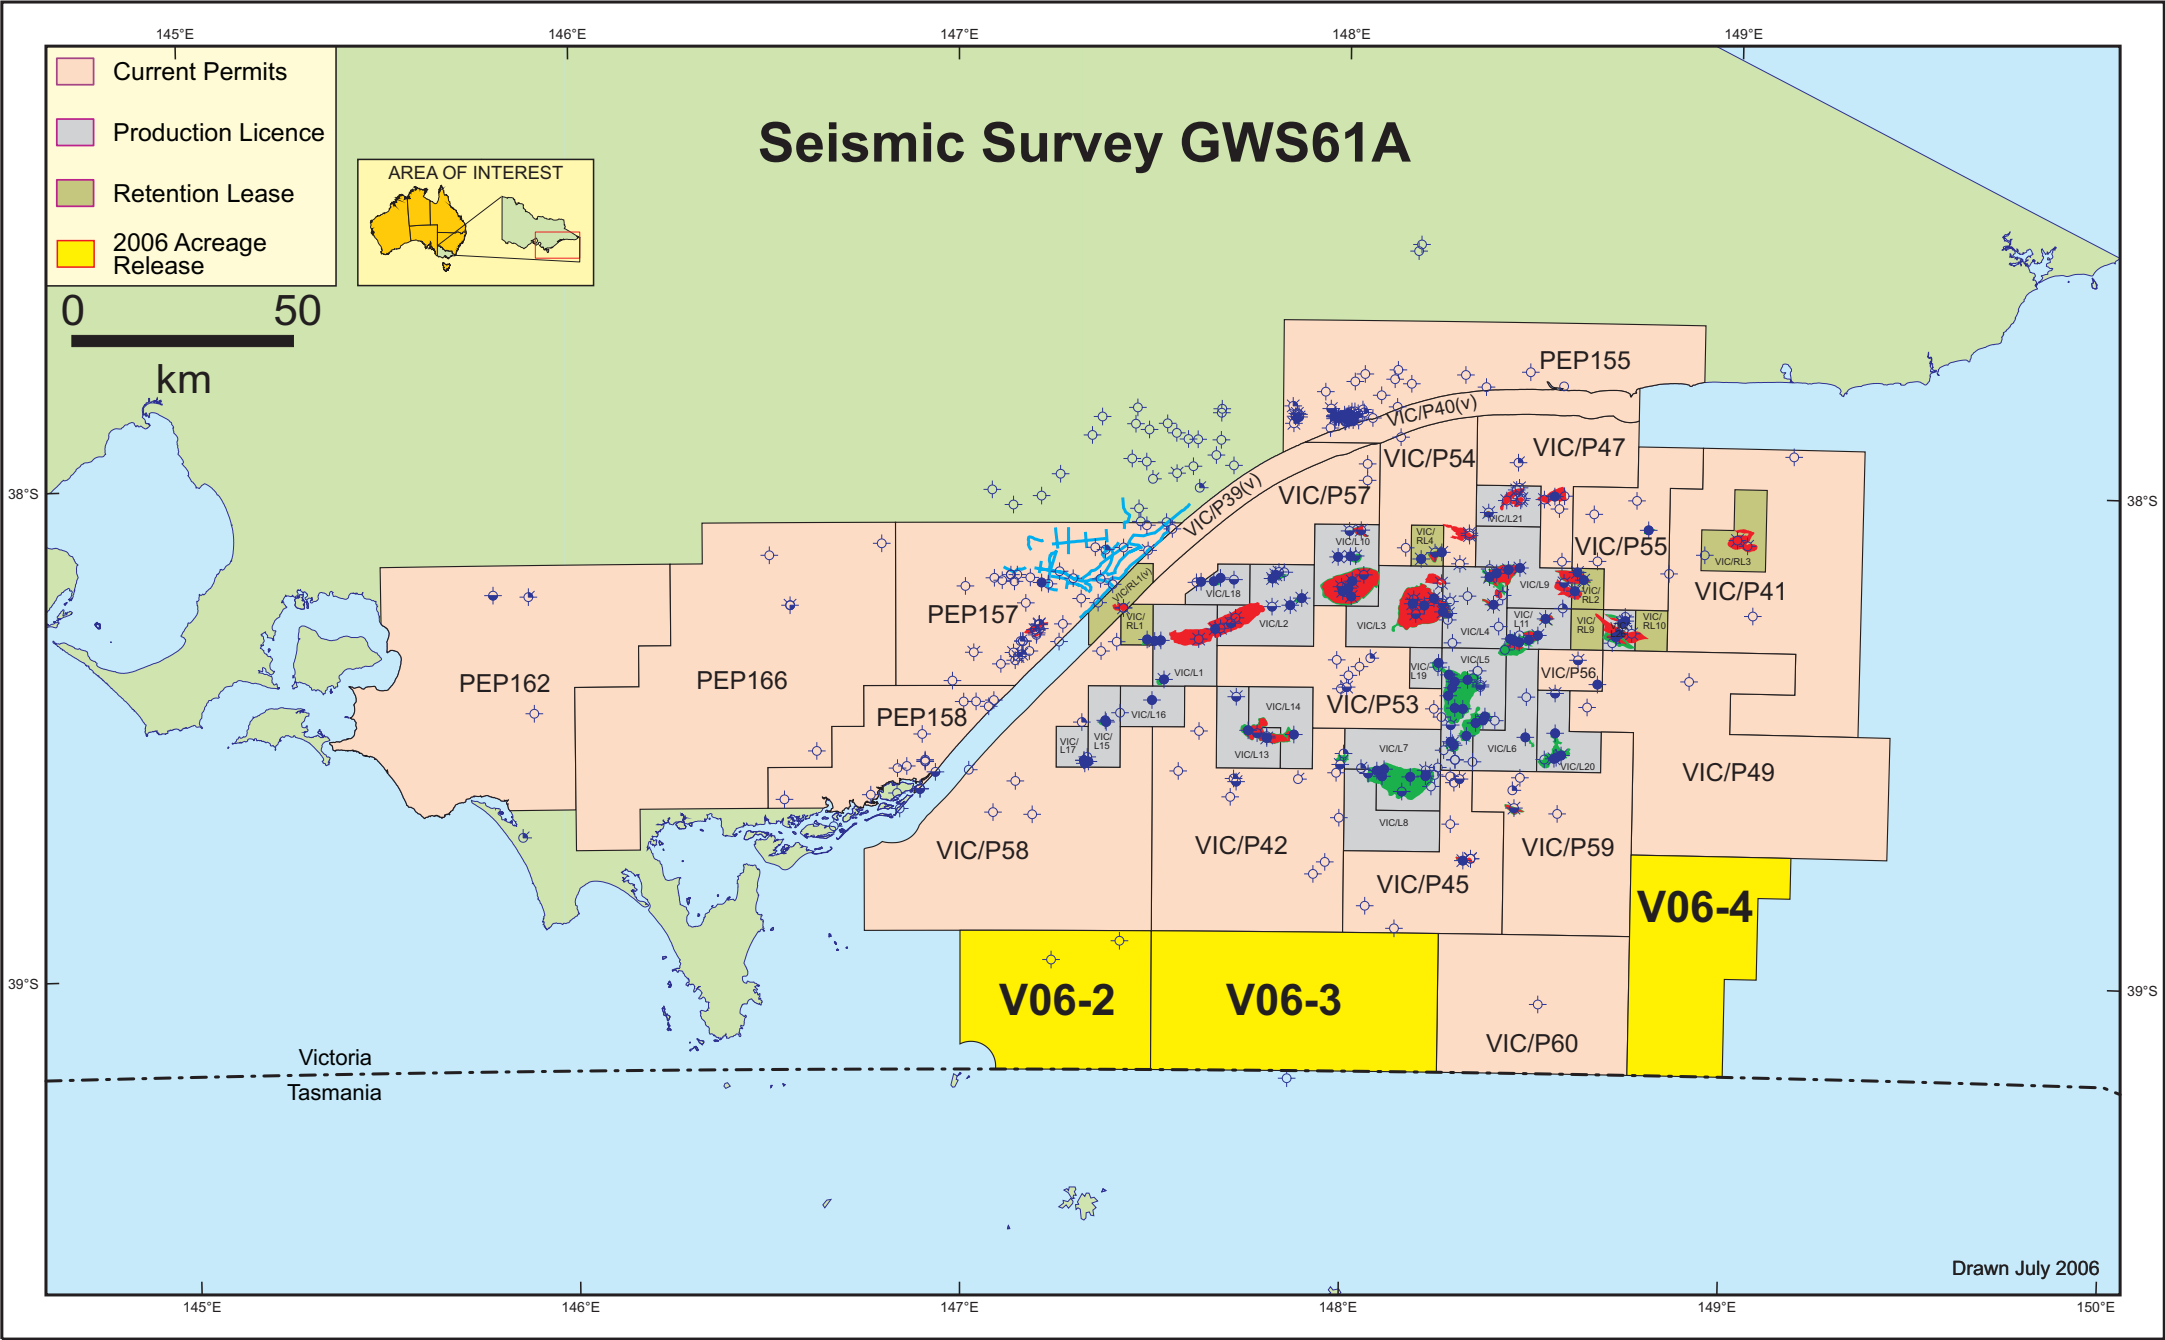

Seismic Survey GWS61A

- Current Permits
- Production Licence
- Retention Lease
- 2006 Acreage Release

Drawn July 2006