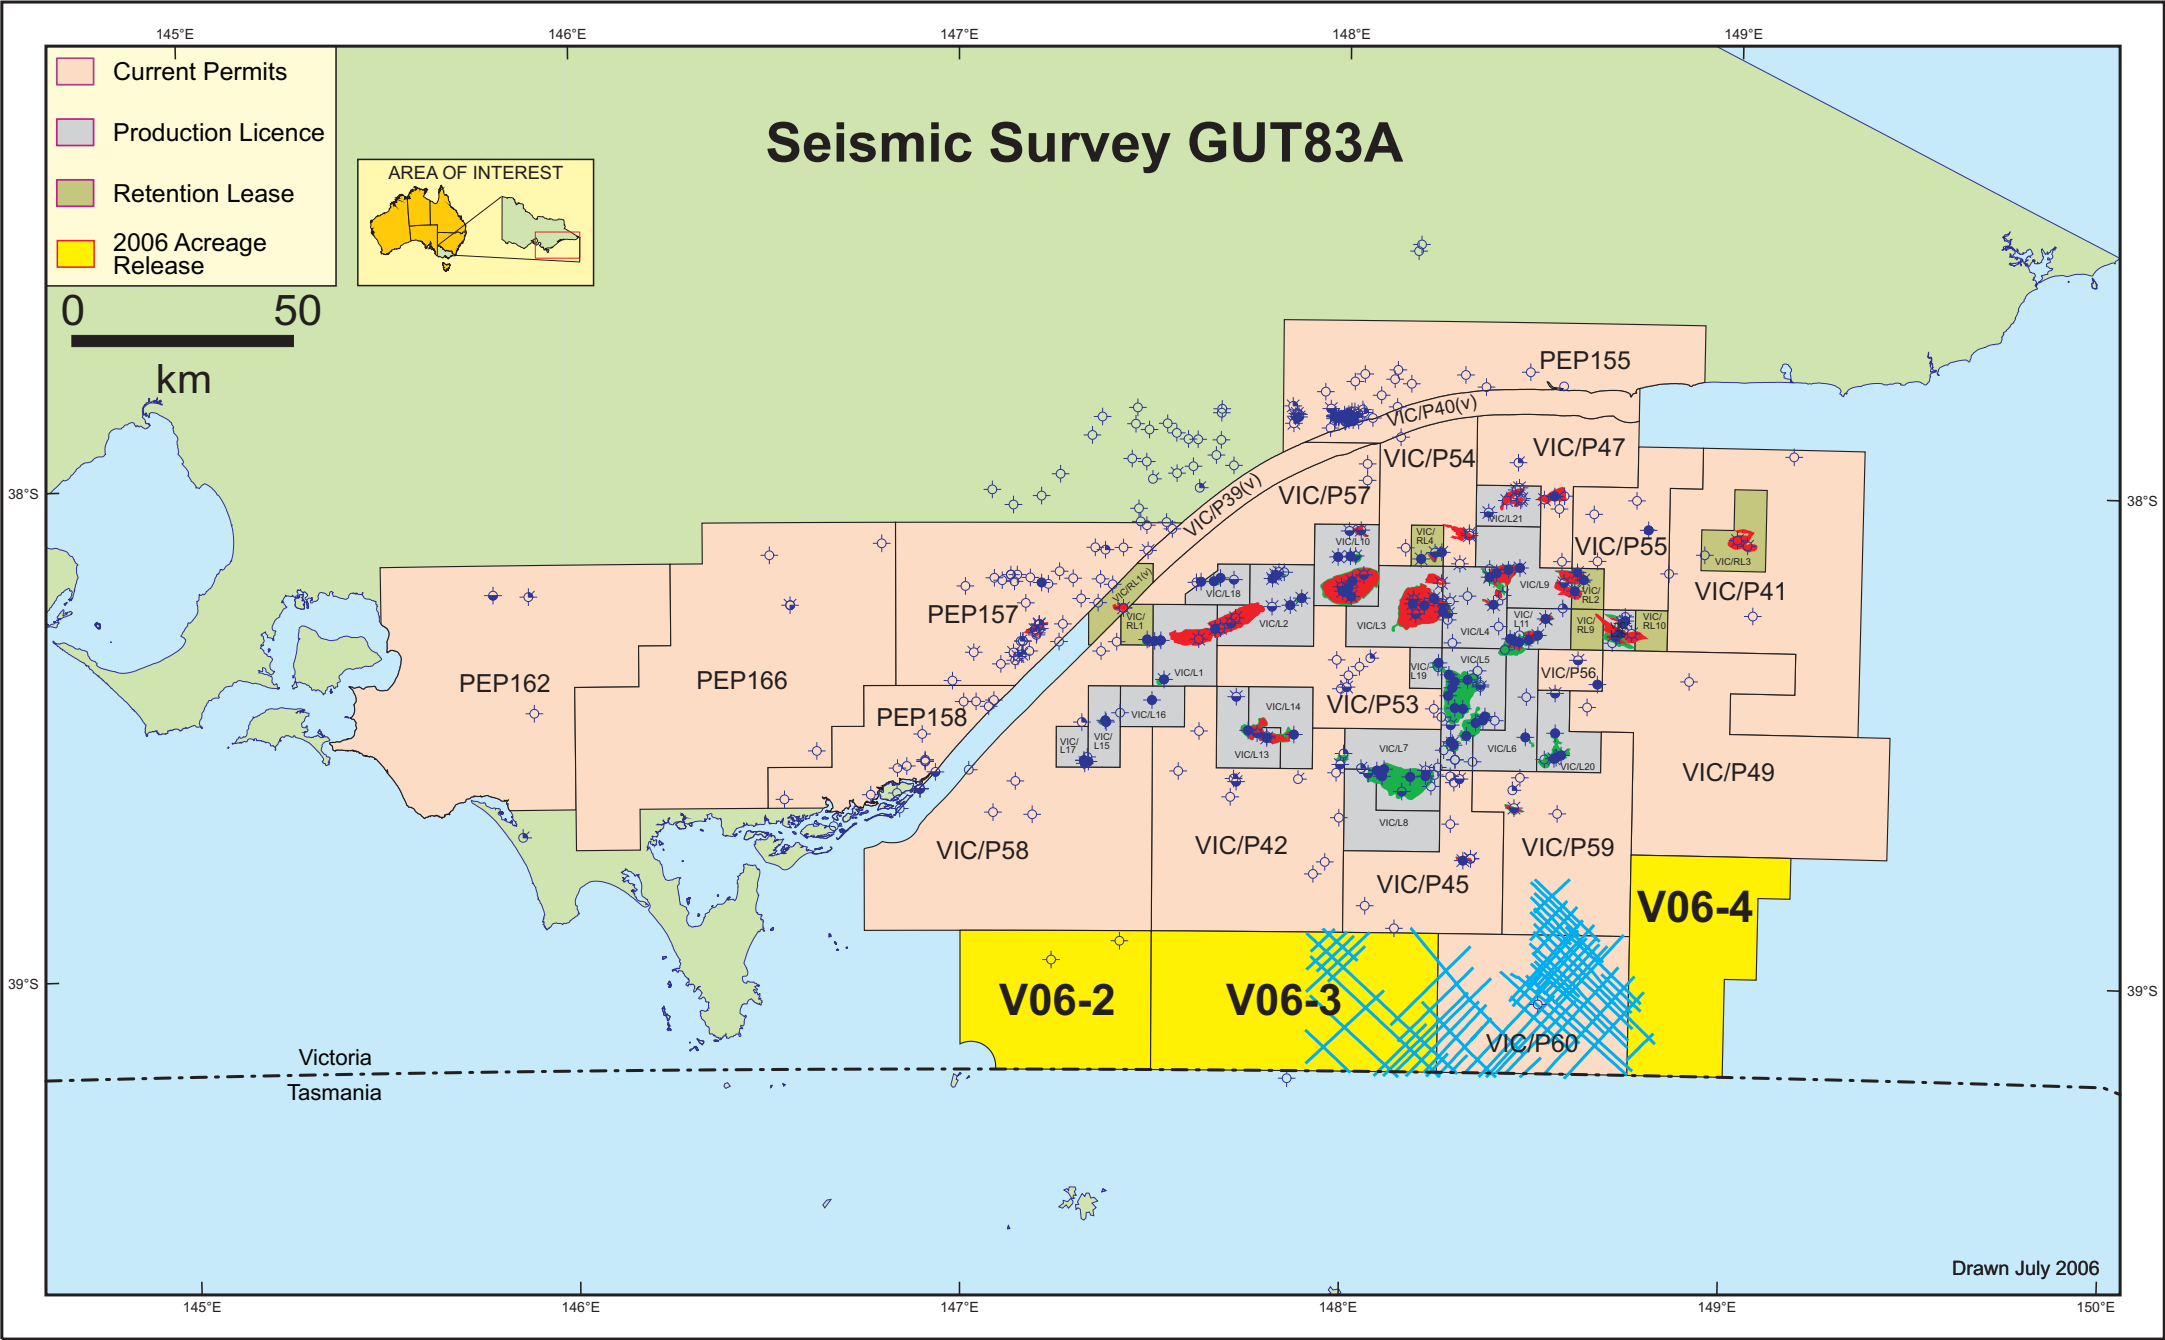

Seismic Survey GUT83A

- Current Permits
- Production Licence
- Retention Lease
- 2006 Acreage Release

Drawn July 2006