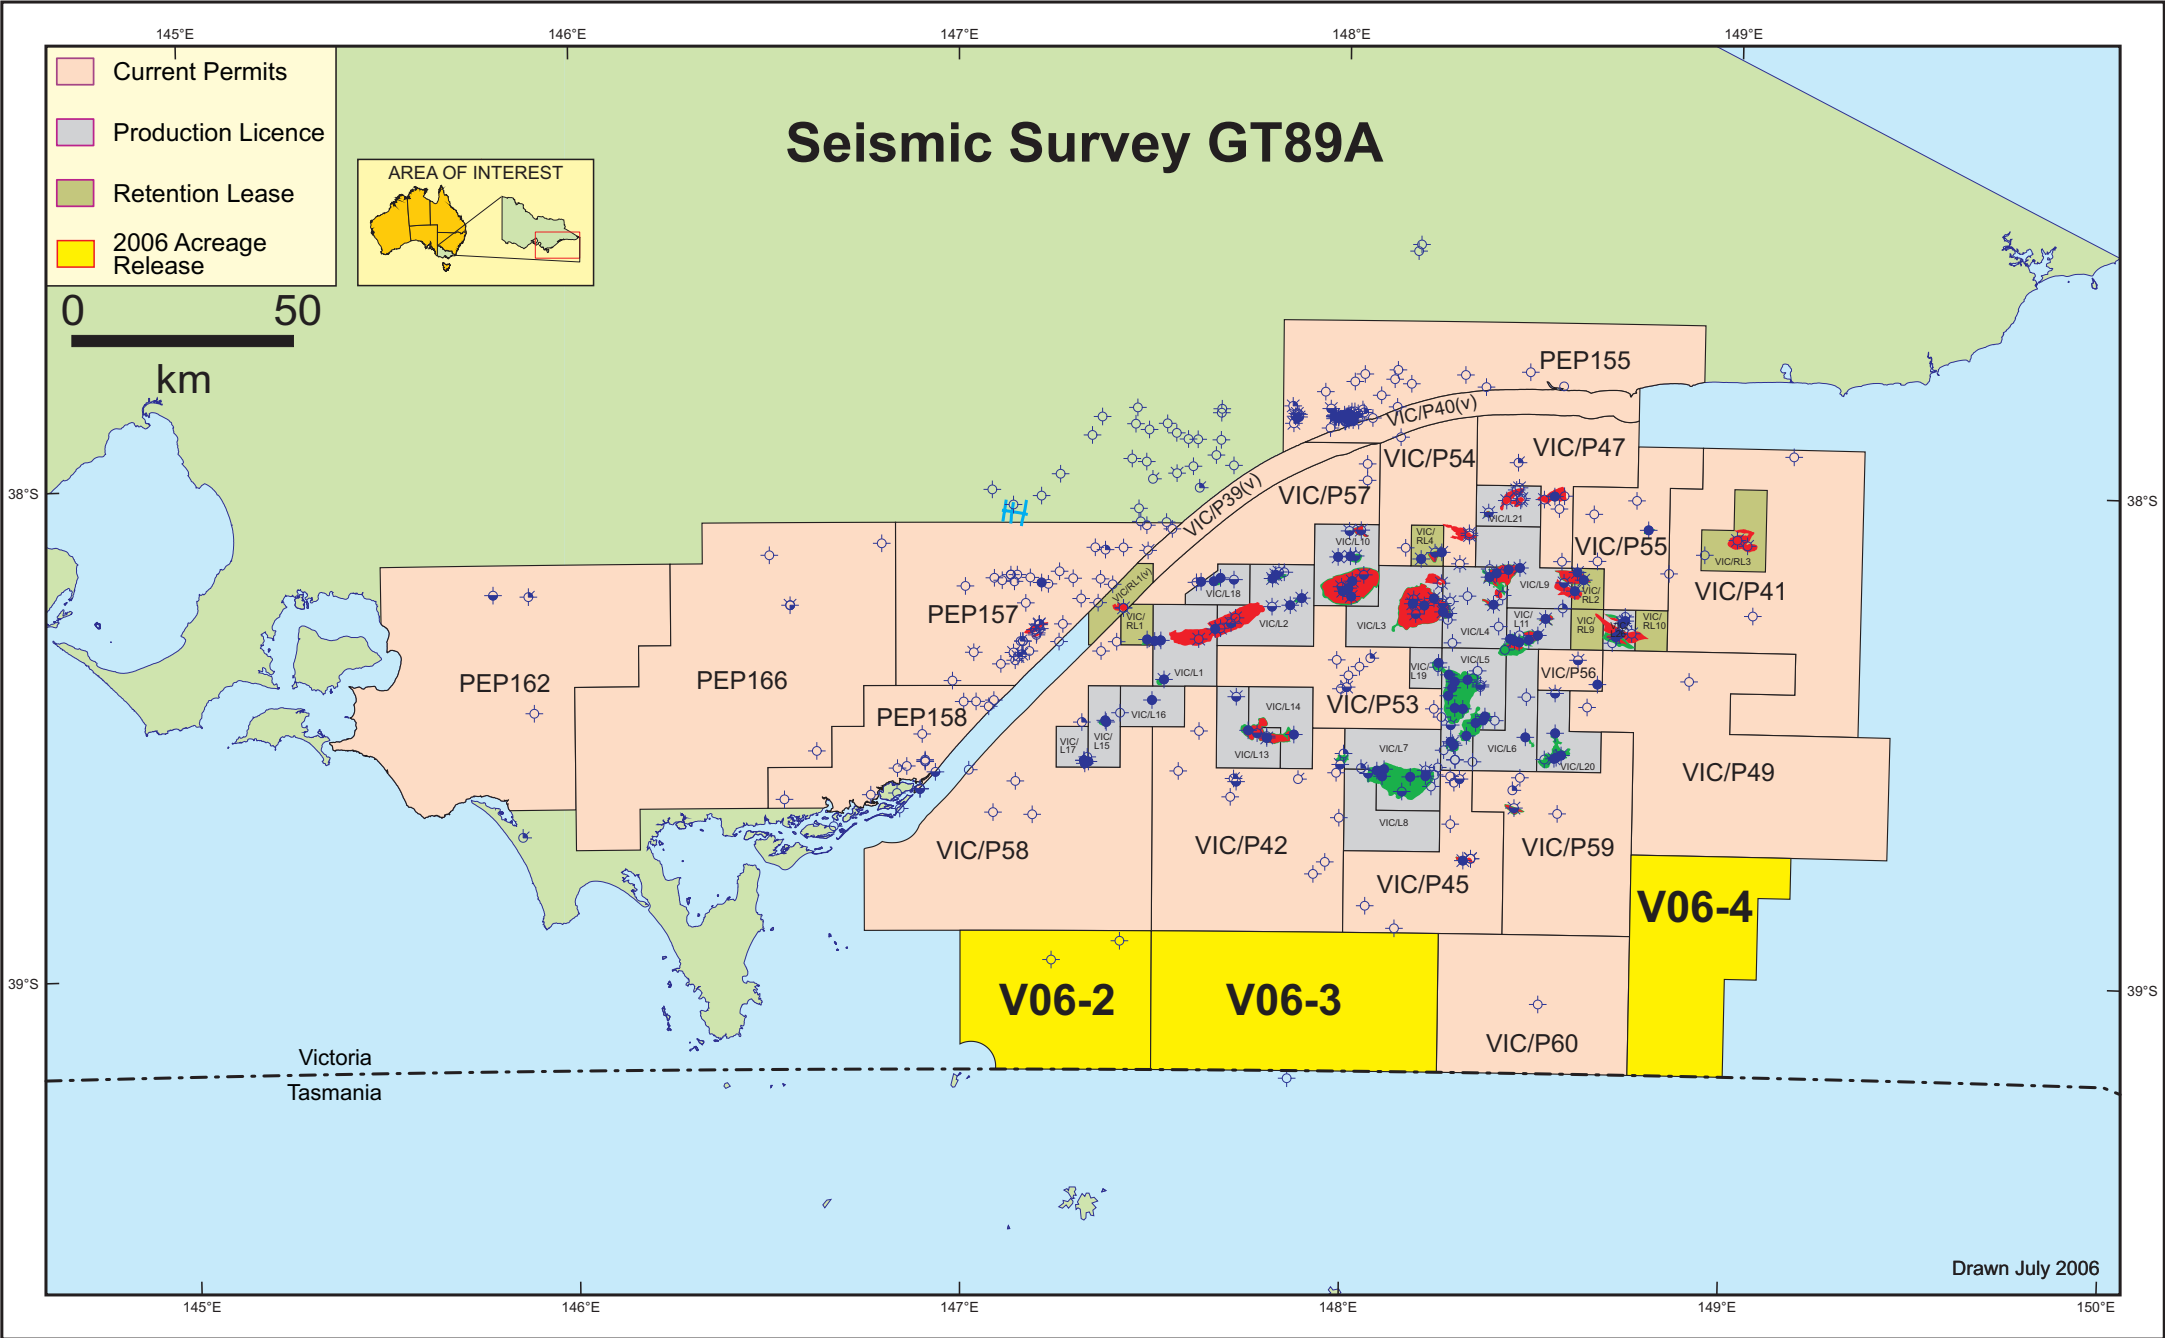

# Seismic Survey GT89A

- Current Permits
- Production Licence
- Retention Lease
- 2006 Acreage Release

0 50  
km

Drawn July 2006