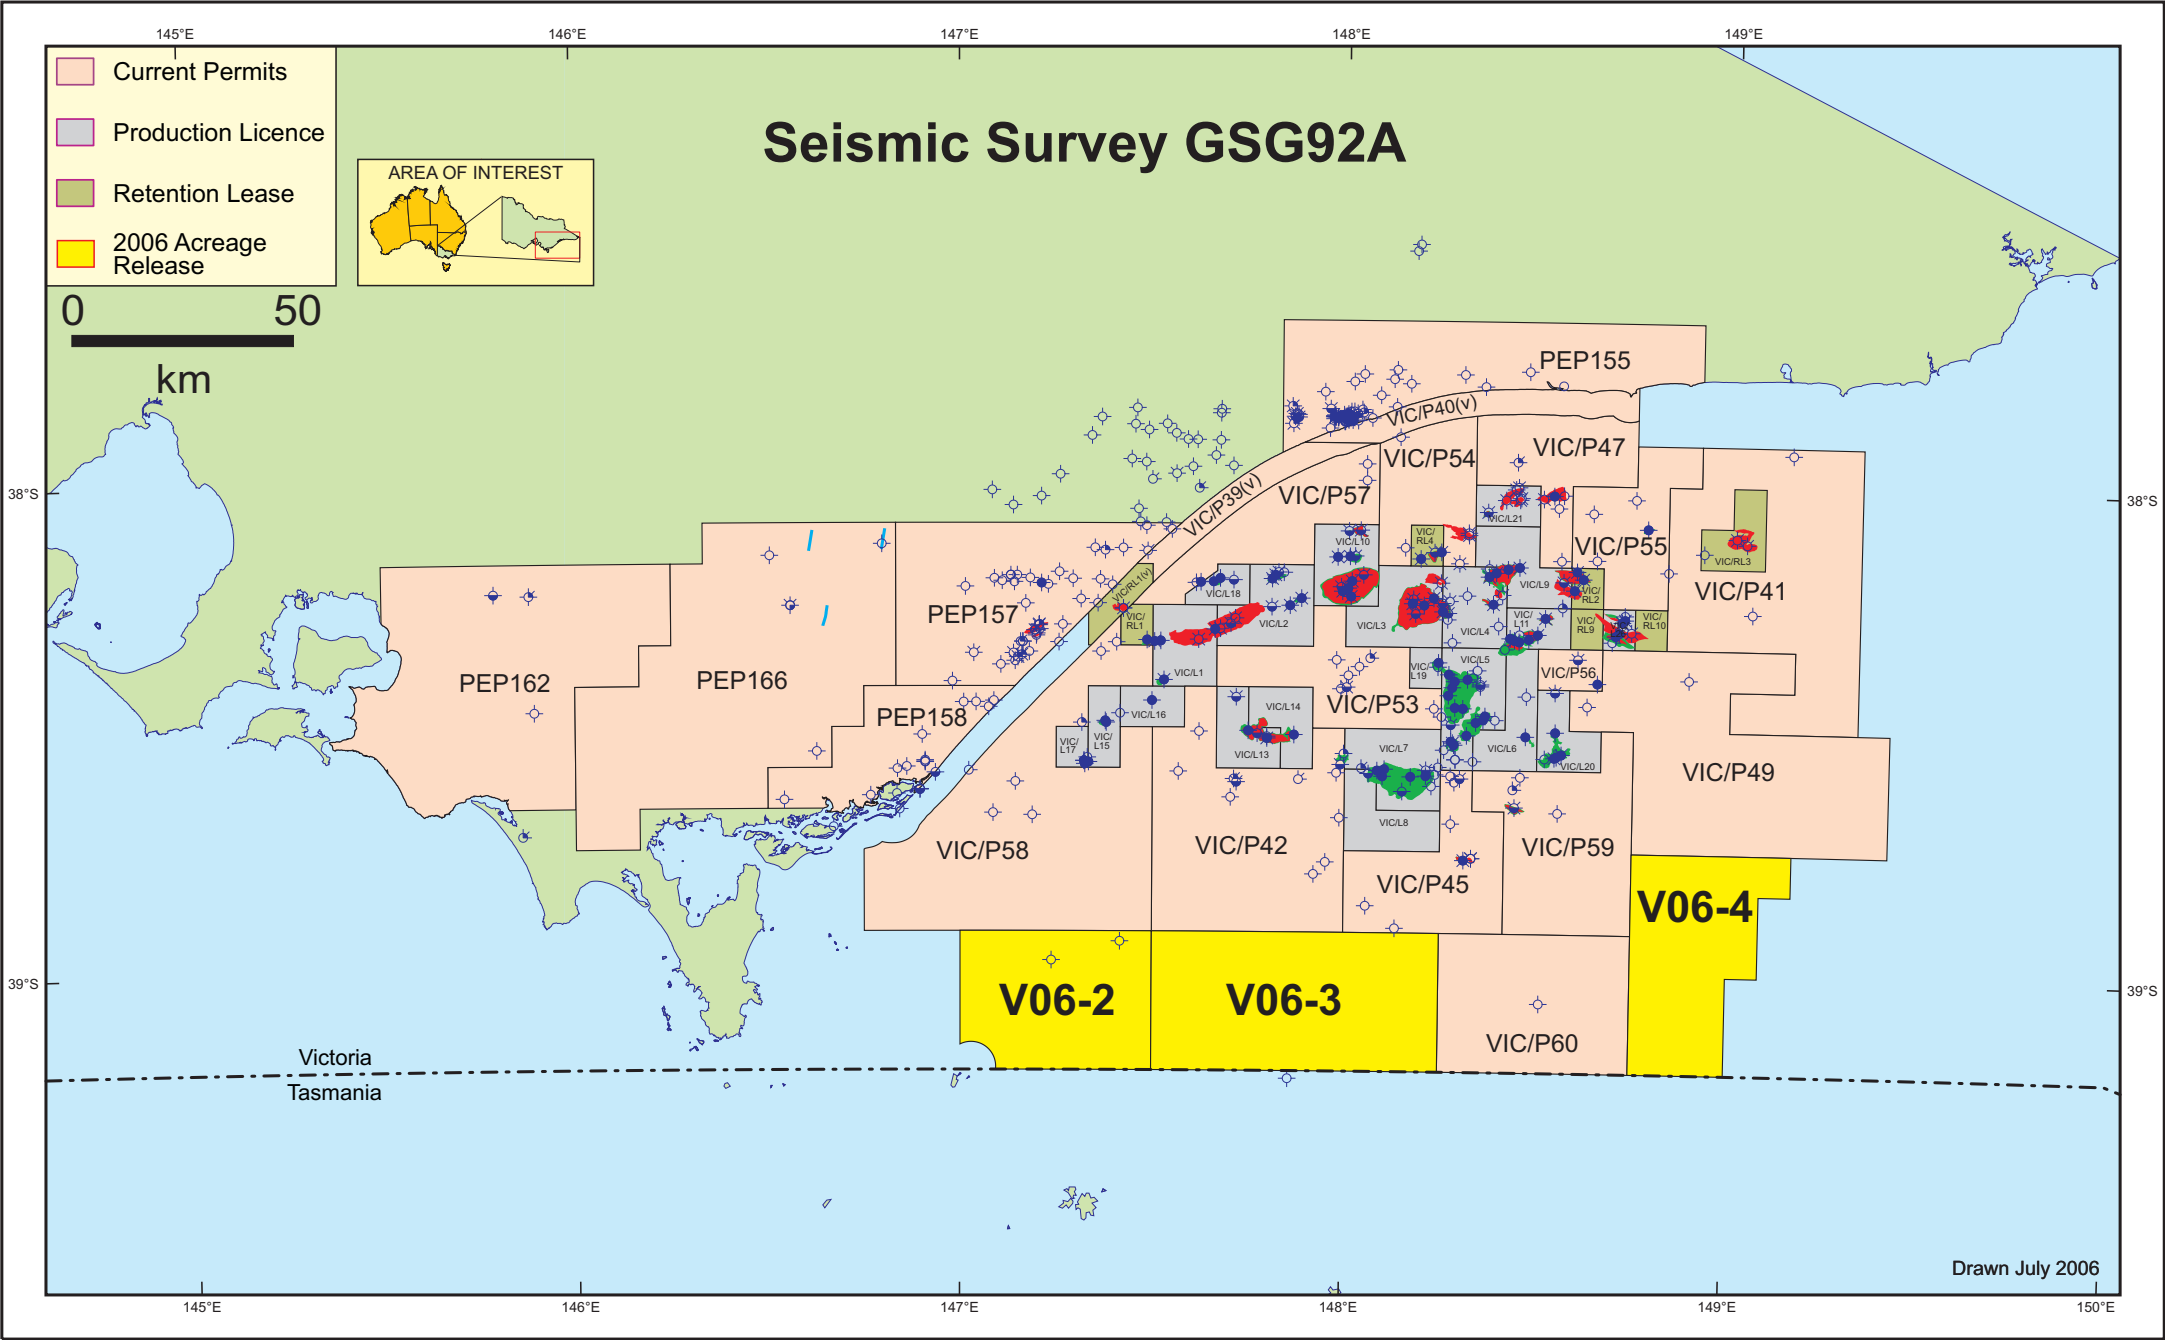

Seismic Survey GSG92A

- Current Permits
- Production Licence
- Retention Lease
- 2006 Acreage Release

Drawn July 2006