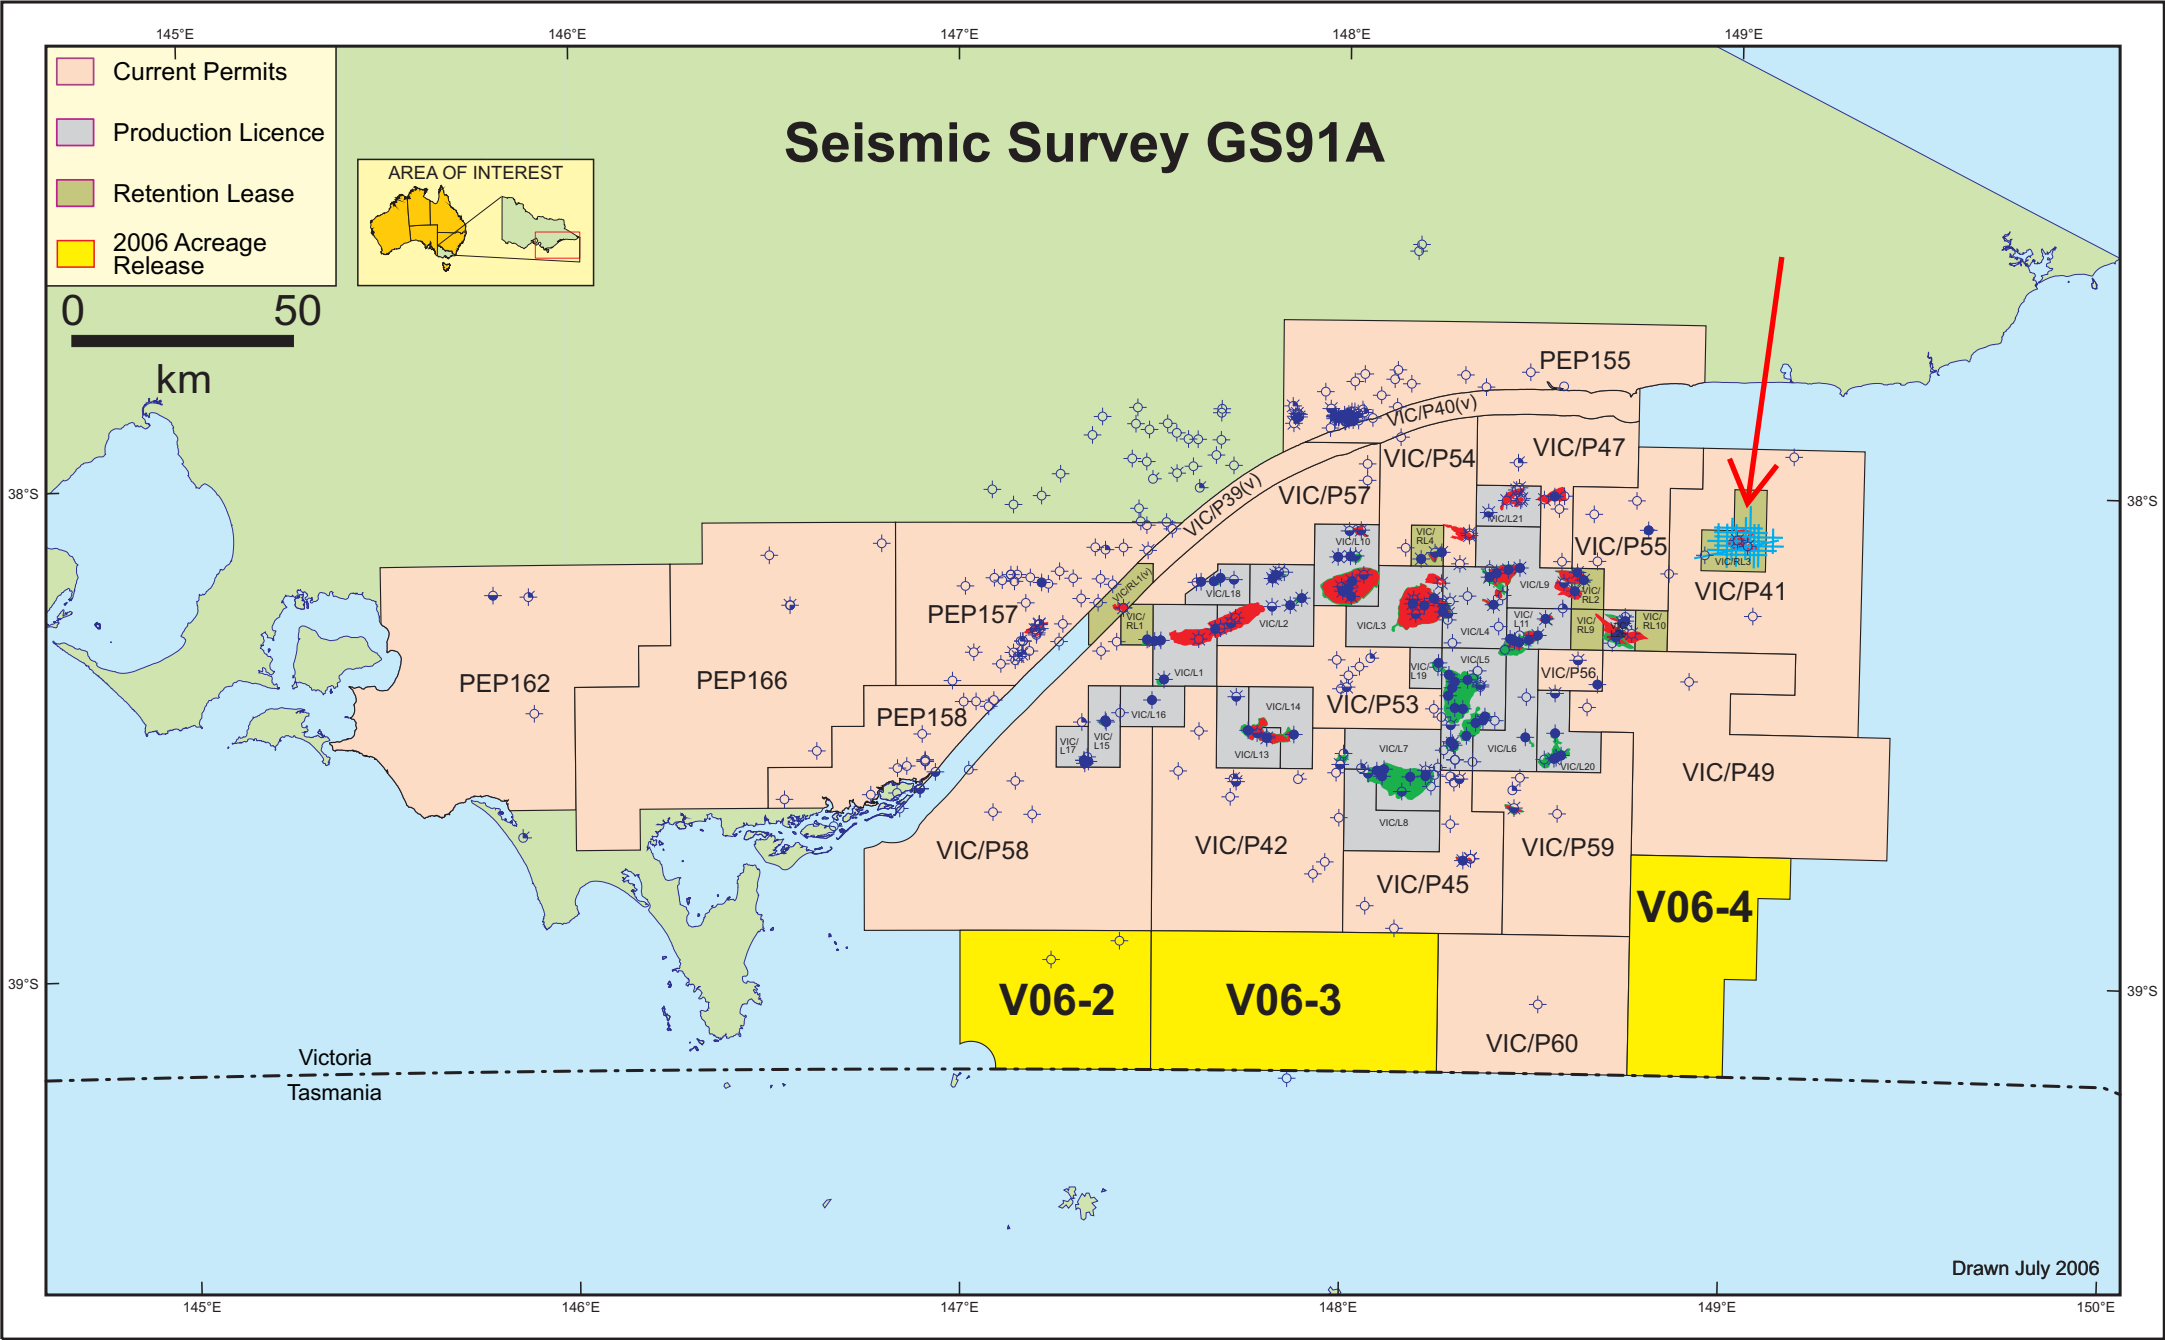

# Seismic Survey GS91A

- Current Permits
- Production Licence
- Retention Lease
- 2006 Acreage Release

Victoria  
Tasmania

Drawn July 2006