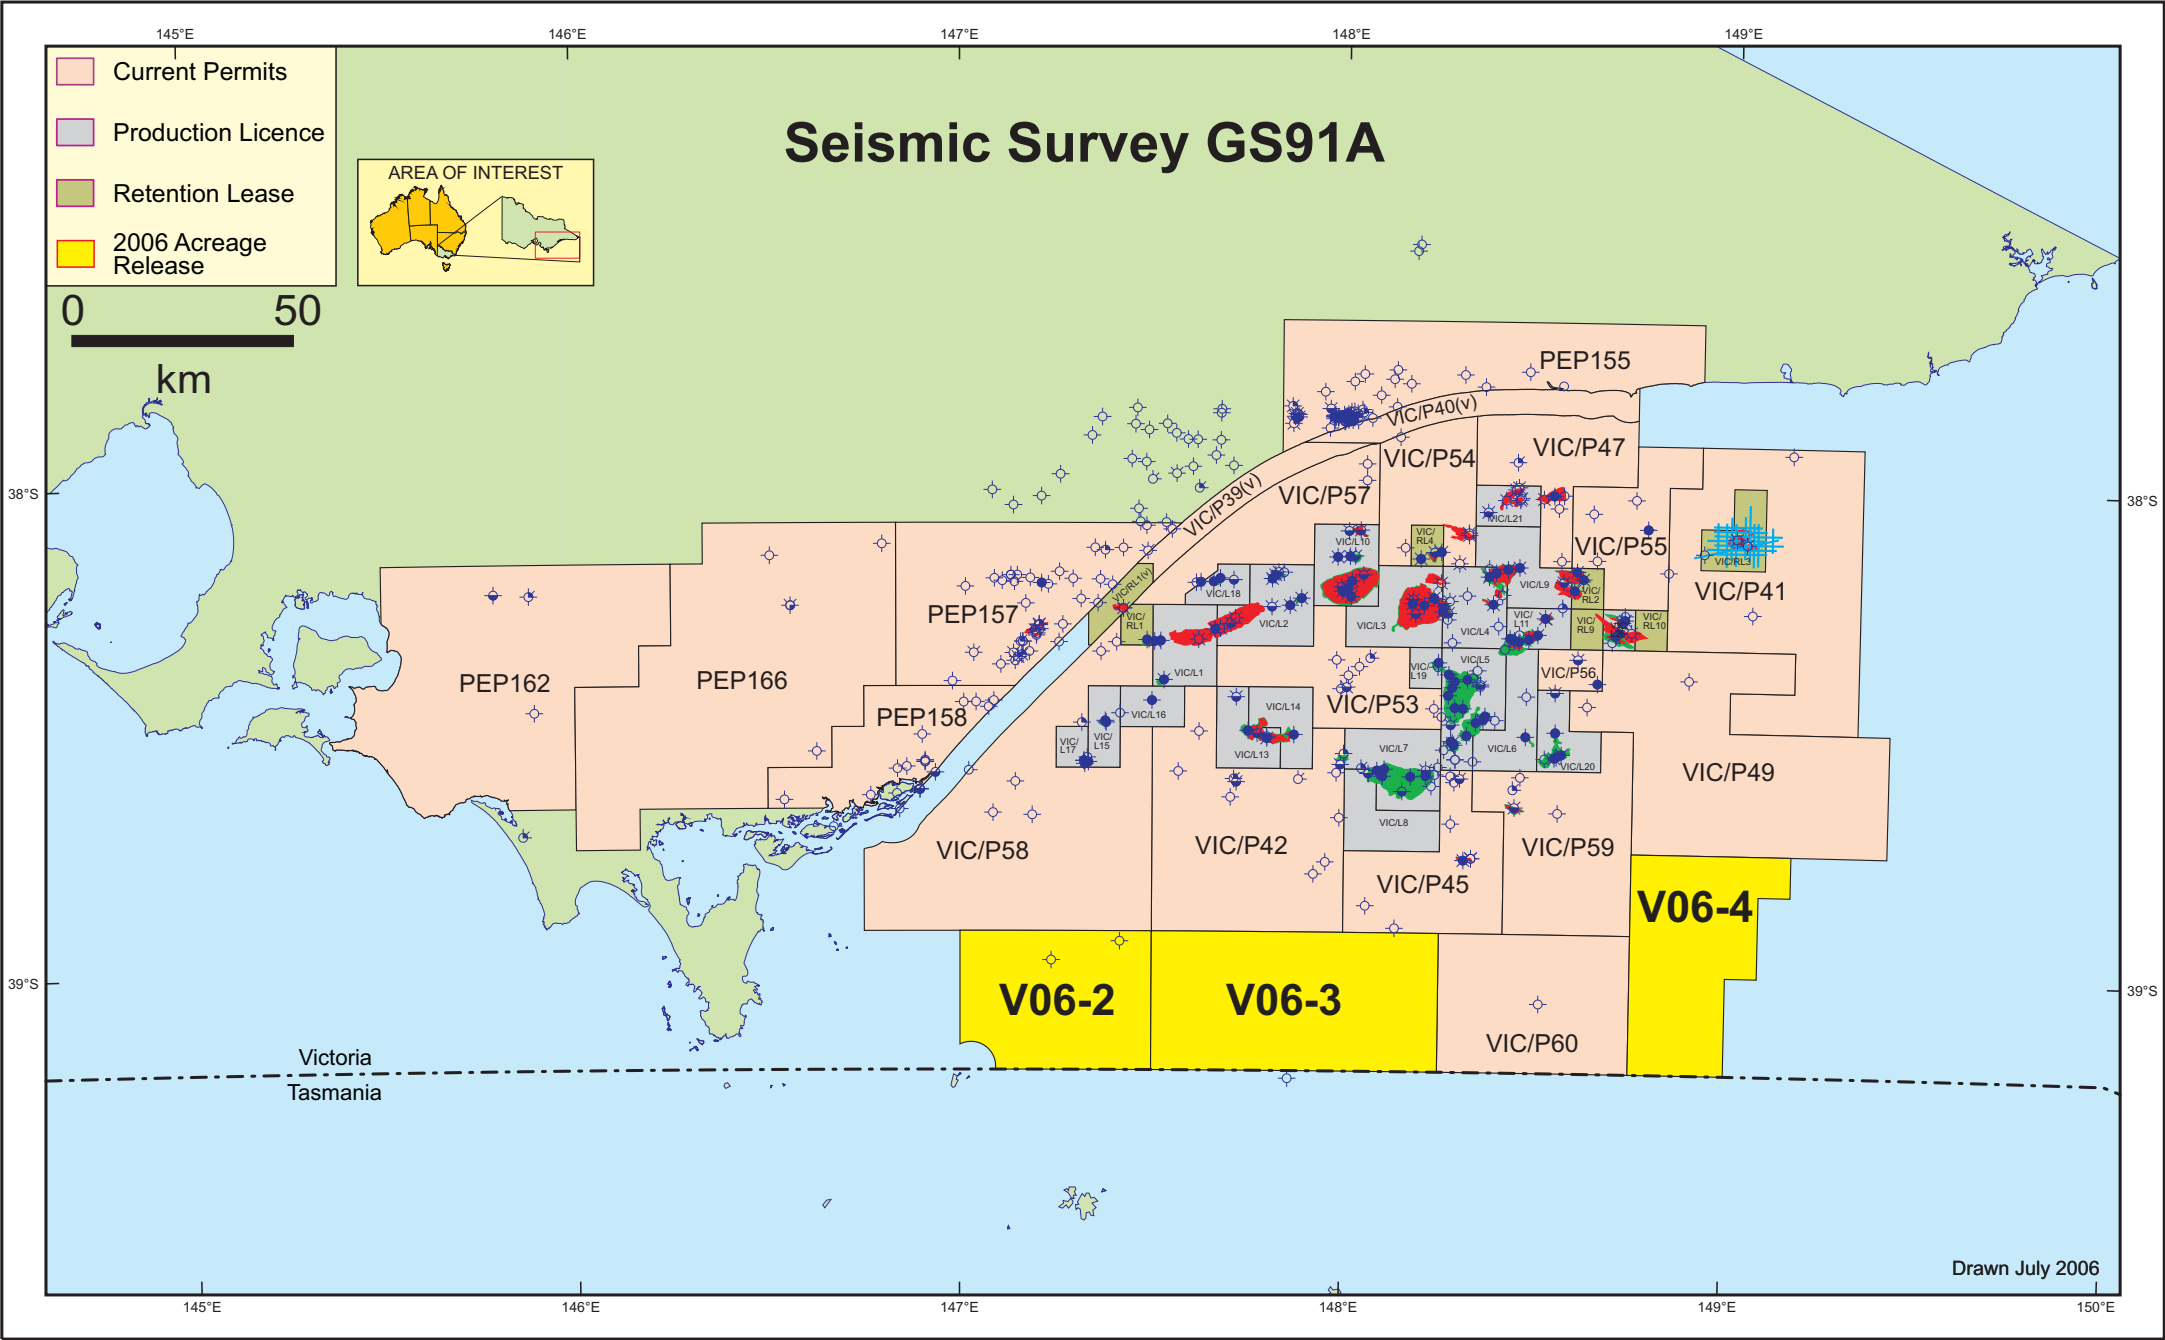

# Seismic Survey GS91A

- Current Permits
- Production Licence
- Retention Lease
- 2006 Acreage Release

Drawn July 2006