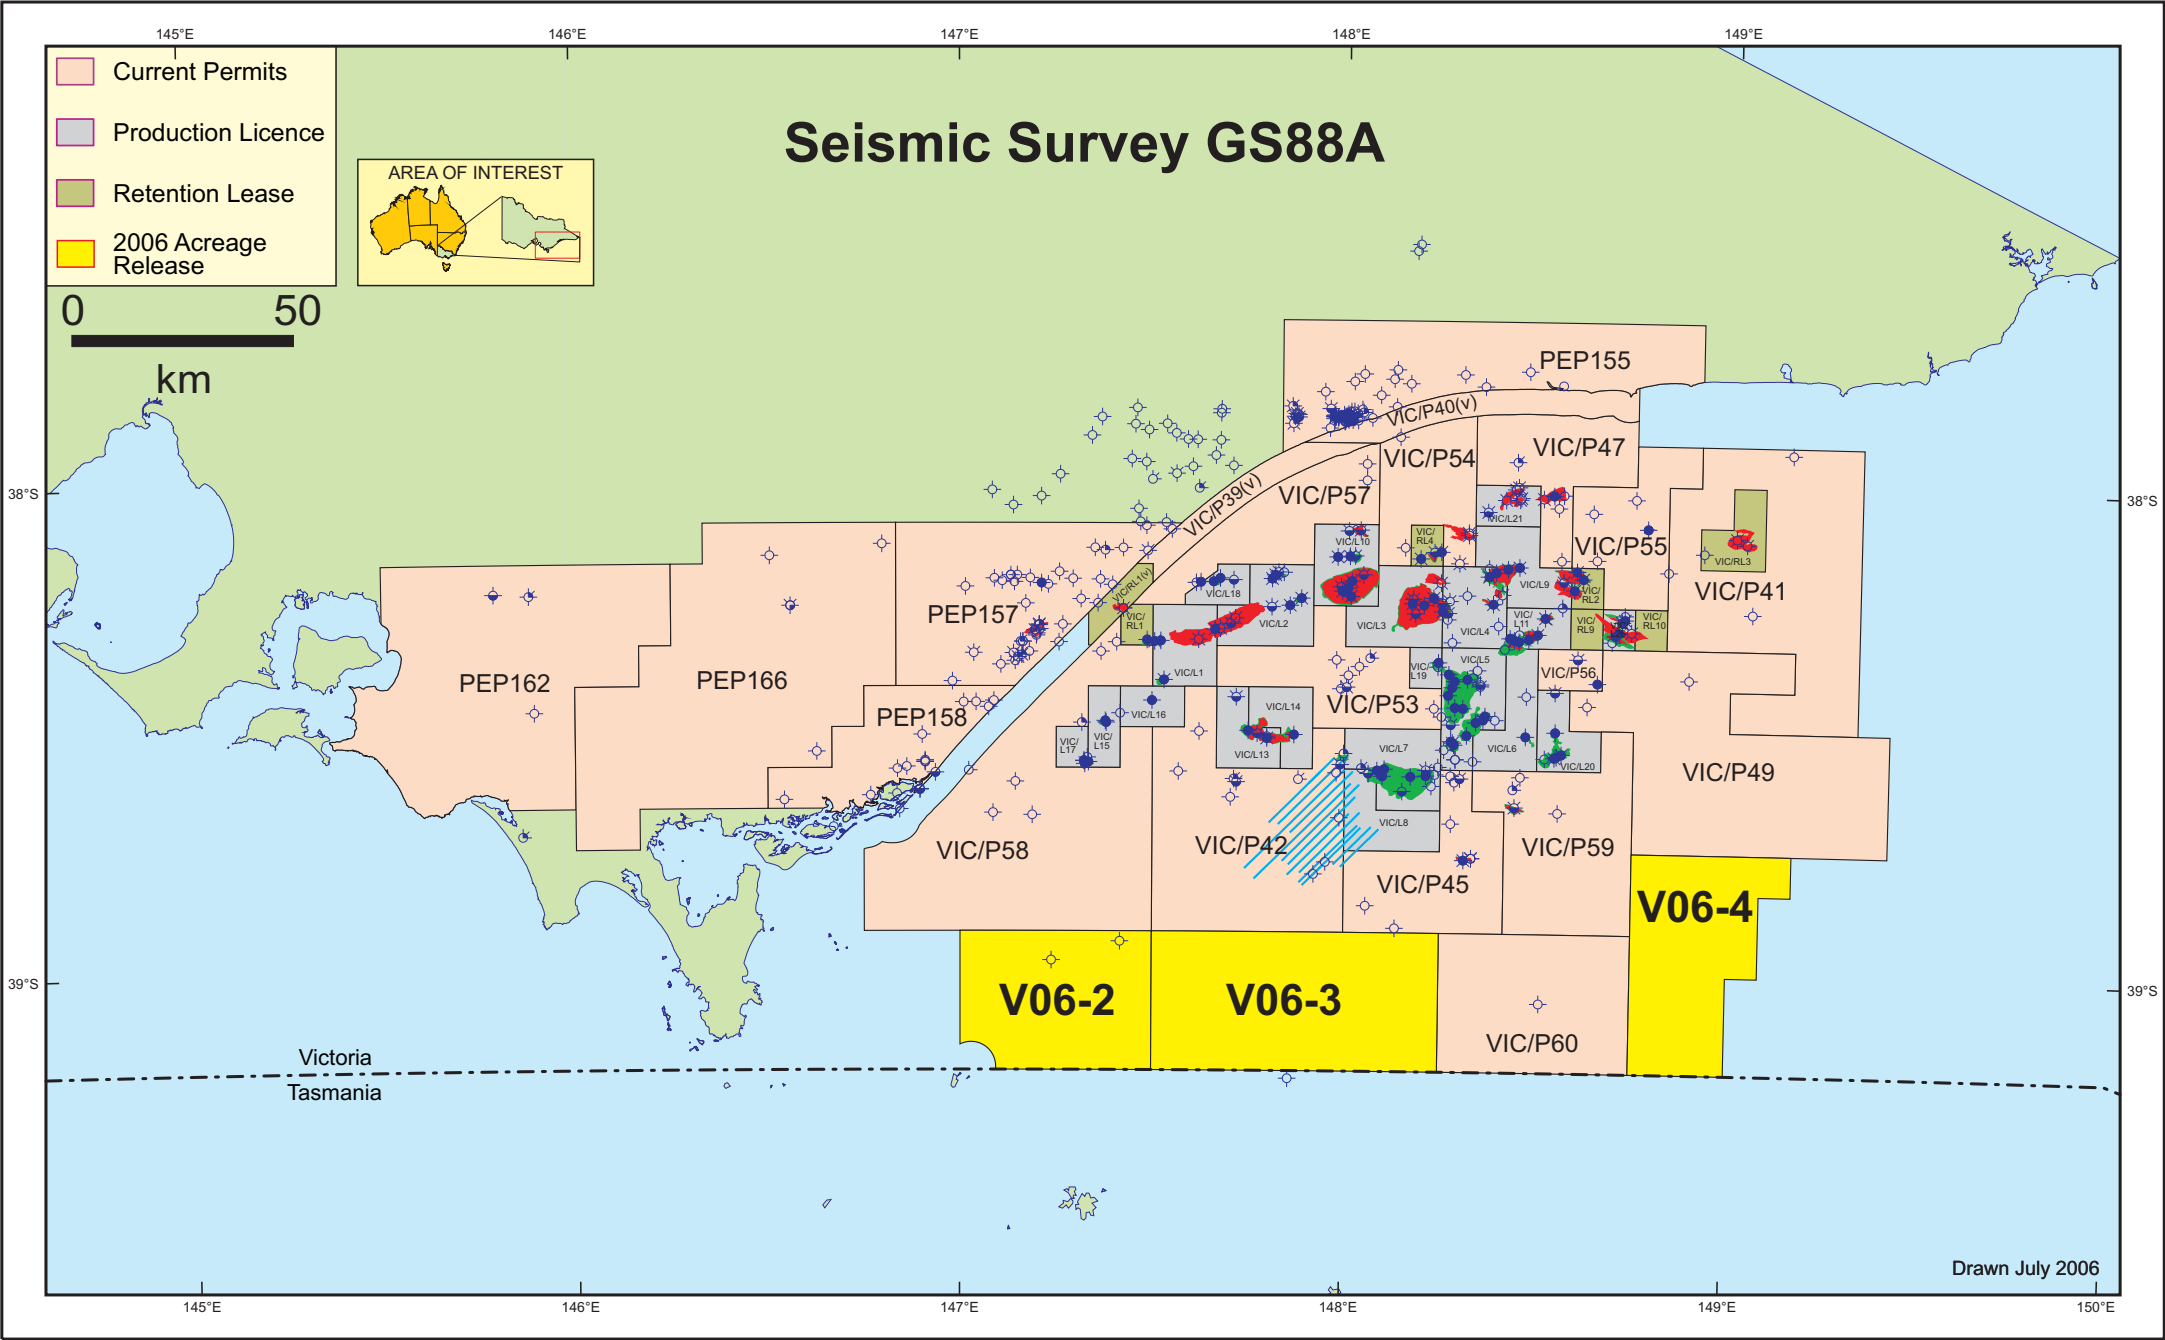

# Seismic Survey GS88A

- Current Permits
- Production Licence
- Retention Lease
- 2006 Acreage Release

Drawn July 2006