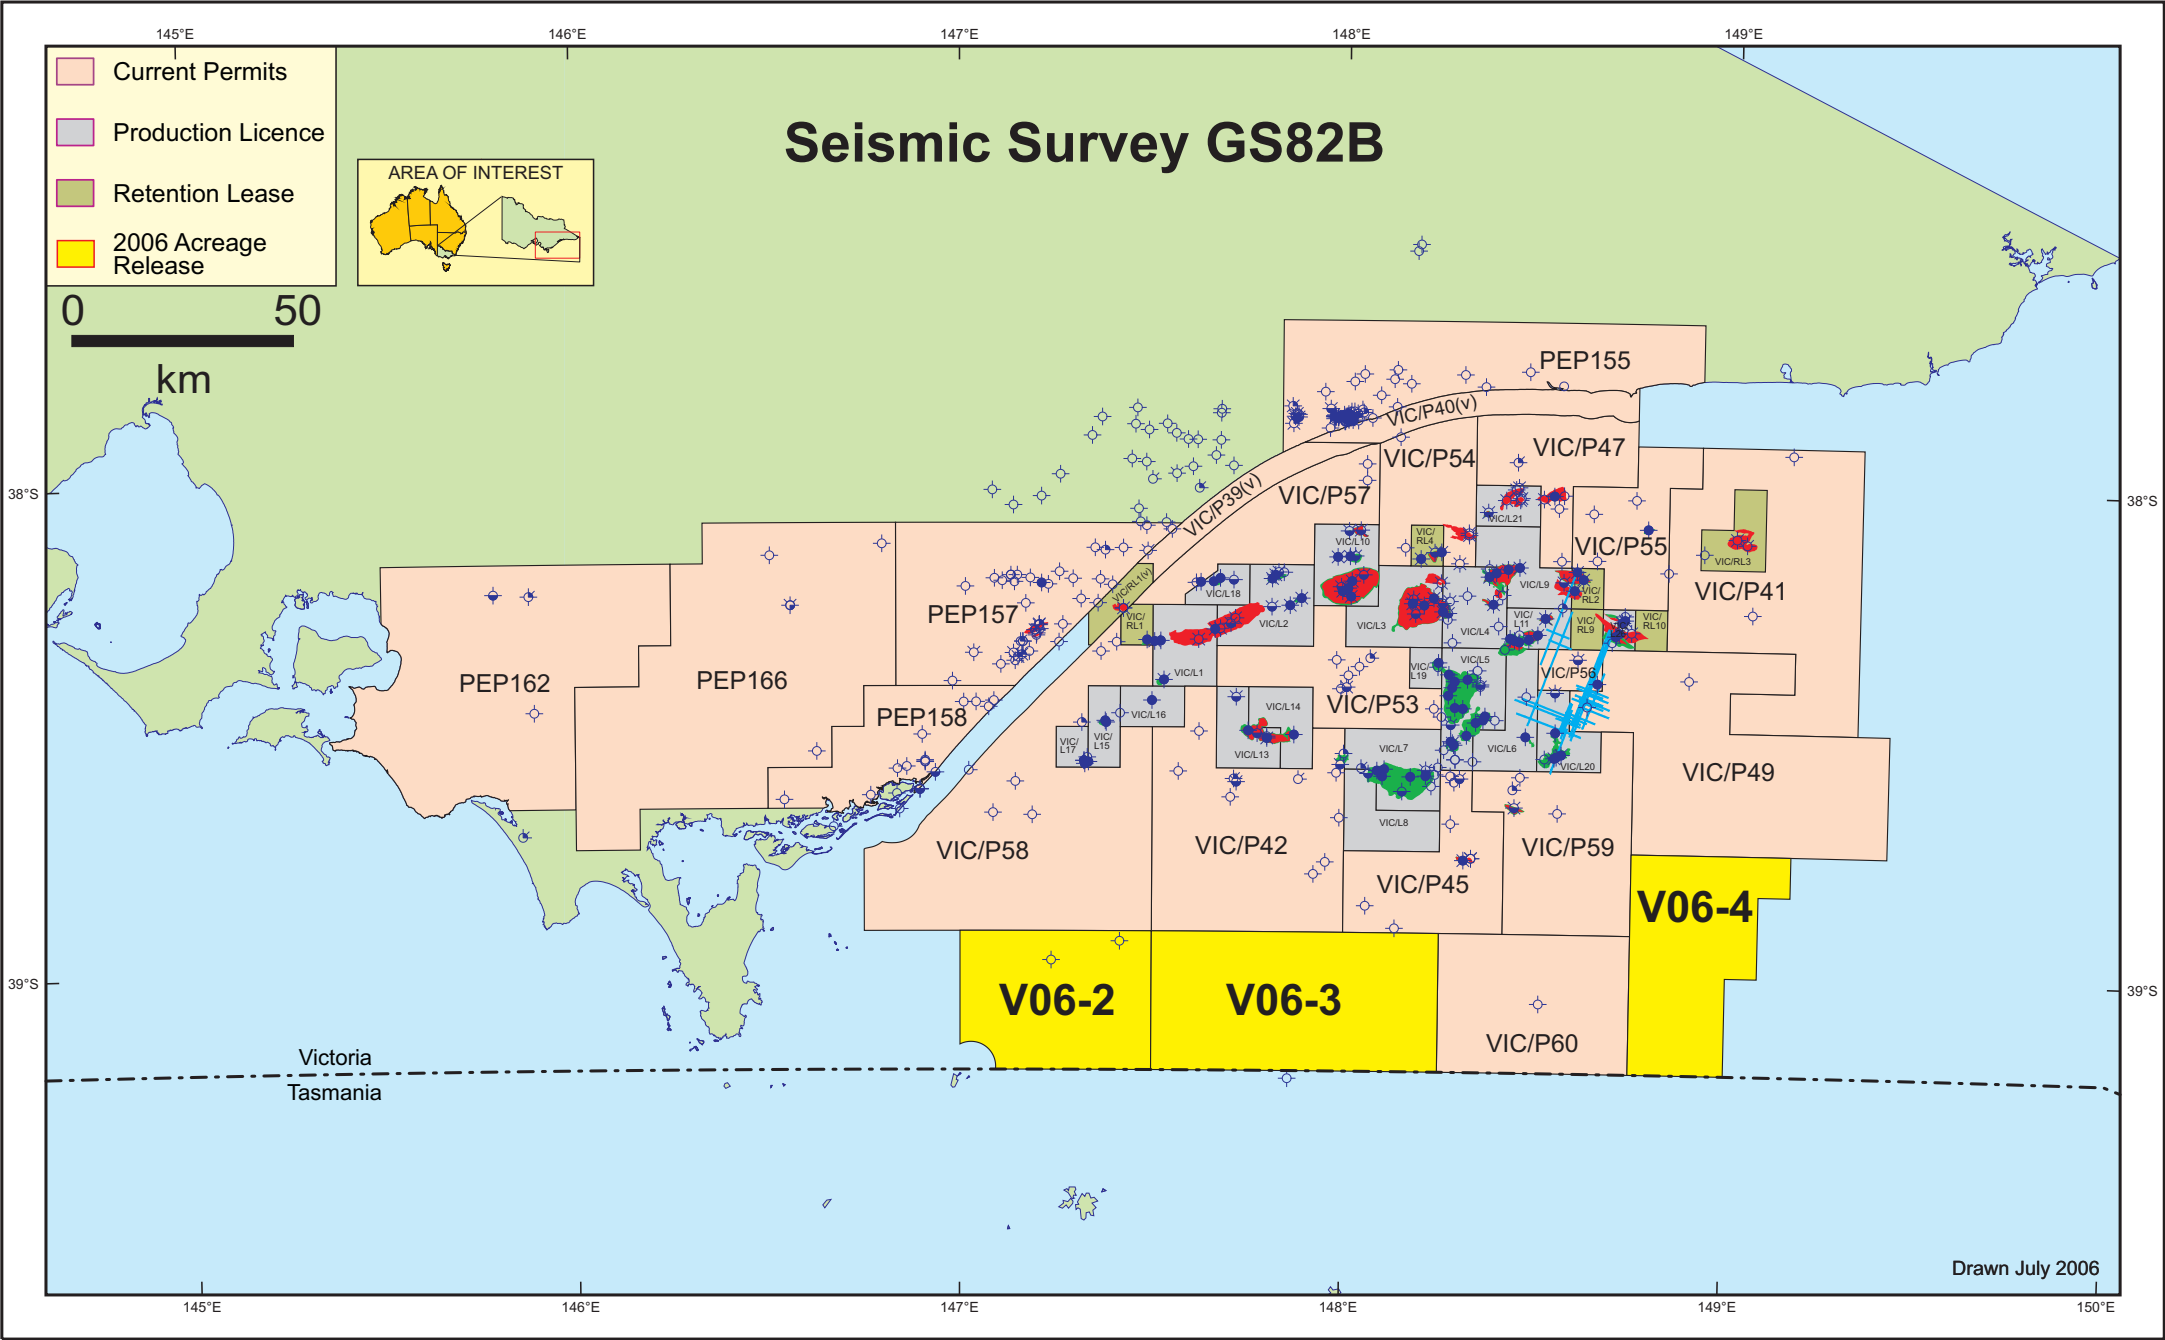

Seismic Survey GS82B

- Current Permits
- Production Licence
- Retention Lease
- 2006 Acreage Release

Drawn July 2006