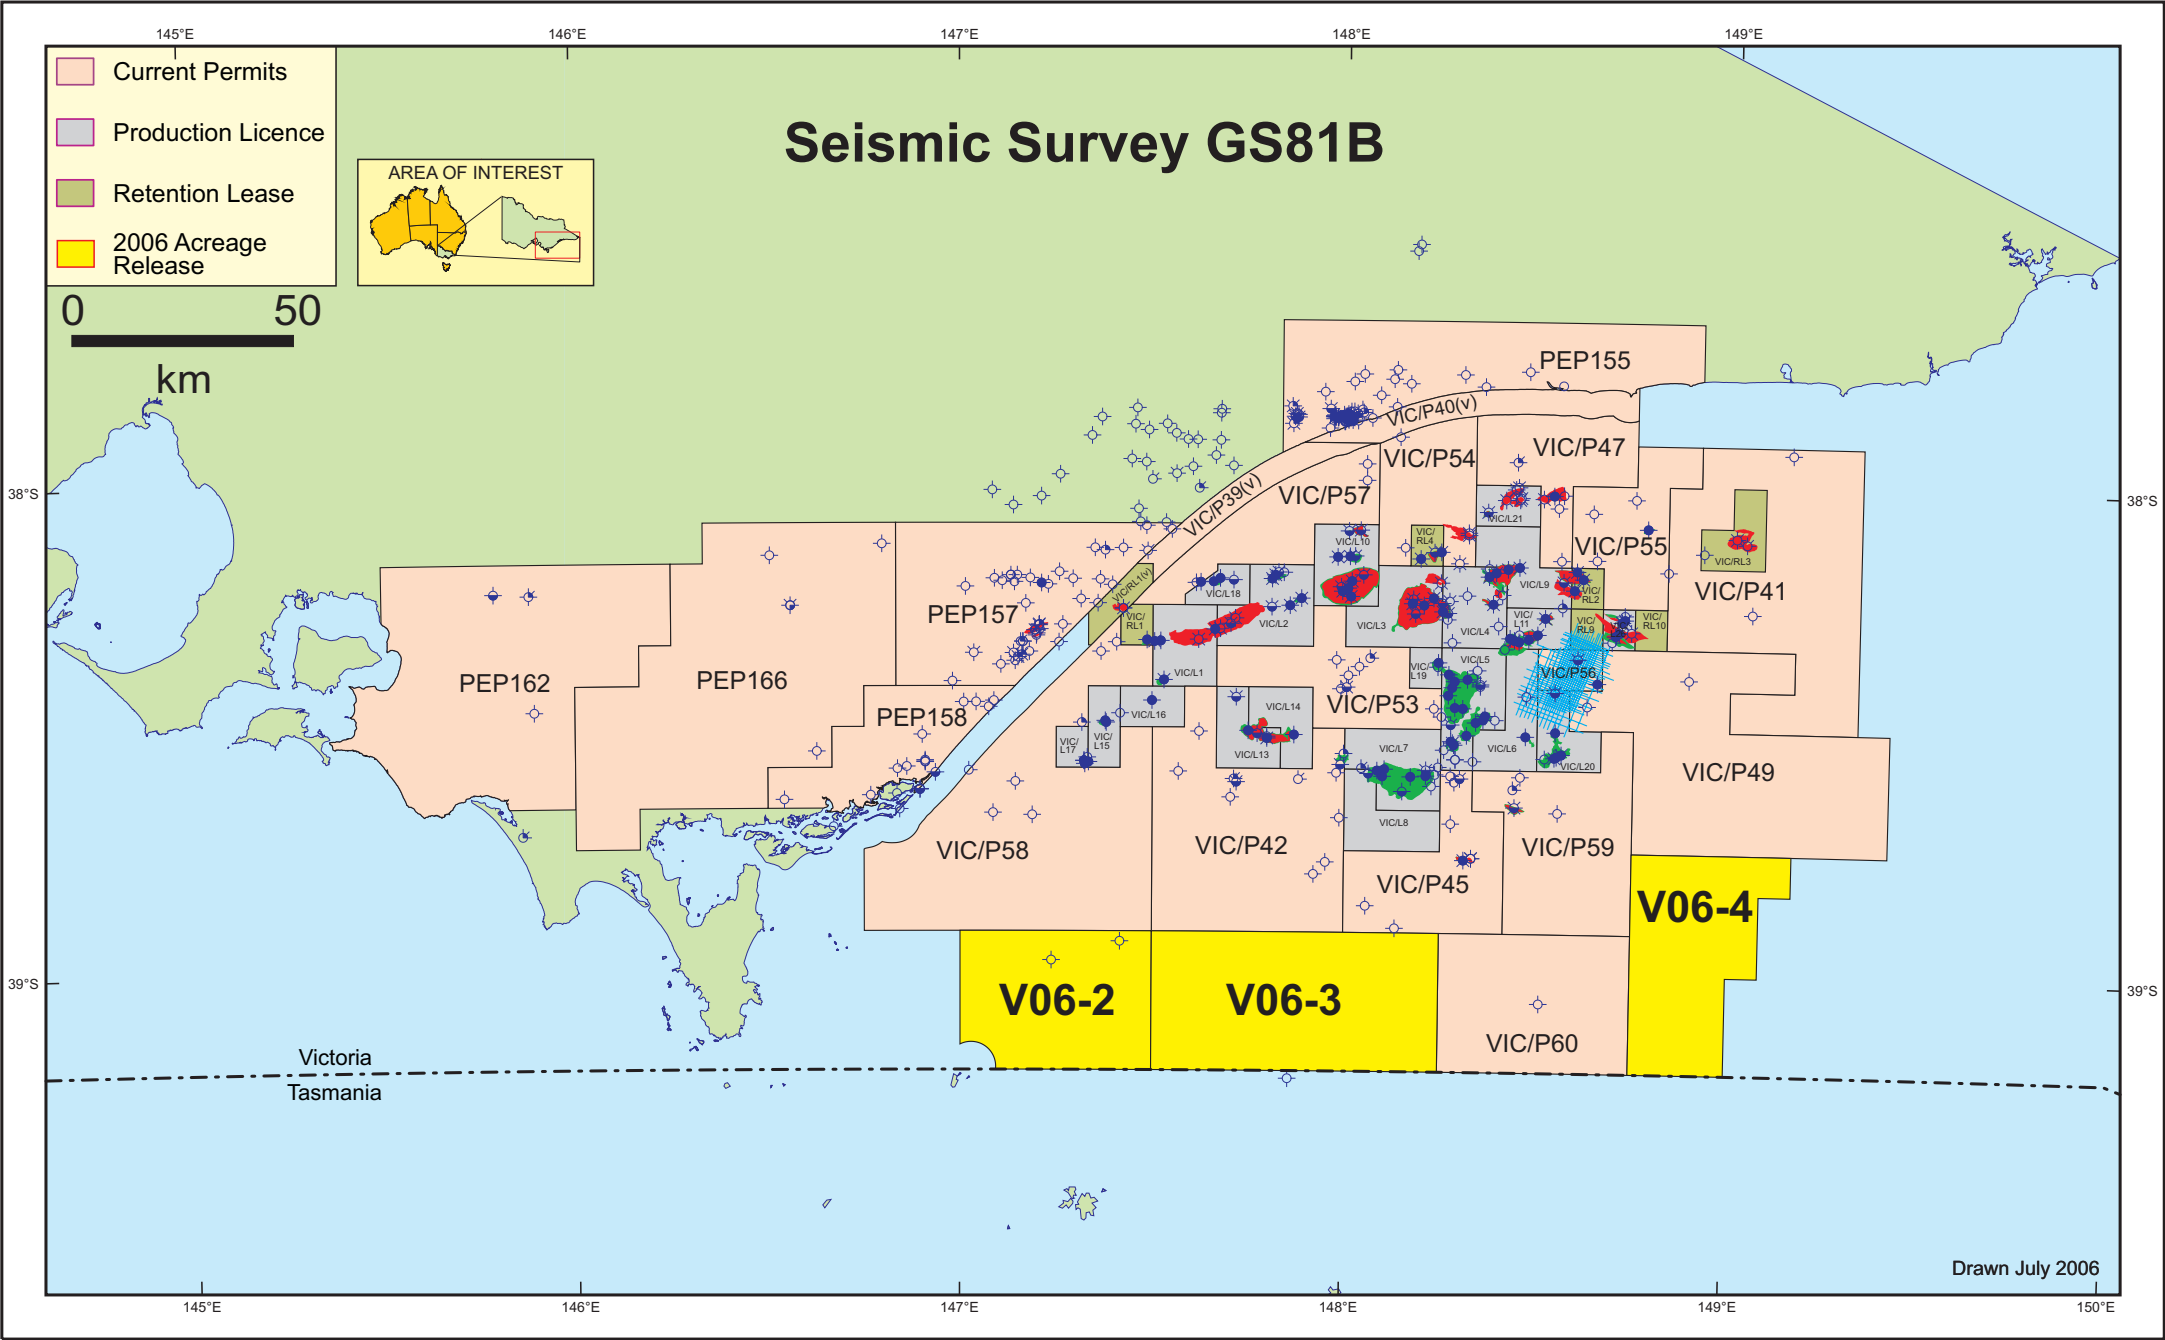

Seismic Survey GS81B

- Current Permits
- Production Licence
- Retention Lease
- 2006 Acreage Release

Drawn July 2006