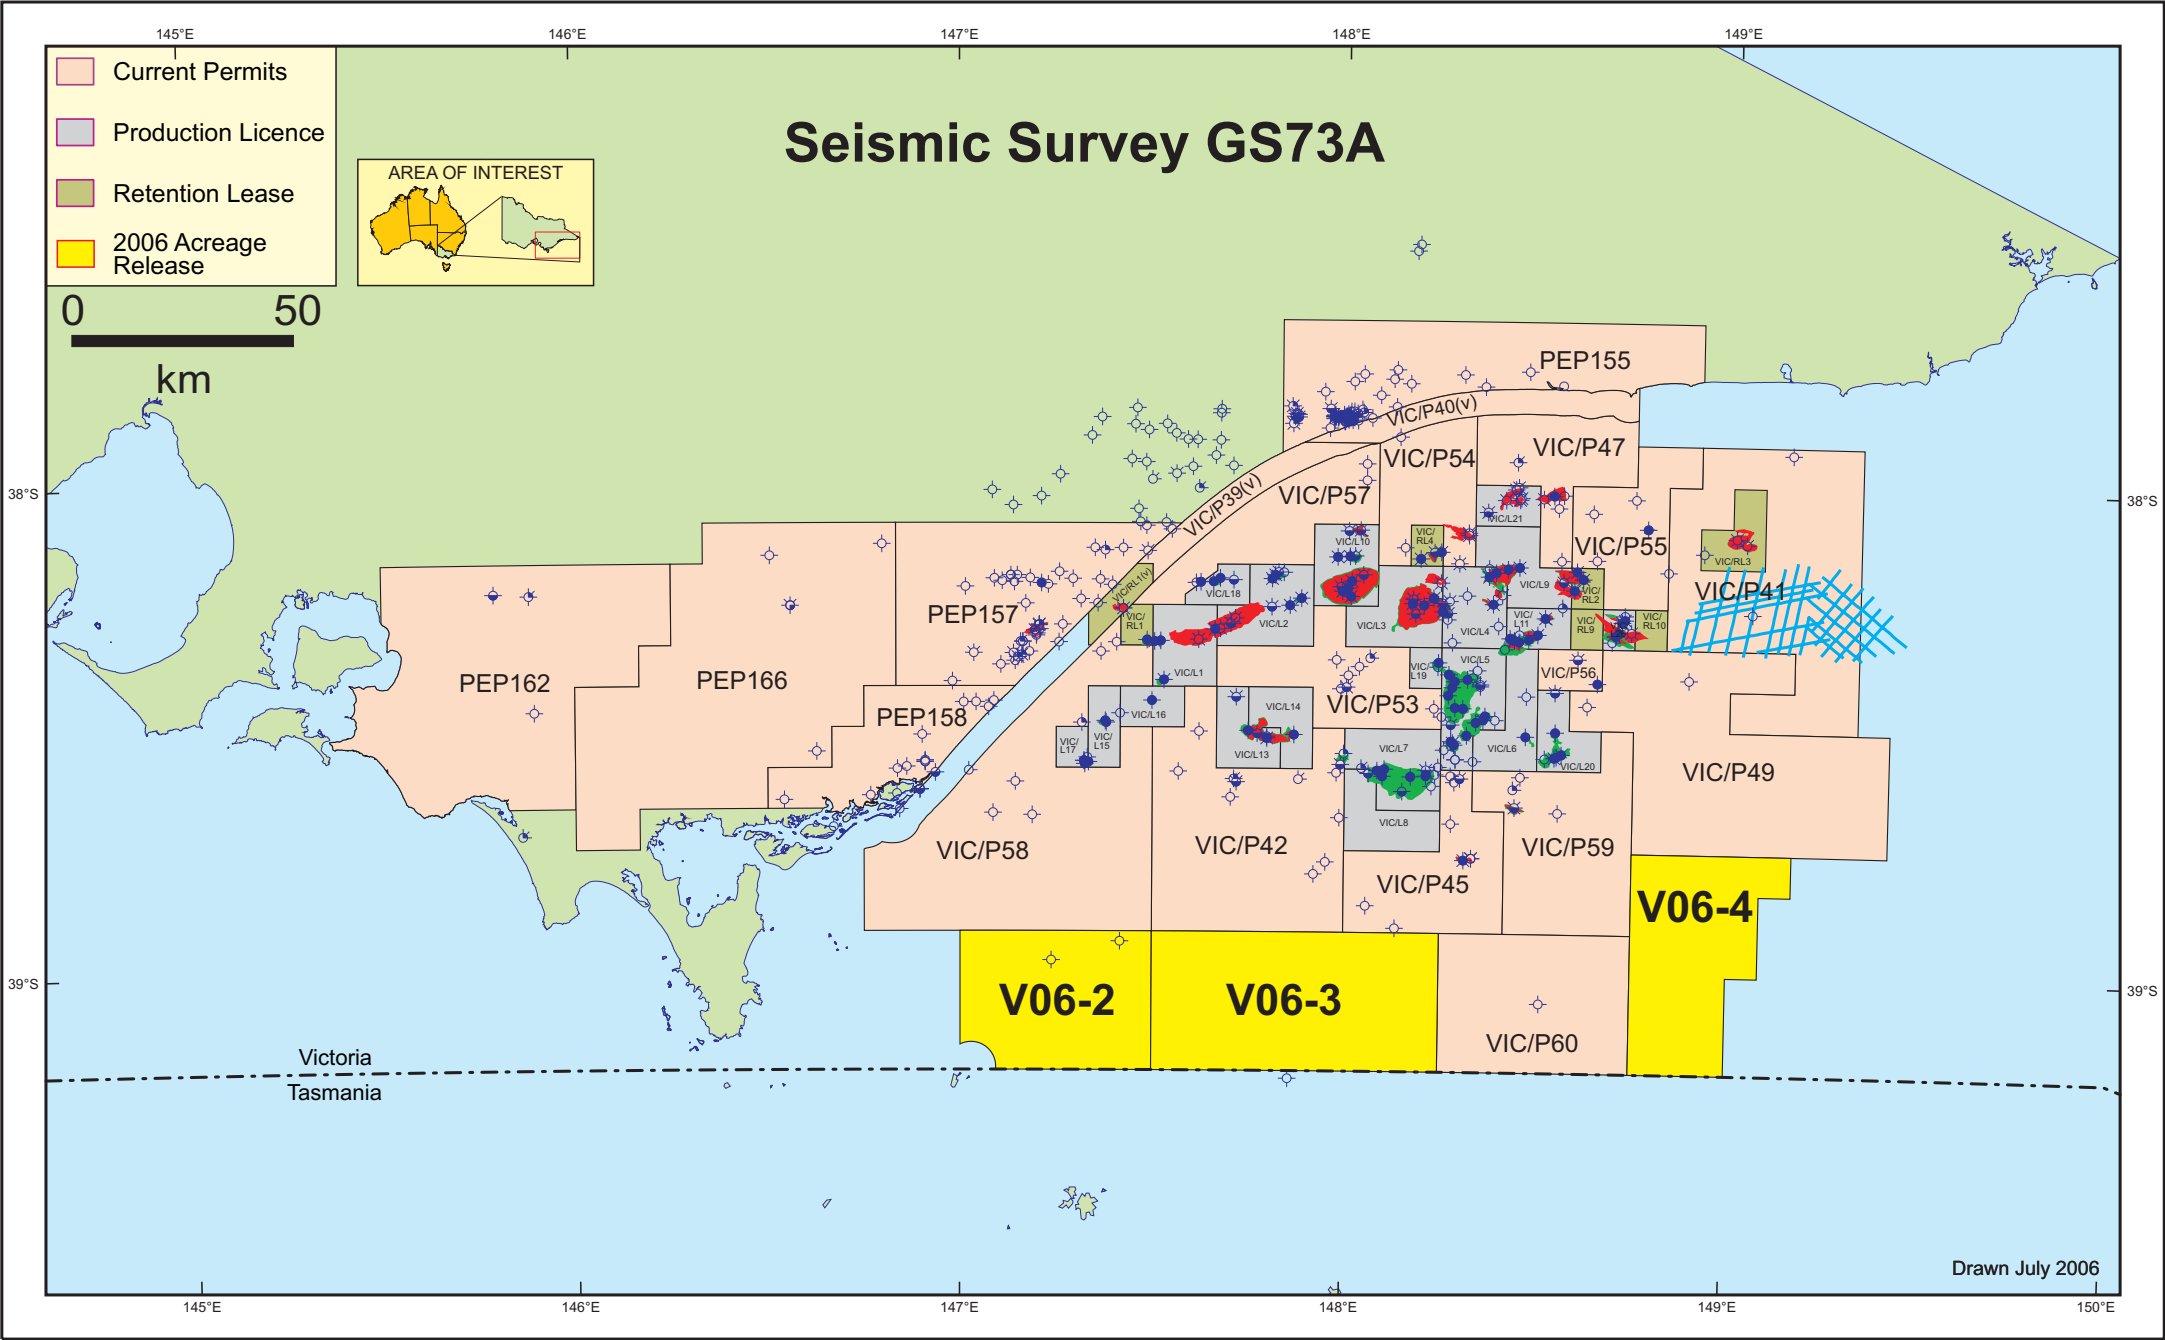

Seismic Survey GS73A

- Current Permits
- Production Licence
- Retention Lease
- 2006 Acreage Release

Drawn July 2006