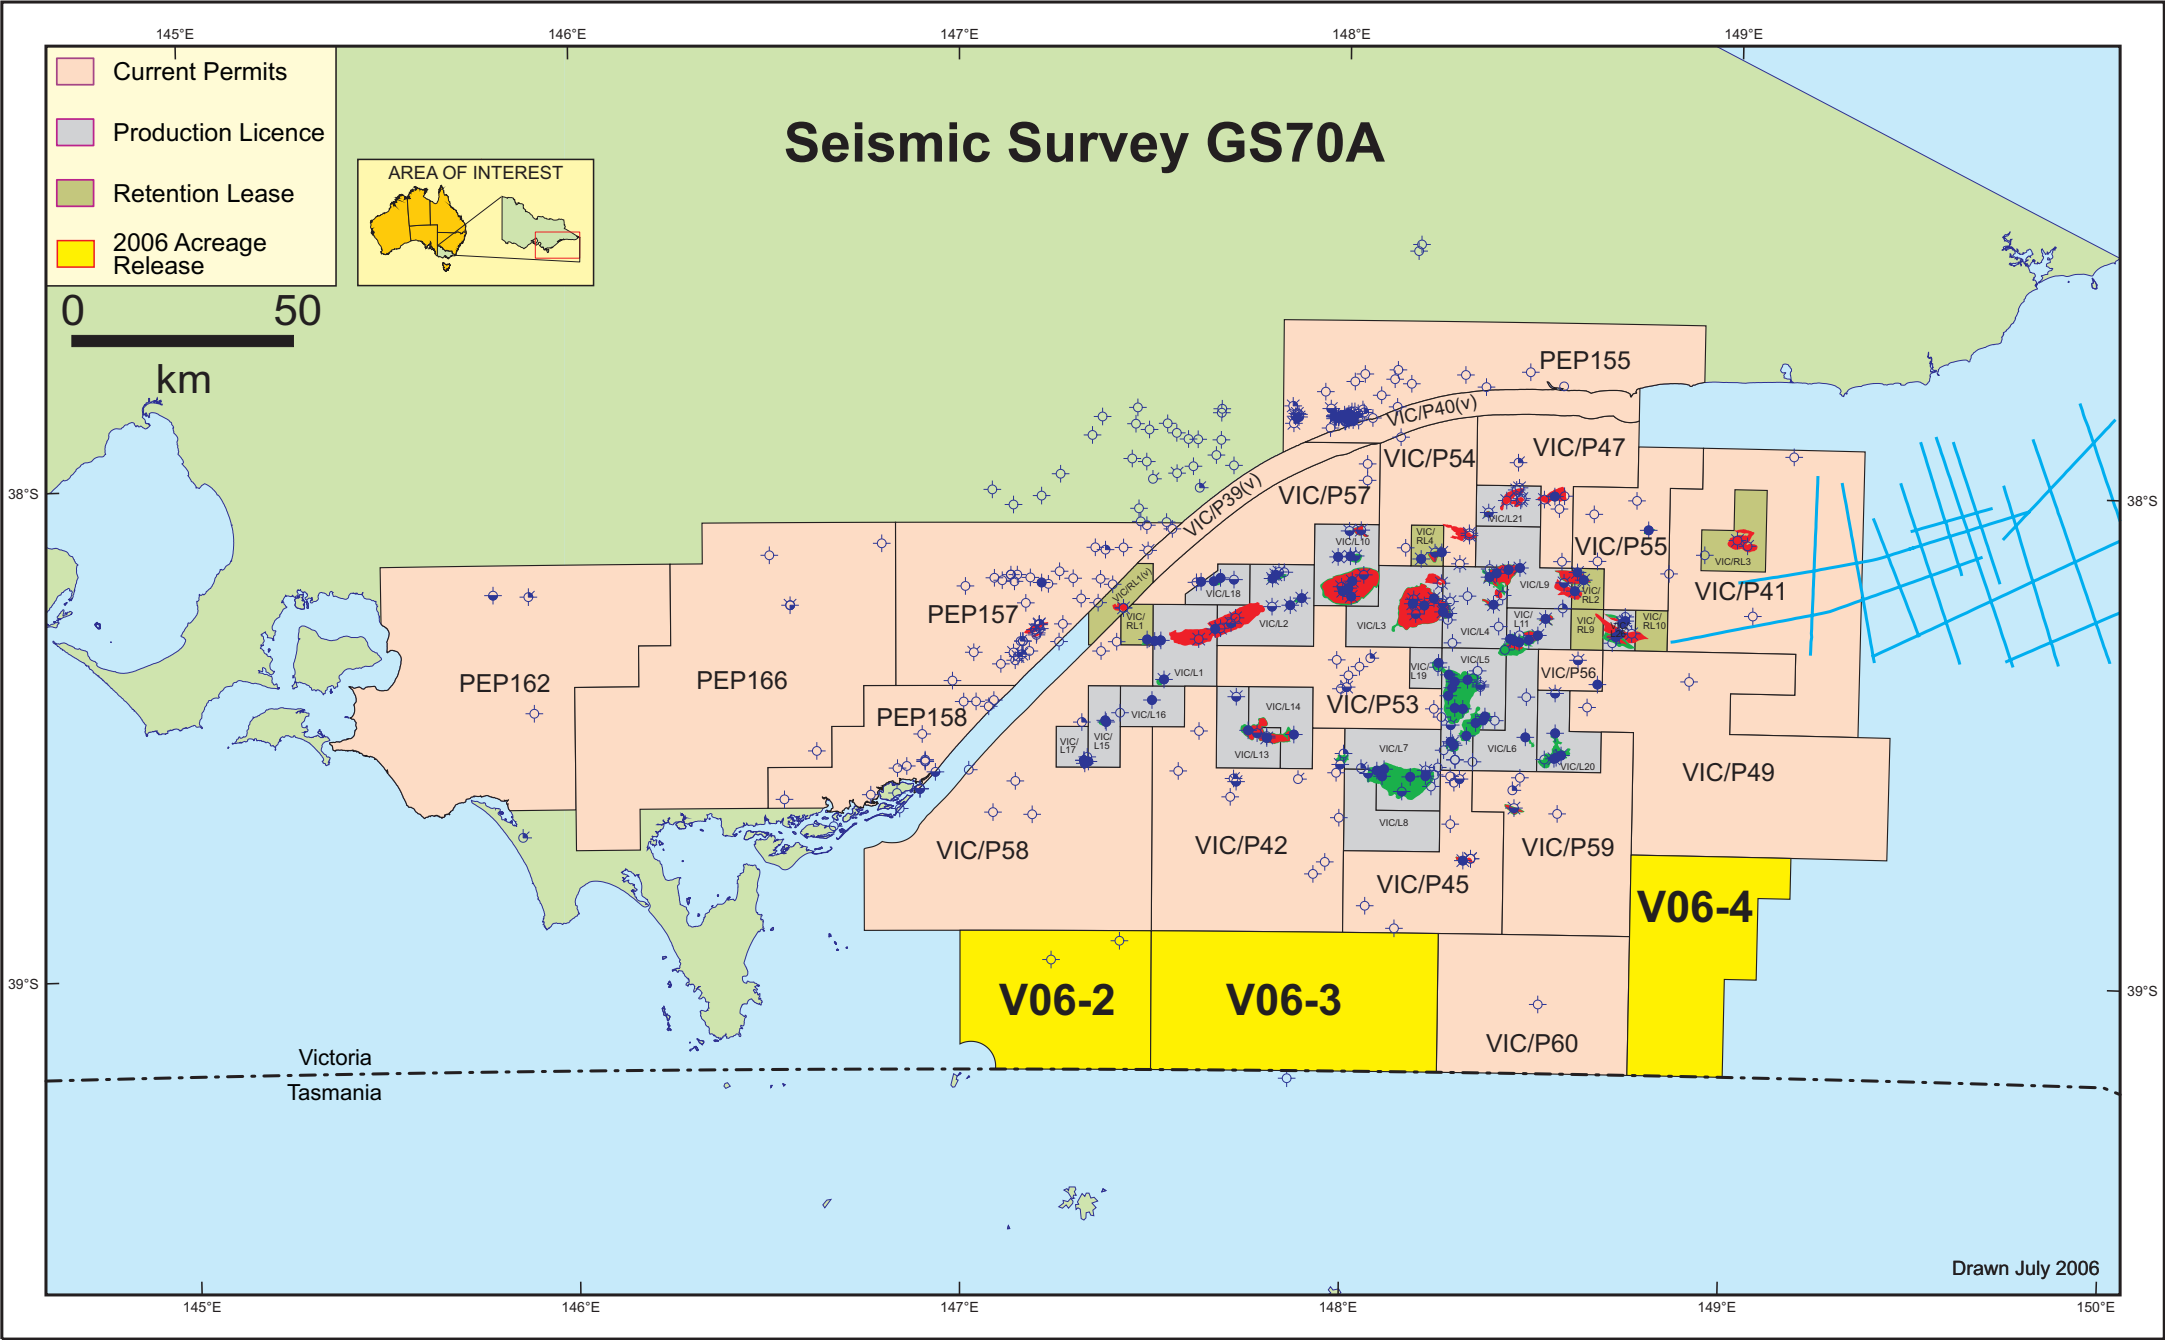

Seismic Survey GS70A

- Current Permits
- Production Licence
- Retention Lease
- 2006 Acreage Release

Drawn July 2006