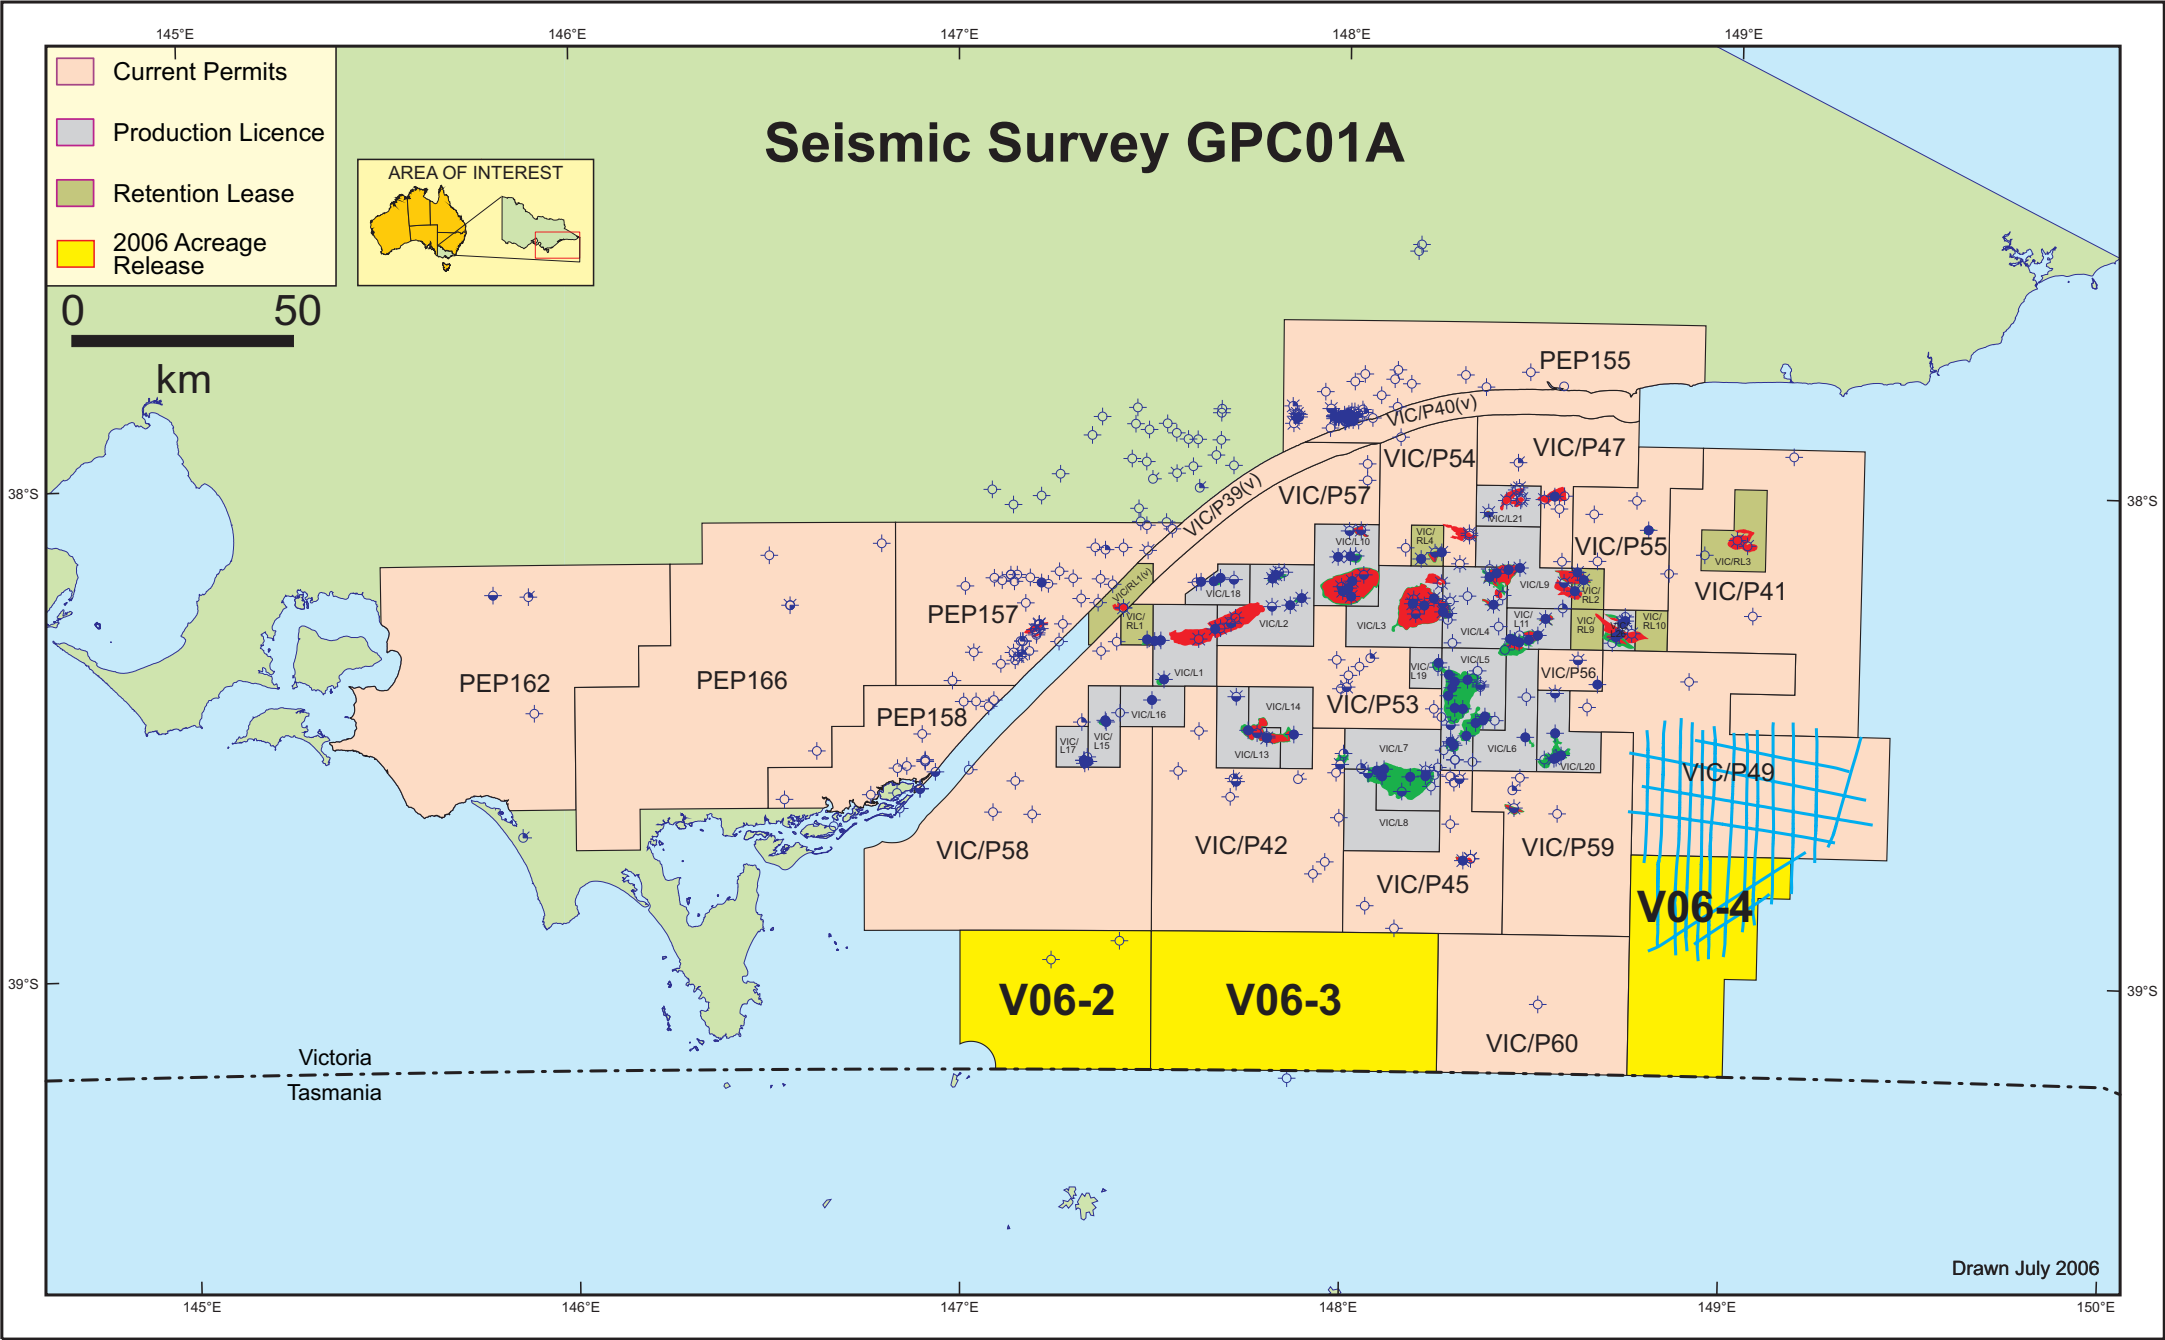

# Seismic Survey GPC01A

- Current Permits
- Production Licence
- Retention Lease
- 2006 Acreage Release

Drawn July 2006