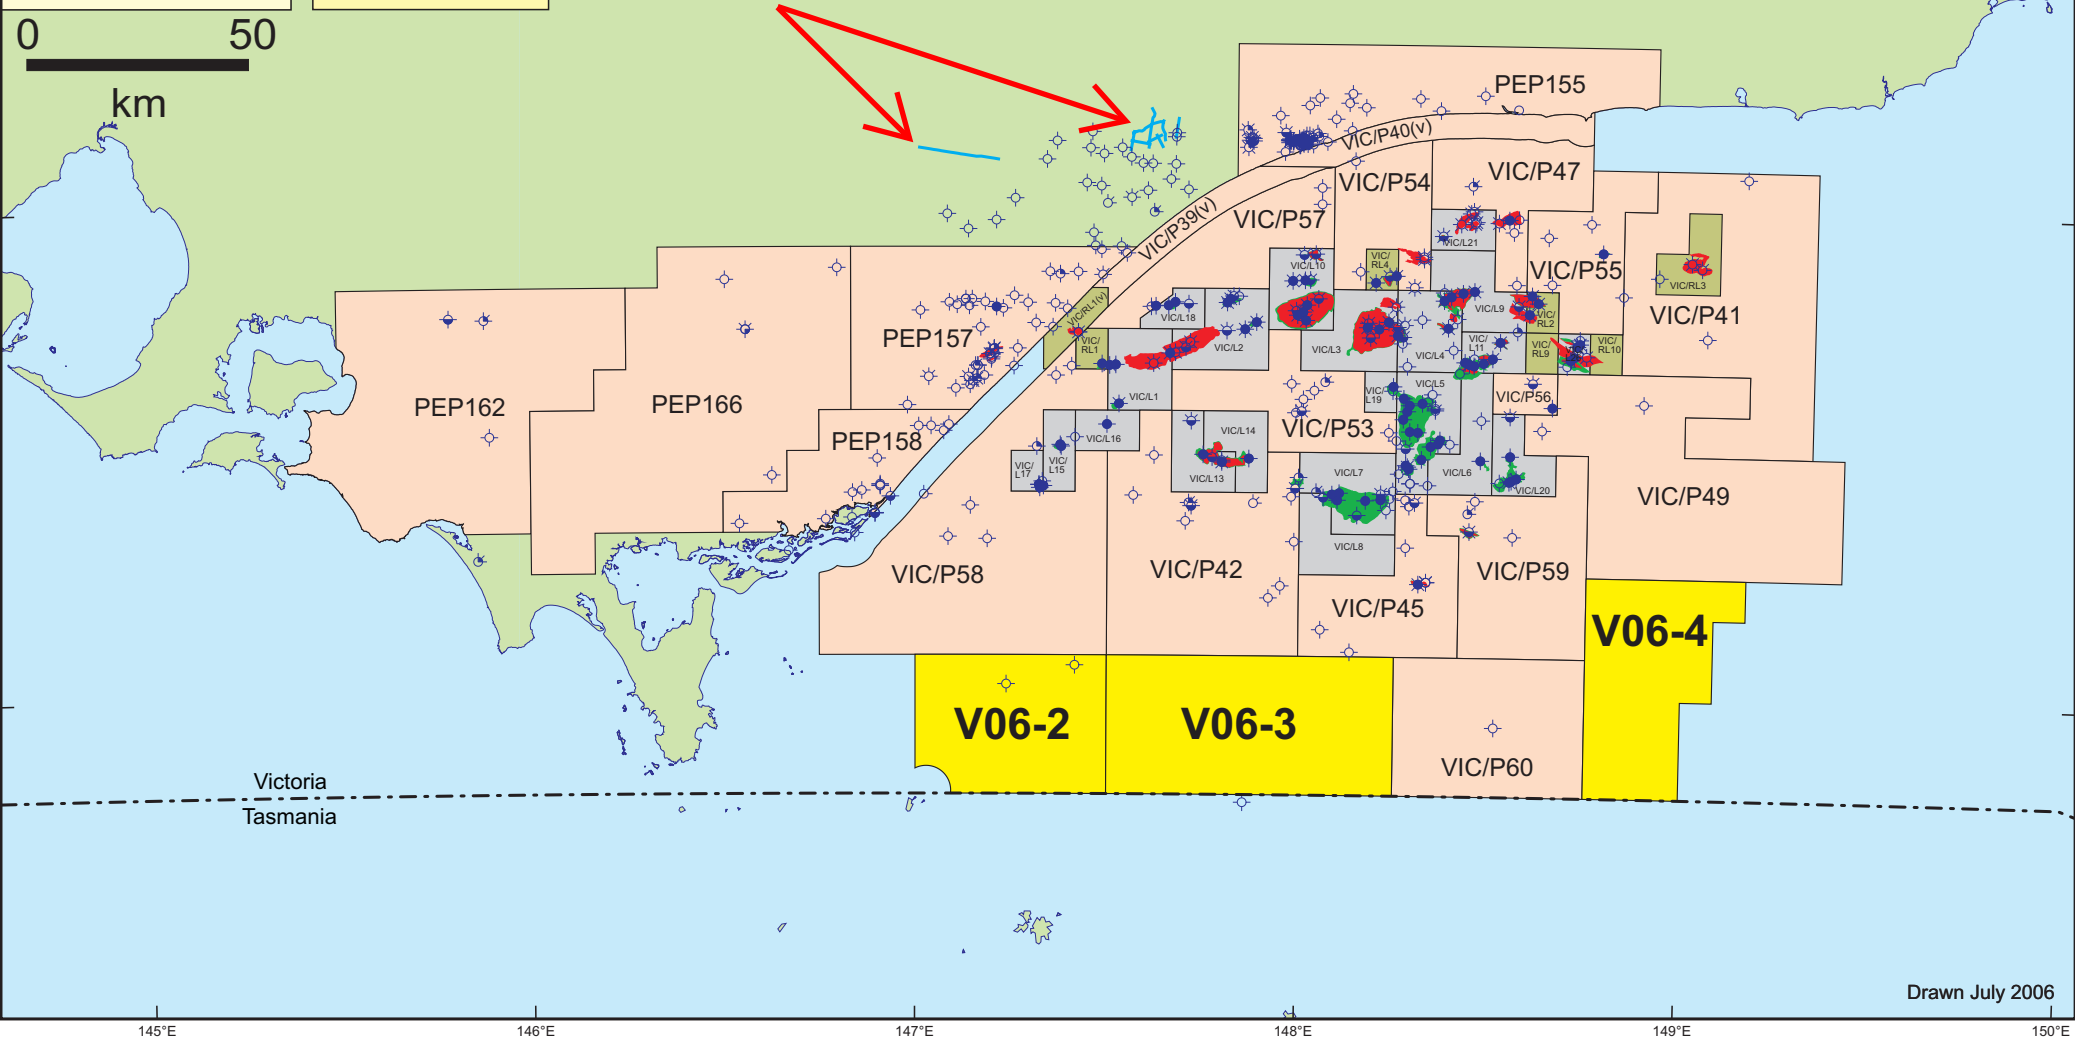

Seismic Survey GOR88A

- Current Permits
- Production Licence
- Retention Lease
- 2006 Acreage Release

Drawn July 2006