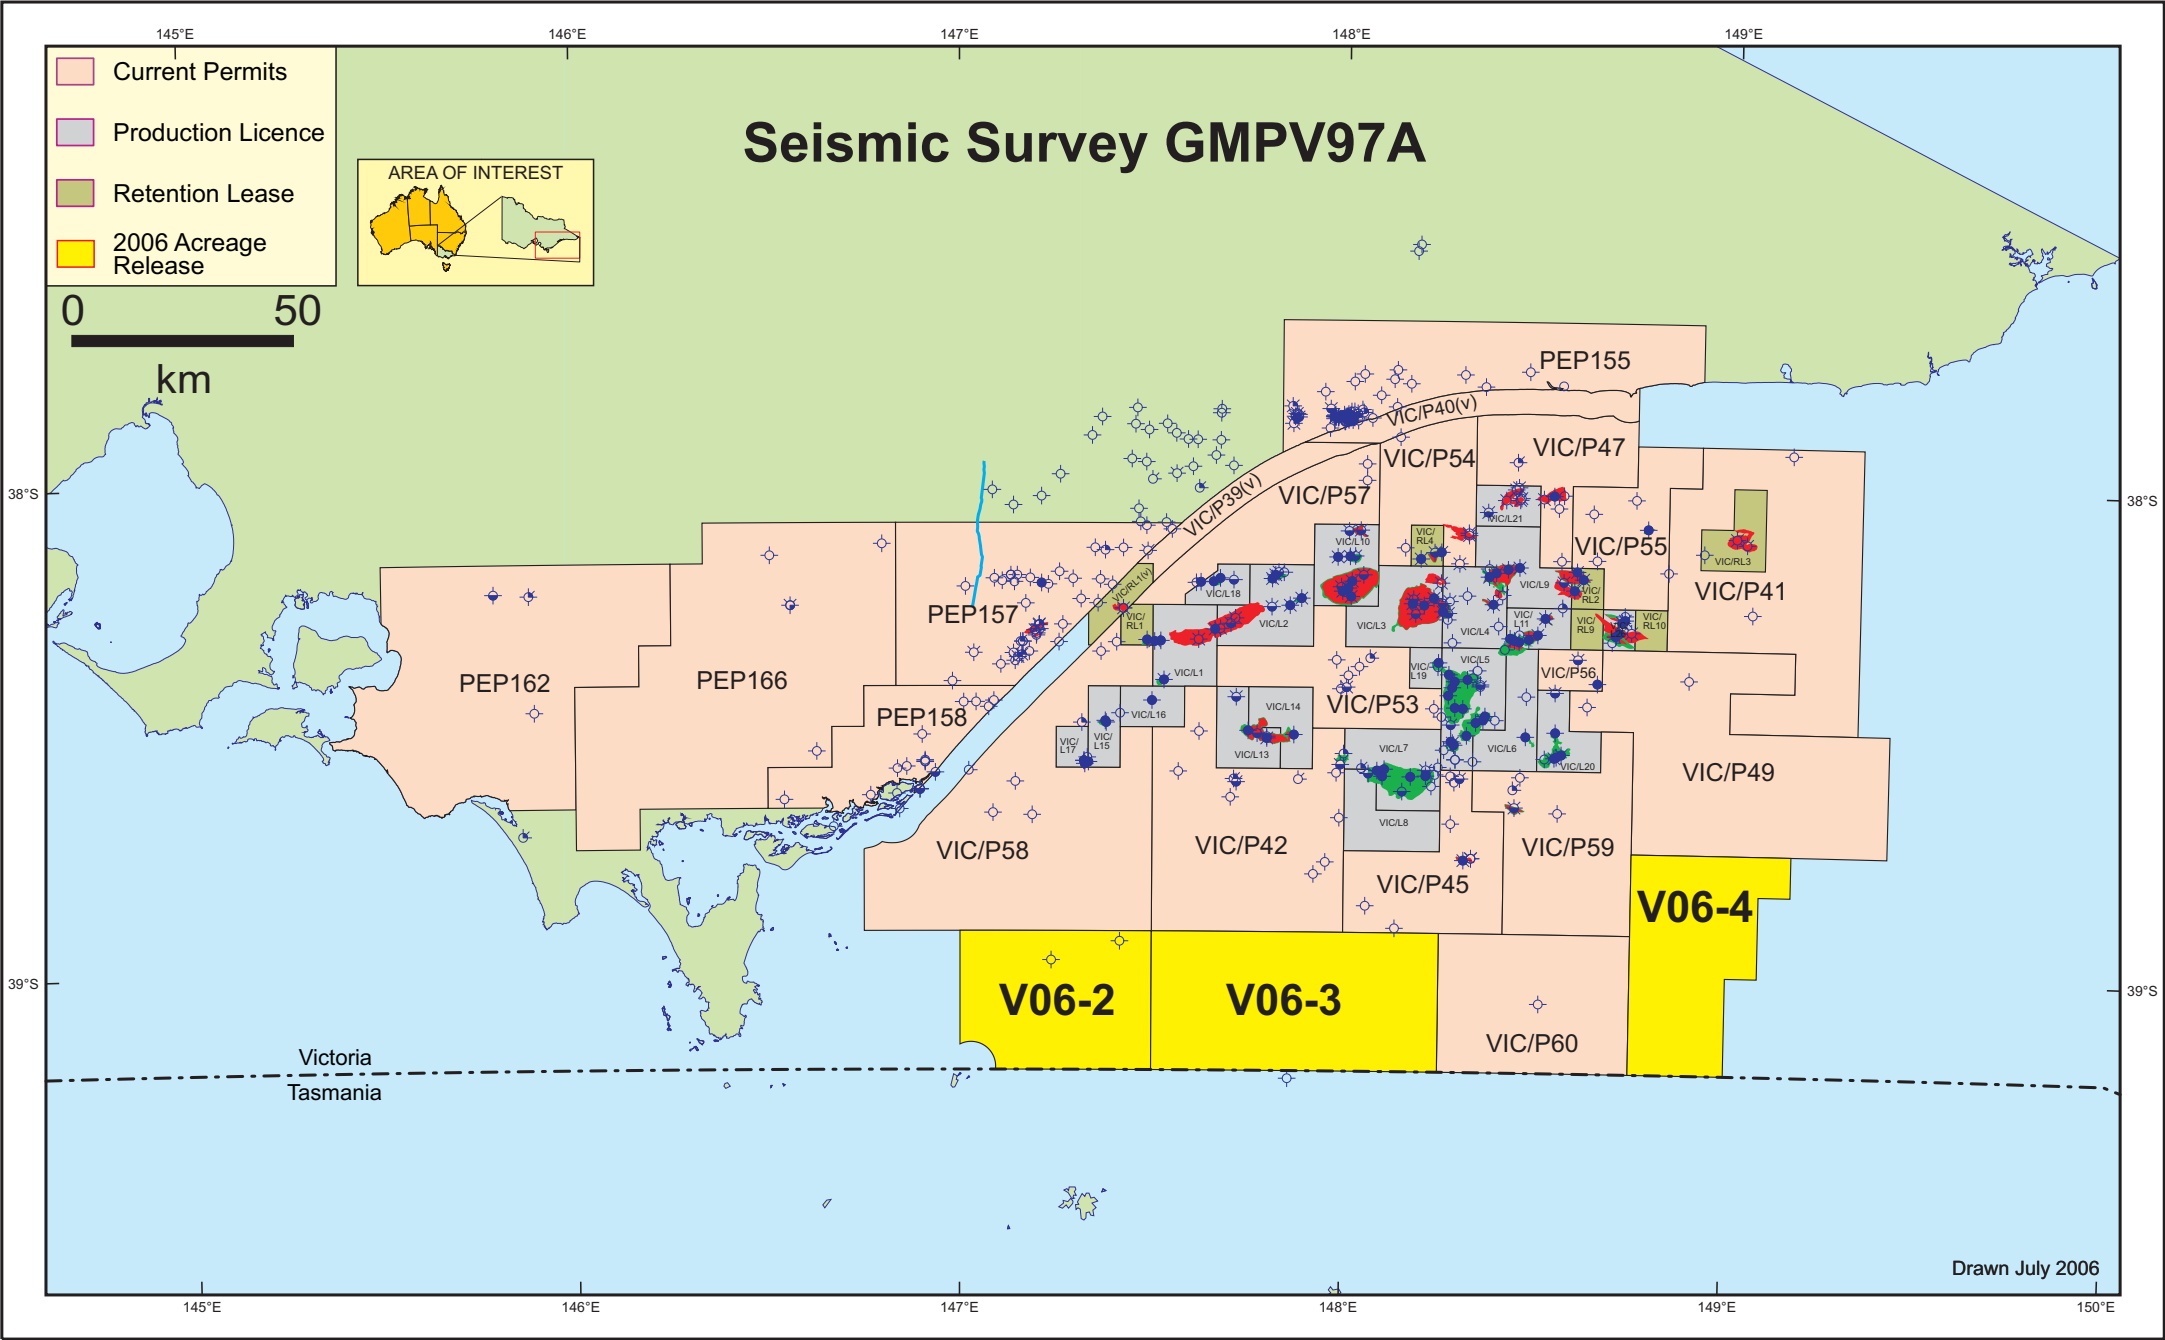

Seismic Survey GMPV97A

- Current Permits
- Production Licence
- Retention Lease
- 2006 Acreage Release

Drawn July 2006