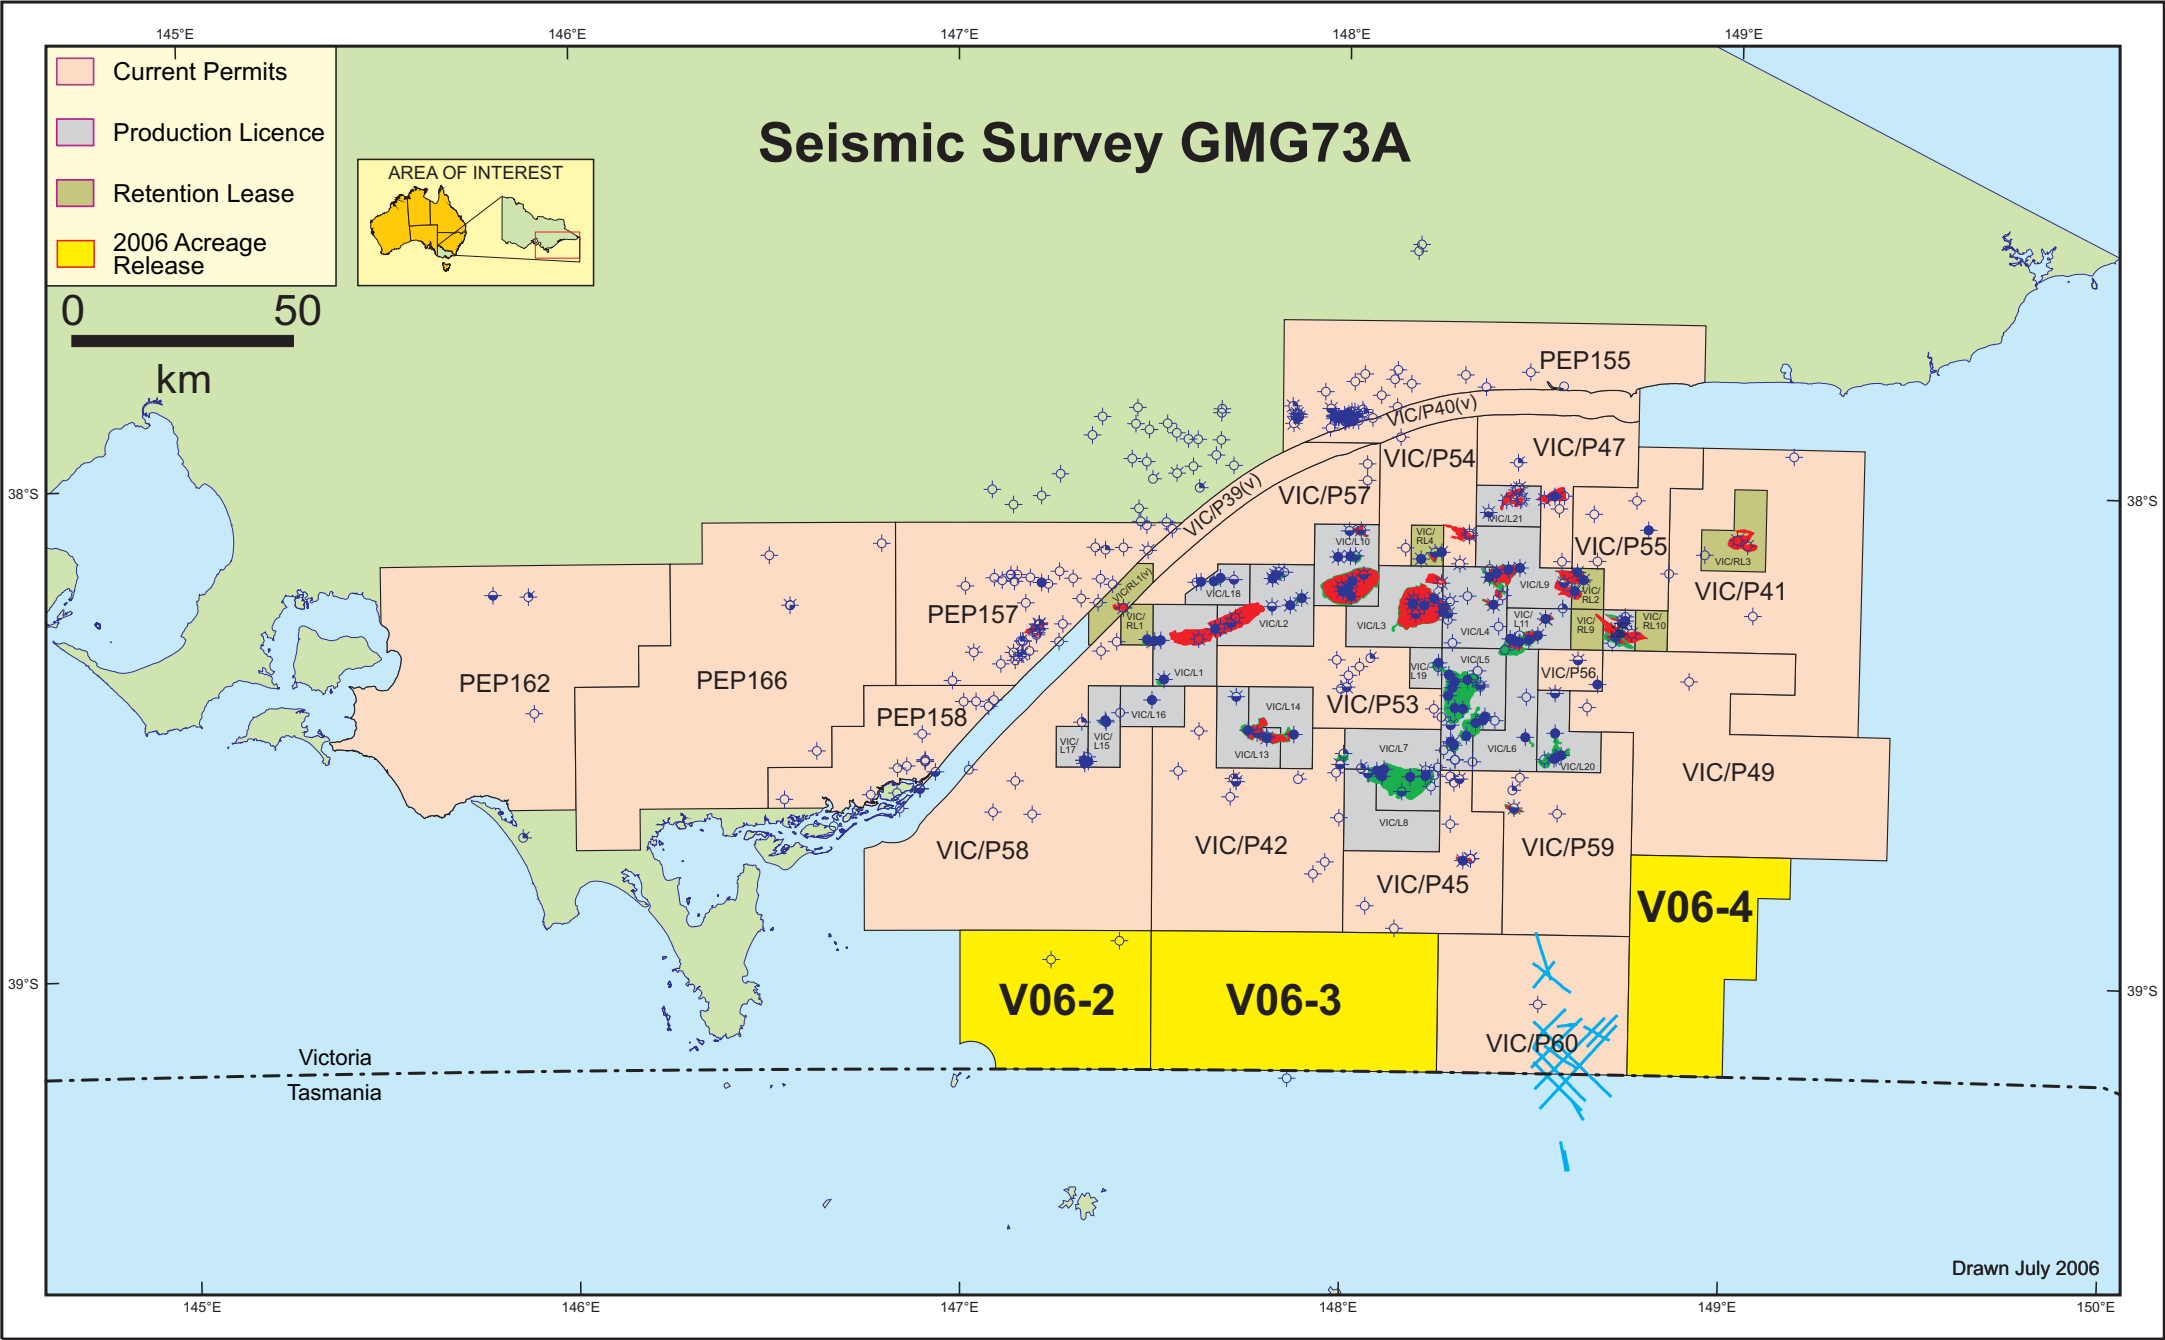

Seismic Survey GMG73A

- Current Permits
- Production Licence
- Retention Lease
- 2006 Acreage Release

Drawn July 2006