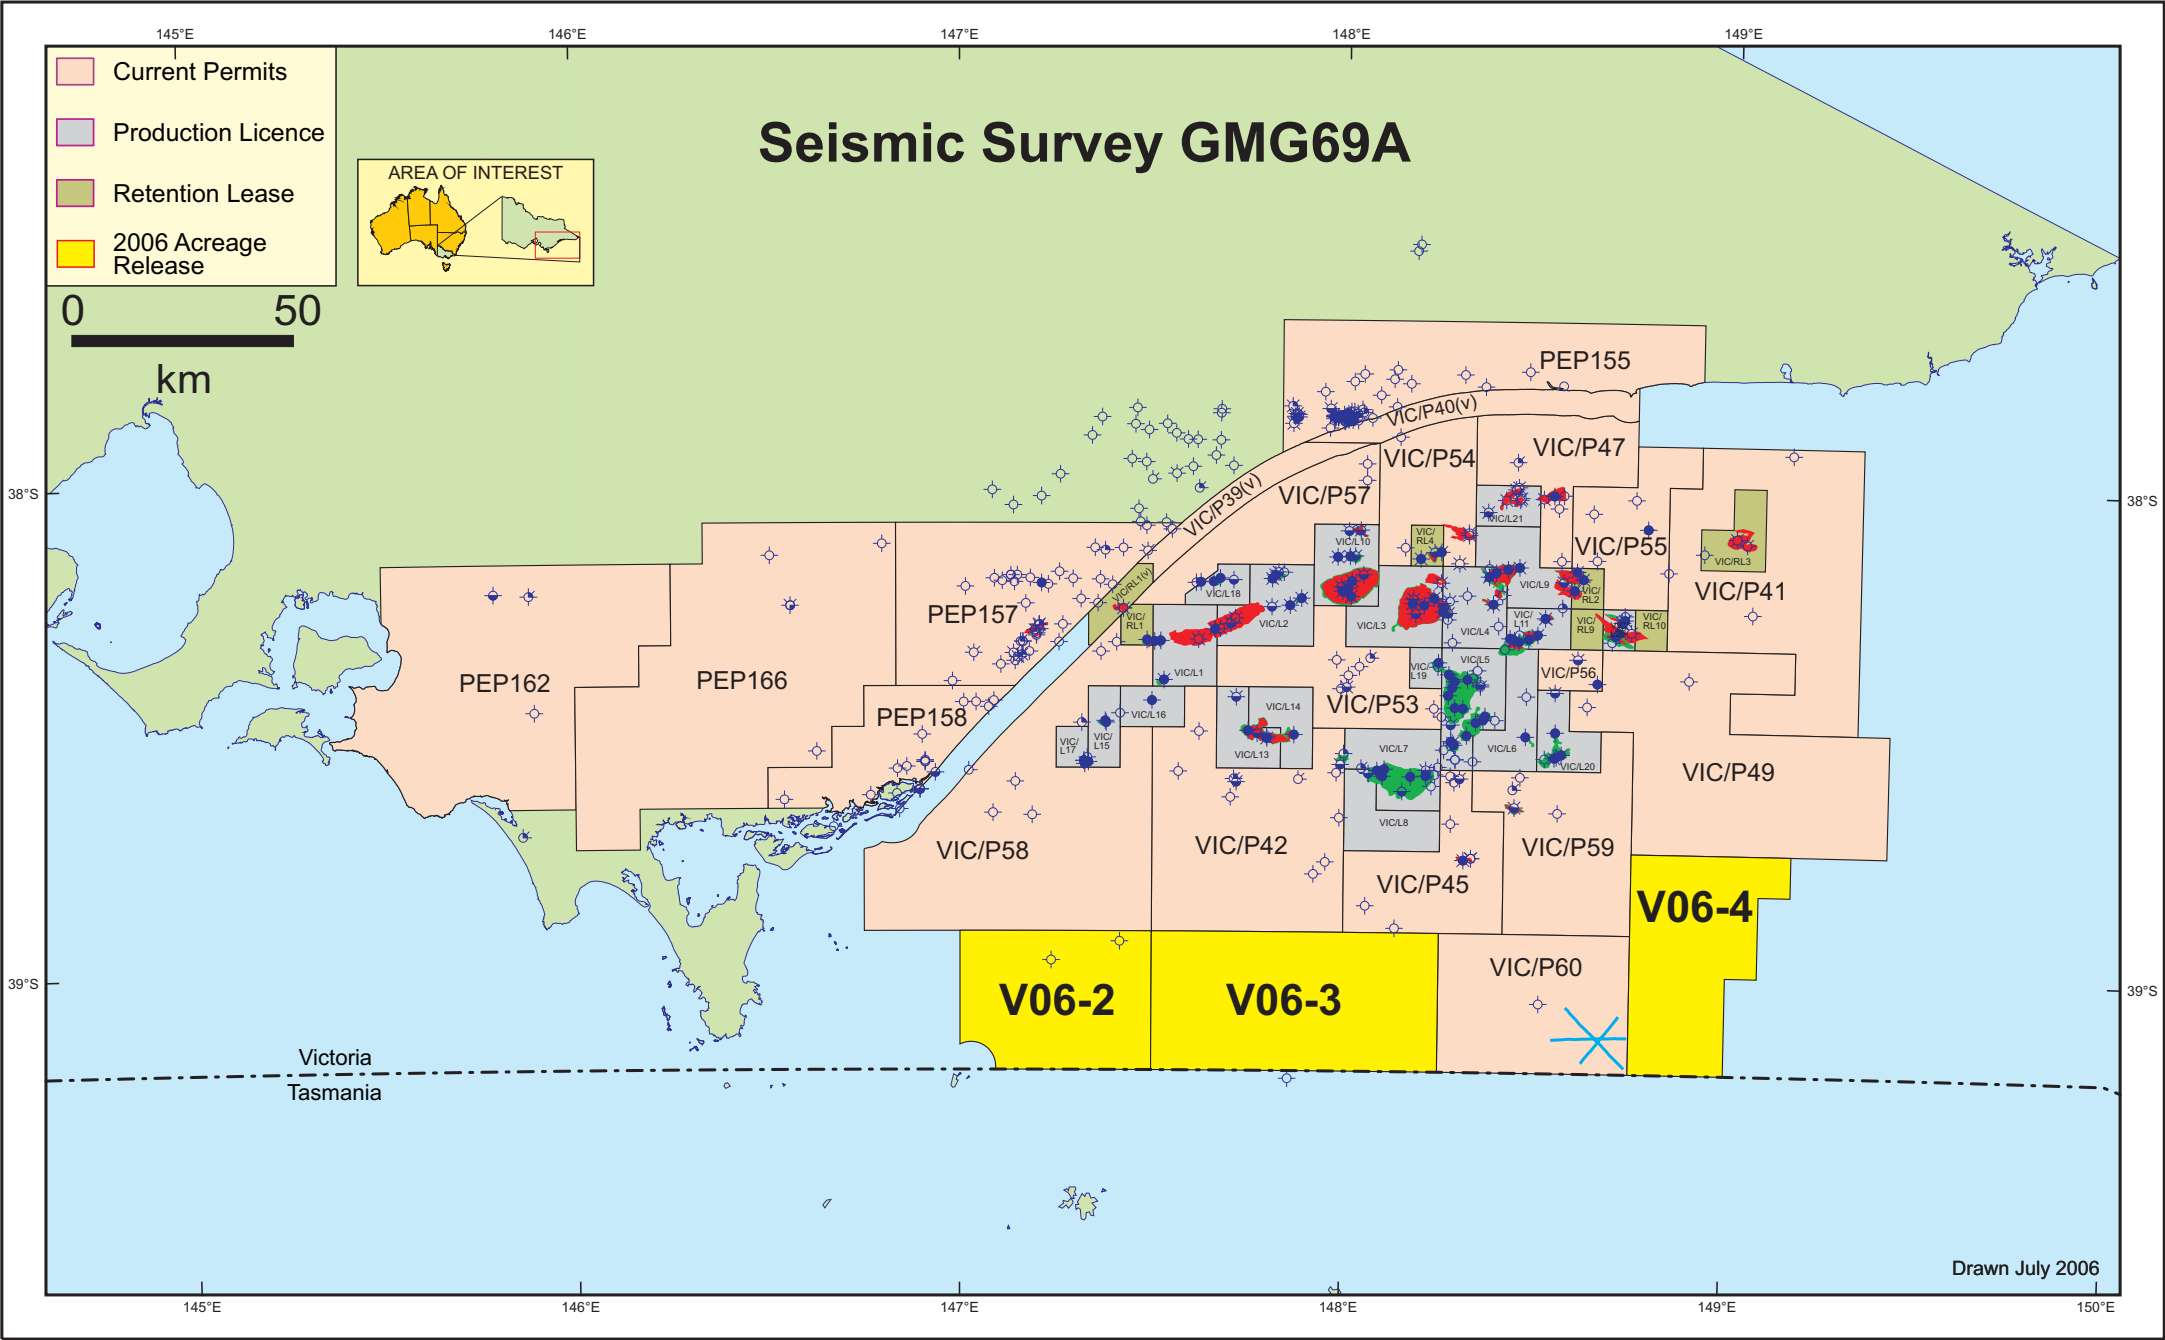

# Seismic Survey GMG69A

- Current Permits
- Production Licence
- Retention Lease
- 2006 Acreage Release

Drawn July 2006