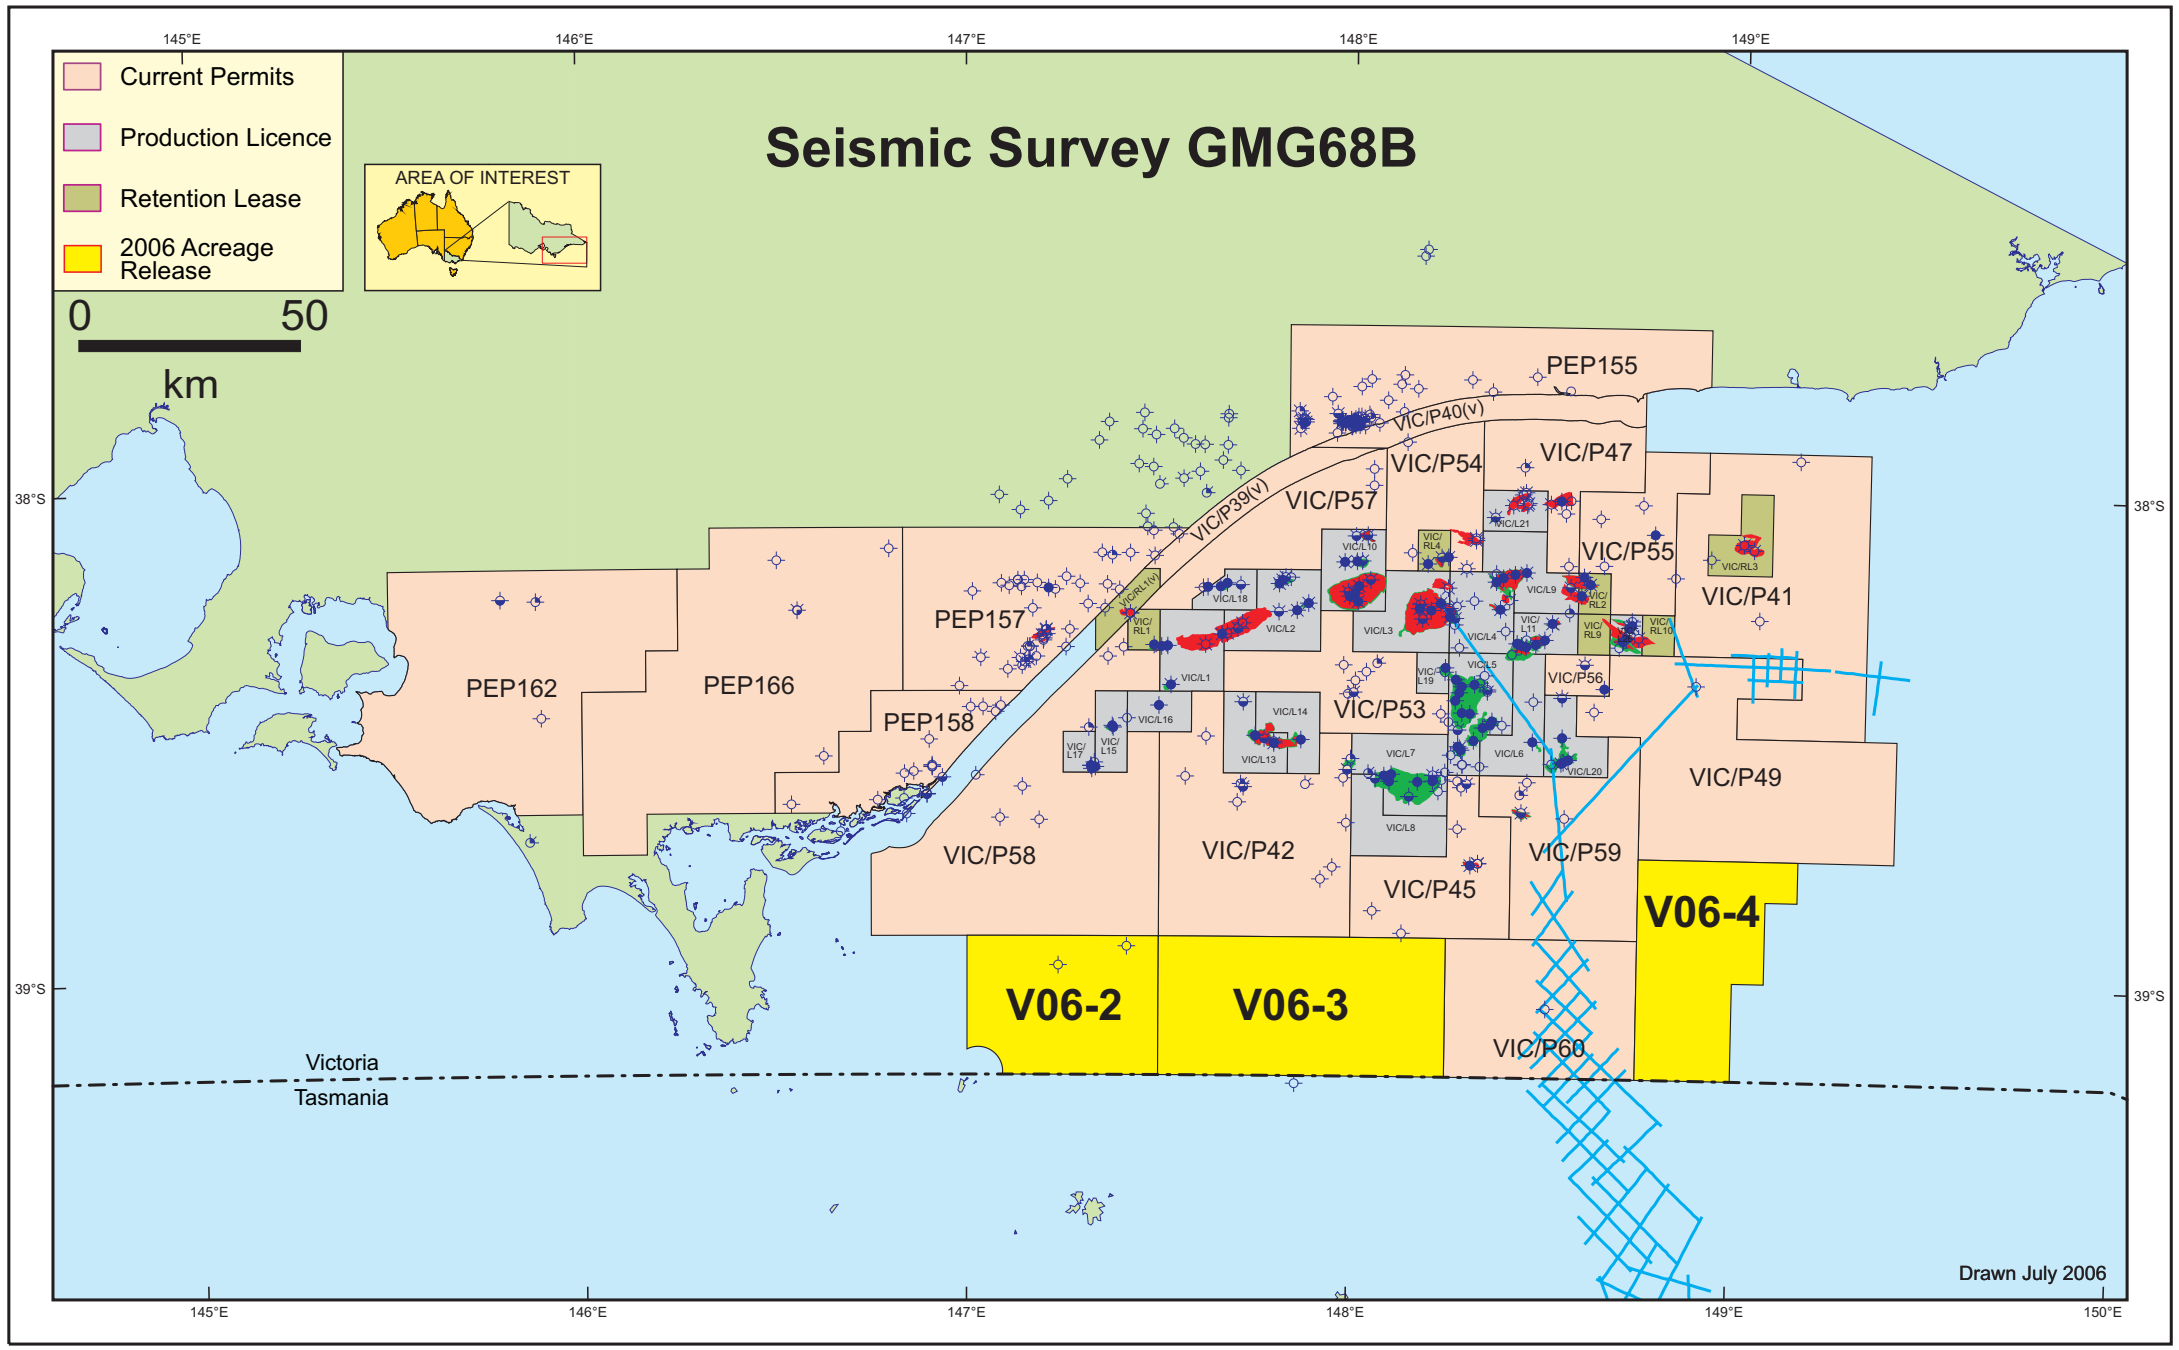

# Seismic Survey GMG68B

- Current Permits
- Production Licence
- Retention Lease
- 2006 Acreage Release

Drawn July 2006