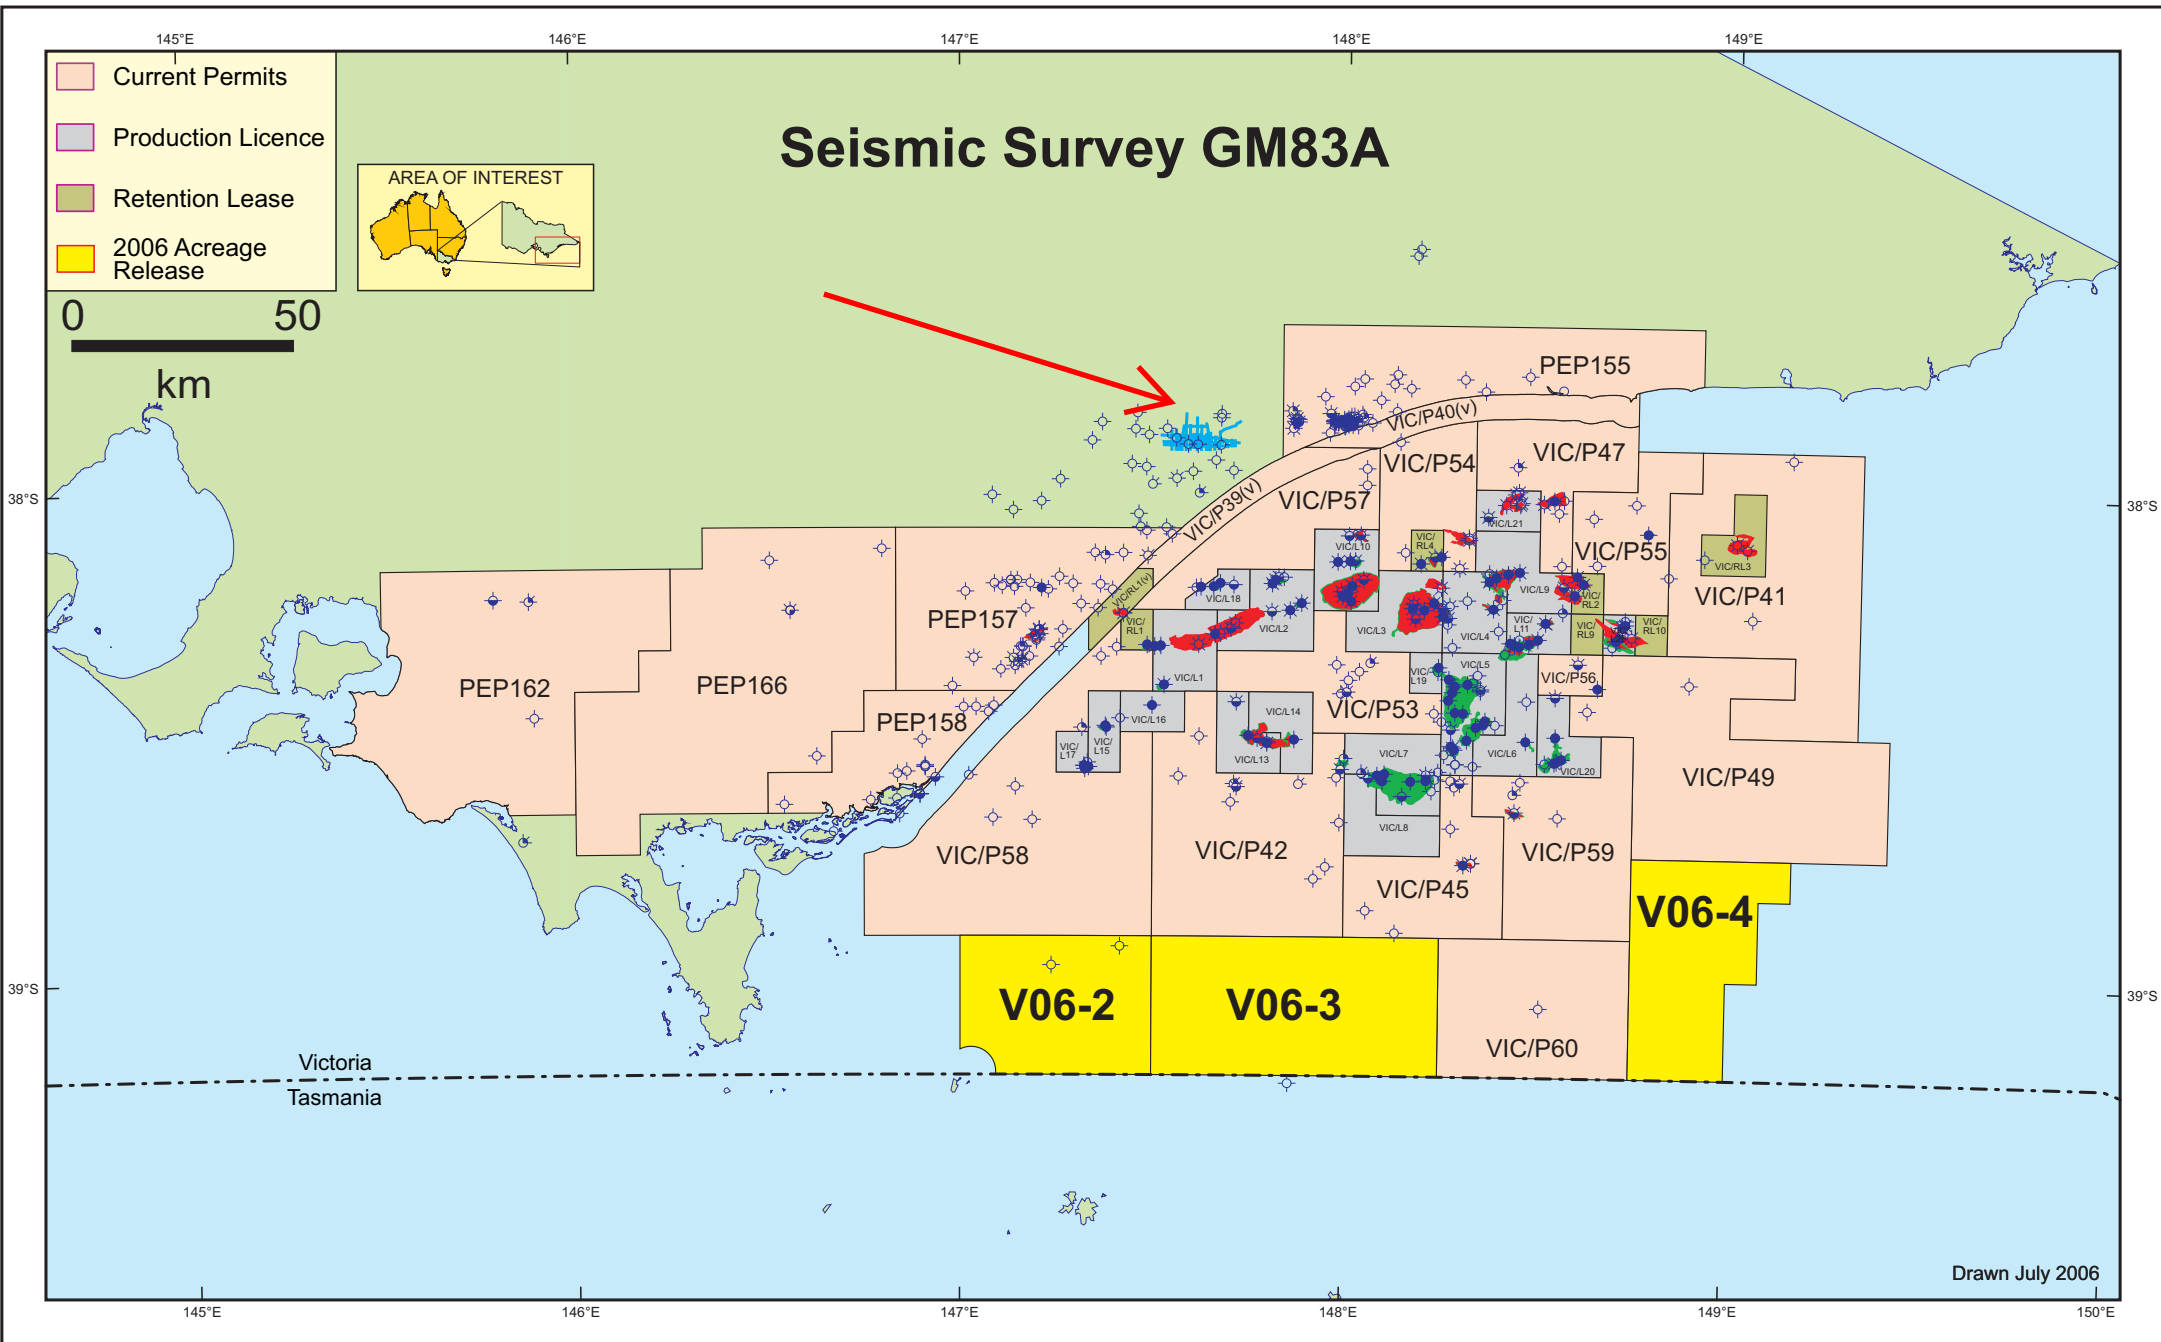

Seismic Survey GM83A

- Current Permits
- Production Licence
- Retention Lease
- 2006 Acreage Release

0 50
km

Drawn July 2006

PEP
155

VIC/P39(v)

VIC/P57

PEP157