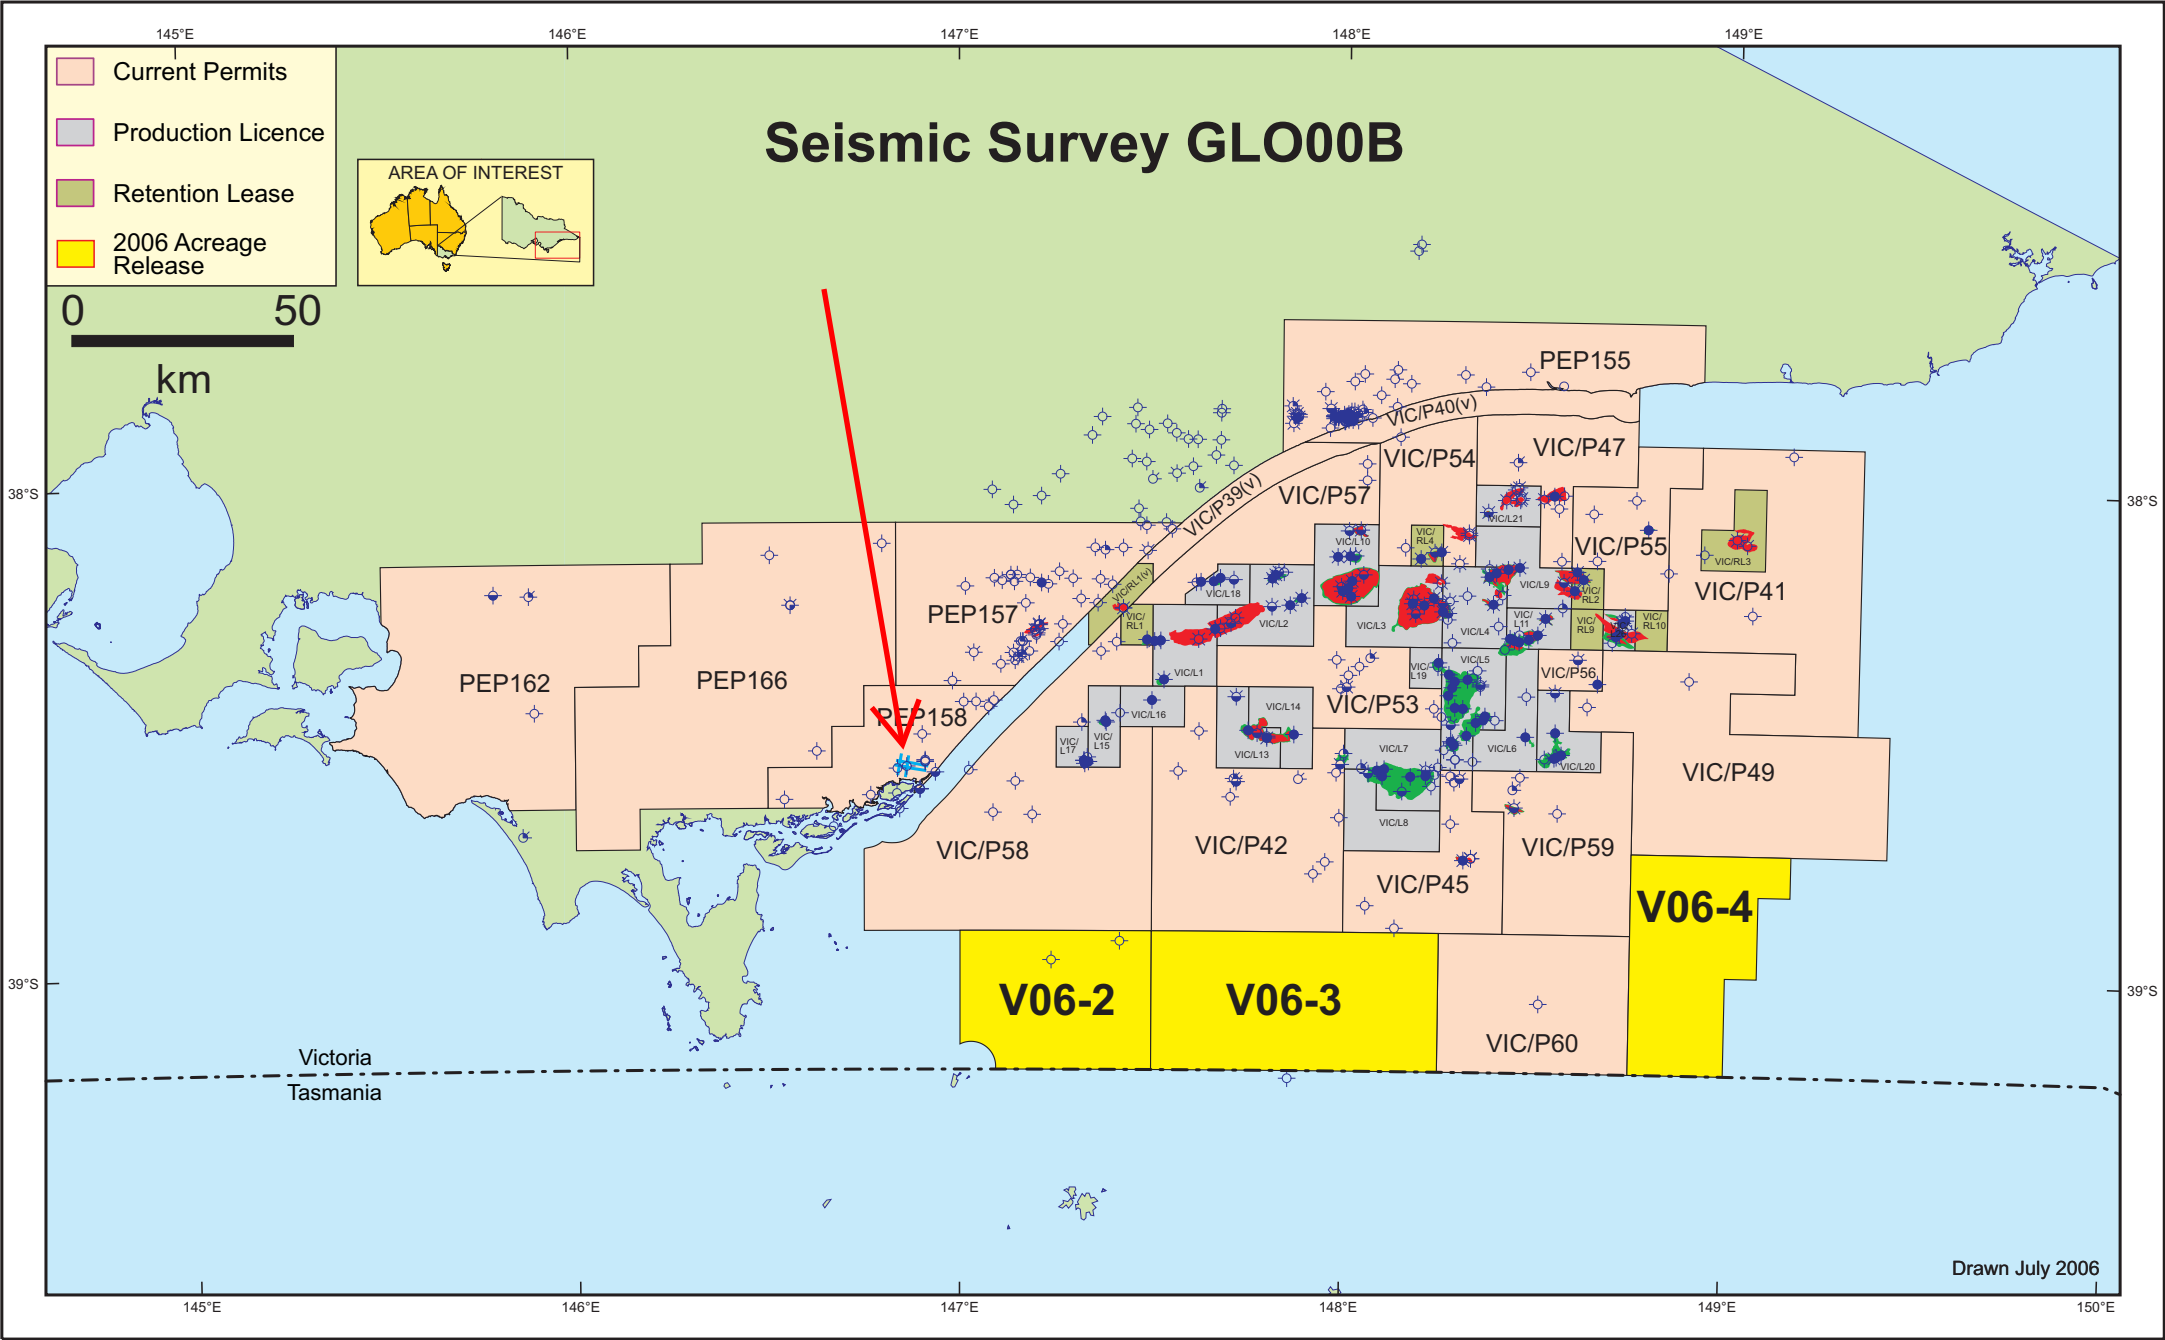

Seismic Survey GLO00B

- Current Permits
- Production Licence
- Retention Lease
- 2006 Acreage Release

Drawn July 2006