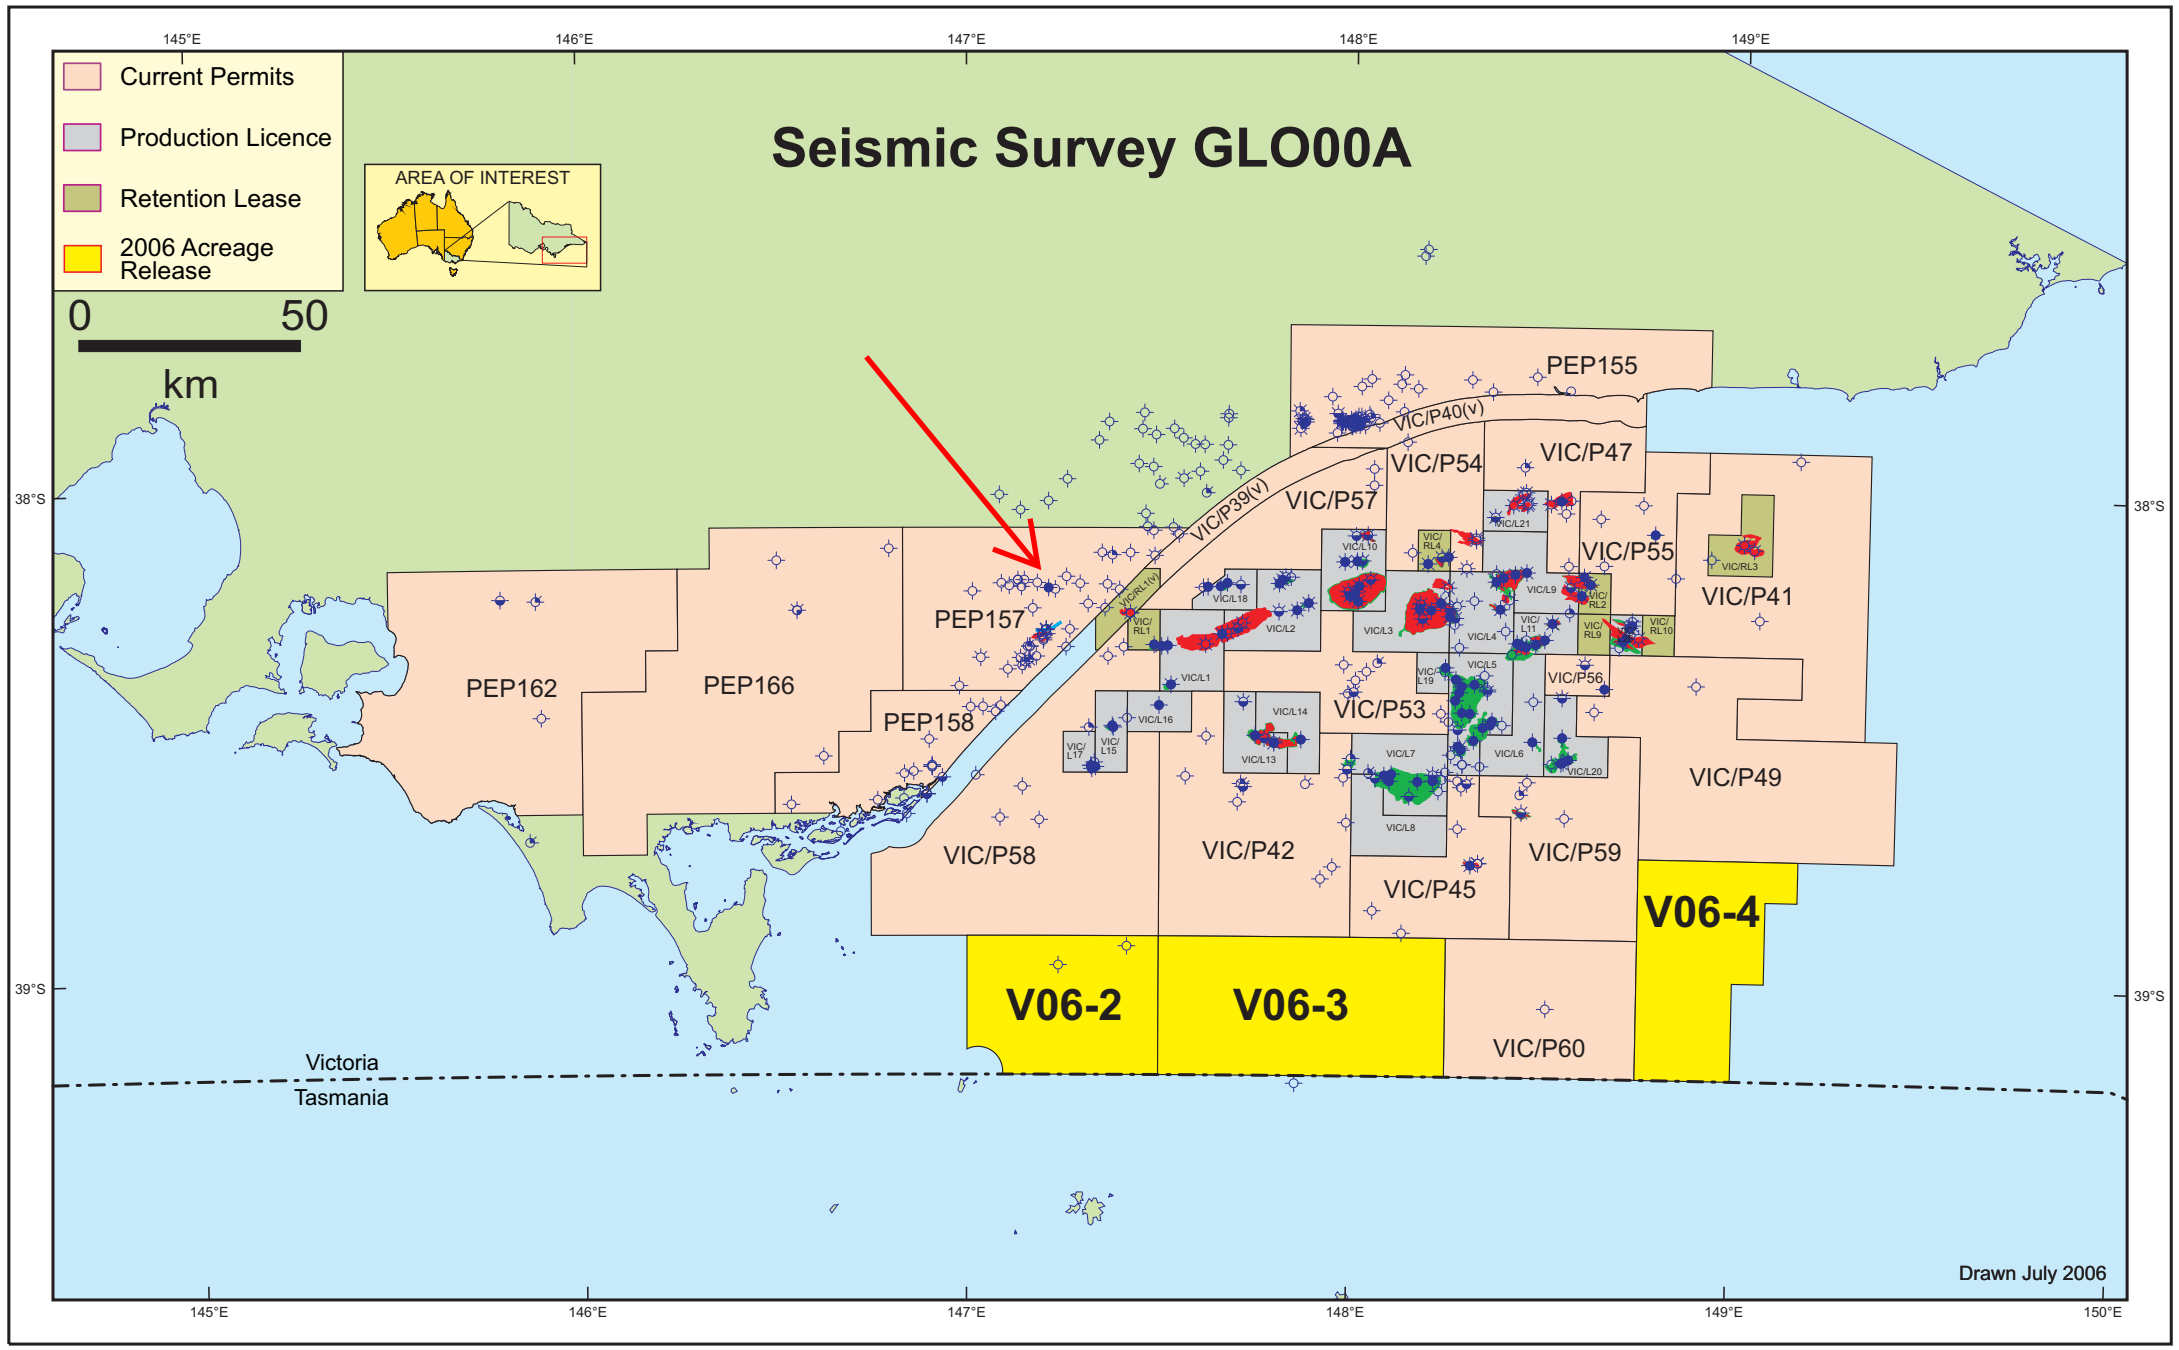

Seismic Survey GLO00A

- Current Permits
- Production Licence
- Retention Lease
- 2006 Acreage Release

Drawn July 2006