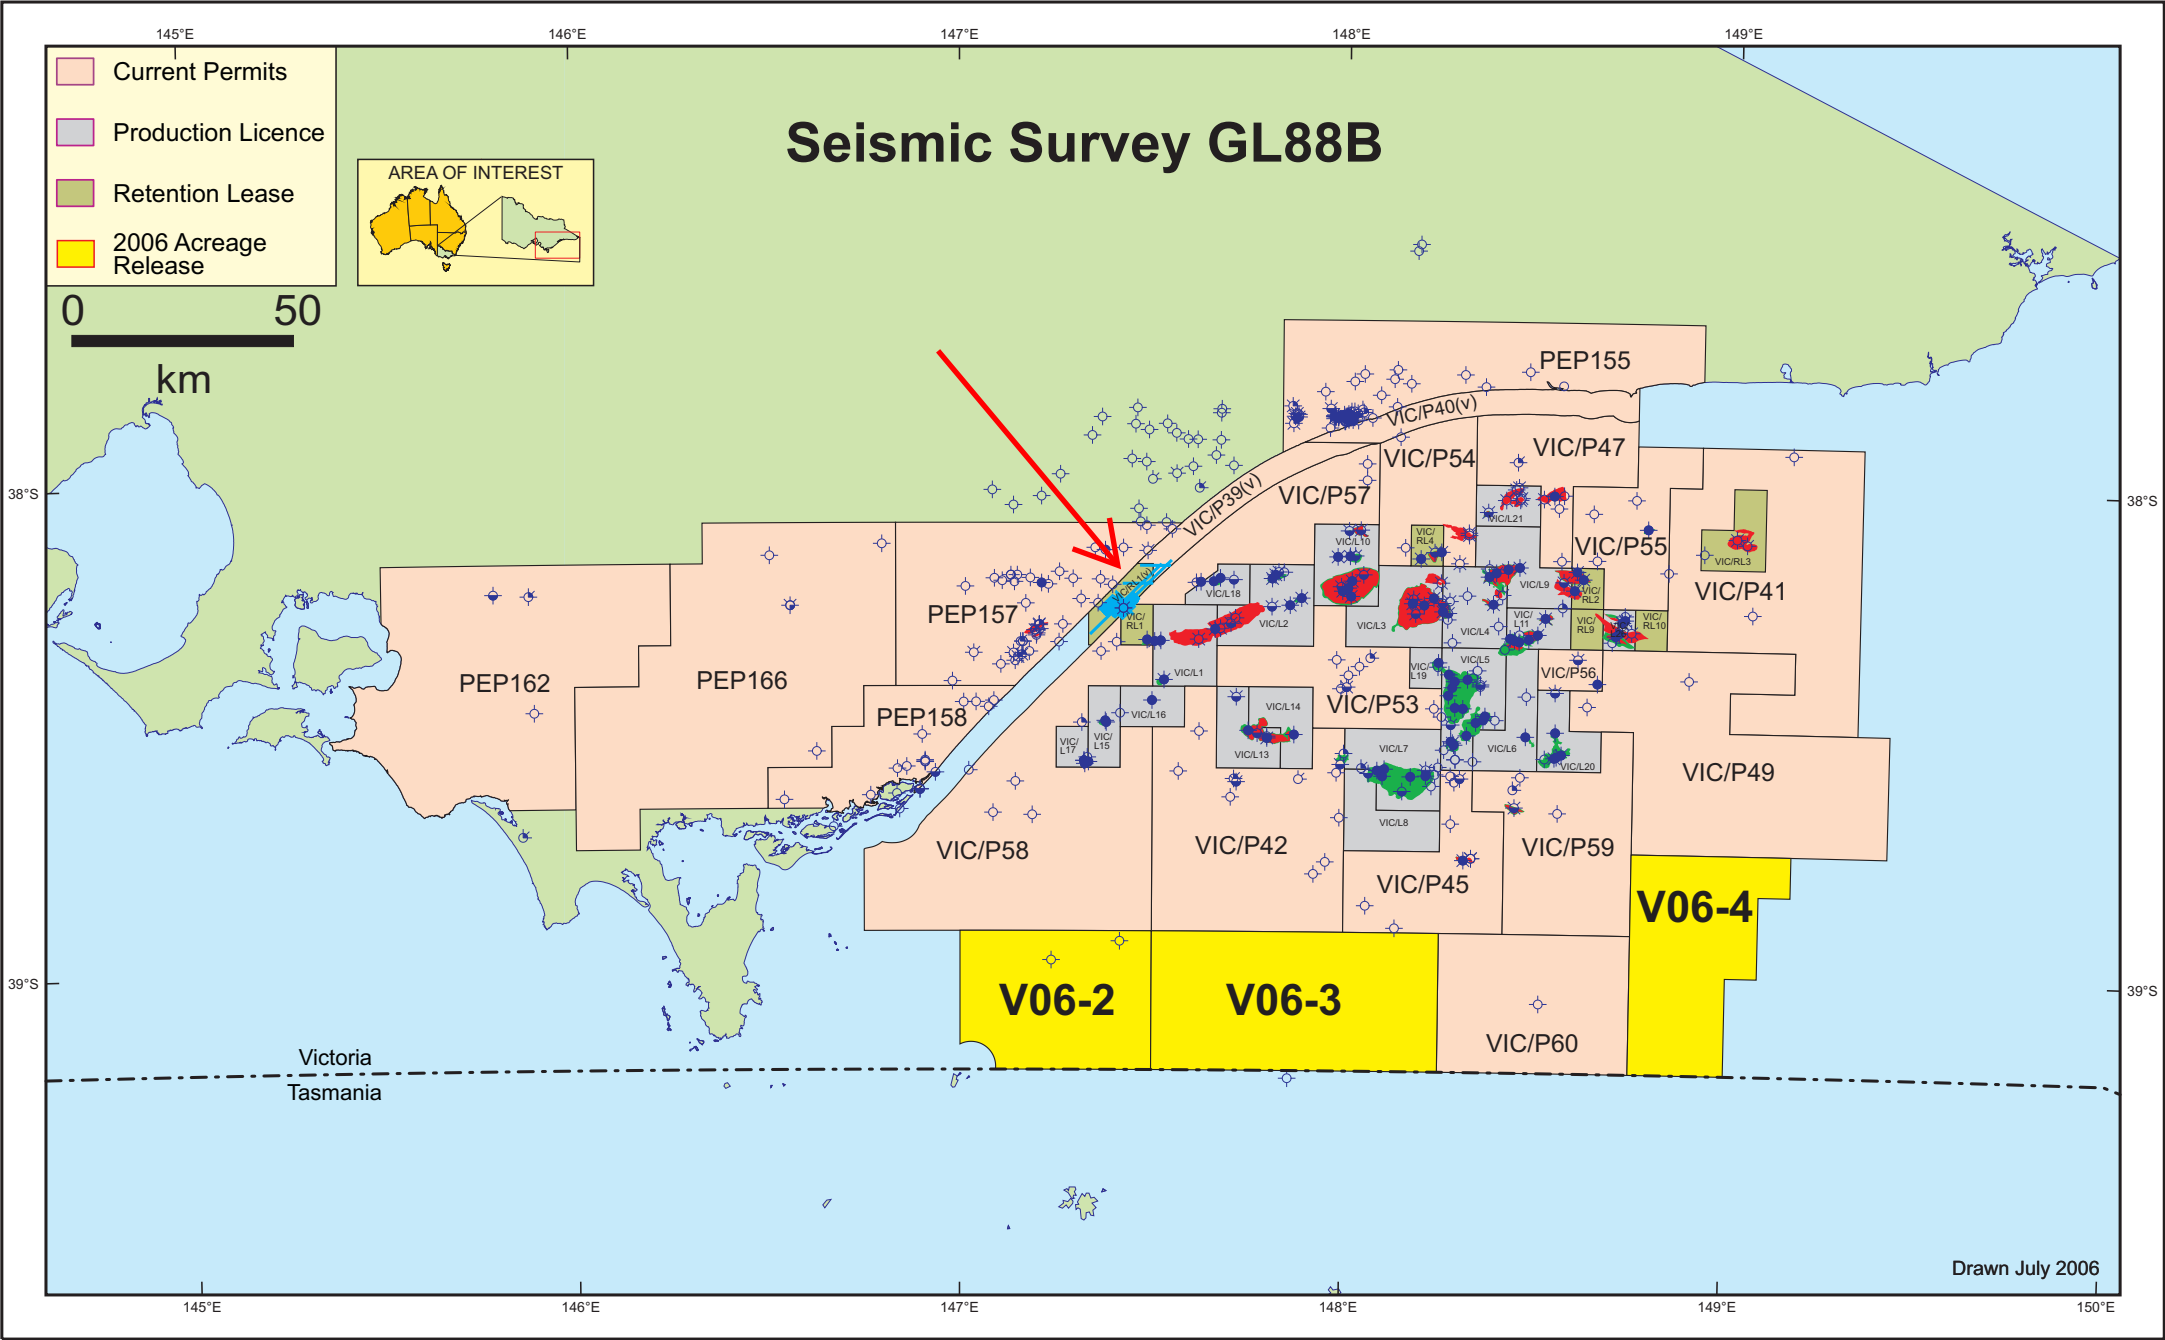

Seismic Survey GL88B

- Current Permits
- Production Licence
- Retention Lease
- 2006 Acreage Release

Drawn July 2006