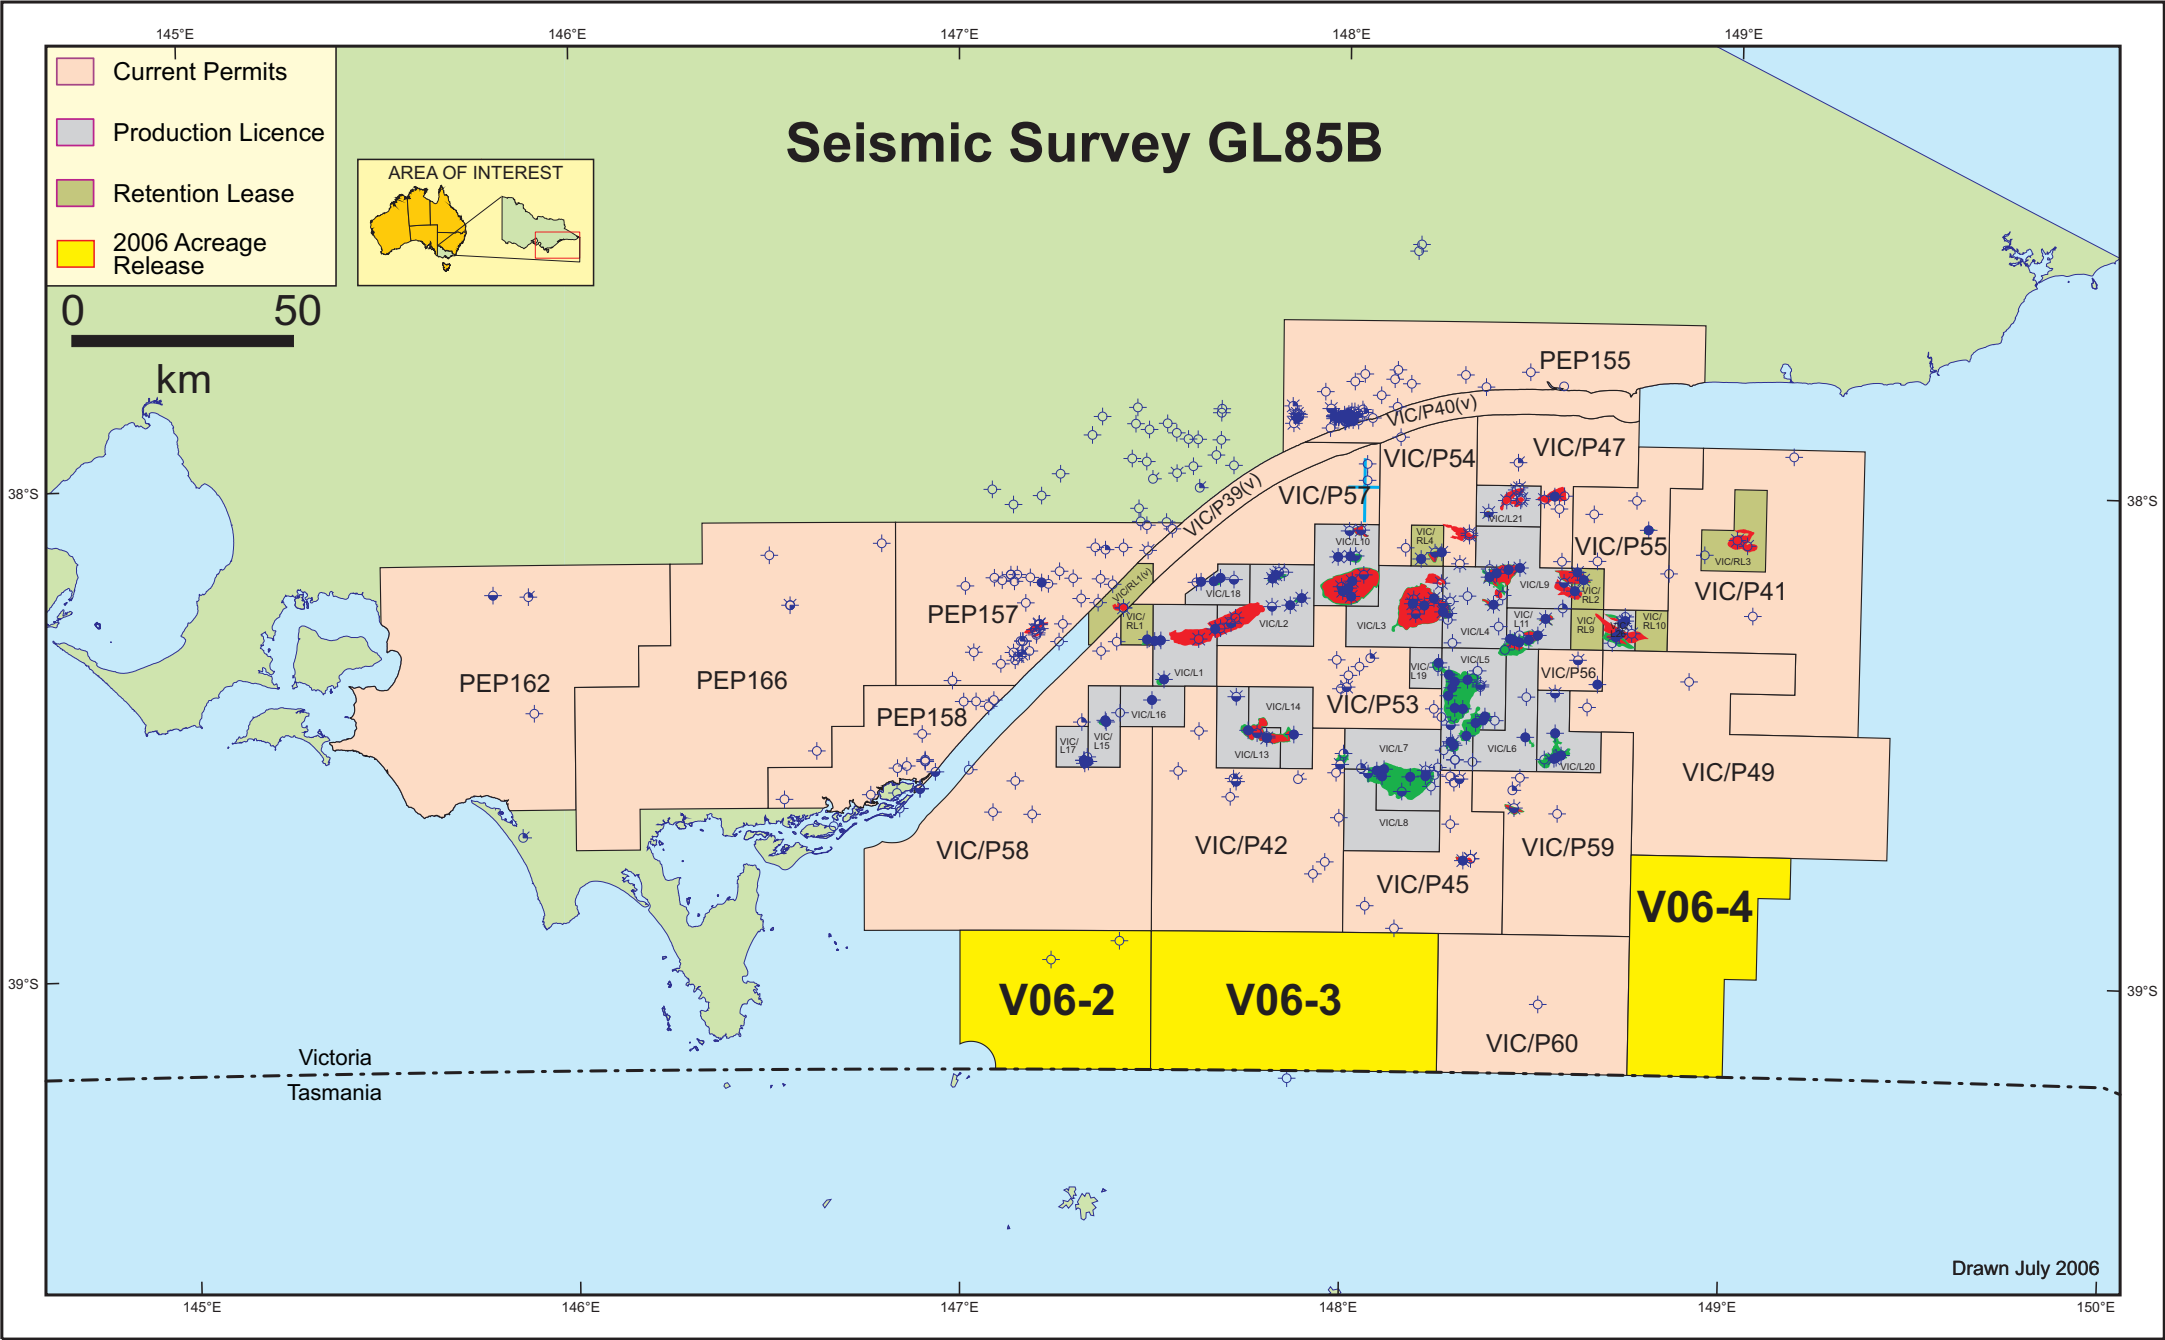

Seismic Survey GL85B

- Current Permits
- Production Licence
- Retention Lease
- 2006 Acreage Release

Drawn July 2006