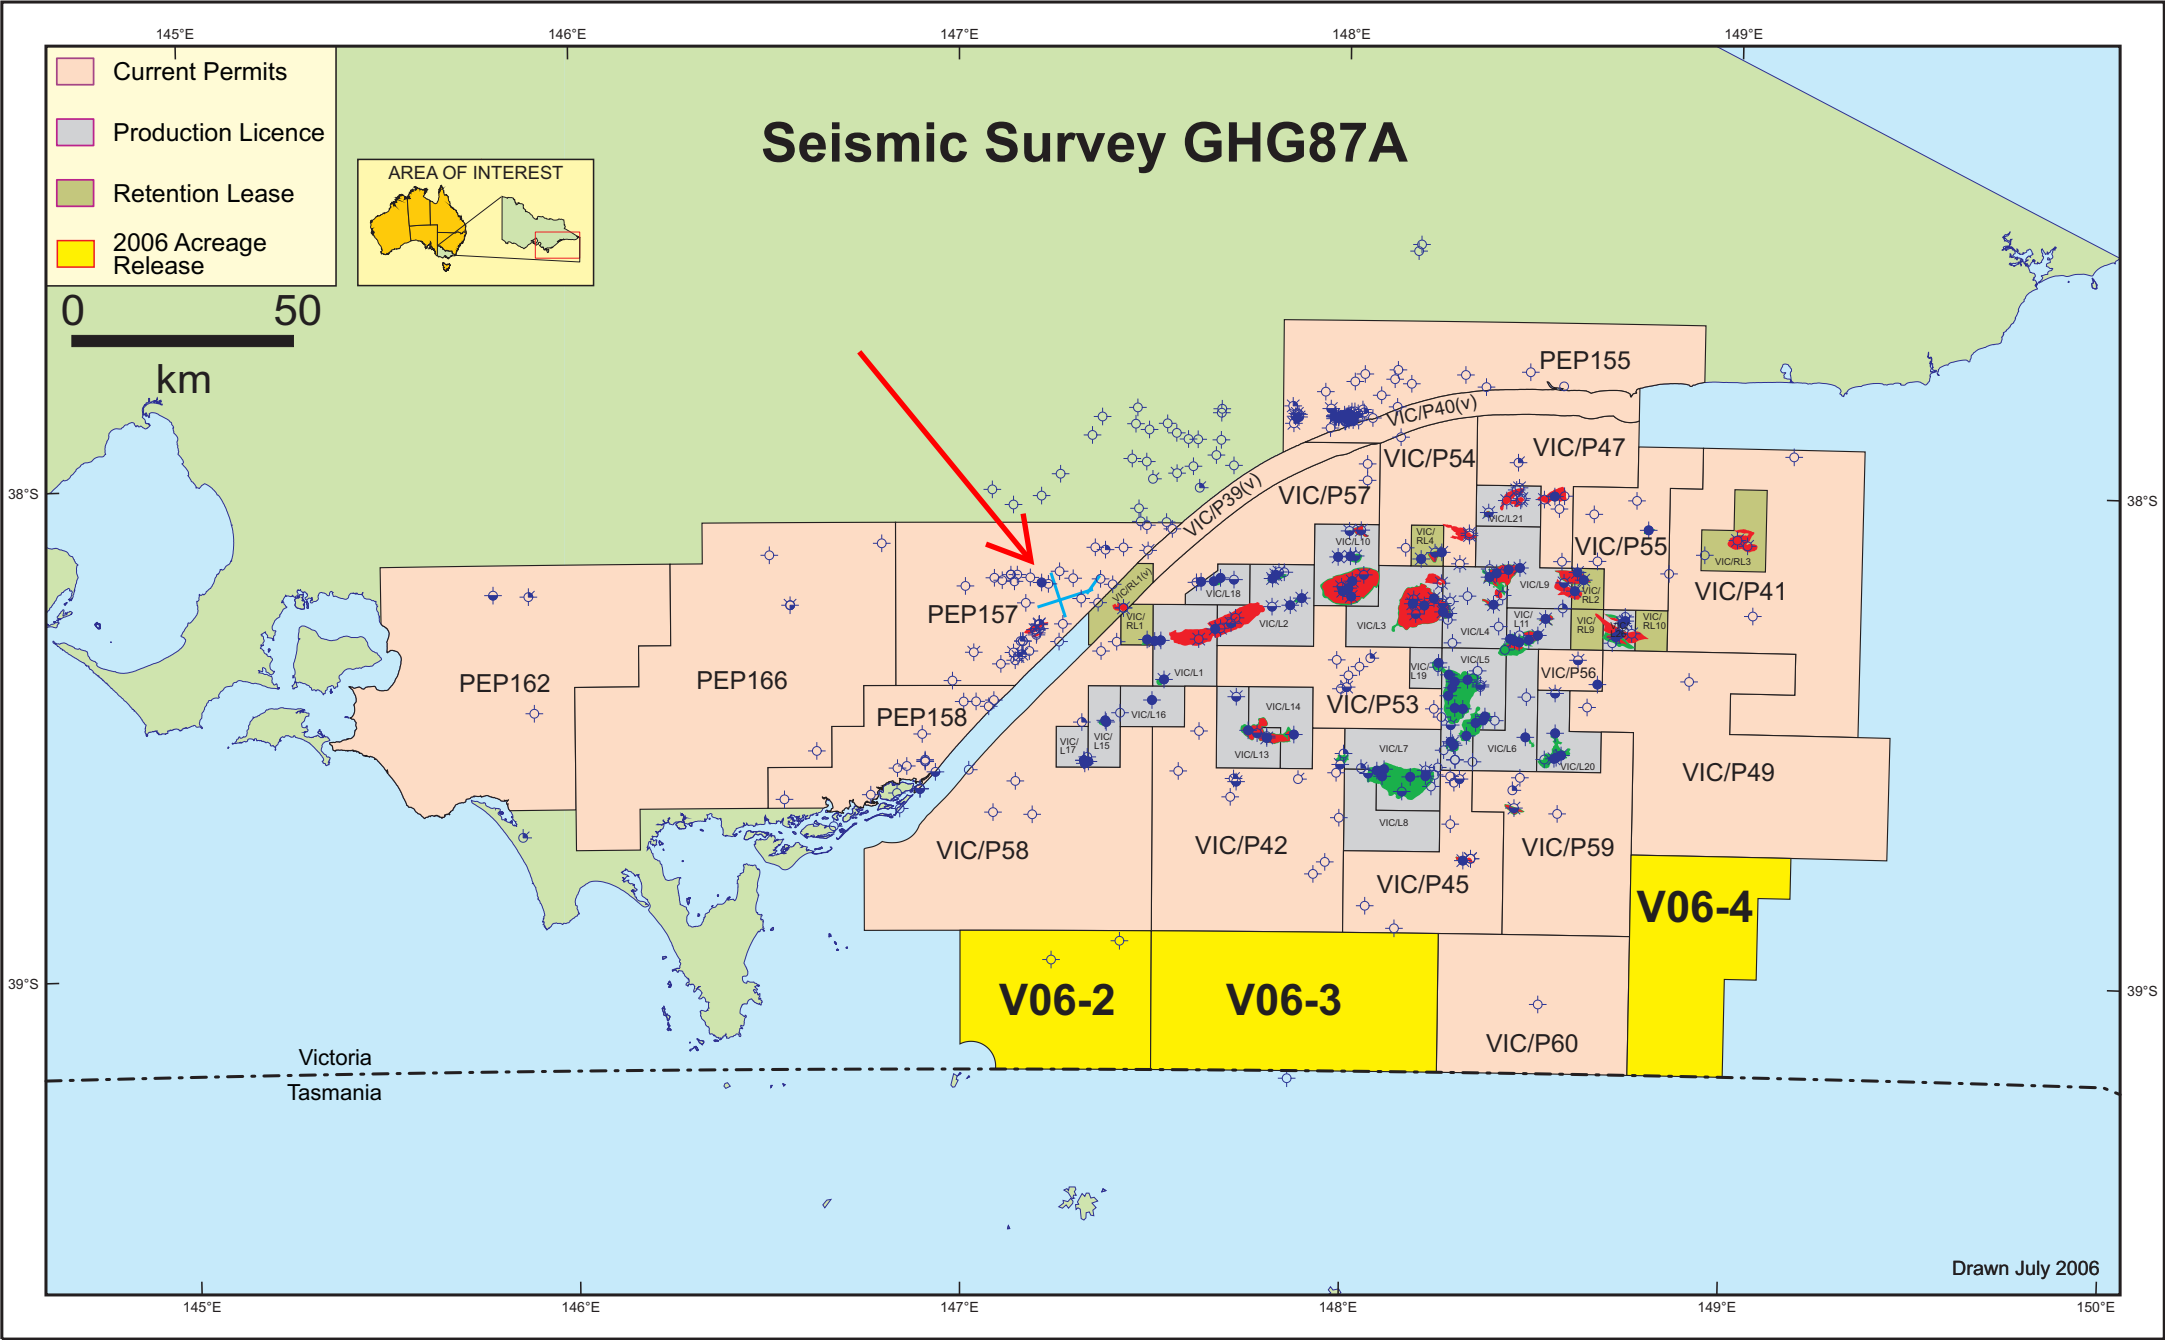

# Seismic Survey GHG87A

- Current Permits
- Production Licence
- Retention Lease
- 2006 Acreage Release

0 50  
km

Drawn July 2006