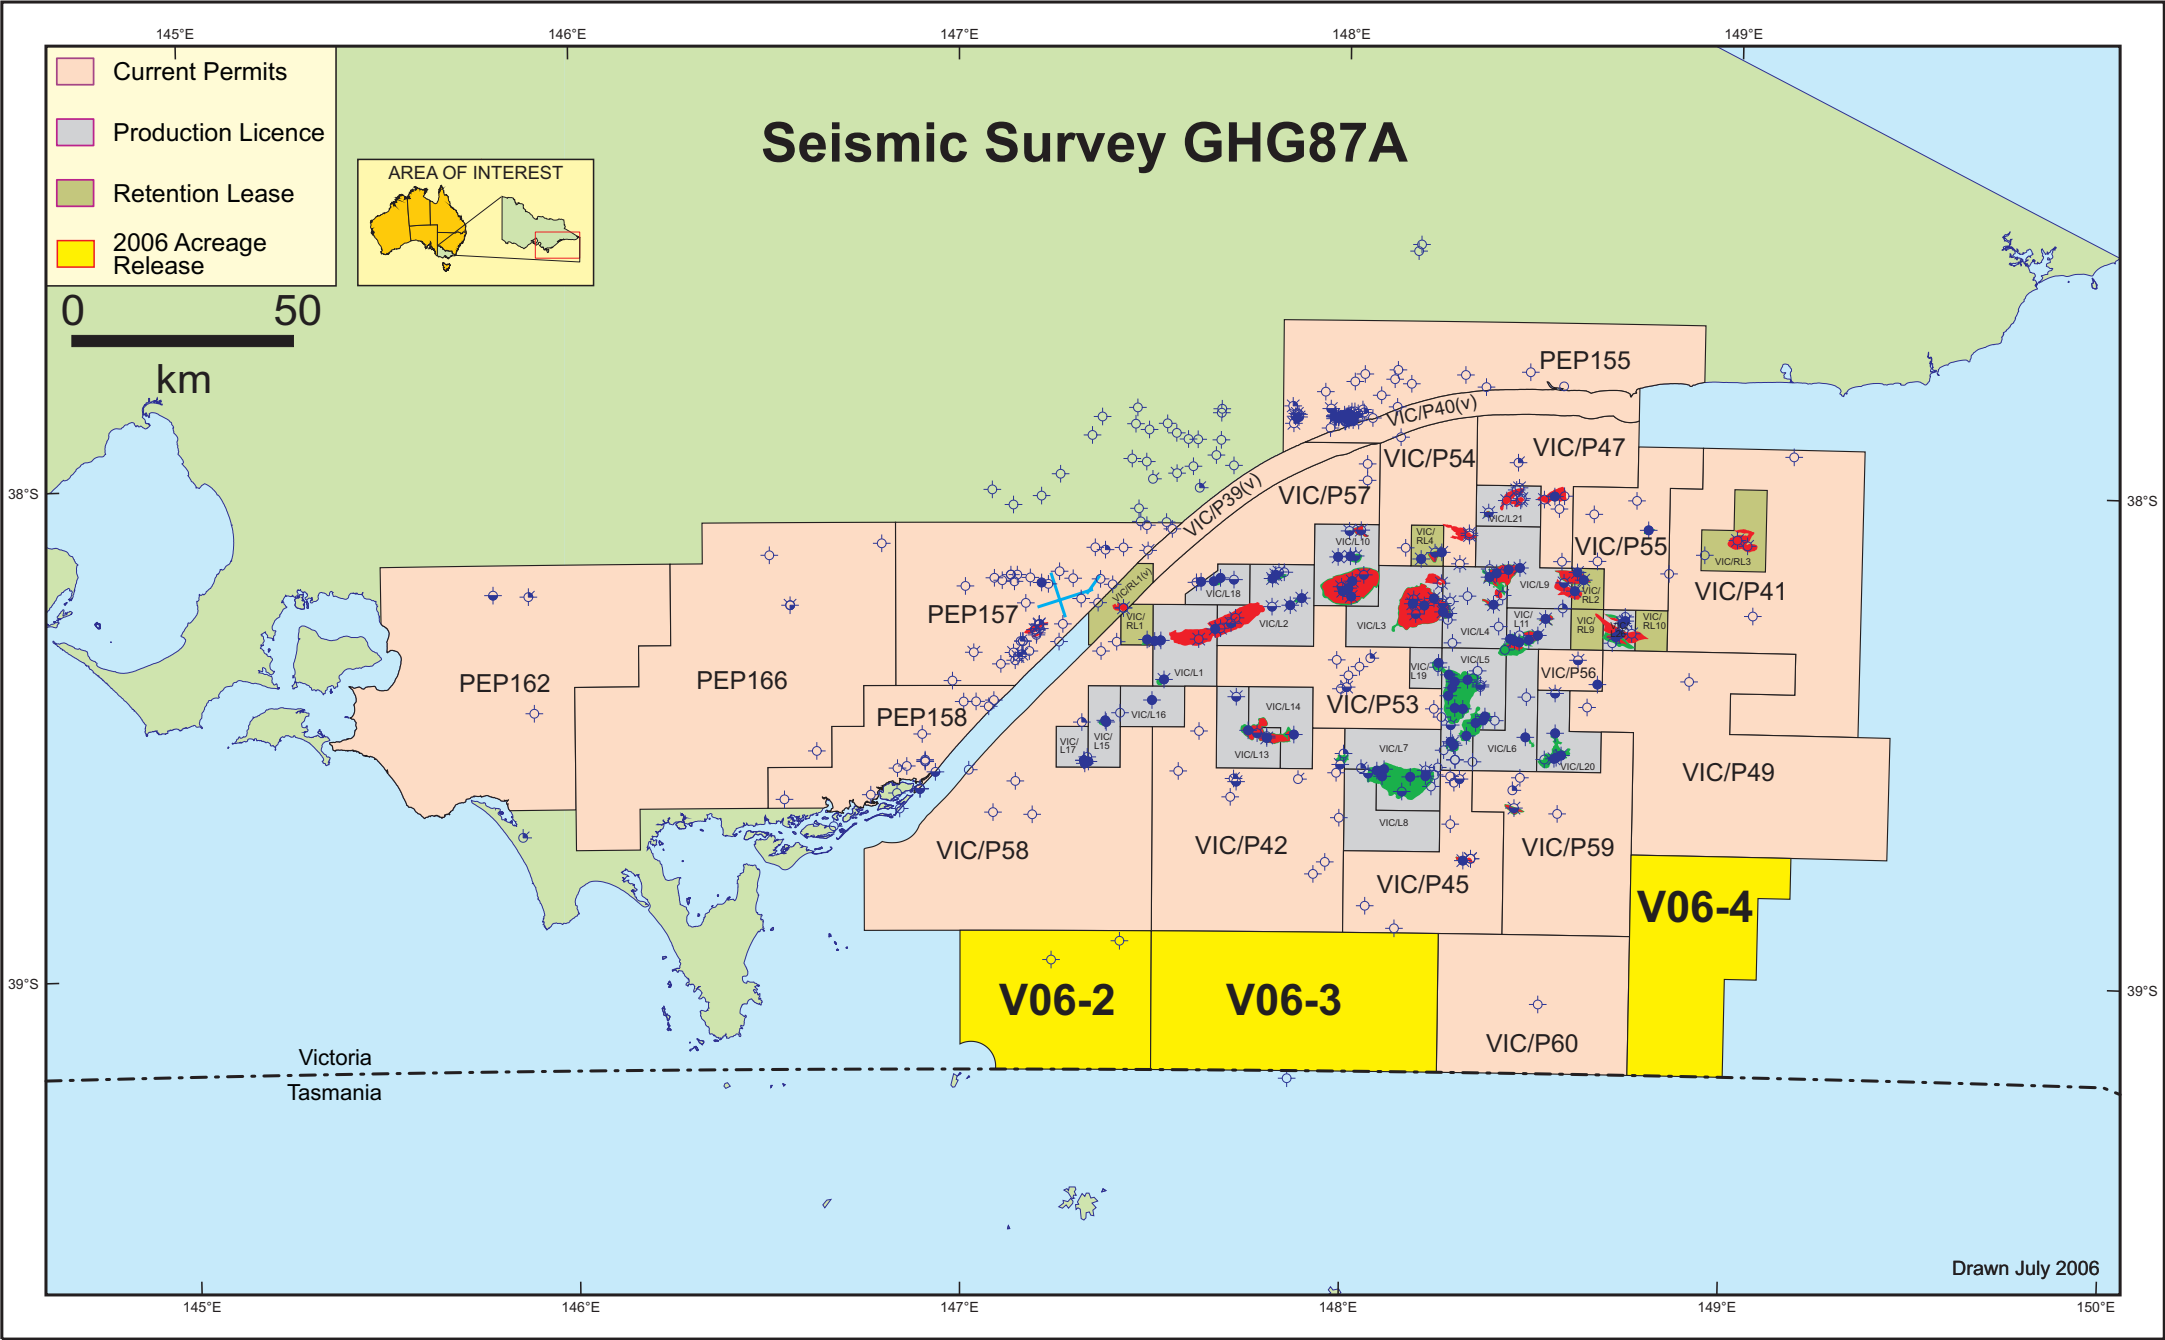

# Seismic Survey GHG87A

- Current Permits
- Production Licence
- Retention Lease
- 2006 Acreage Release

Drawn July 2006