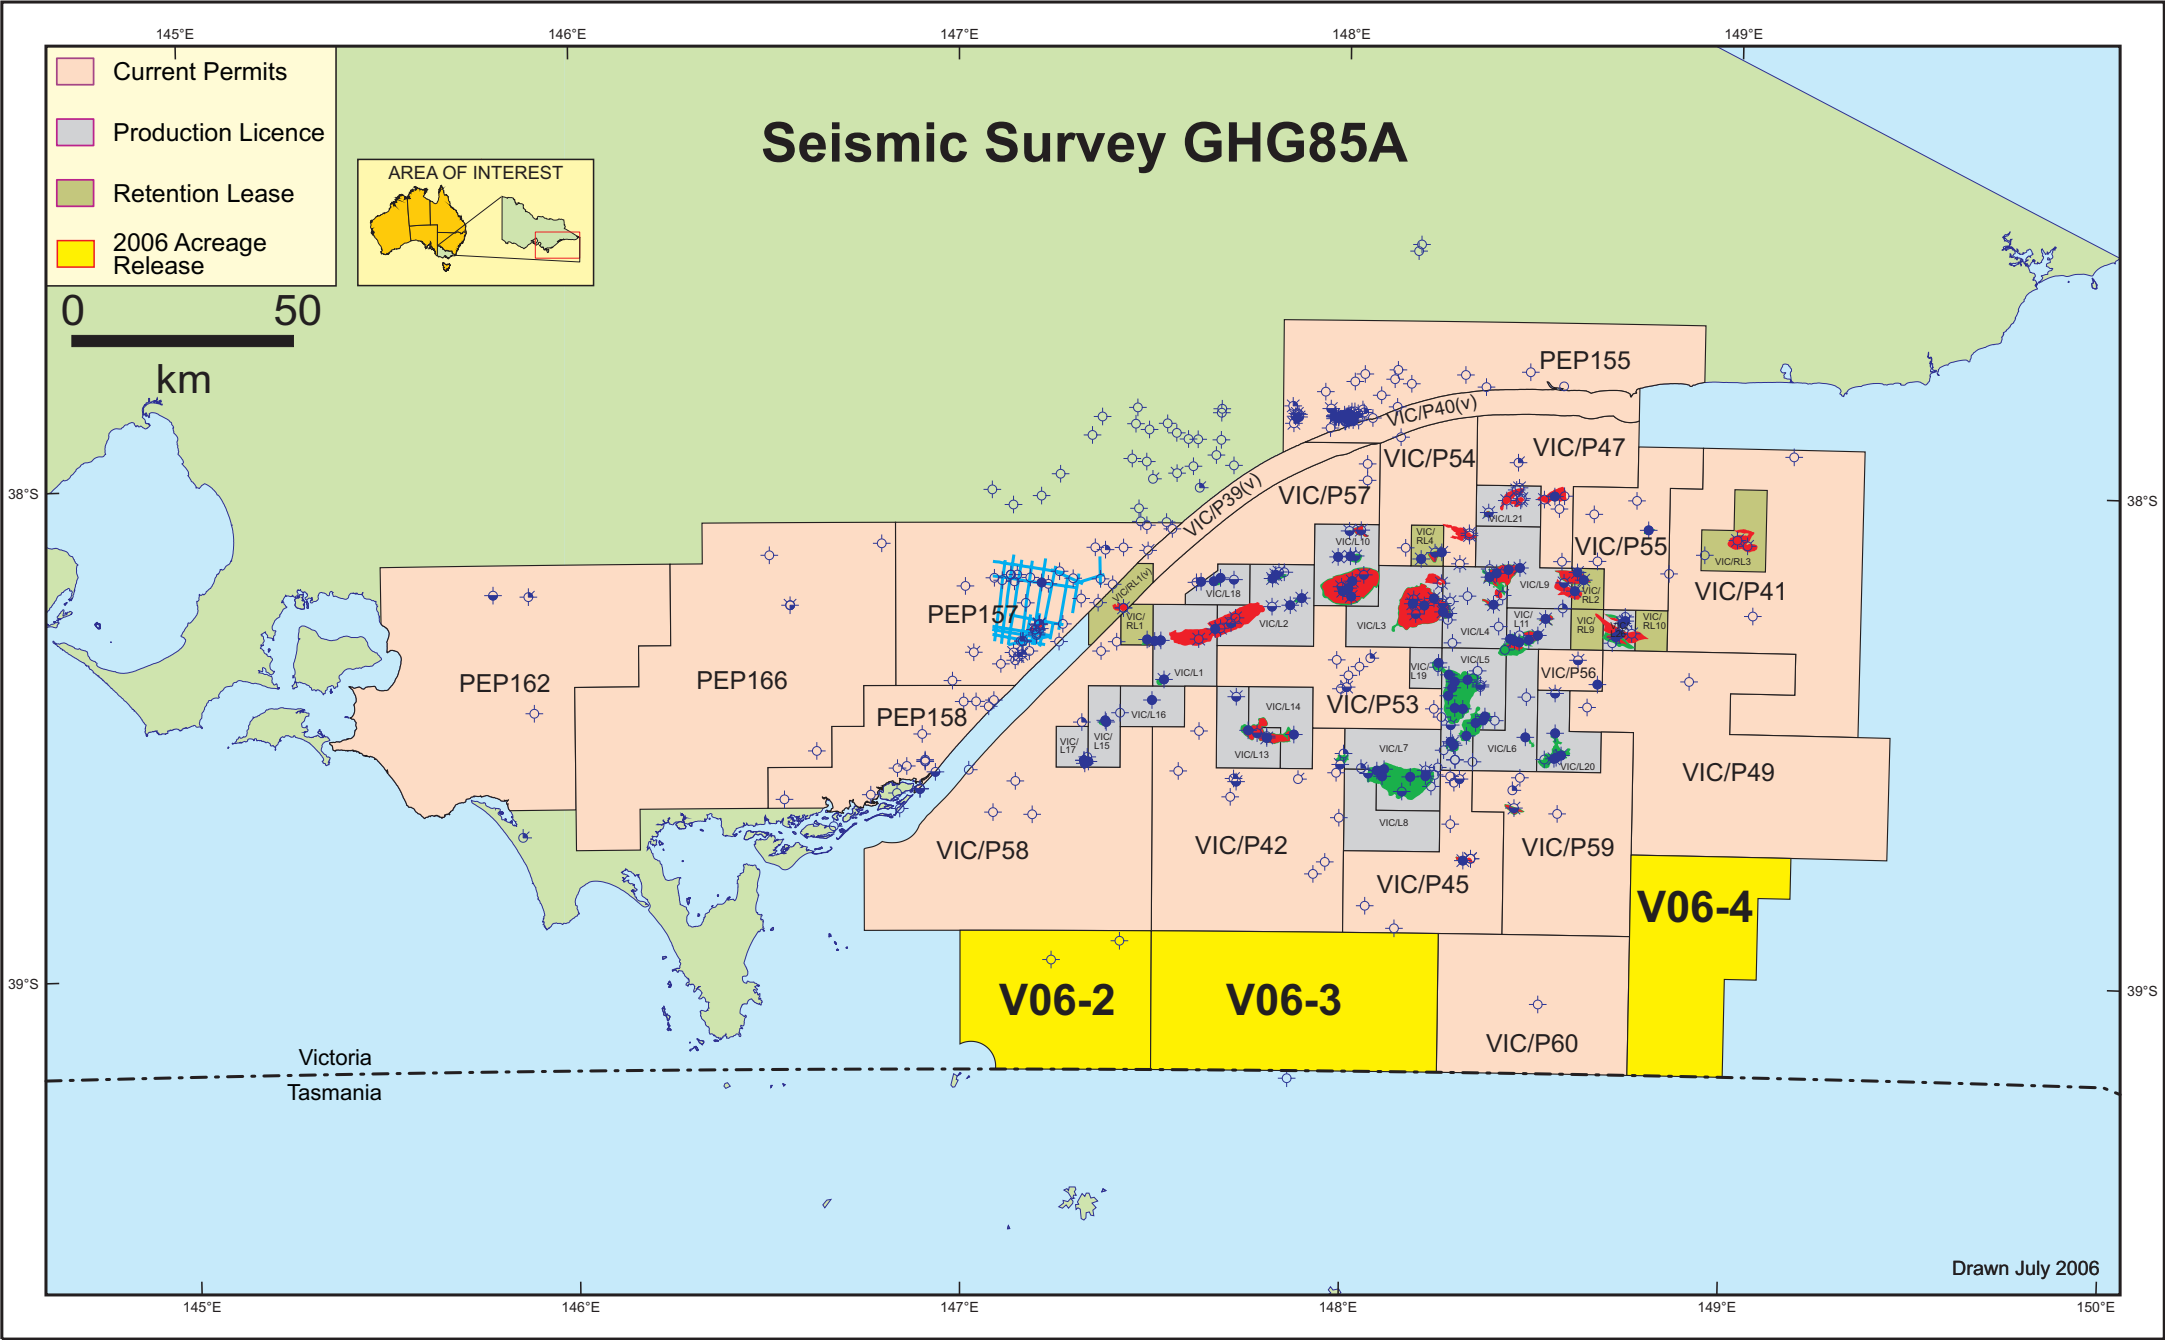

Seismic Survey GHG85A

- Current Permits
- Production Licence
- Retention Lease
- 2006 Acreage Release

0 50
km

Drawn July 2006