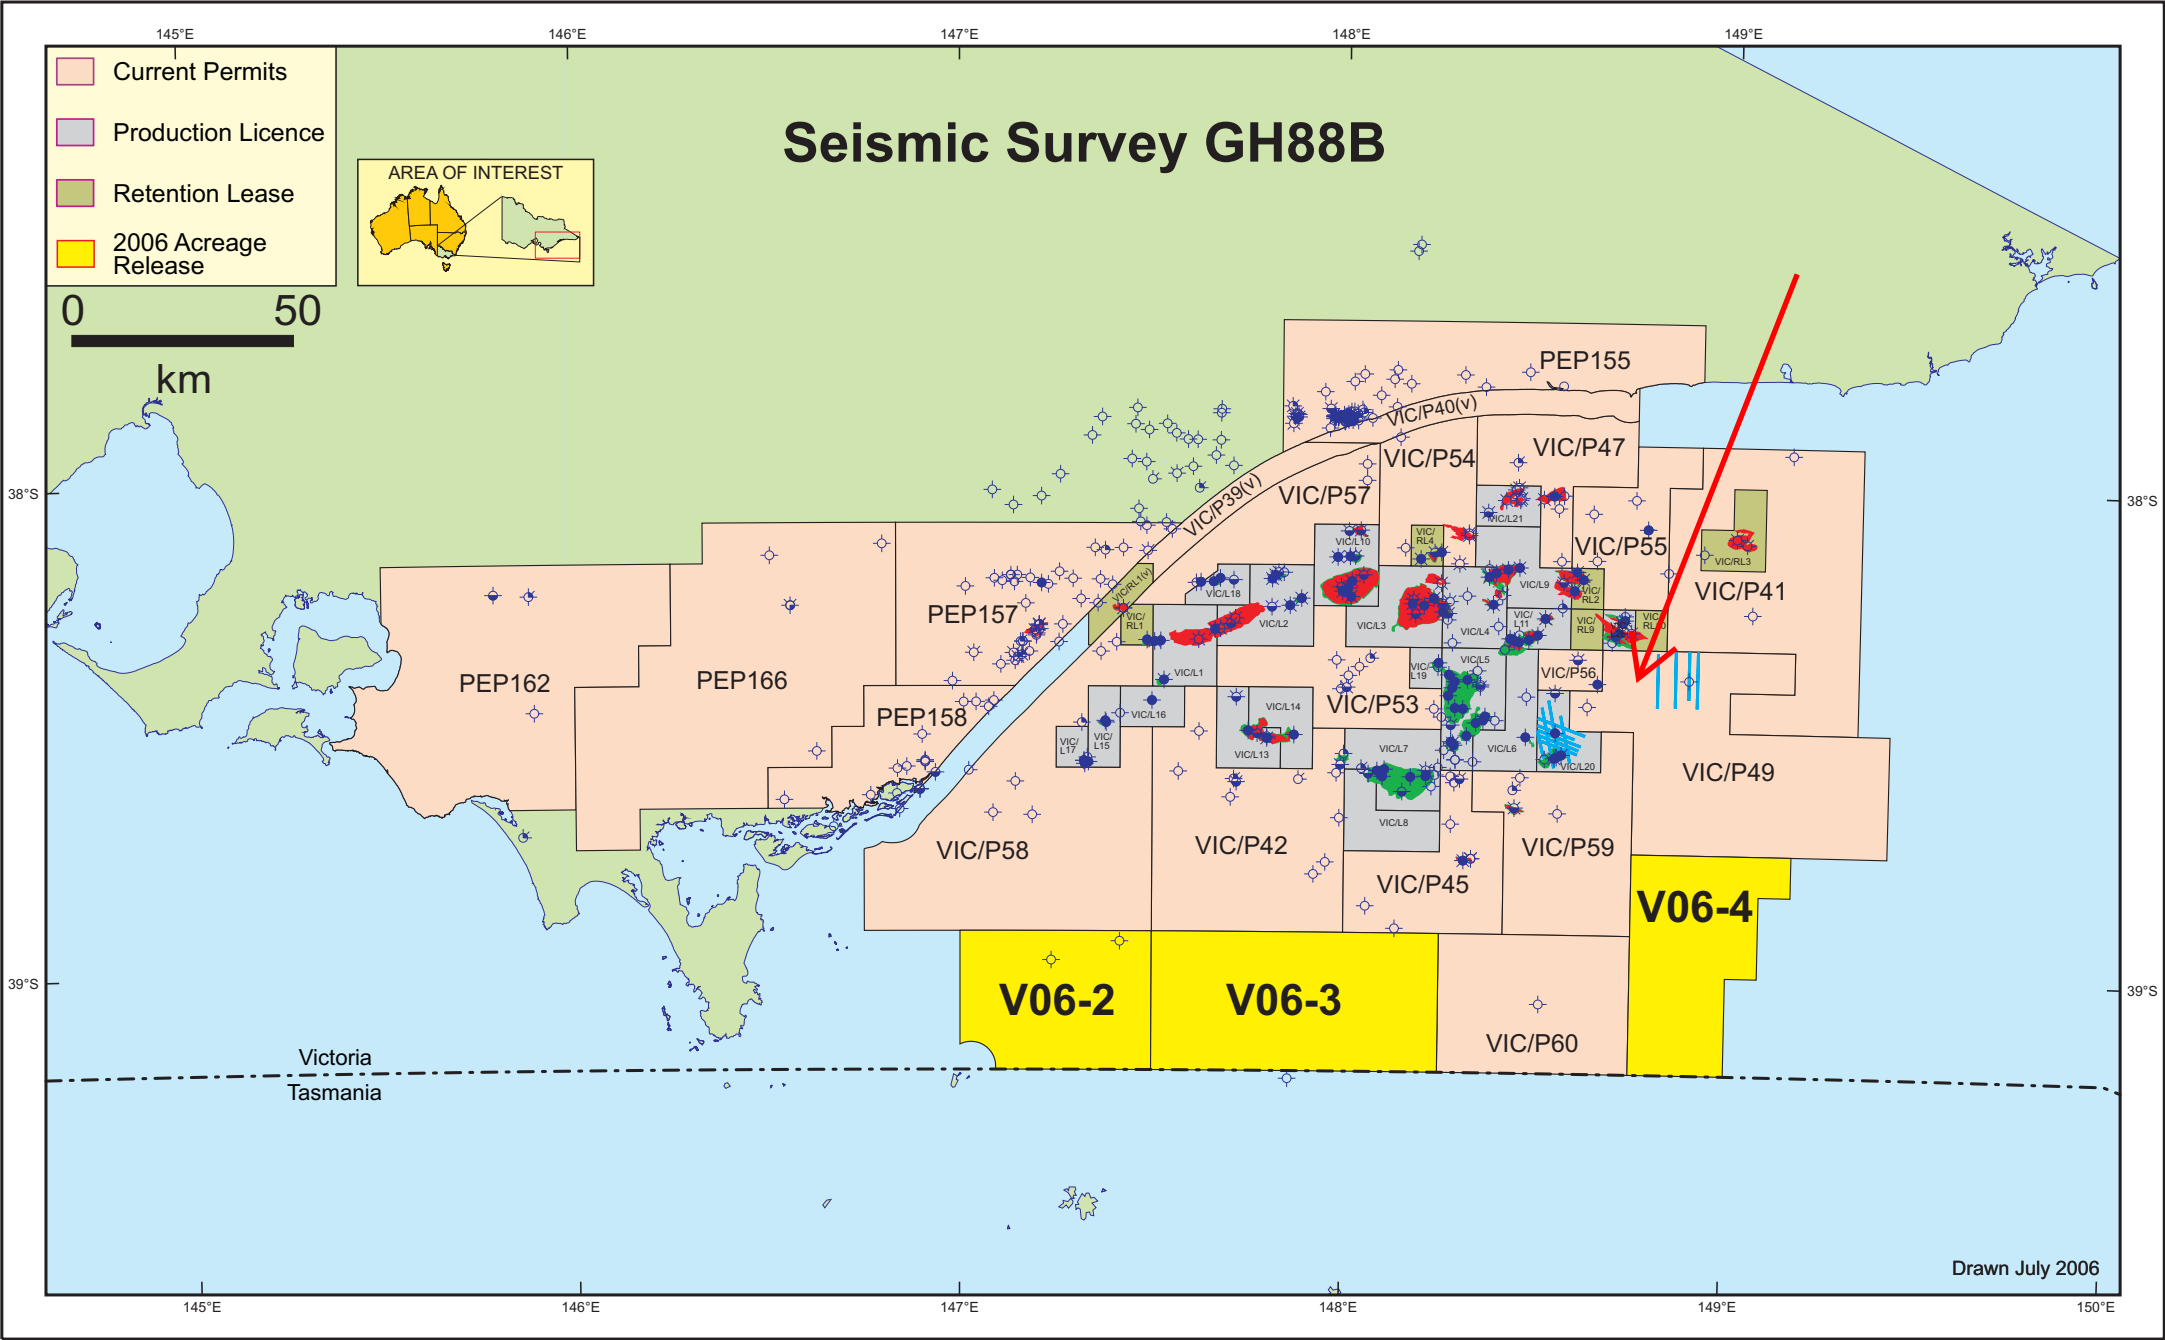

# Seismic Survey GH88B

- Current Permits
- Production Licence
- Retention Lease
- 2006 Acreage Release

Drawn July 2006