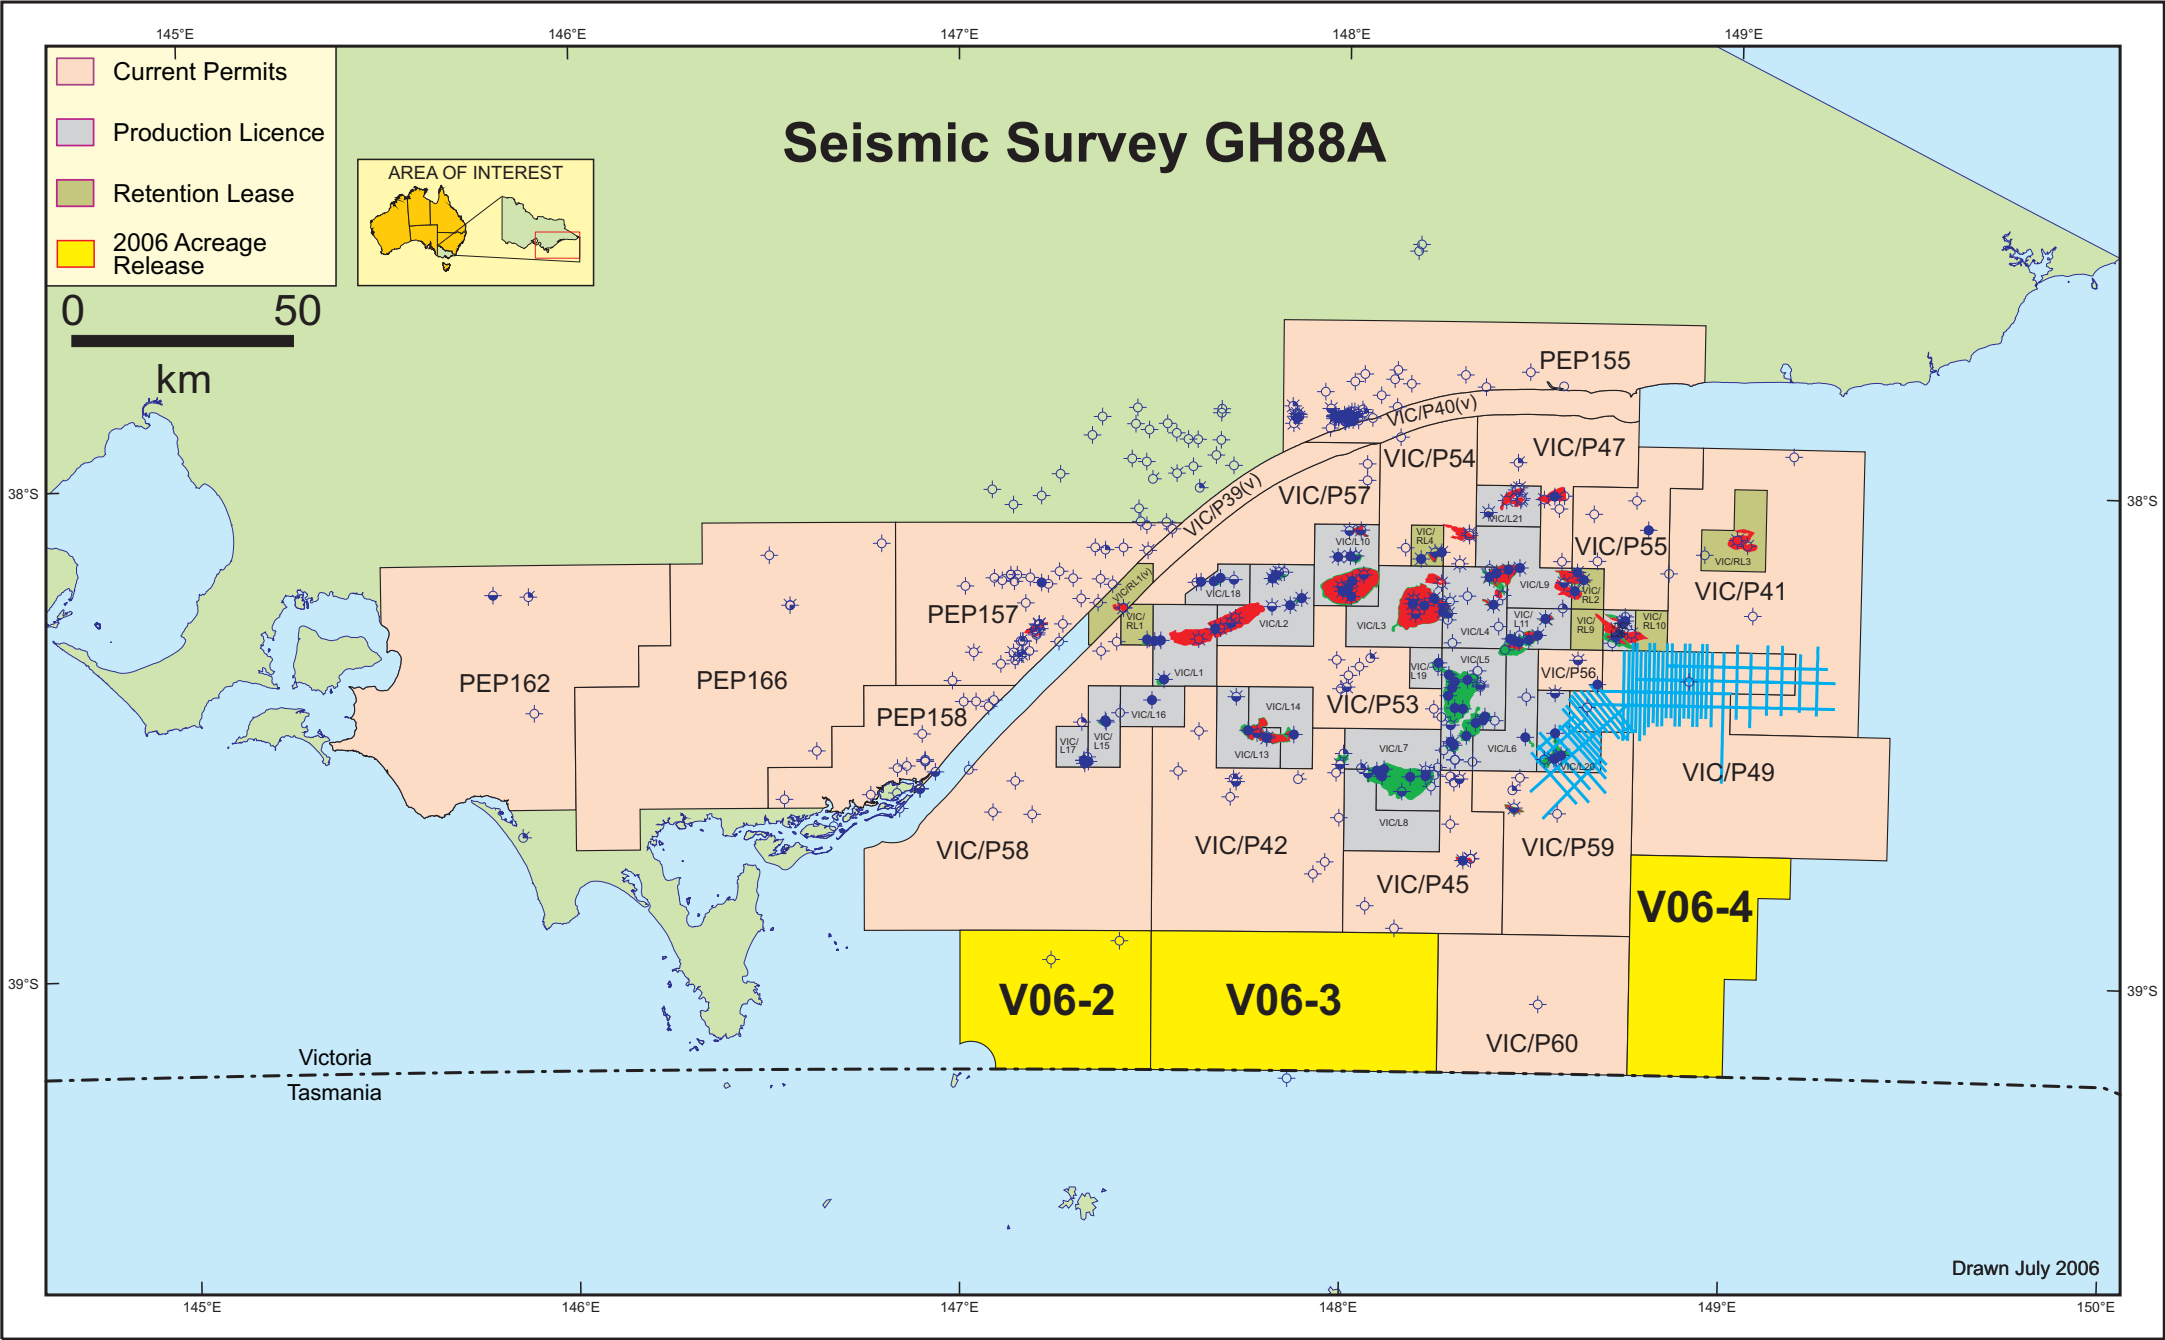

# Seismic Survey GH88A

- Current Permits
- Production Licence
- Retention Lease
- 2006 Acreage Release

Drawn July 2006