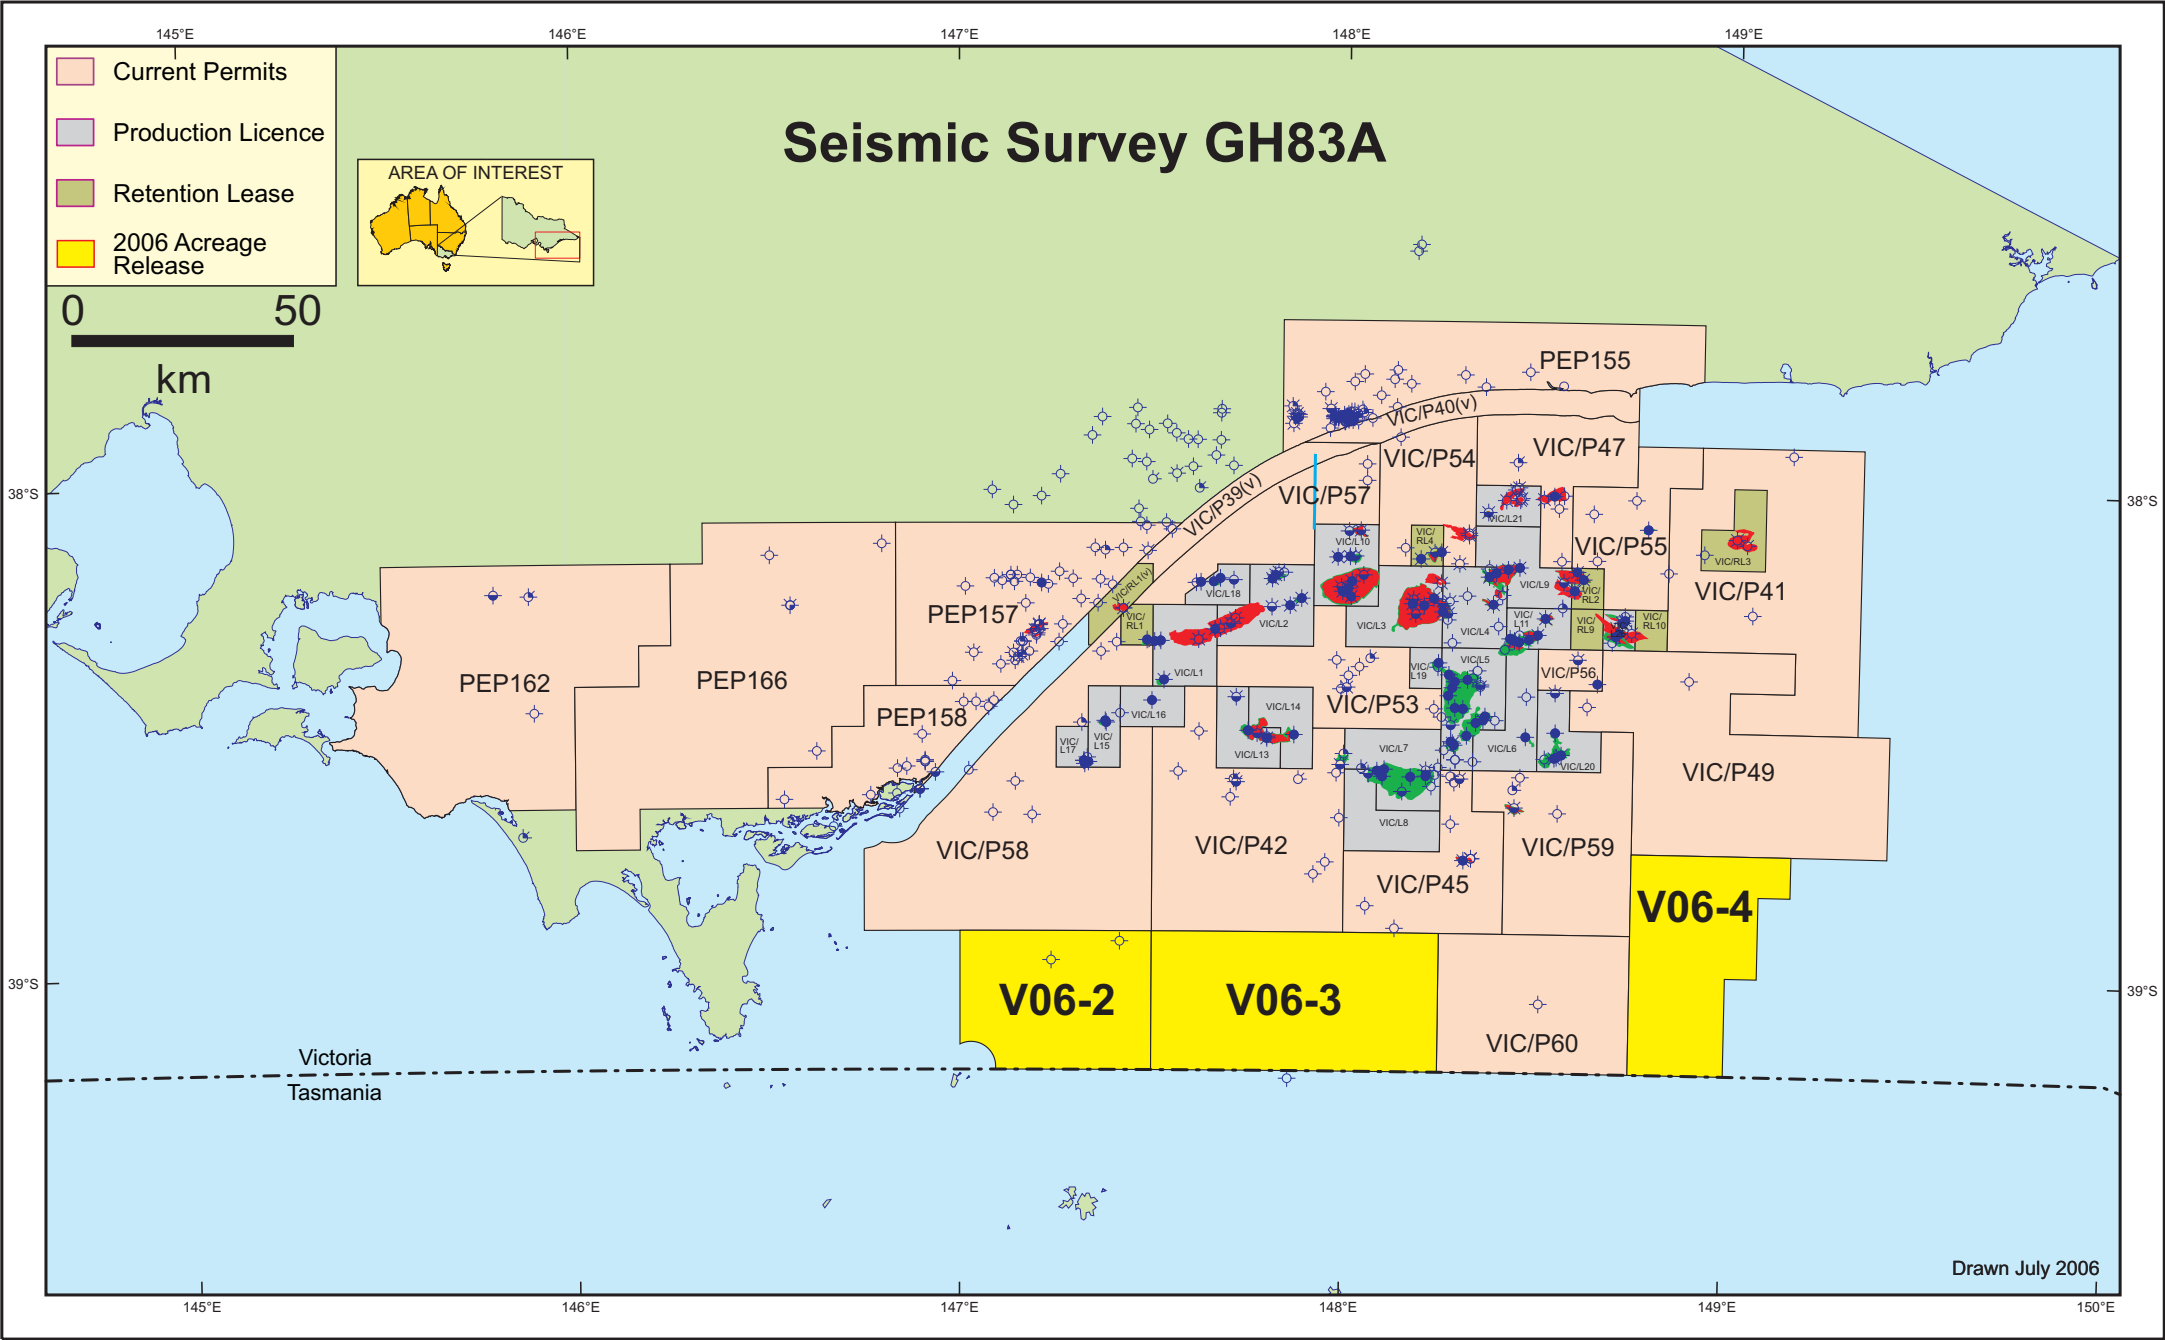

Seismic Survey GH83A

- Current Permits
- Production Licence
- Retention Lease
- 2006 Acreage Release

Drawn July 2006