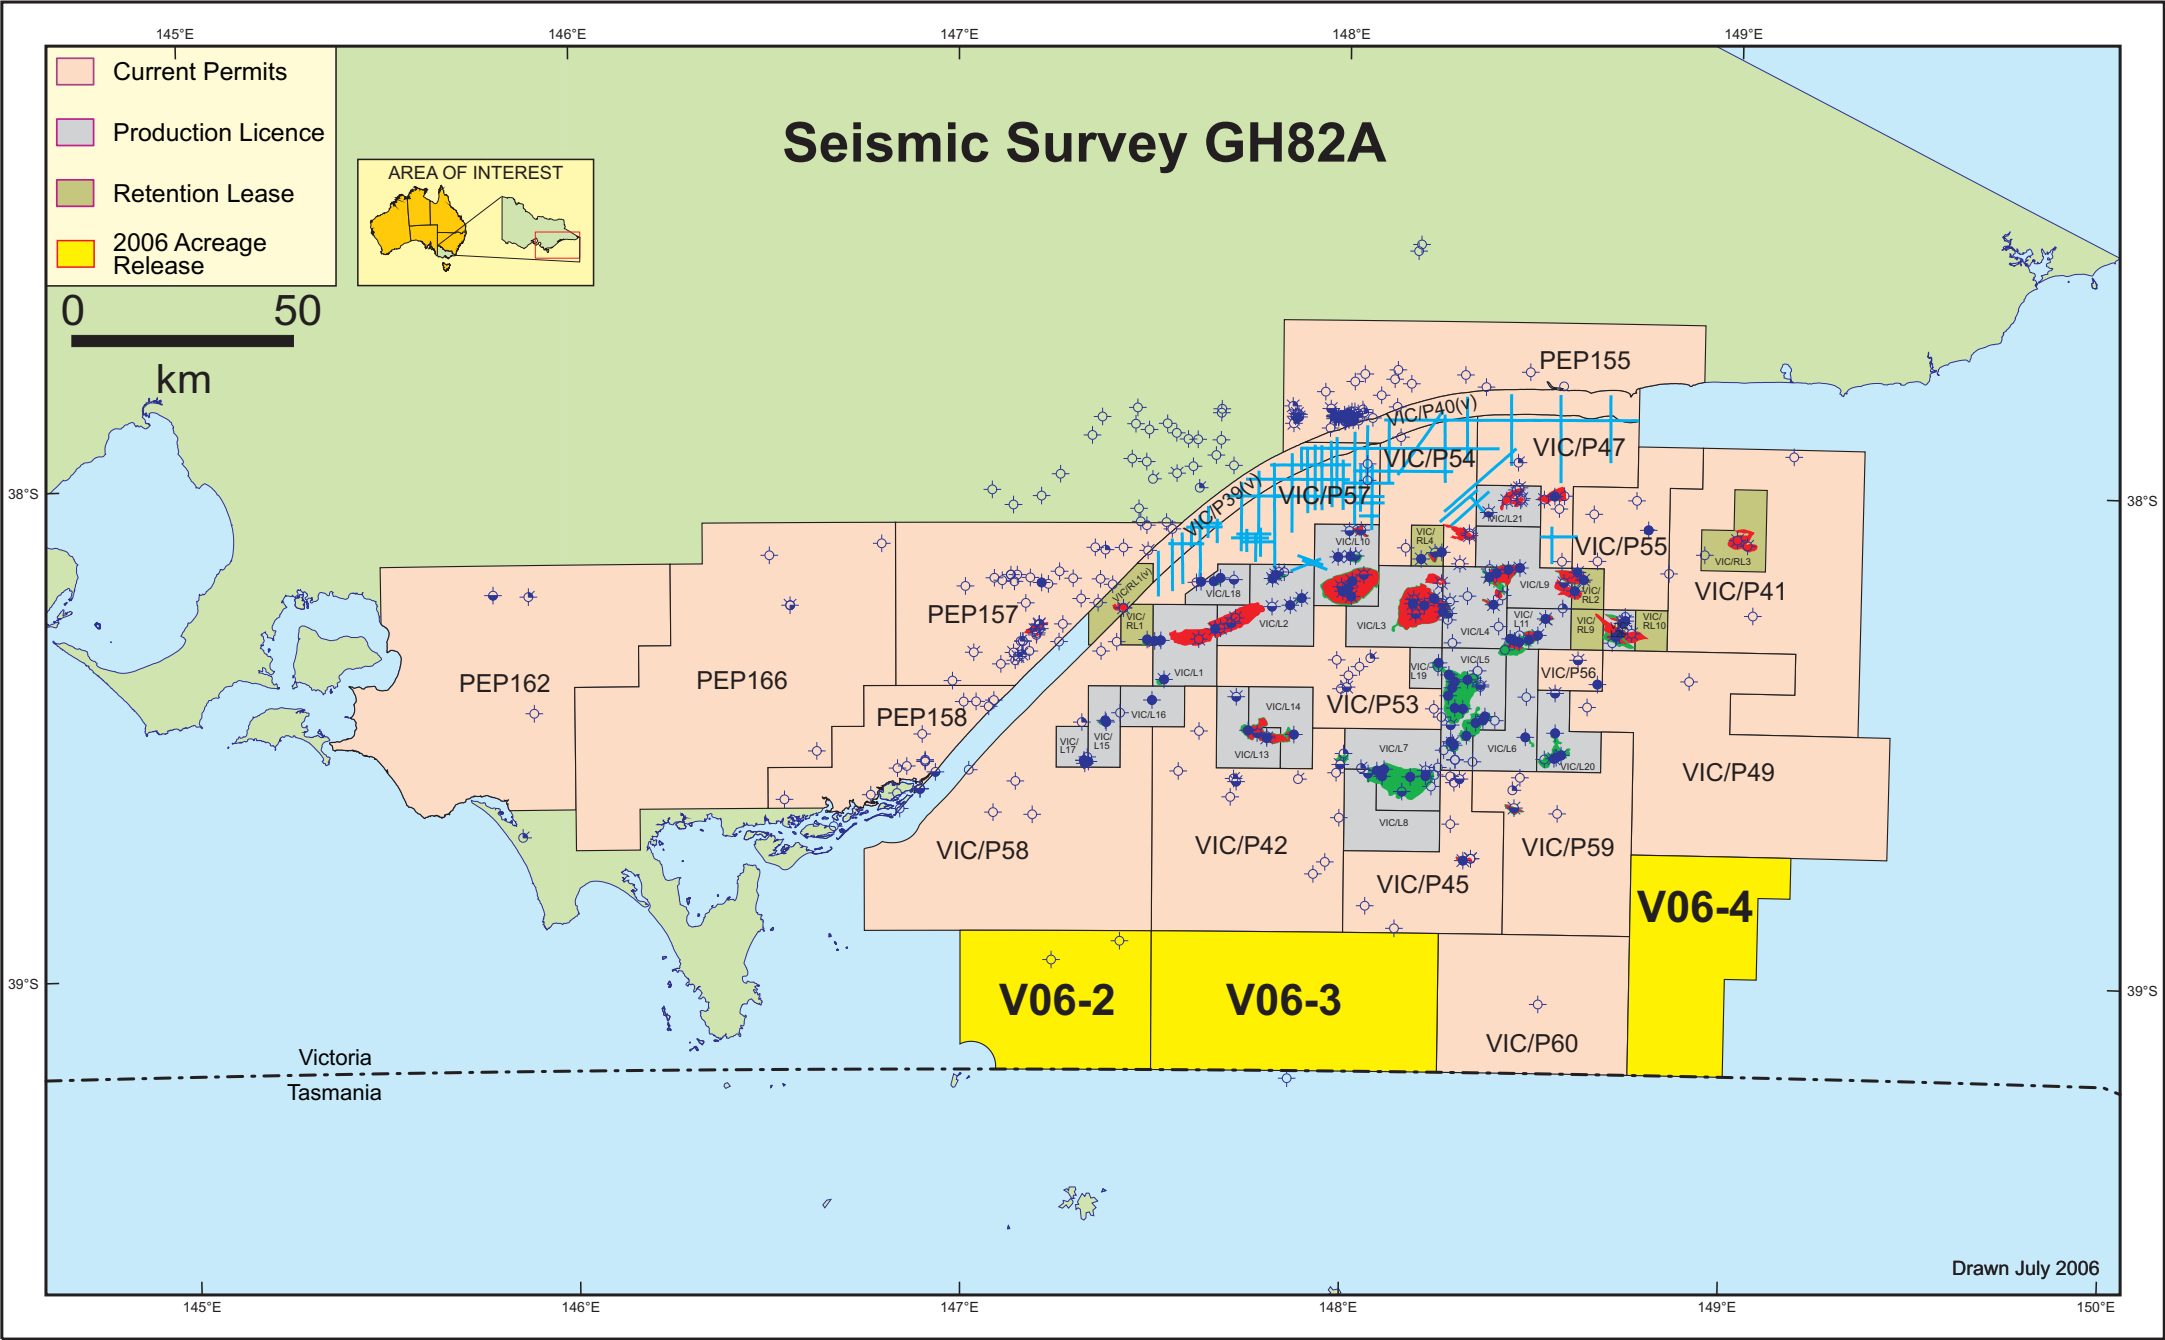

Seismic Survey GH82A

- Current Permits
- Production Licence
- Retention Lease
- 2006 Acreage Release

Drawn July 2006