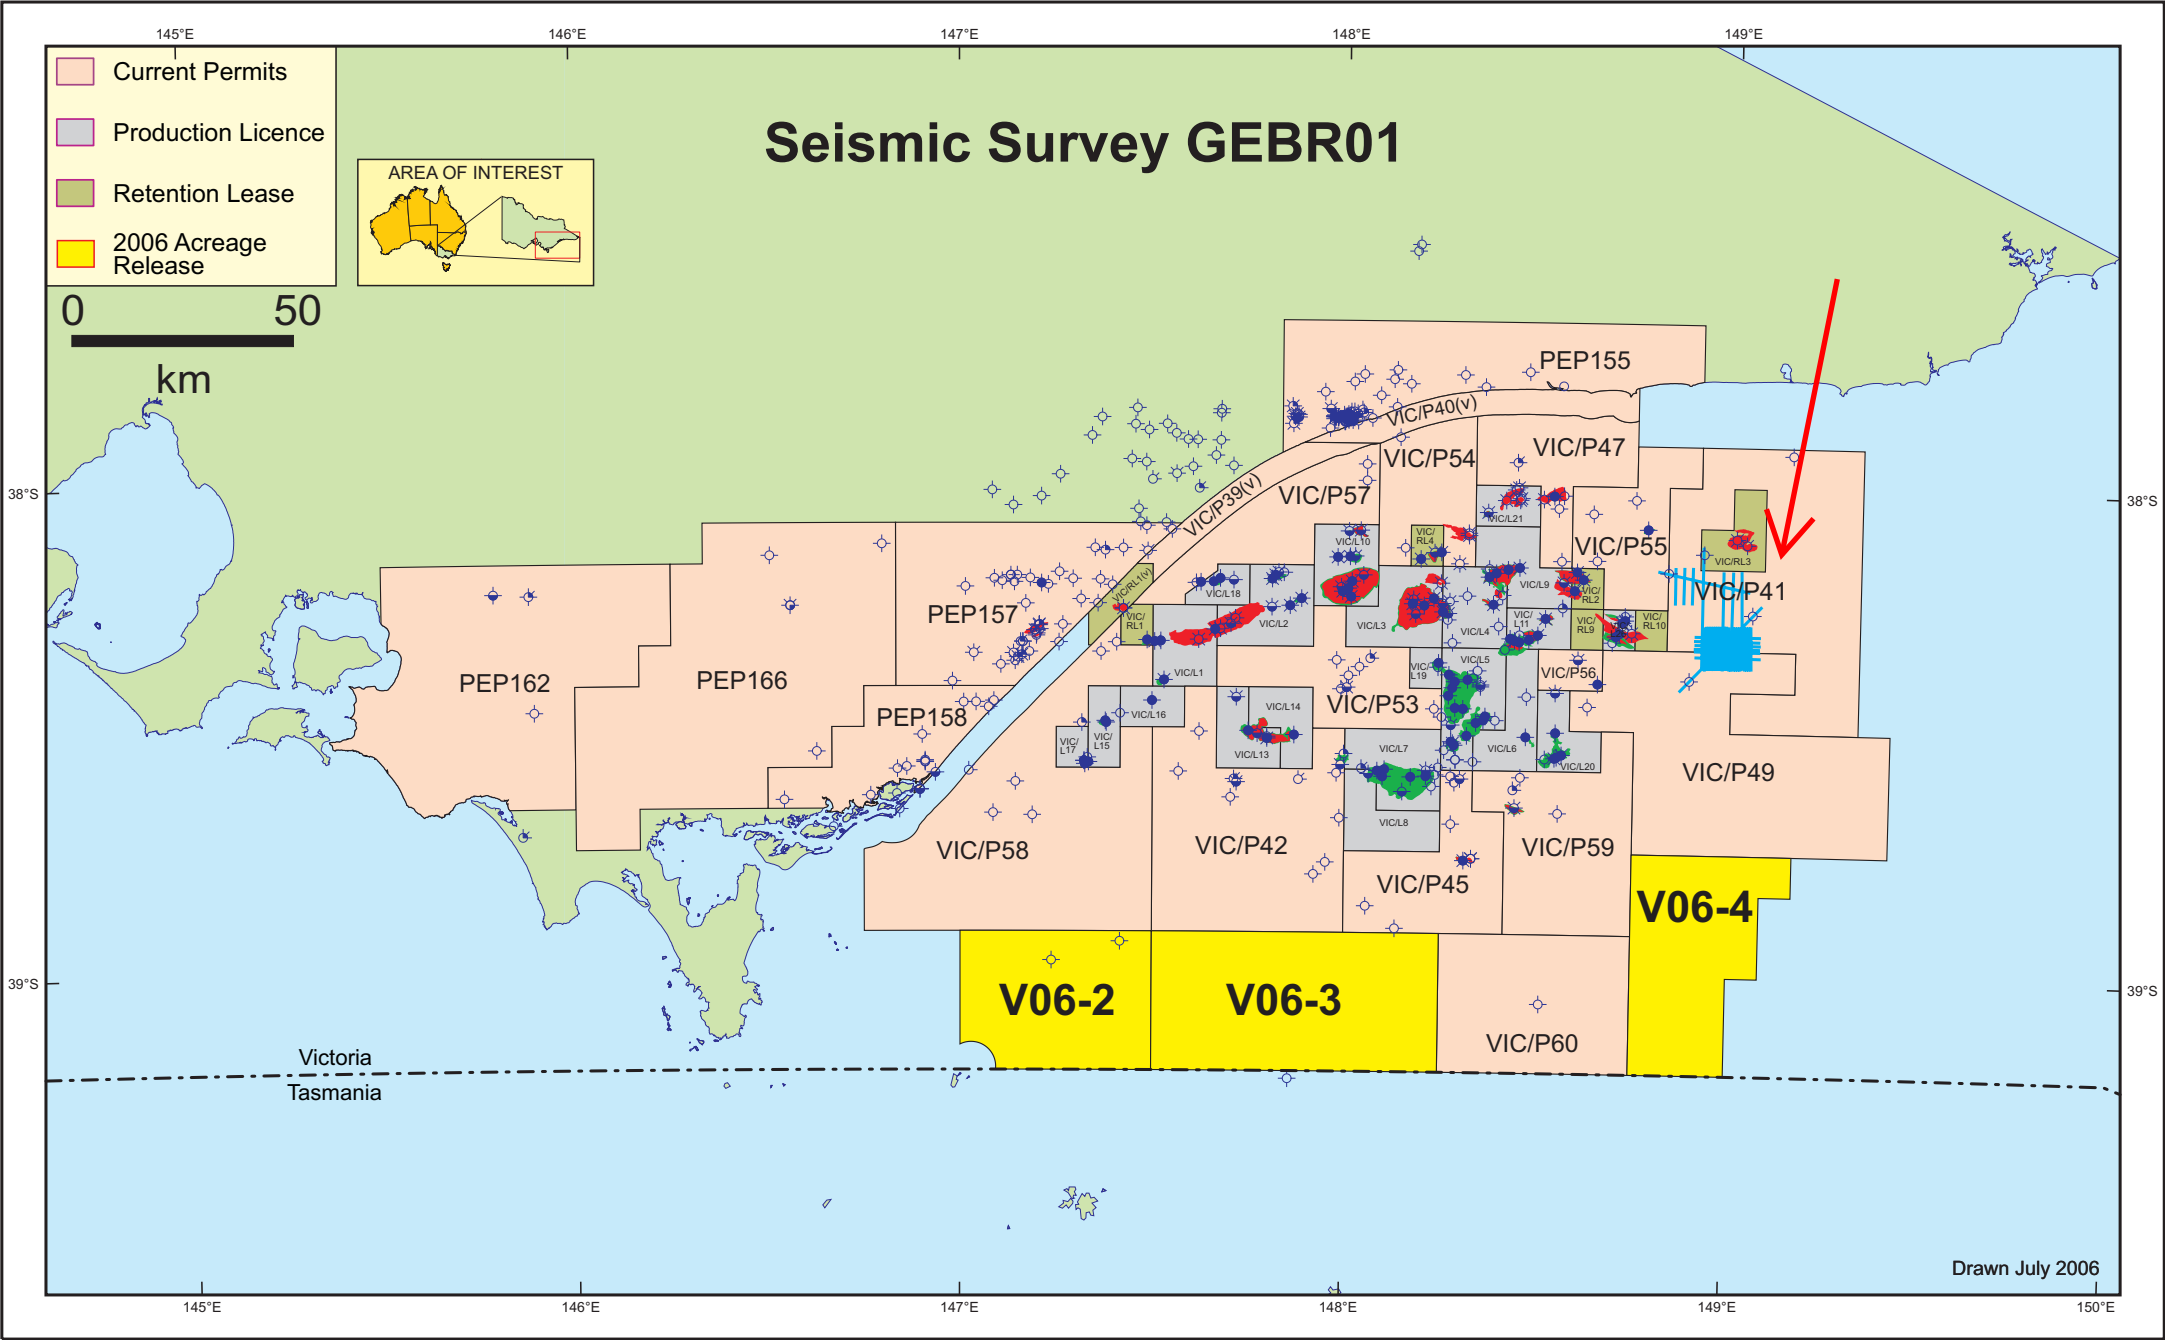

Seismic Survey GEBR01

- Current Permits
- Production Licence
- Retention Lease
- 2006 Acreage Release

Drawn July 2006