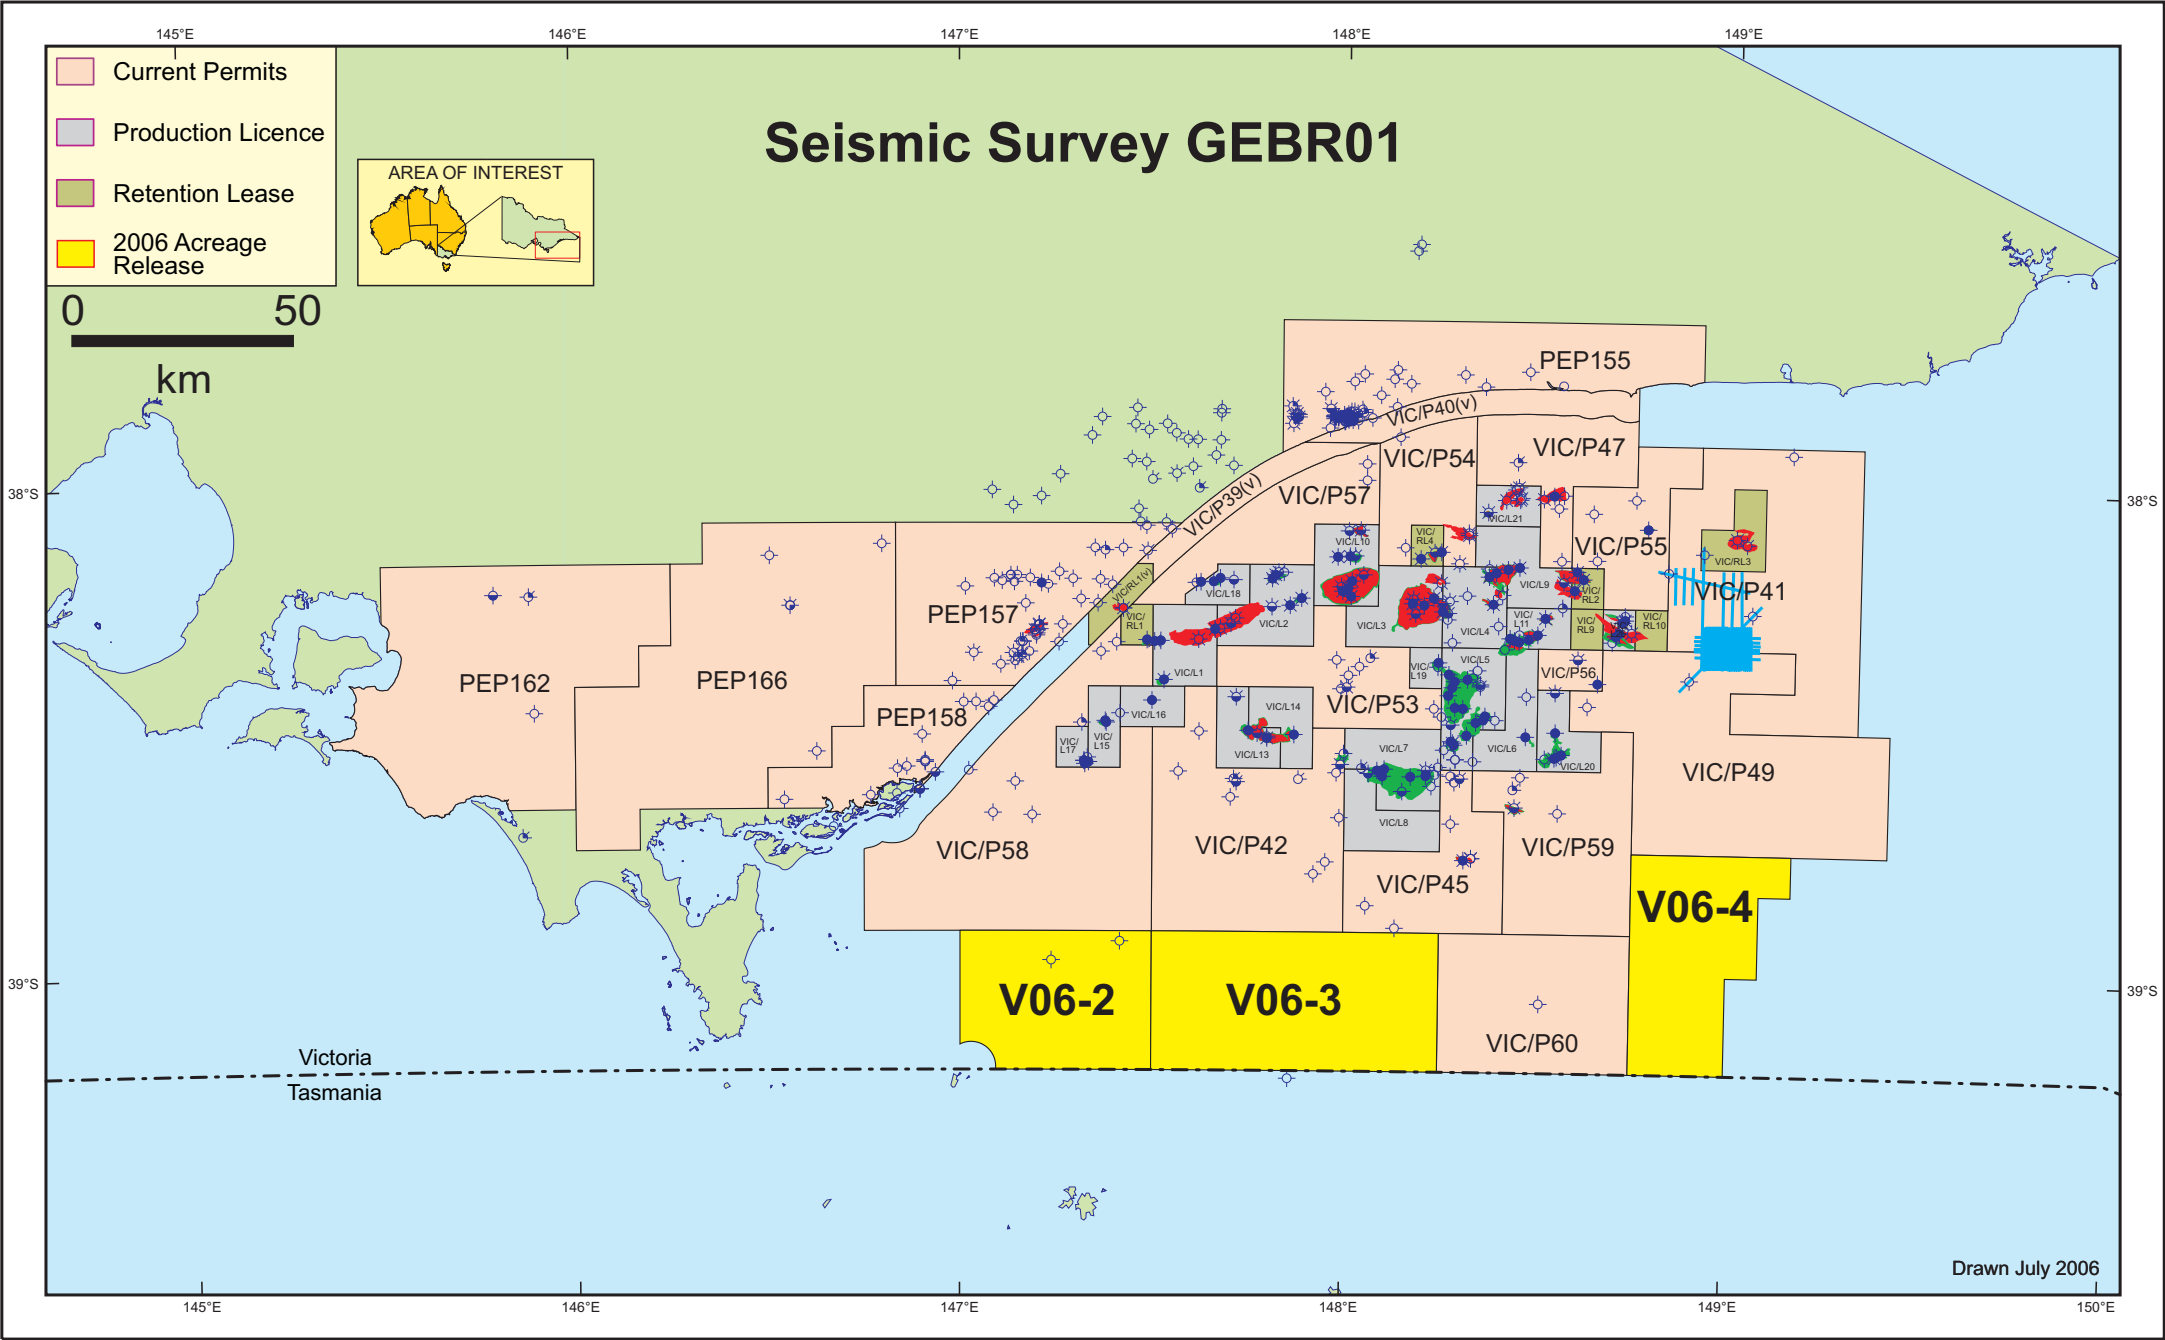

Seismic Survey GEBR01

- Current Permits
- Production Licence
- Retention Lease
- 2006 Acreage Release

Drawn July 2006