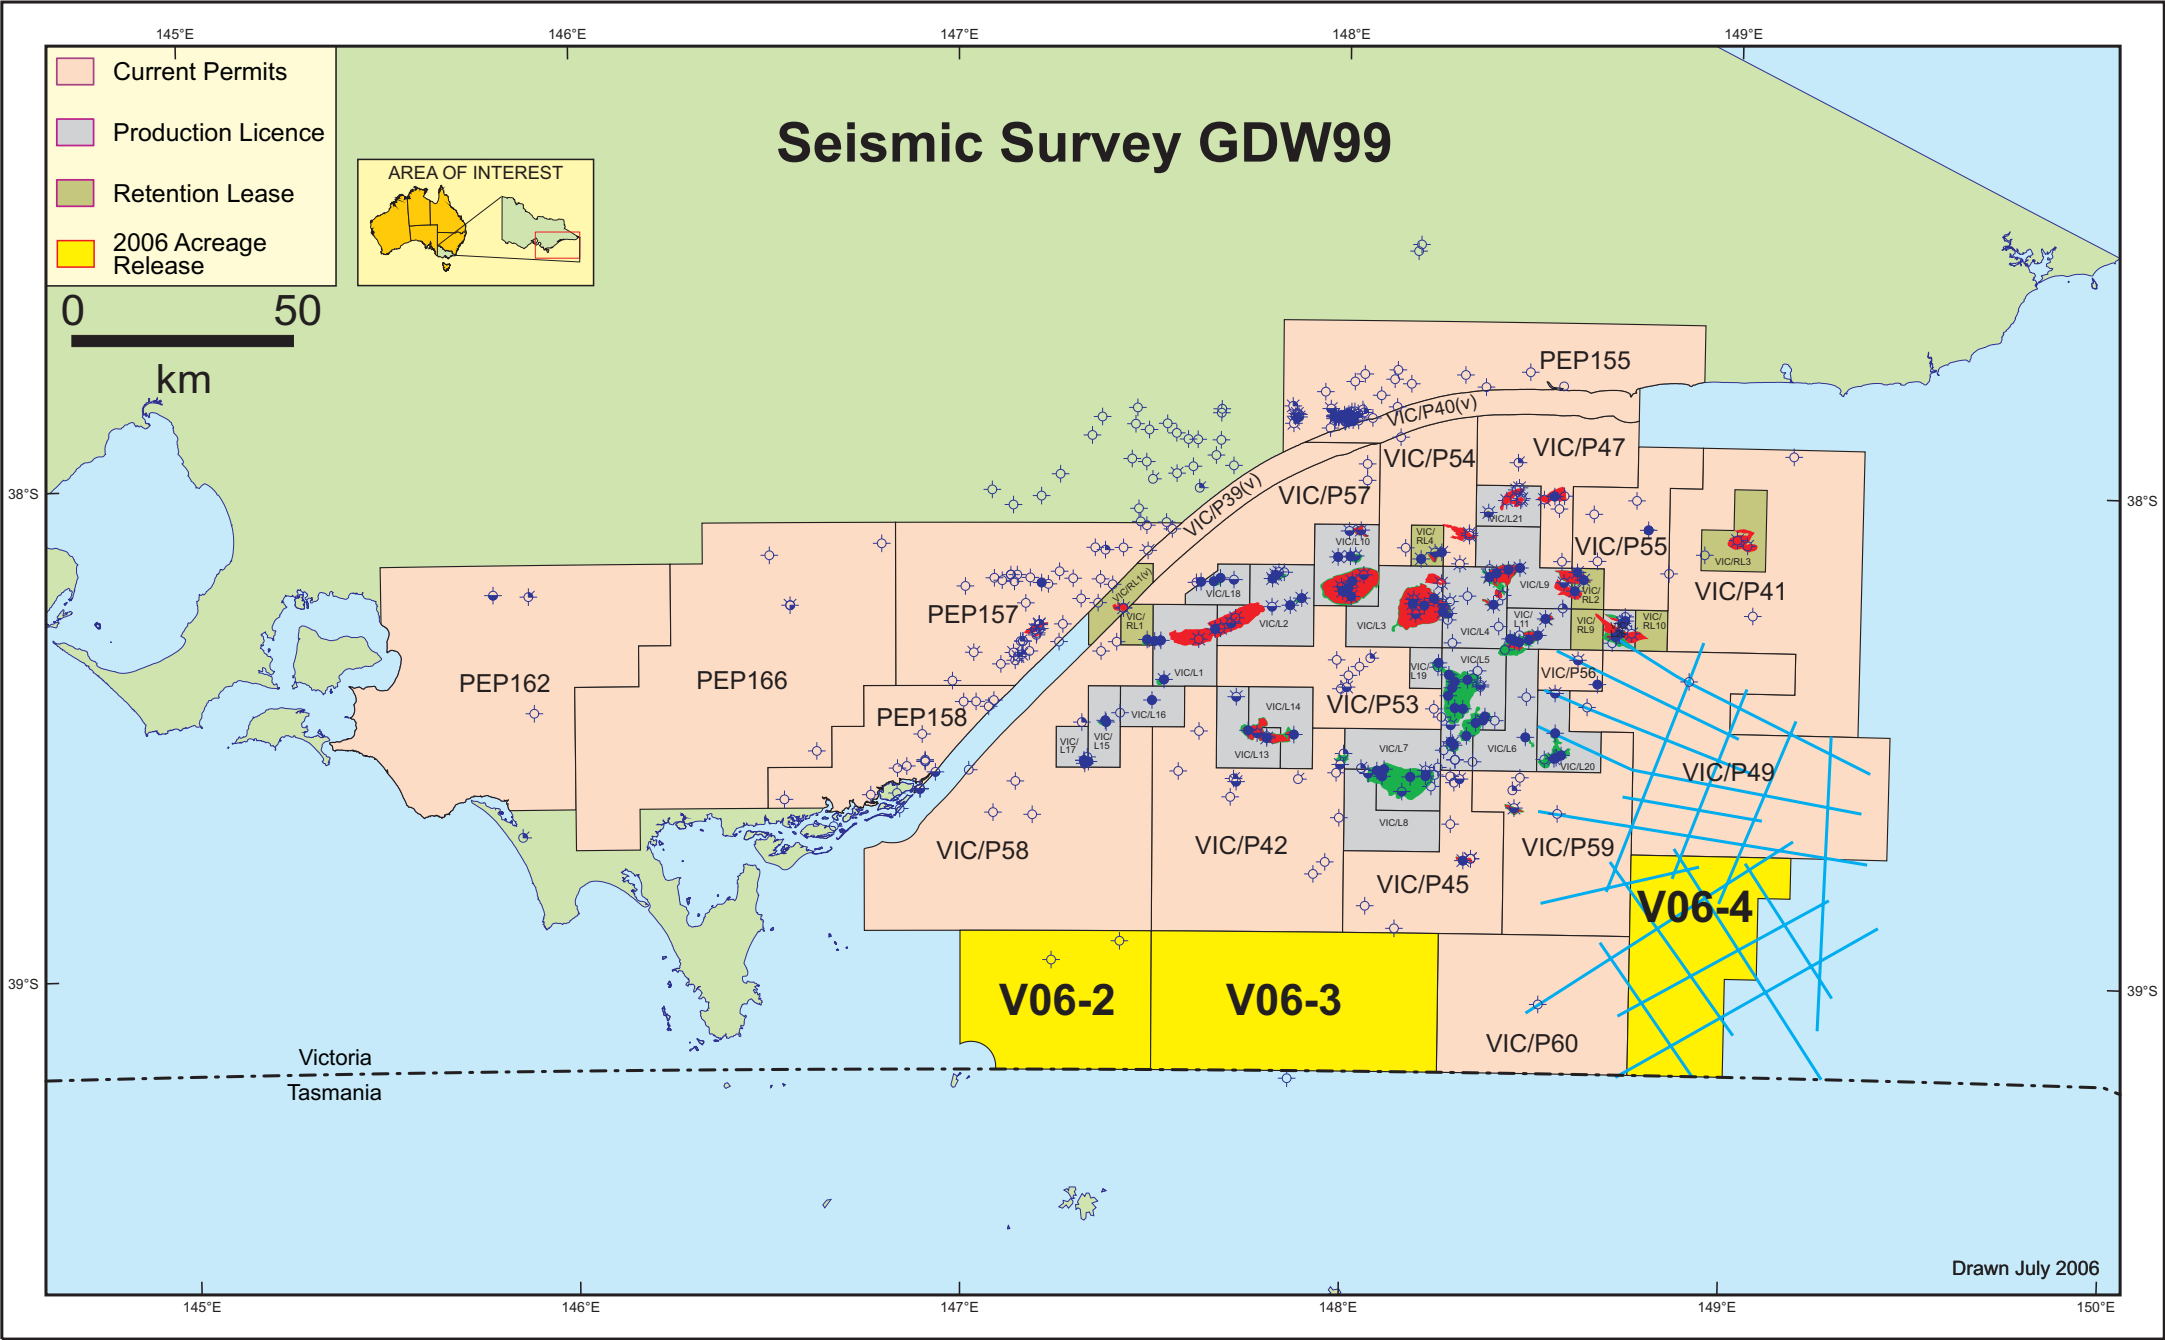

# Seismic Survey GDW99

- Current Permits
- Production Licence
- Retention Lease
- 2006 Acreage Release

Drawn July 2006