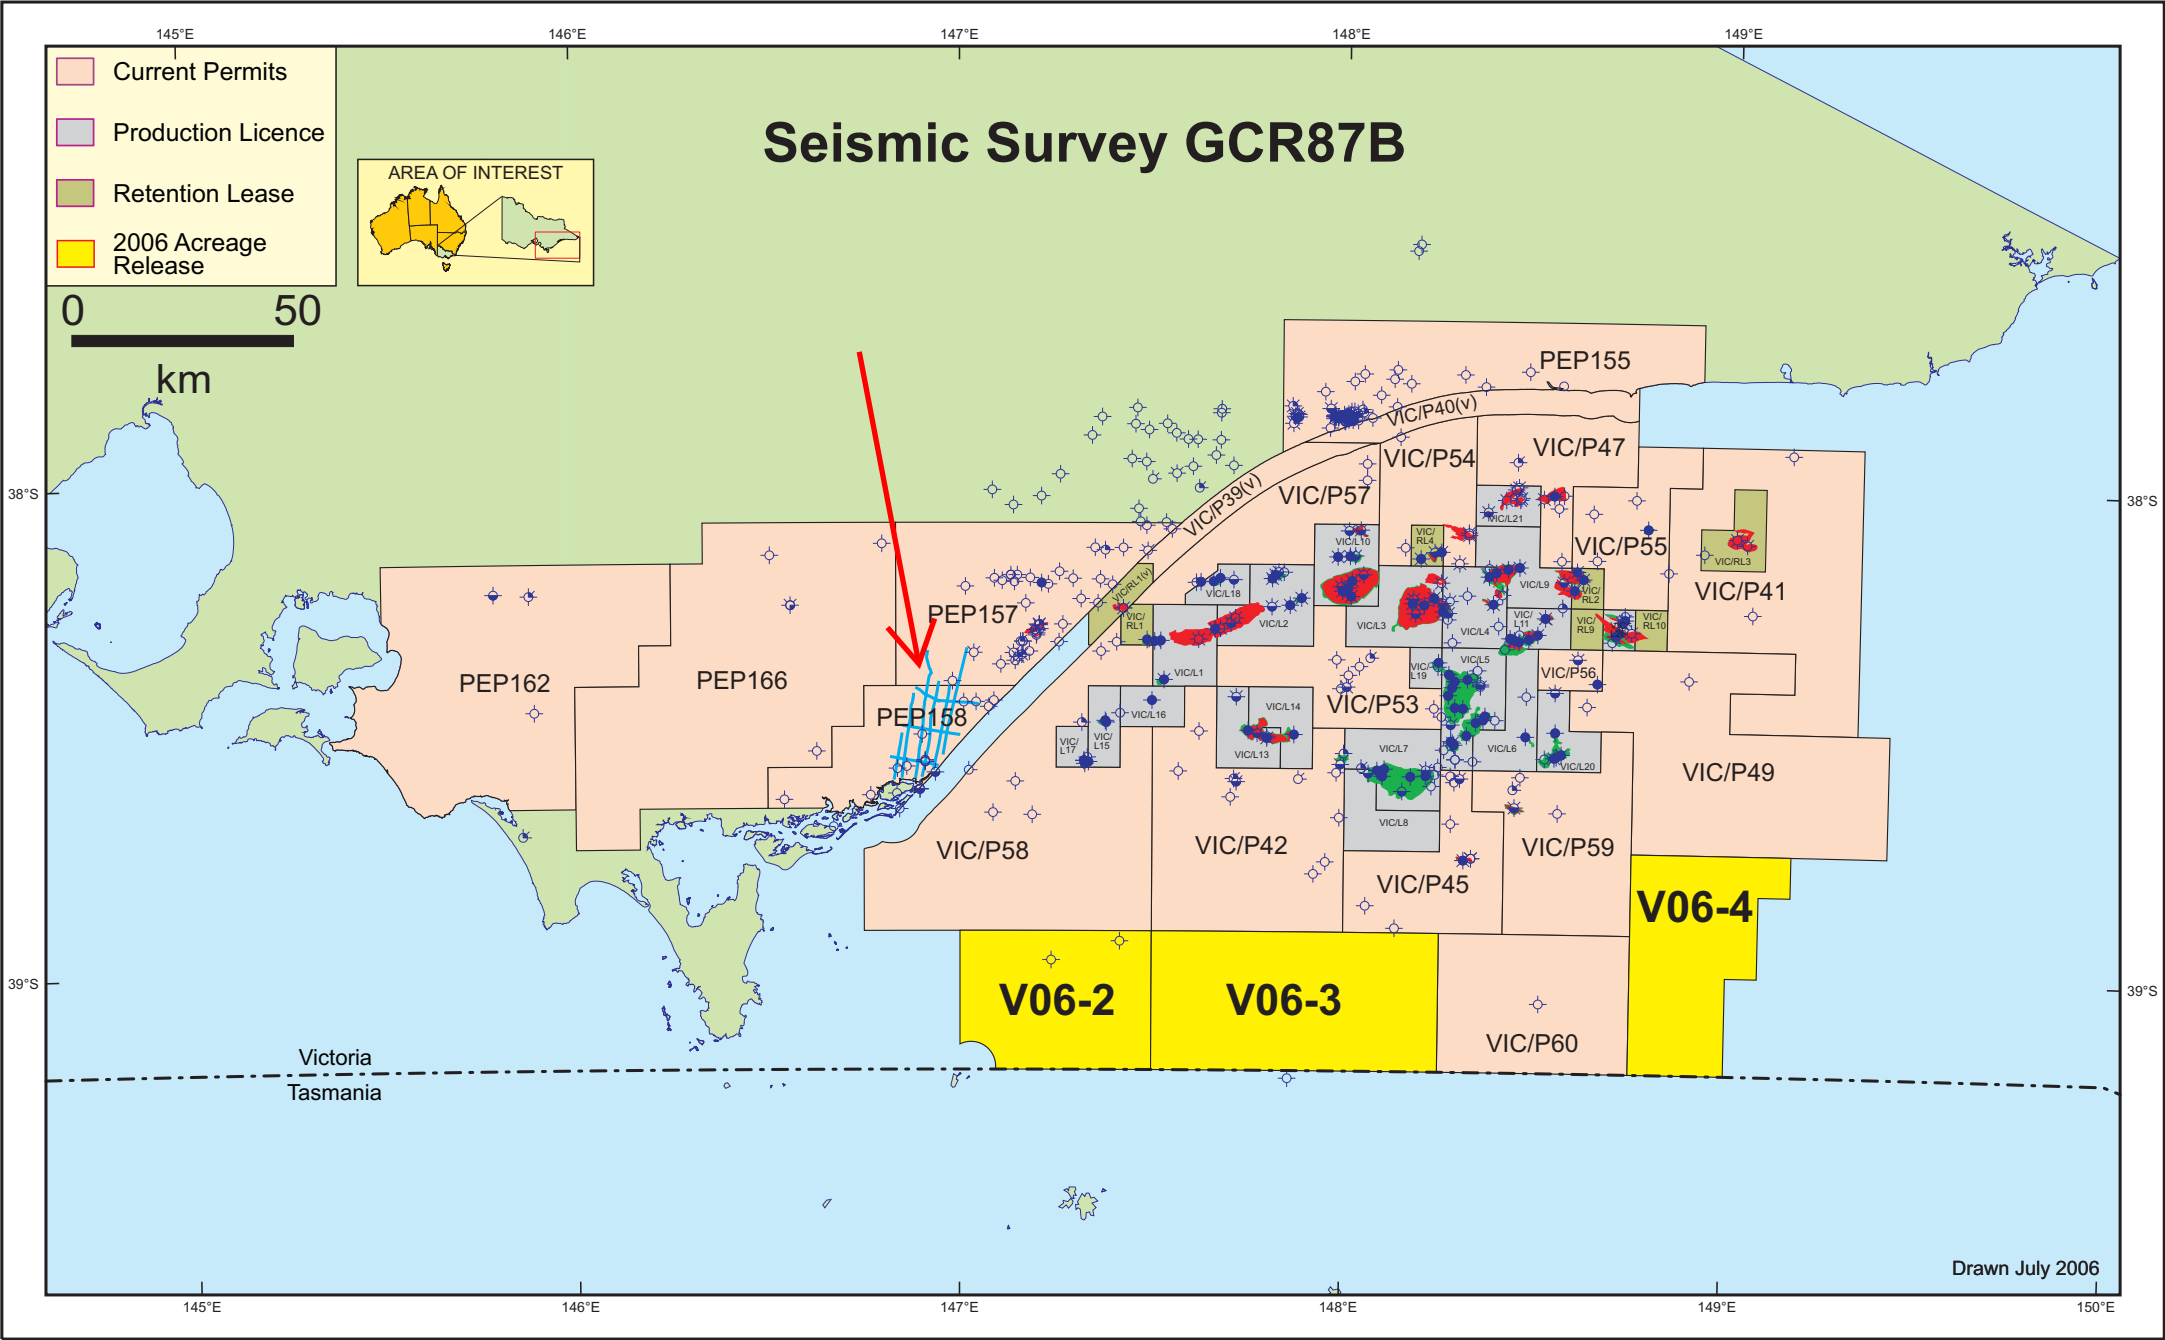

# Seismic Survey GCR87B

- Current Permits
- Production Licence
- Retention Lease
- 2006 Acreage Release

Drawn July 2006