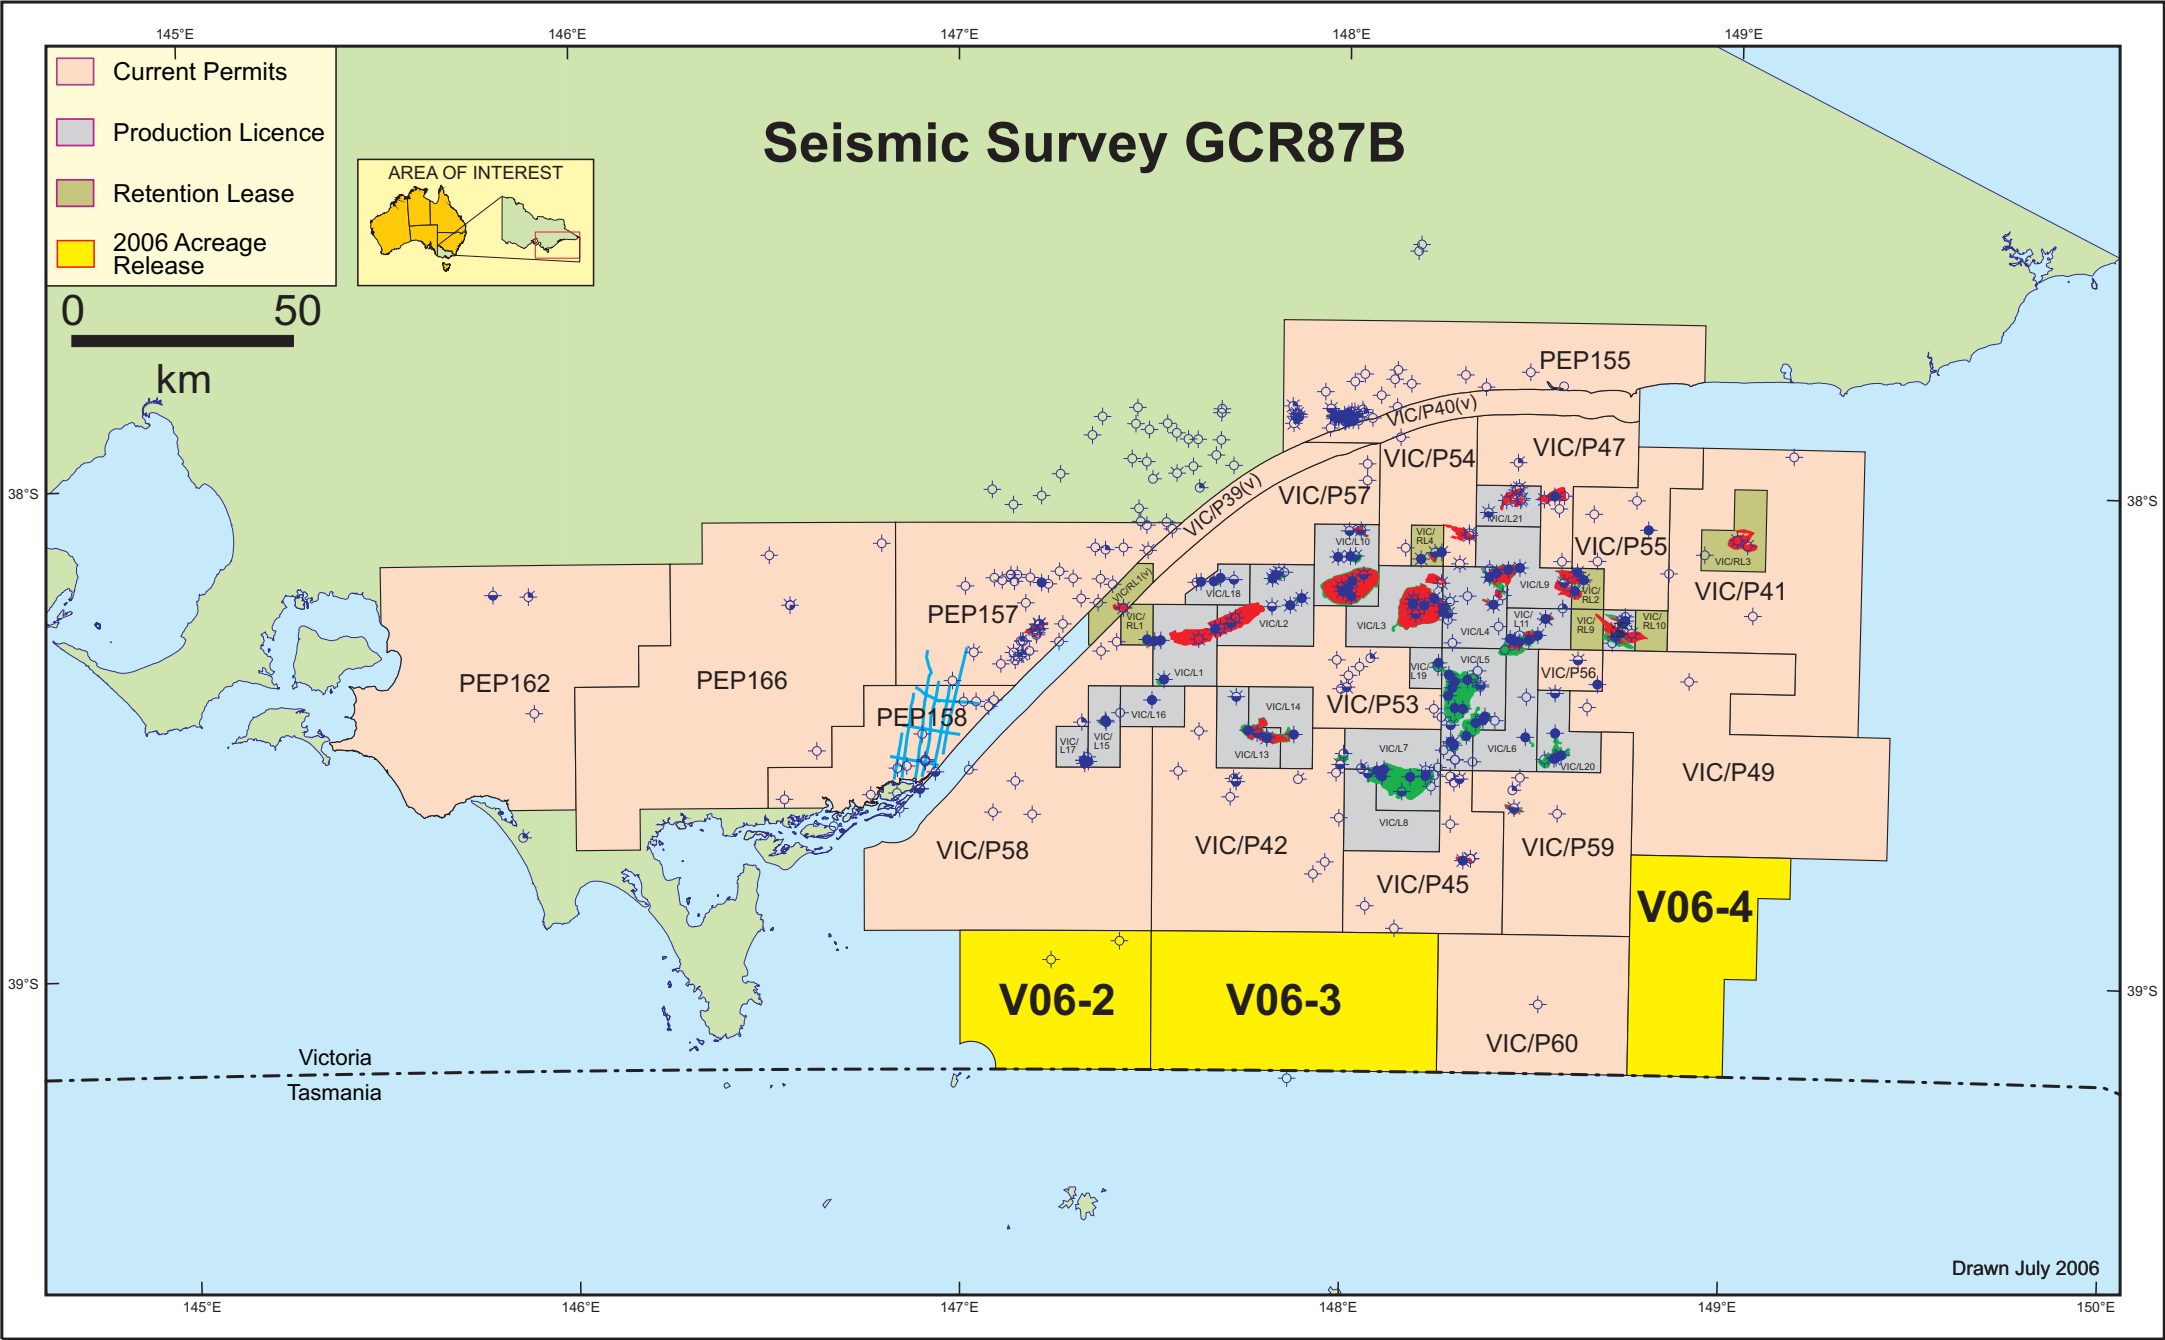

Seismic Survey GCR87B

- Current Permits
- Production Licence
- Retention Lease
- 2006 Acreage Release

Drawn July 2006