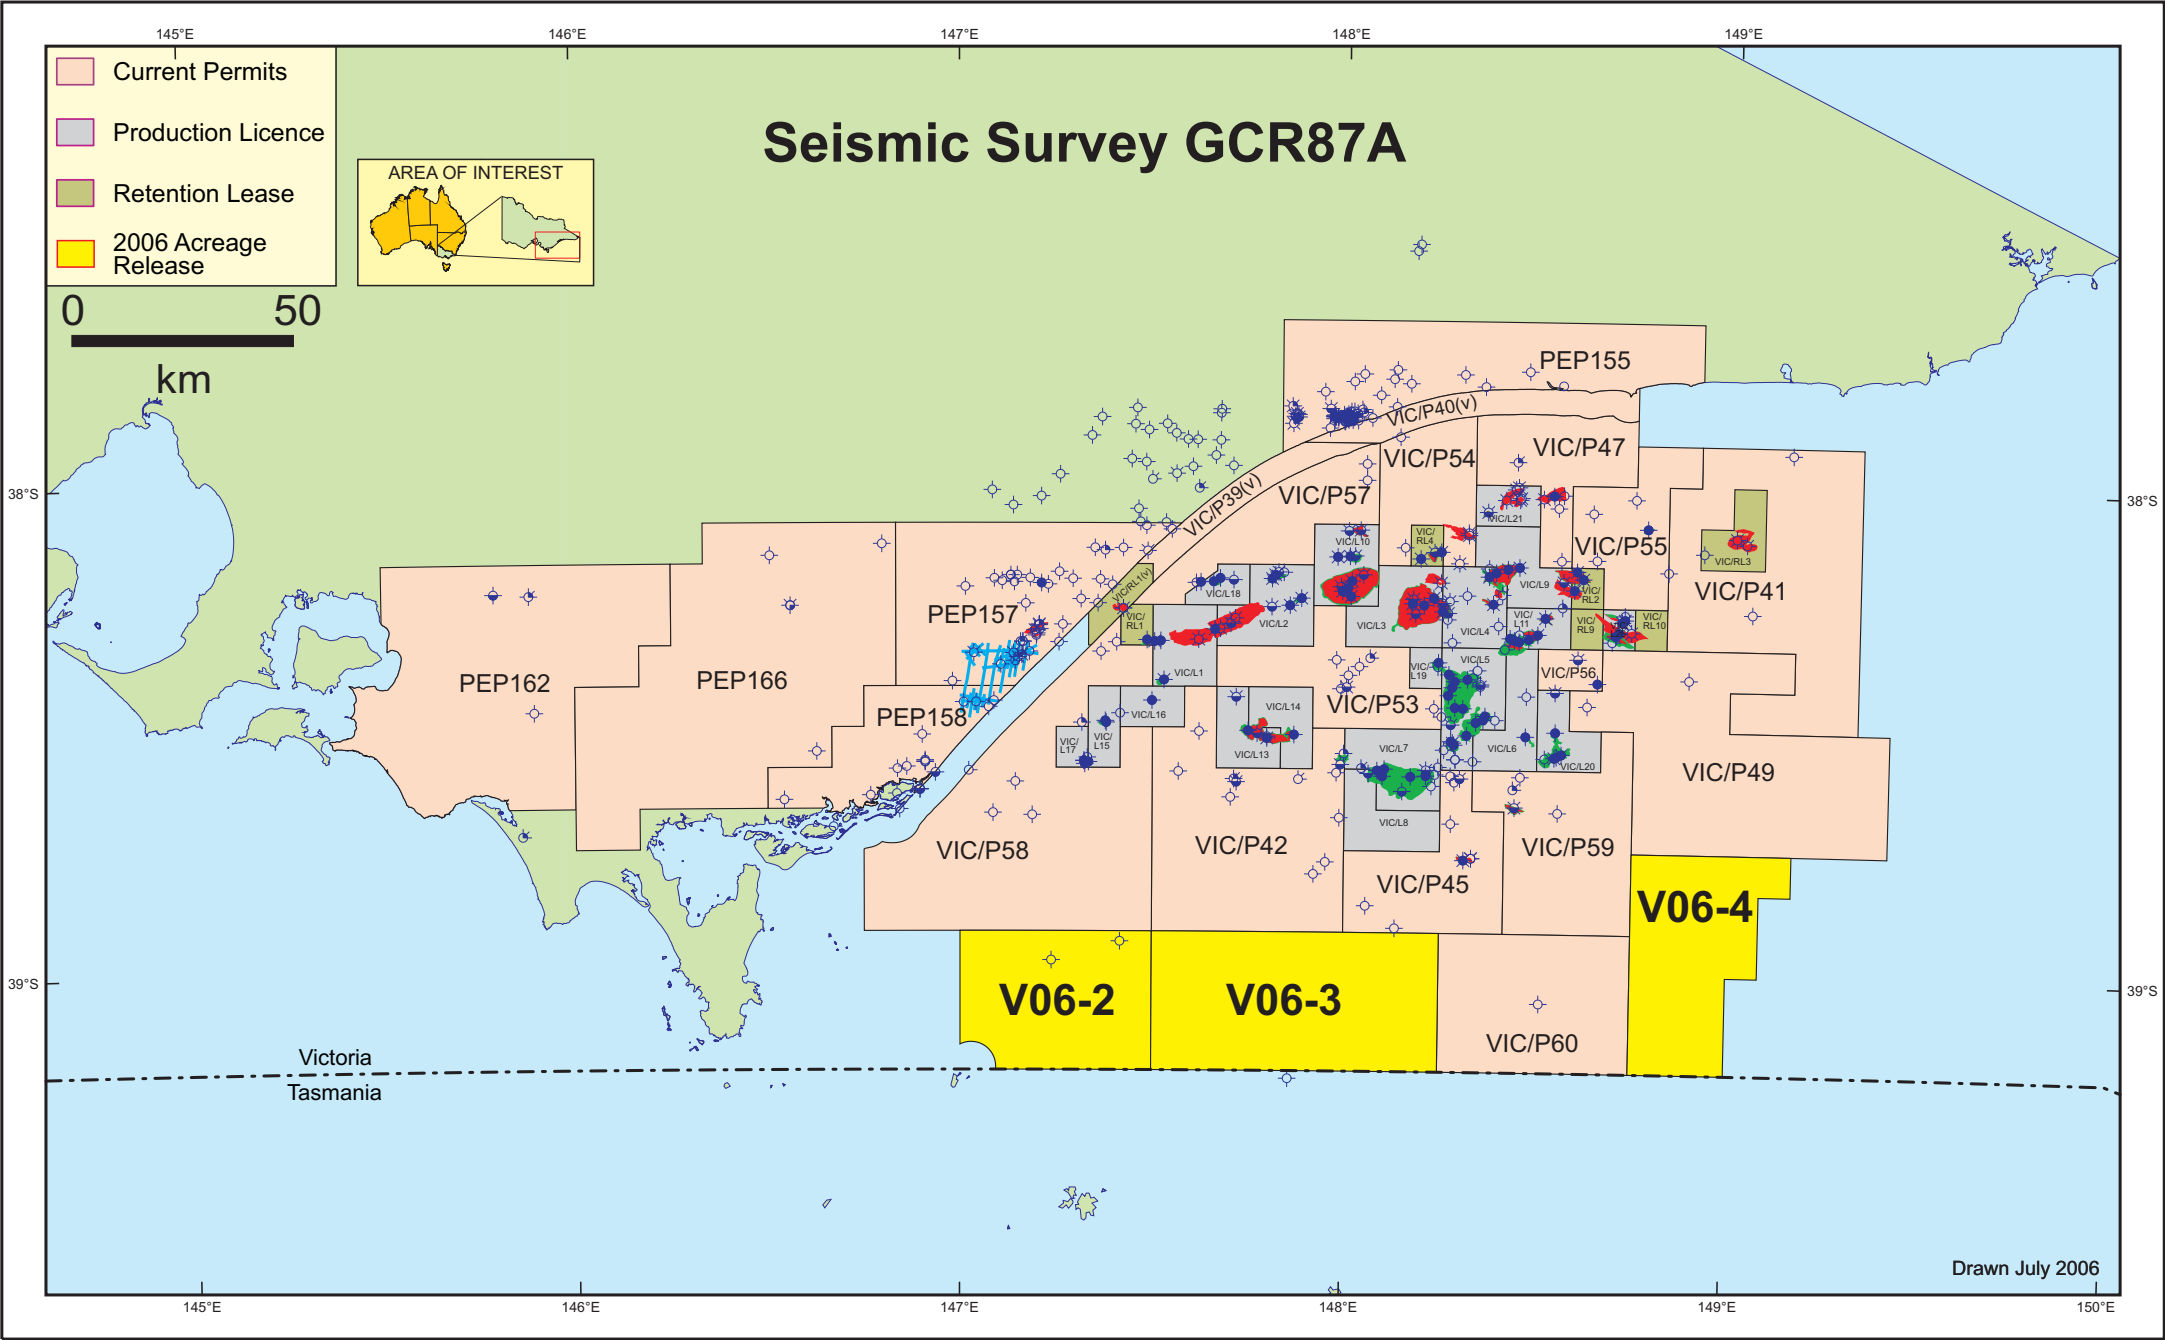

Seismic Survey GCR87A

- Current Permits
- Production Licence
- Retention Lease
- 2006 Acreage Release

Drawn July 2006