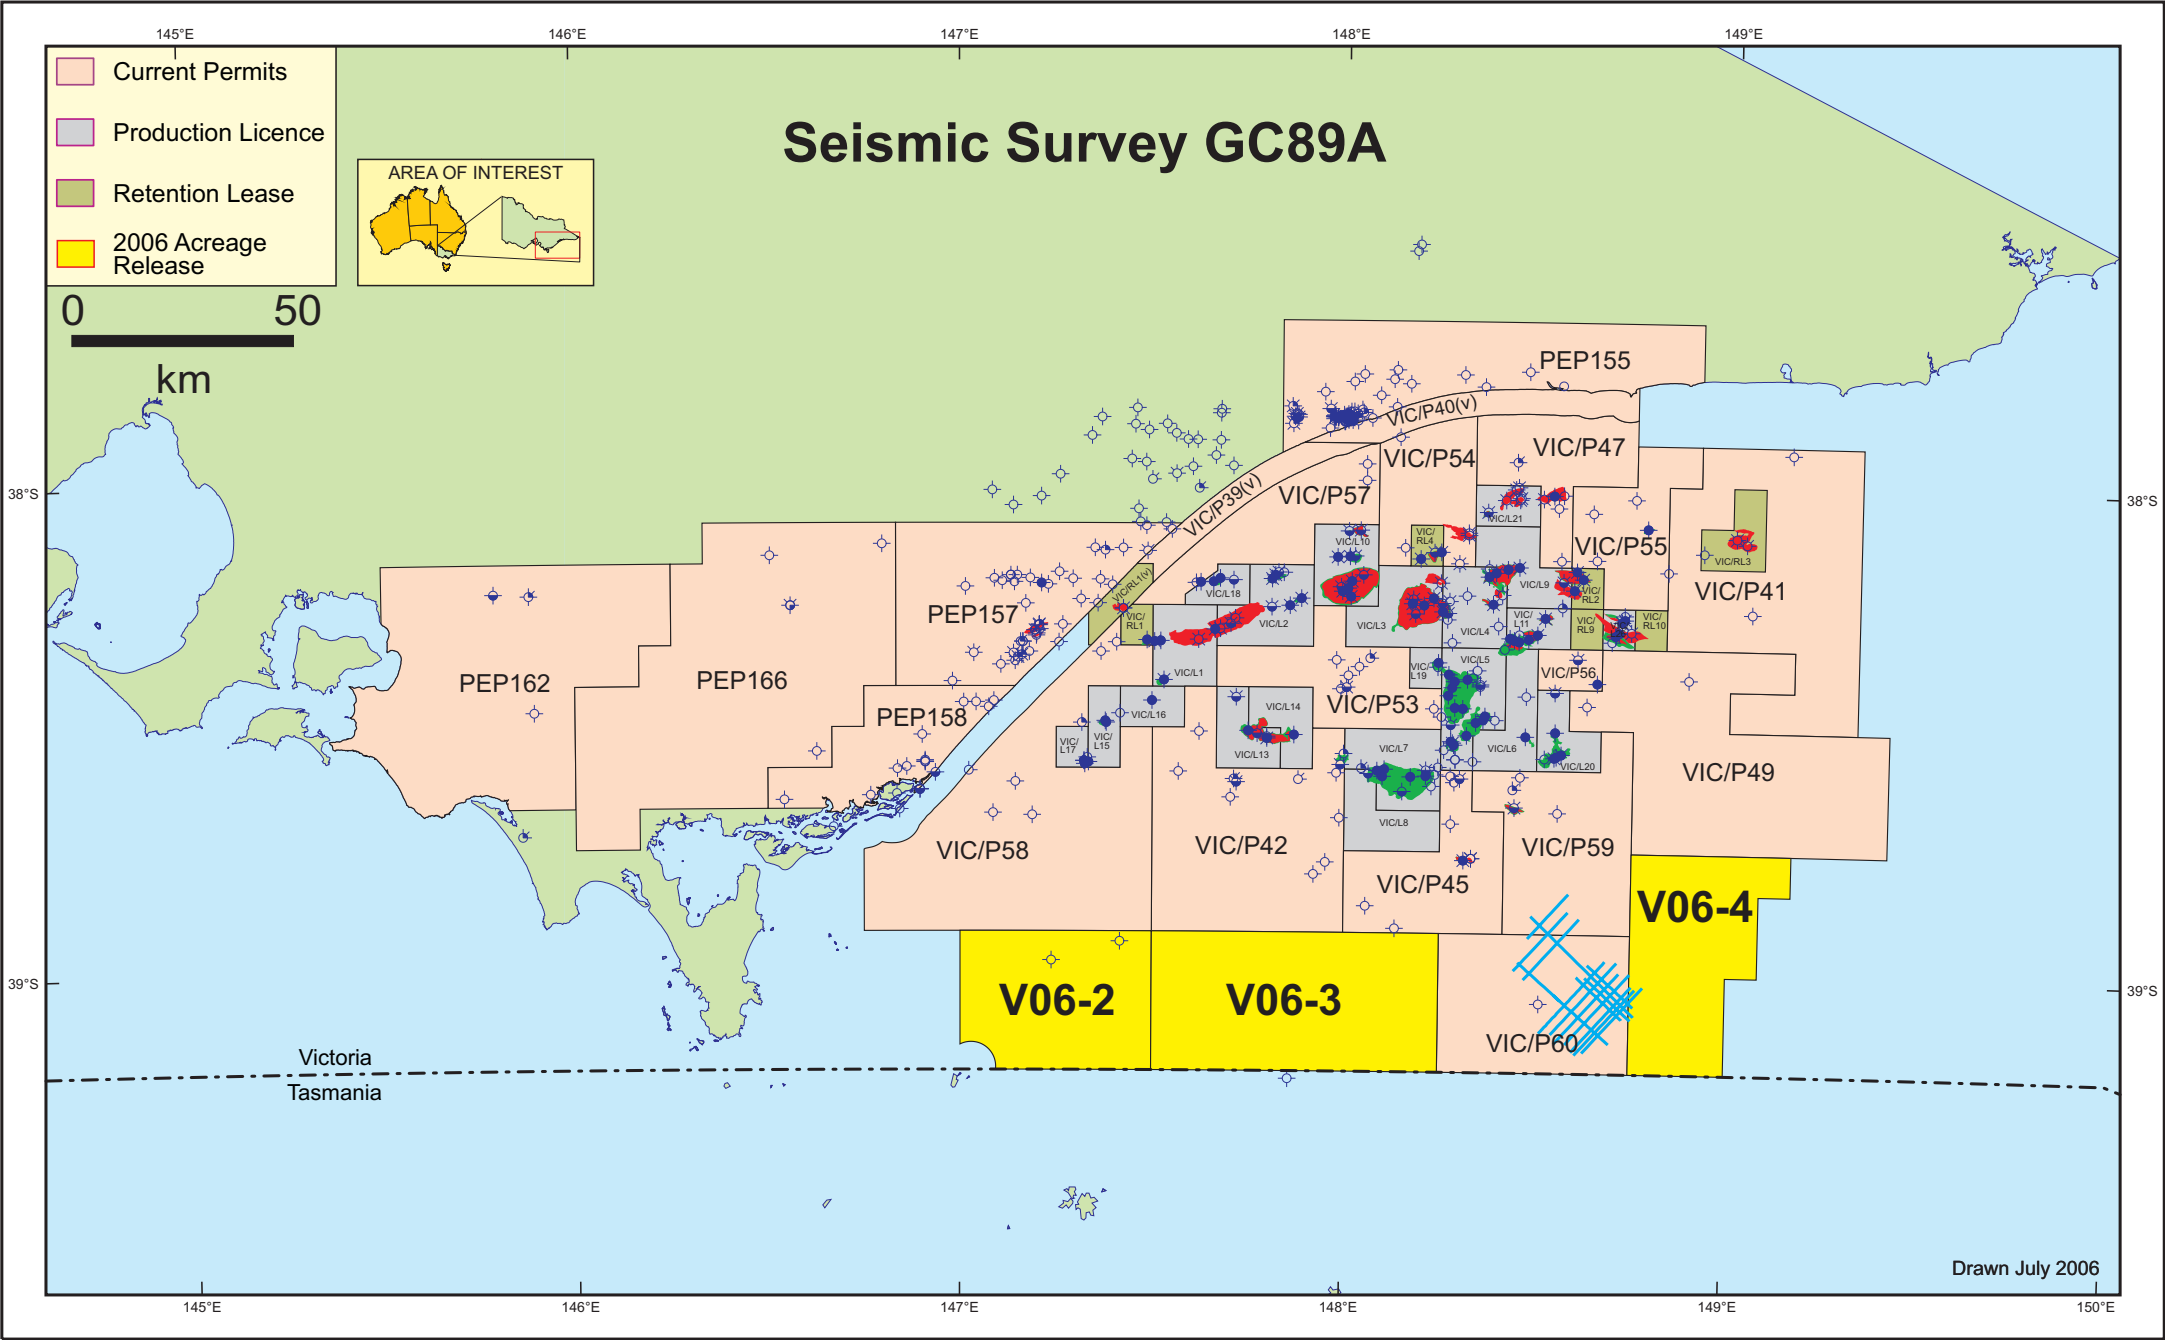

Seismic Survey GC89A

- Current Permits
- Production Licence
- Retention Lease
- 2006 Acreage Release

Drawn July 2006