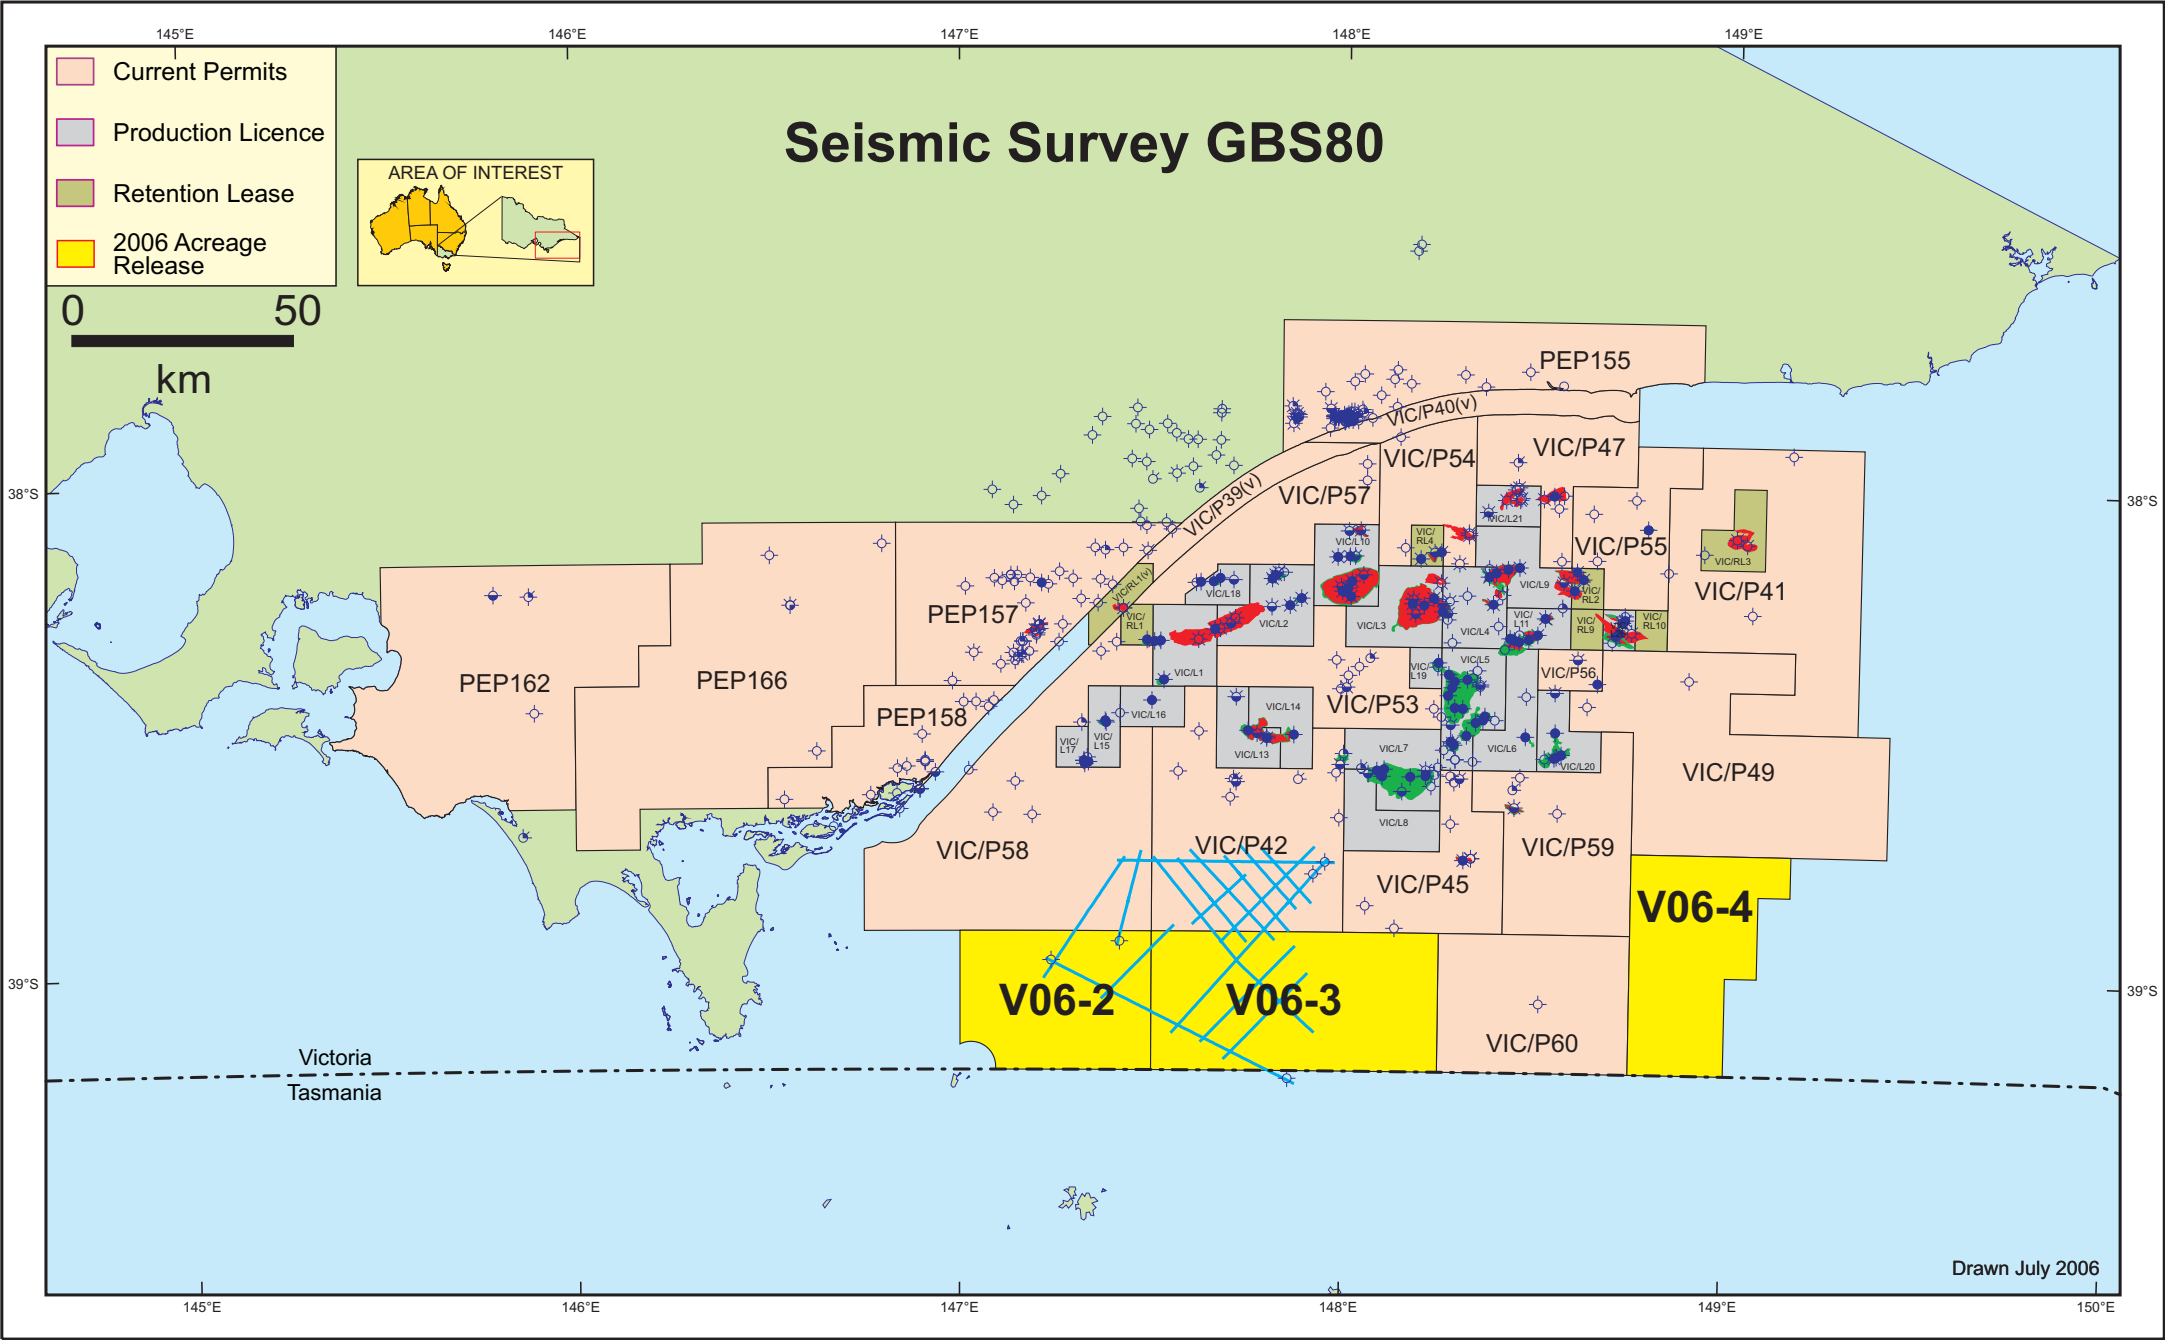

Seismic Survey GBS80

- Current Permits
- Production Licence
- Retention Lease
- 2006 Acreage Release

Drawn July 2006