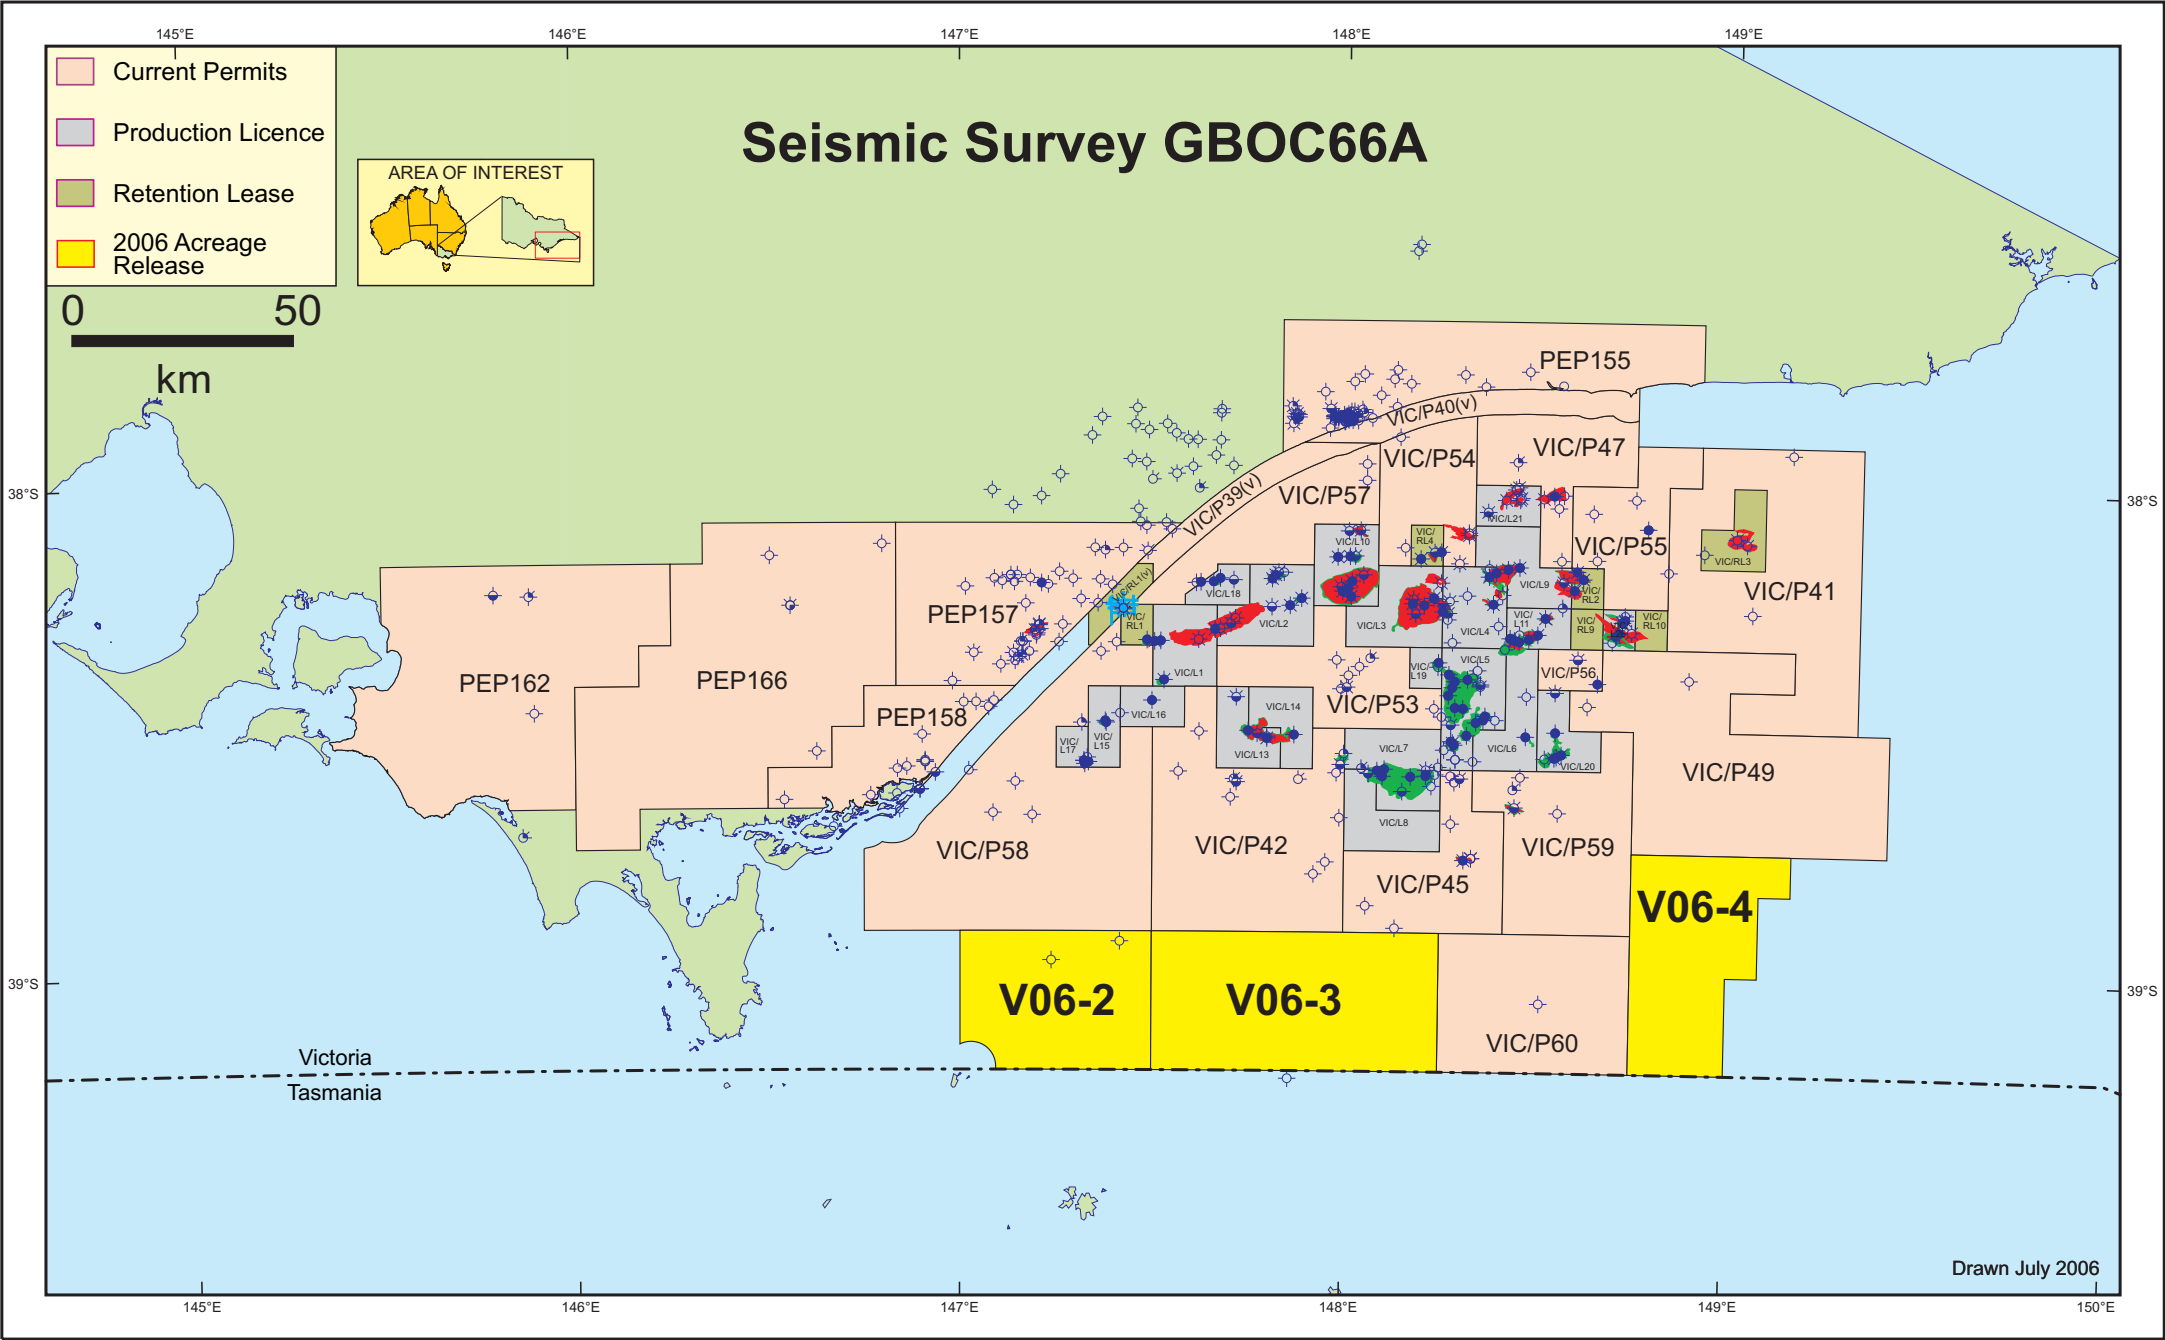

Seismic Survey GBOC66A

- Current Permits
- Production Licence
- Retention Lease
- 2006 Acreage Release

Drawn July 2006