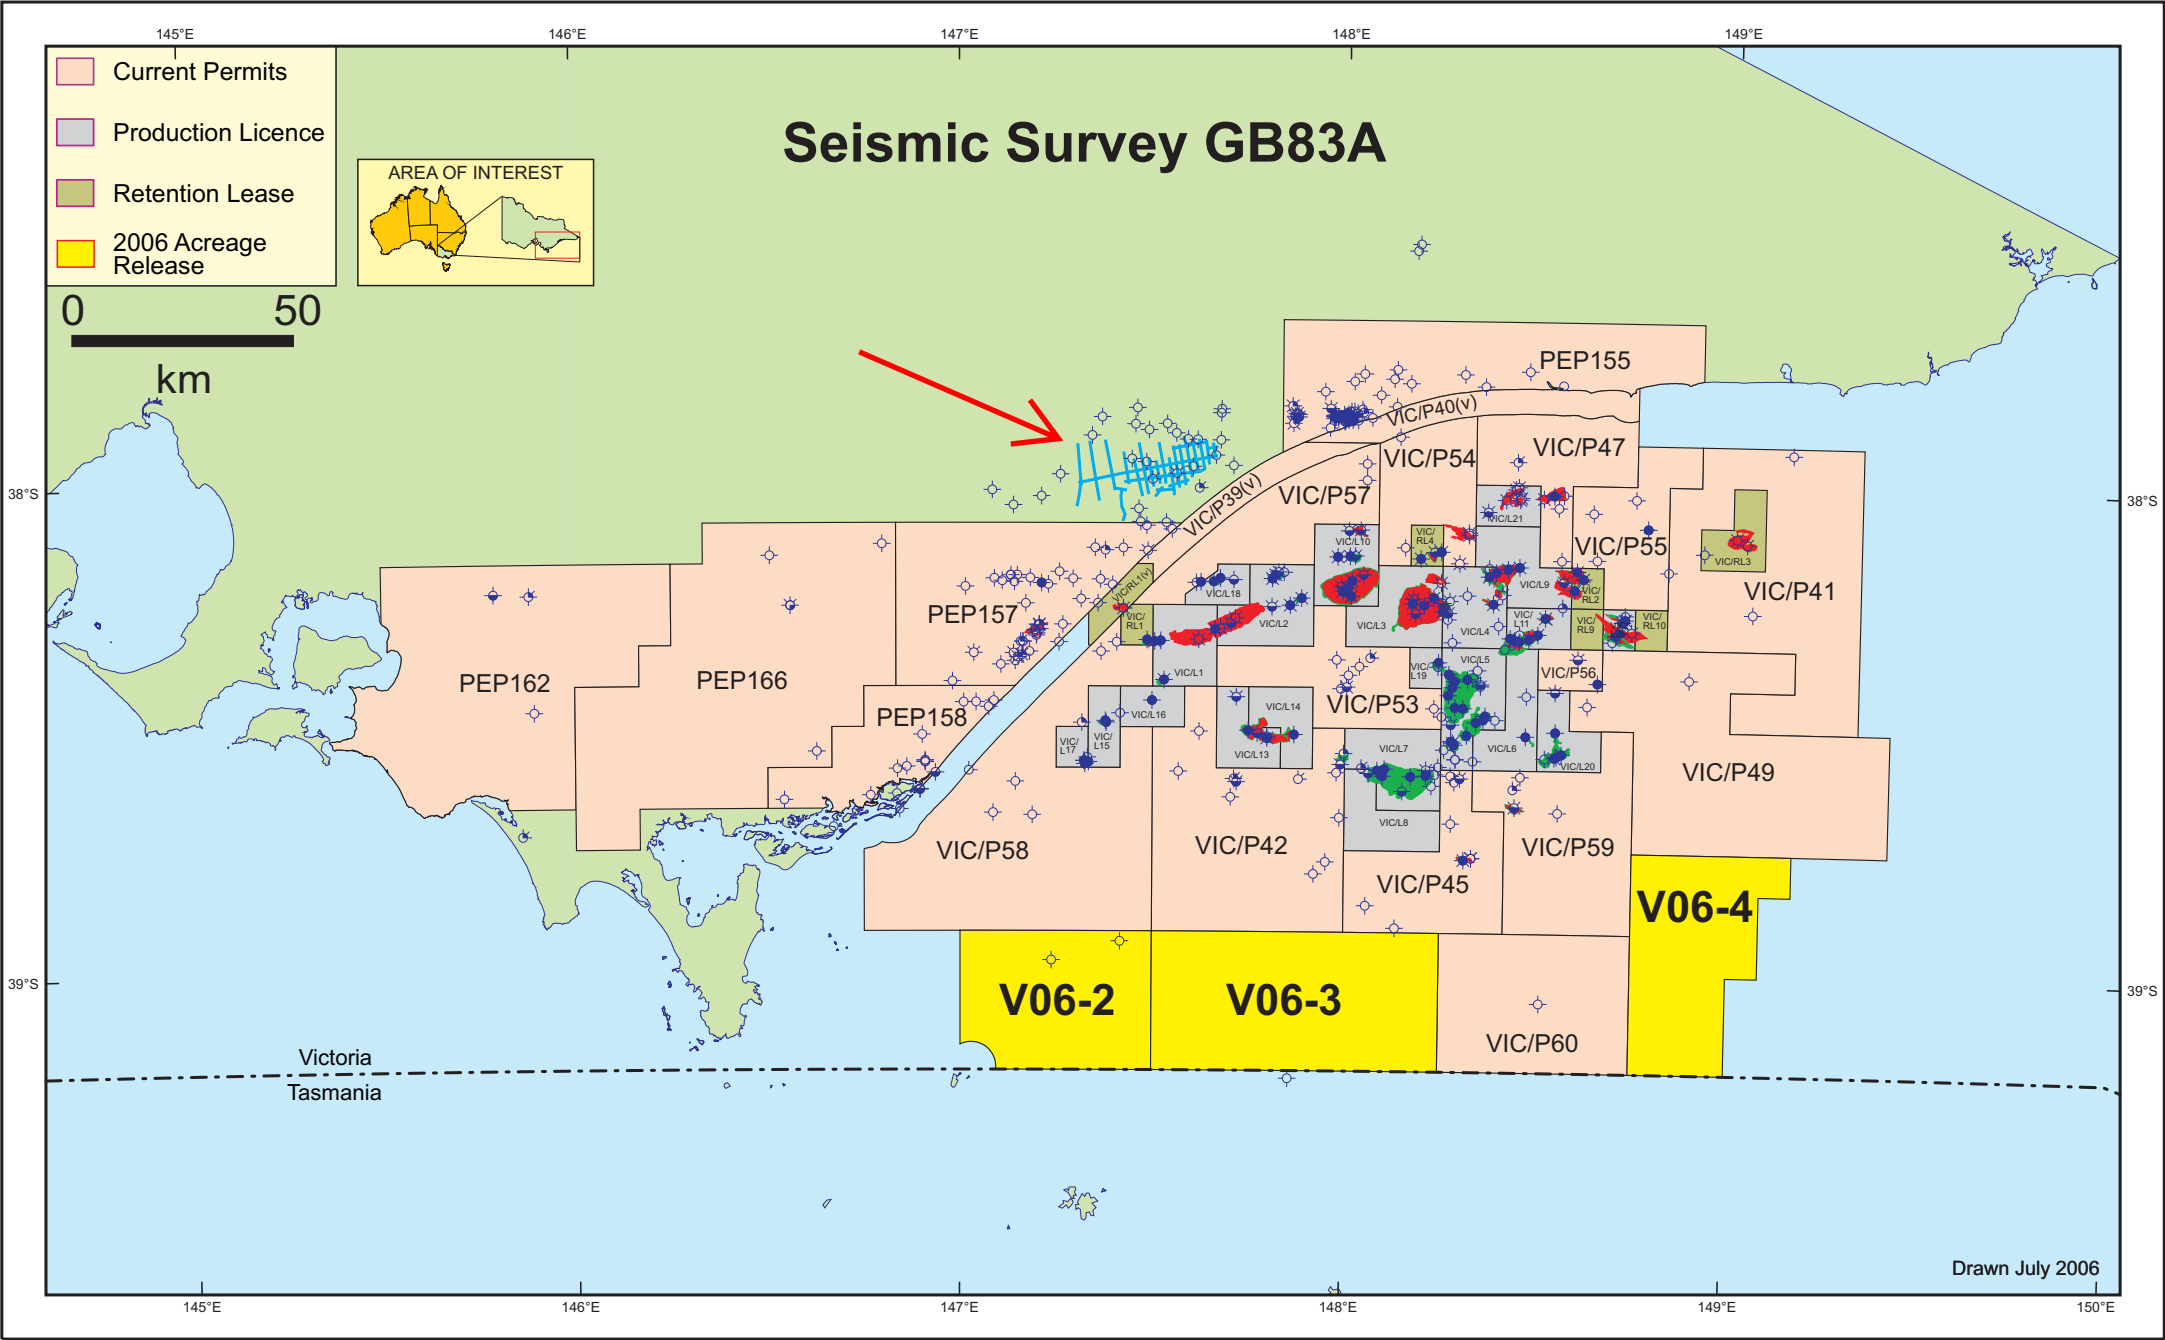

Seismic Survey GB83A

- Current Permits
- Production Licence
- Retention Lease
- 2006 Acreage Release

Drawn July 2006