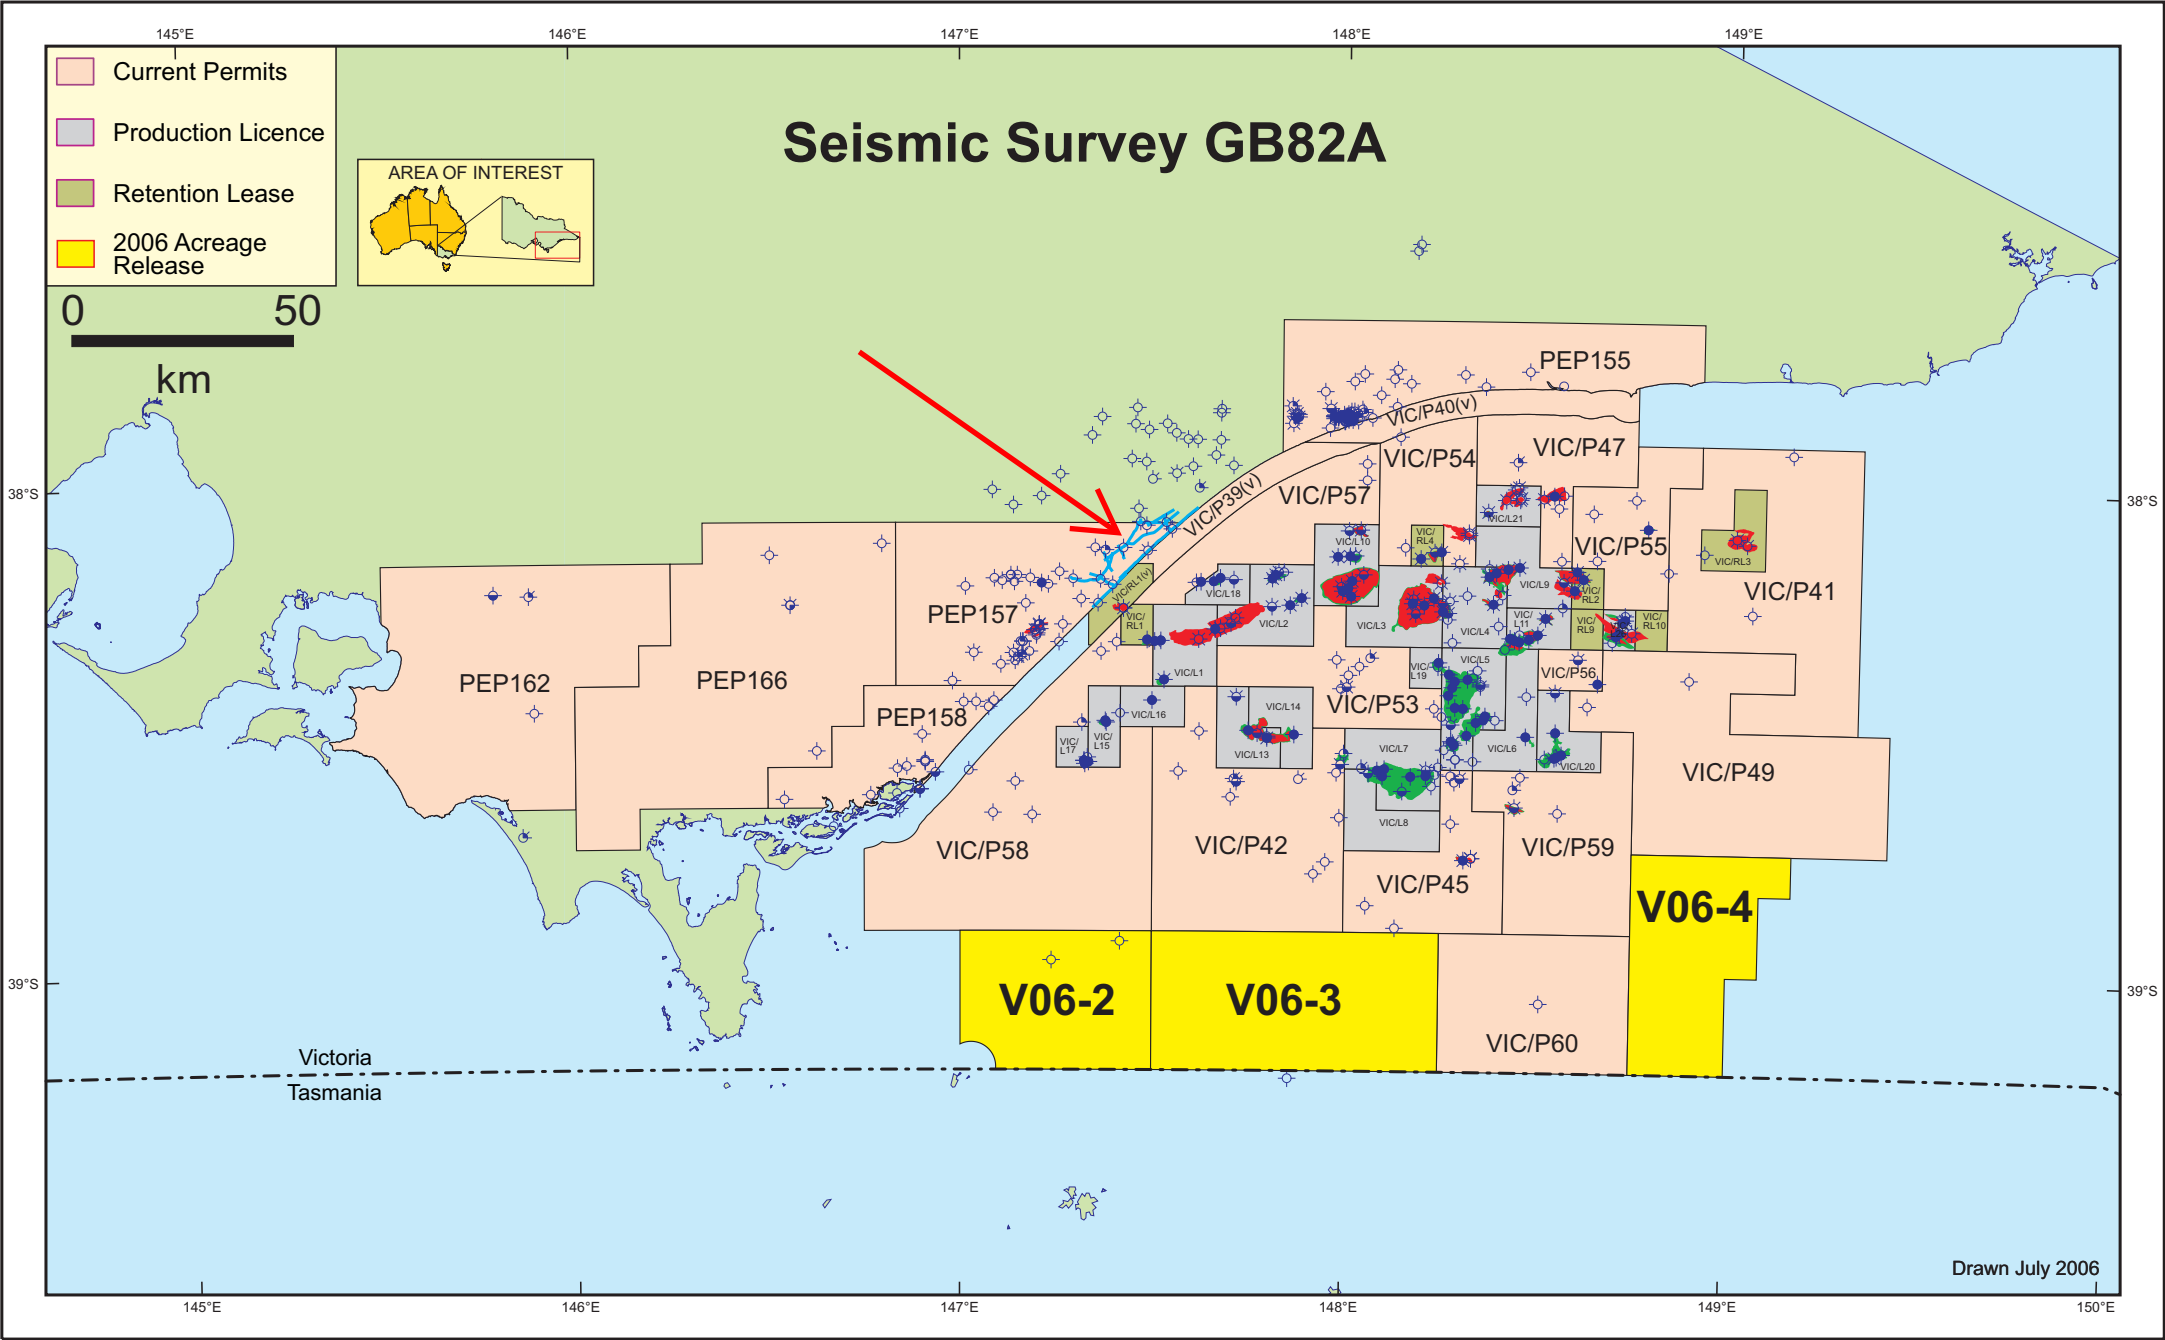

Seismic Survey GB82A

- Current Permits
- Production Licence
- Retention Lease
- 2006 Acreage Release

Drawn July 2006