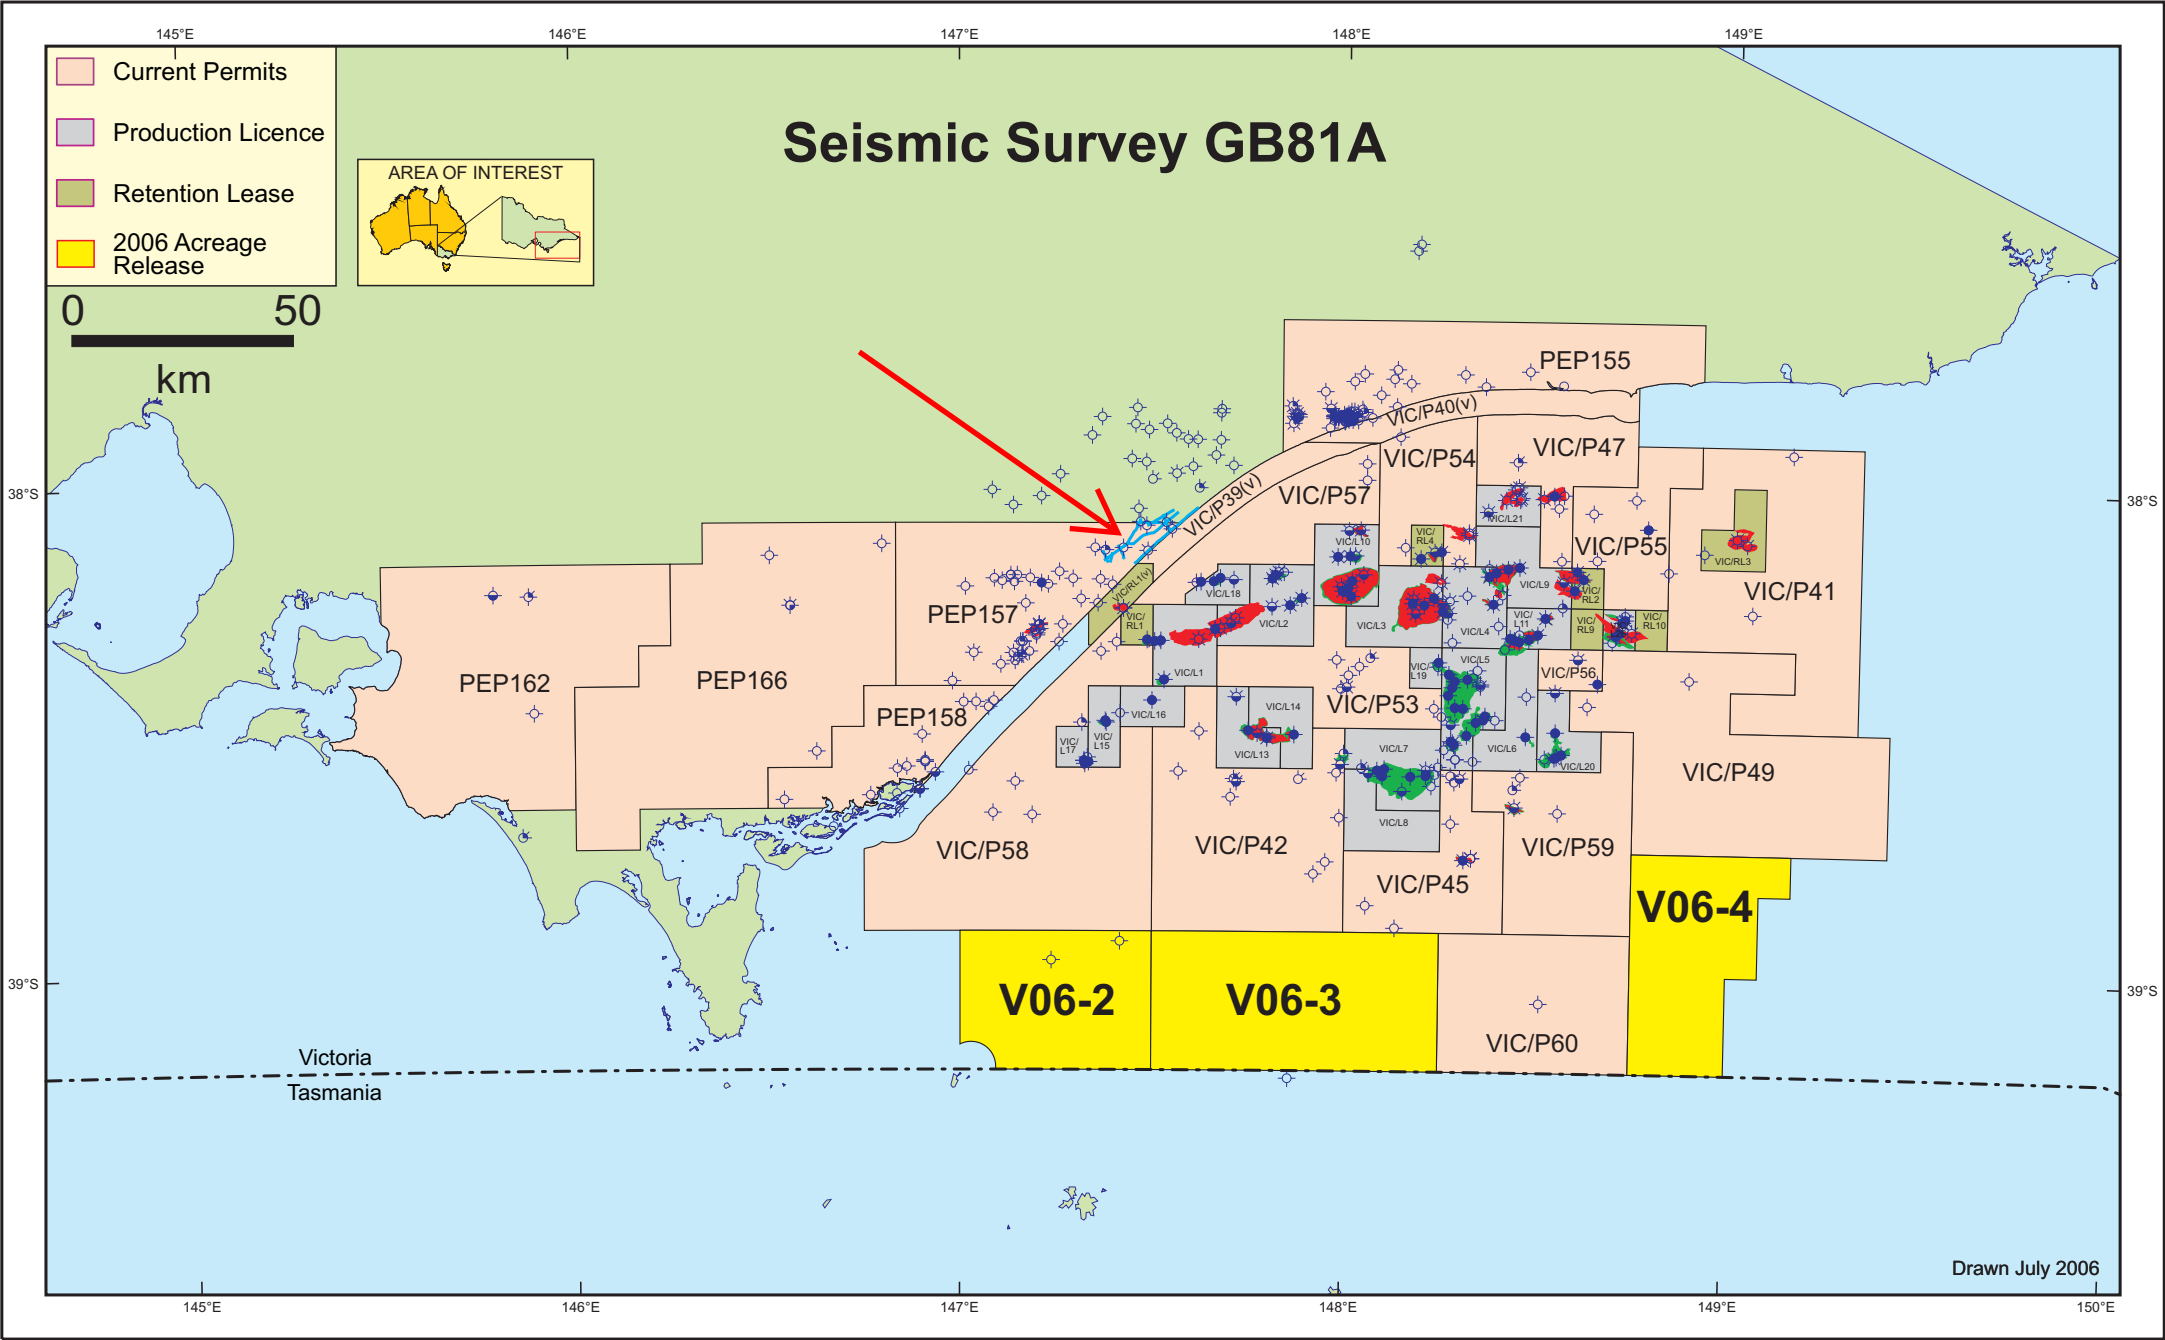

# Seismic Survey GB81A

- Current Permits
- Production Licence
- Retention Lease
- 2006 Acreage Release

Drawn July 2006