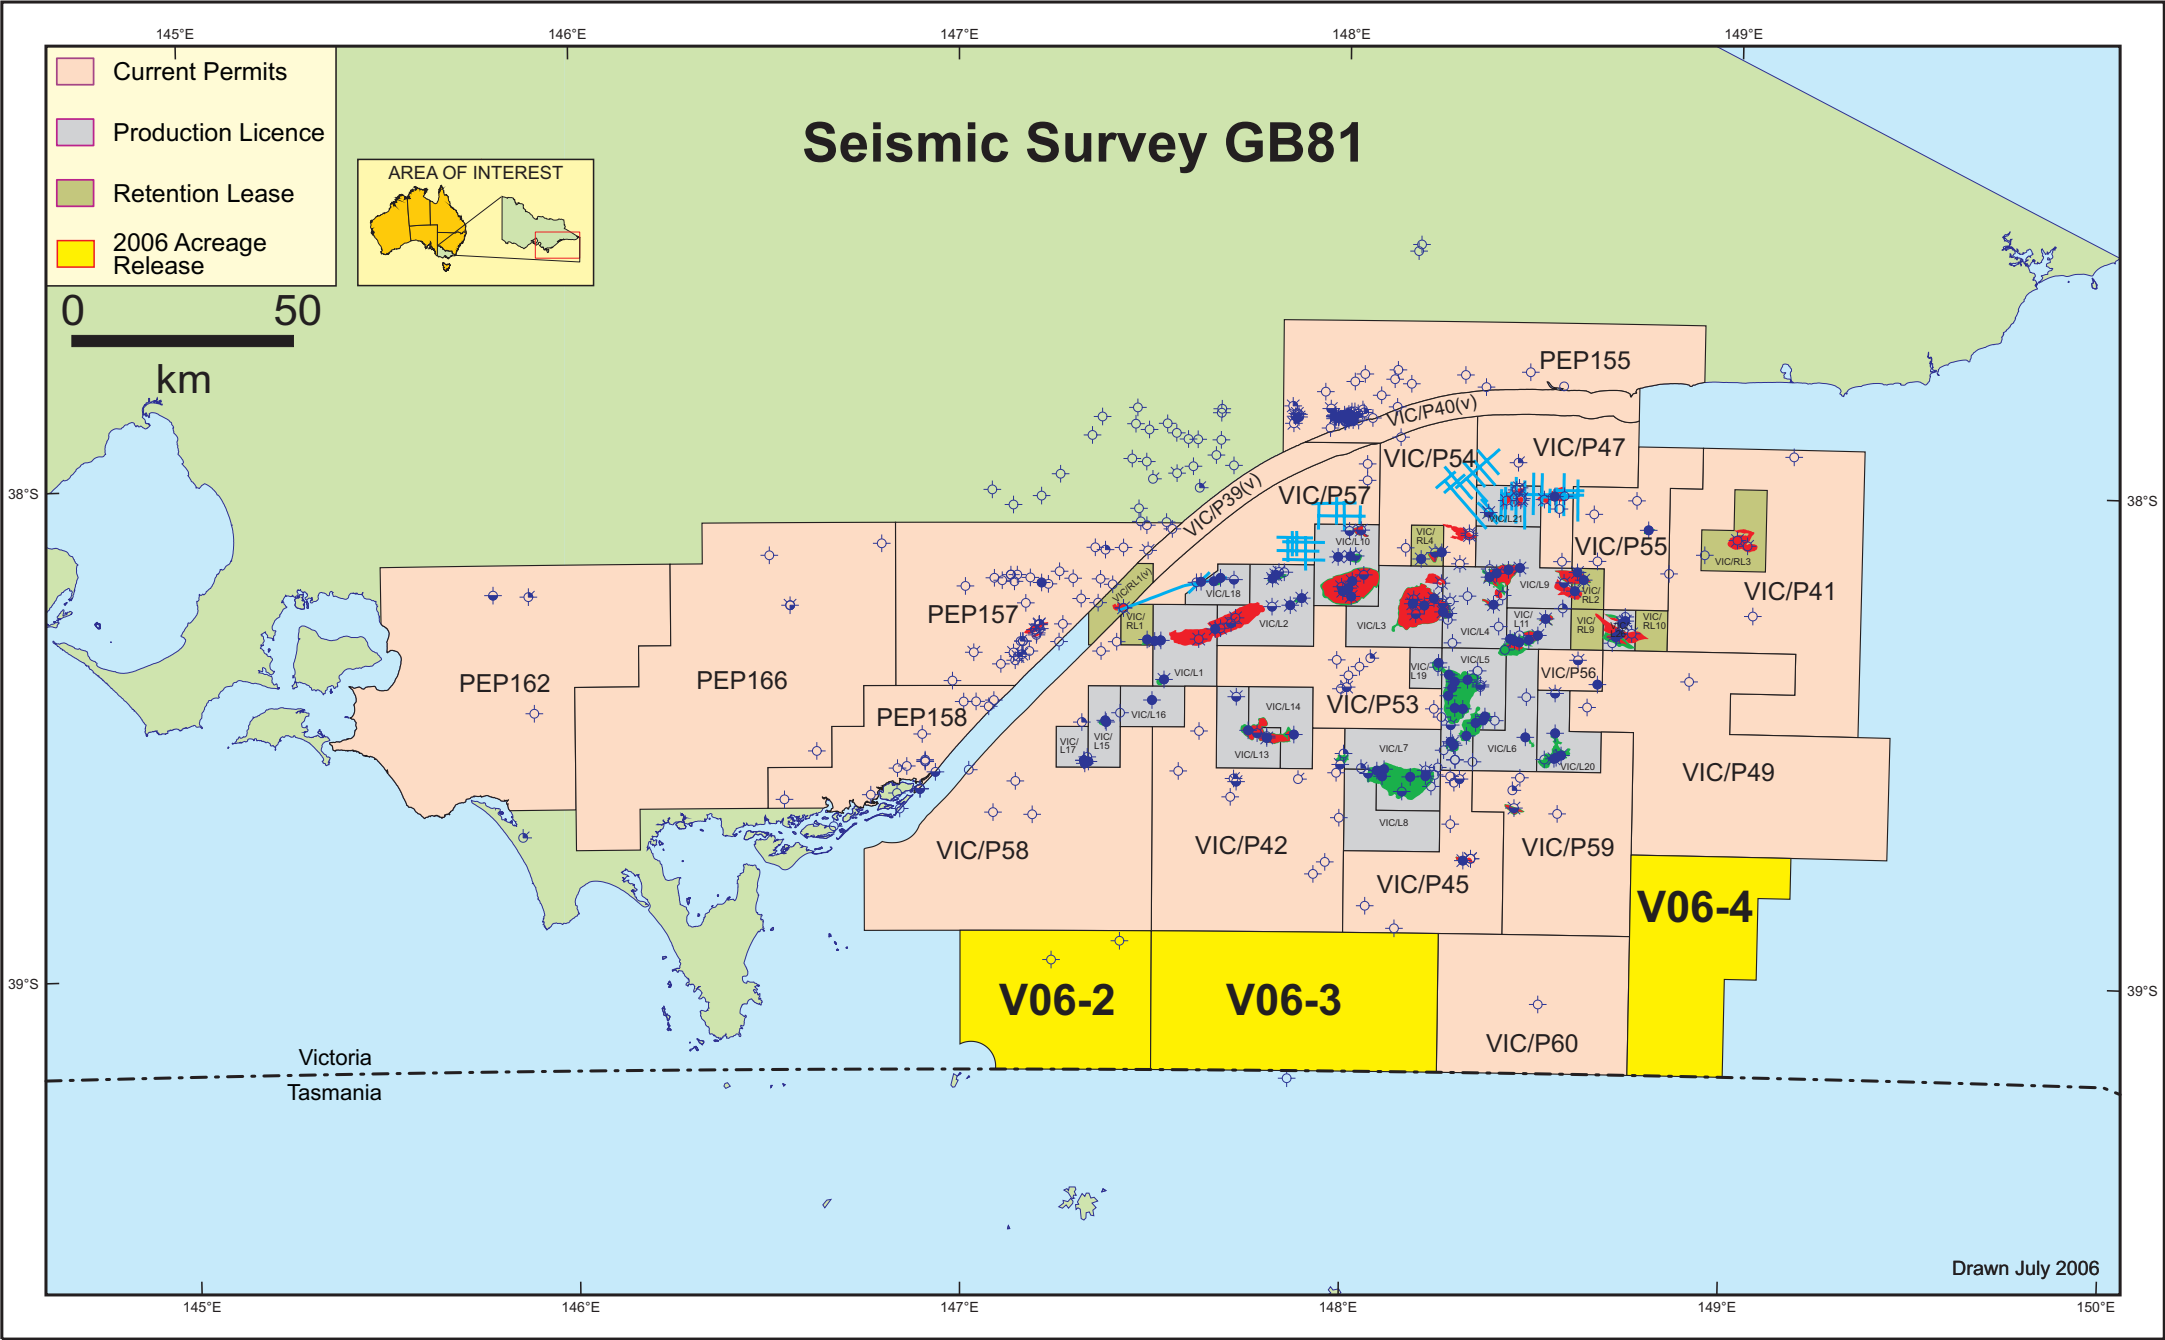

# Seismic Survey GB81

- Current Permits
- Production Licence
- Retention Lease
- 2006 Acreage Release

Drawn July 2006