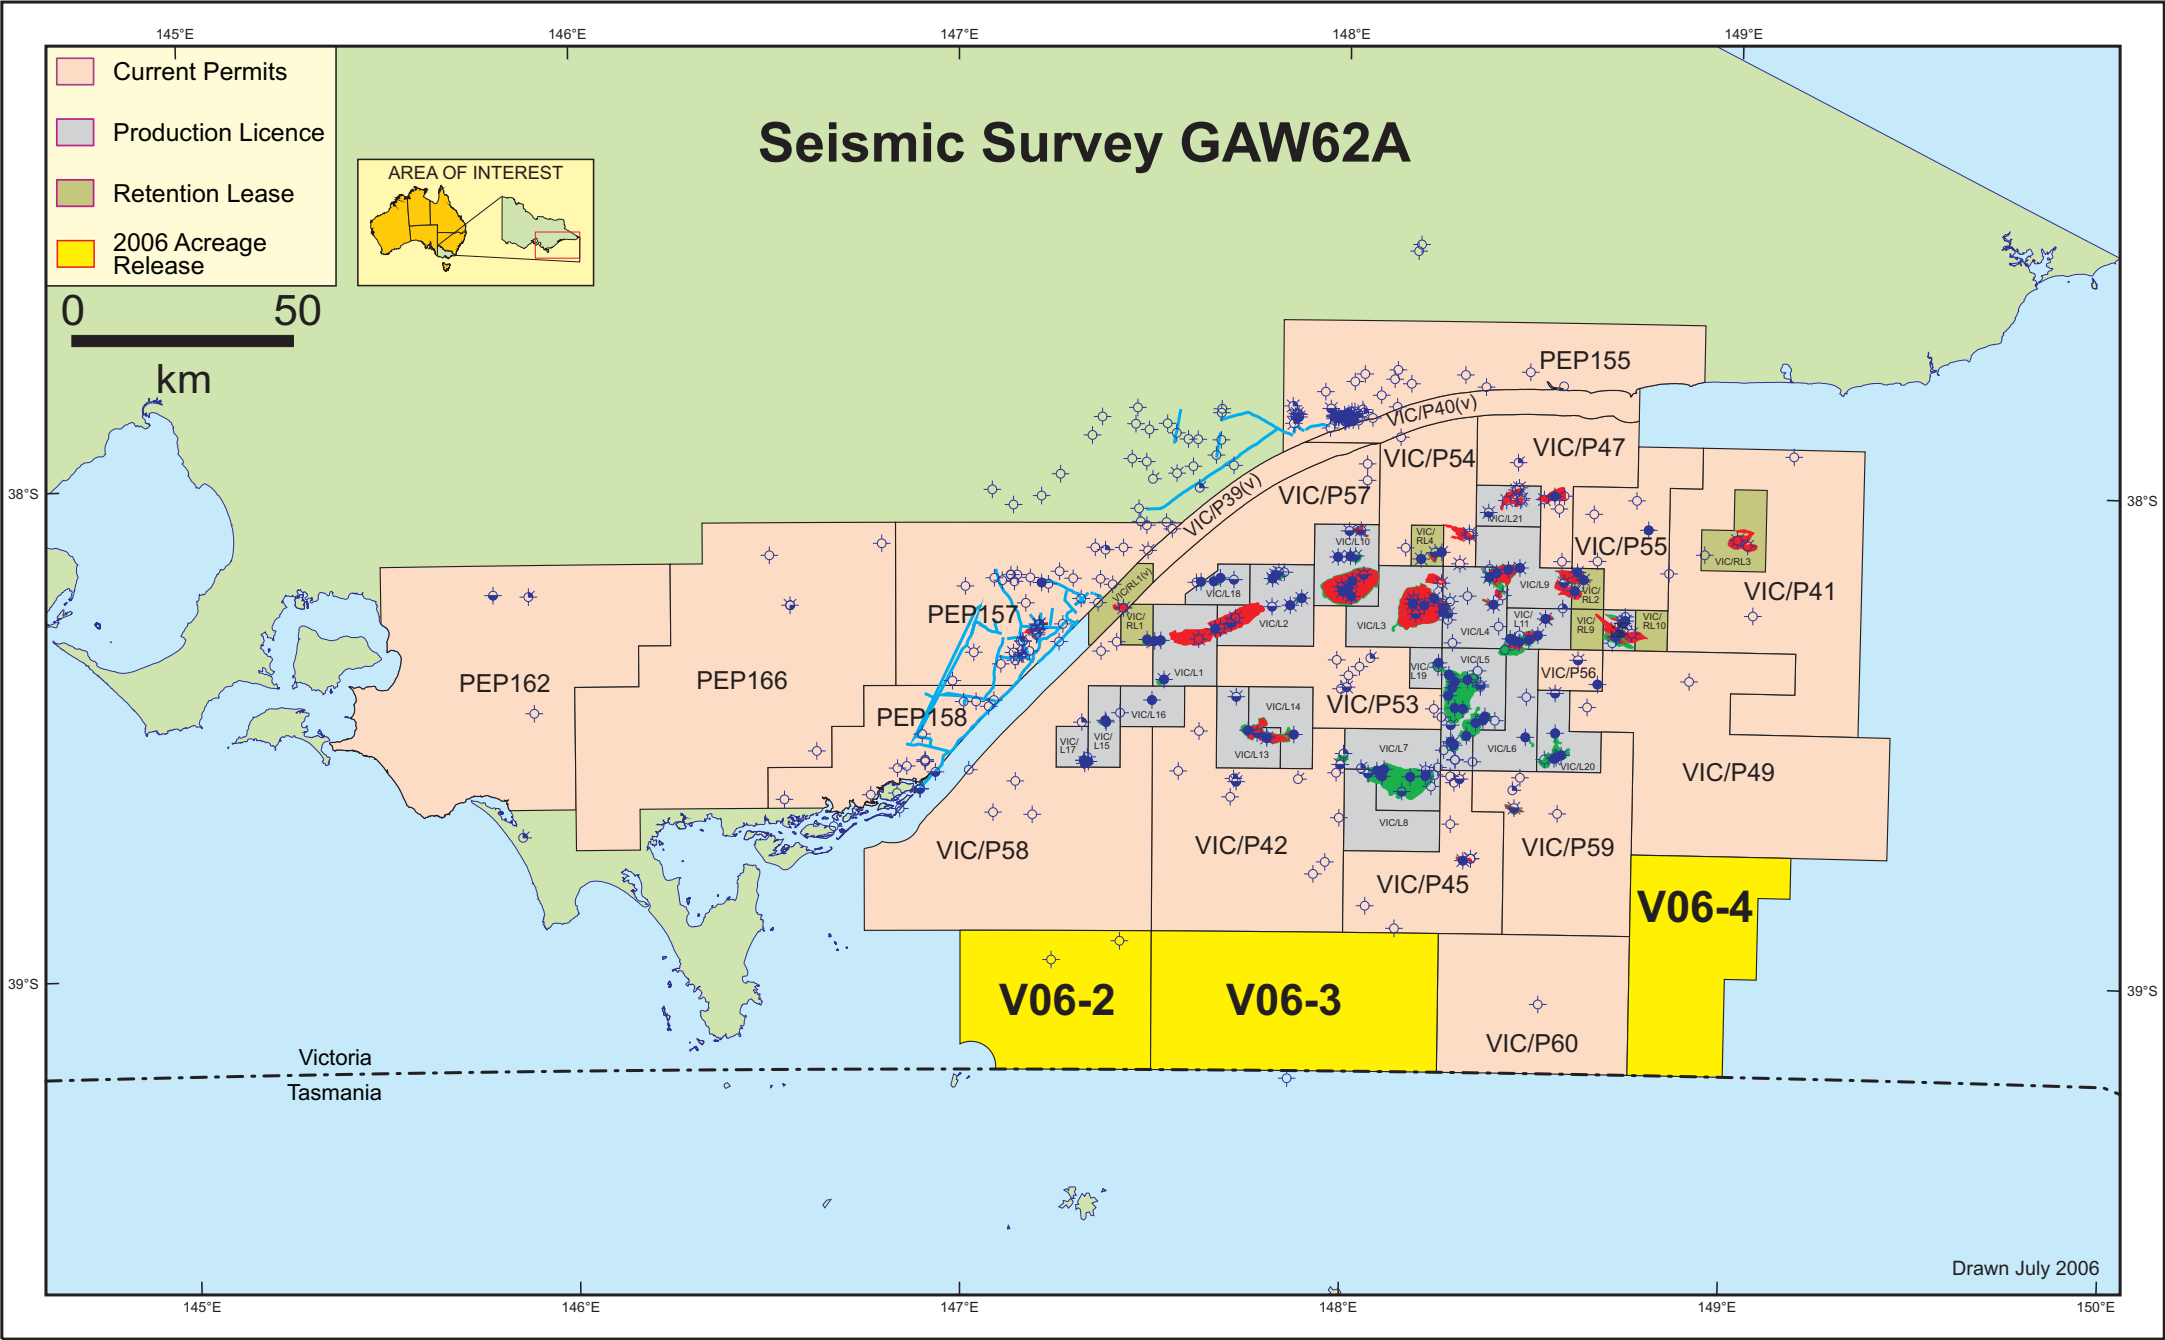

Seismic Survey GAW62A

- Current Permits
- Production Licence
- Retention Lease
- 2006 Acreage Release

0 50
km

Drawn July 2006