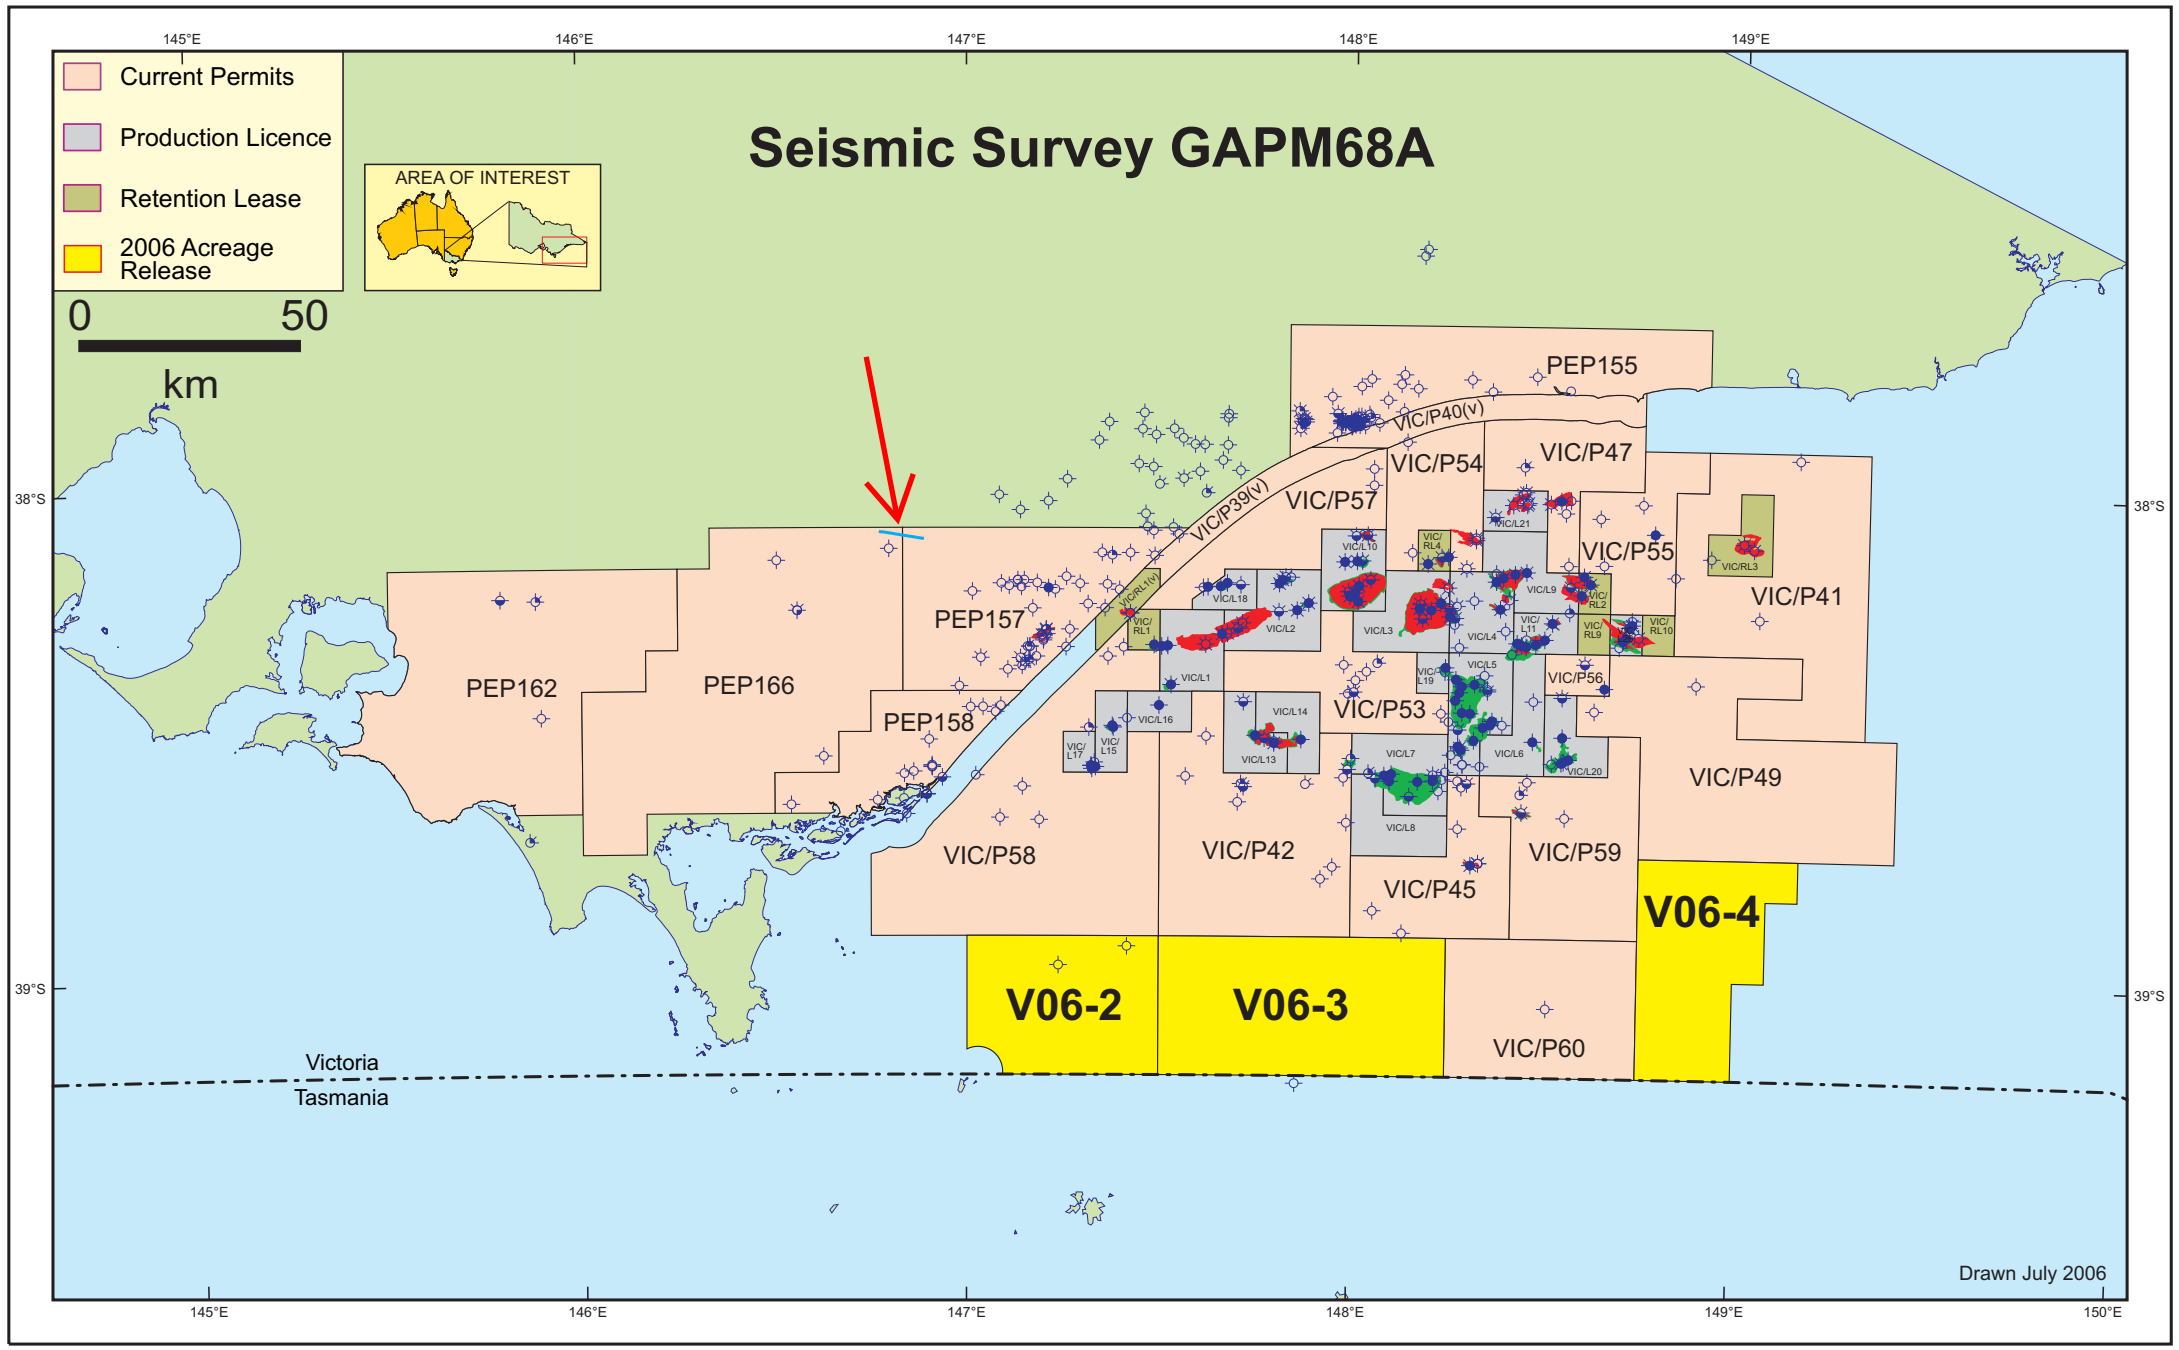

Seismic Survey GAPM68A

- Current Permits
- Production Licence
- Retention Lease
- 2006 Acreage Release

Drawn July 2006