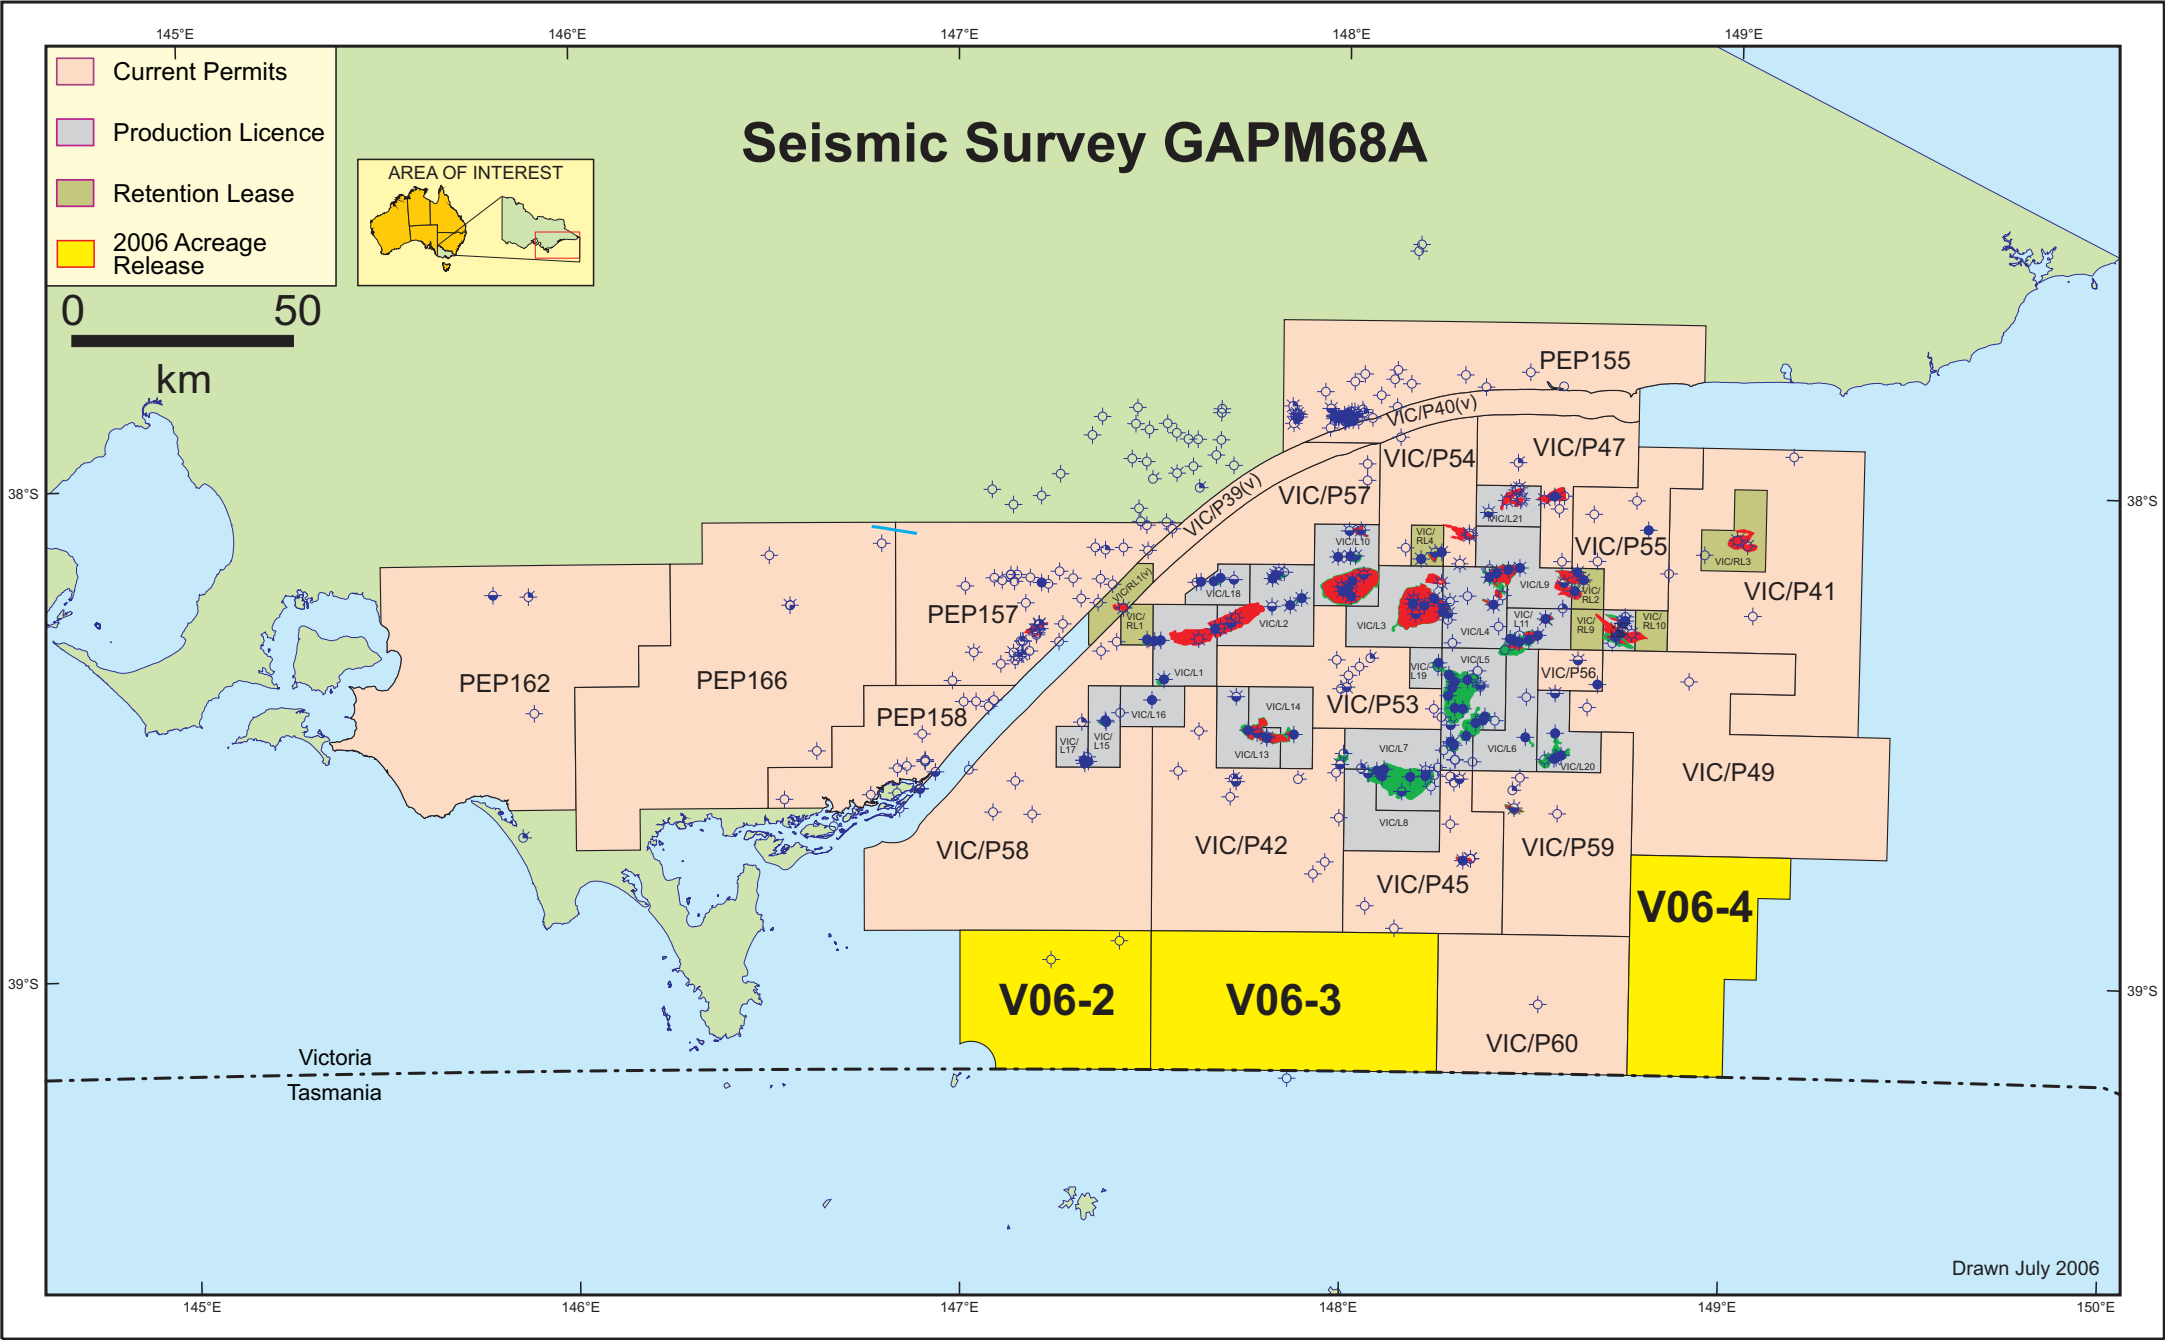

Seismic Survey GAPM68A

- Current Permits
- Production Licence
- Retention Lease
- 2006 Acreage Release

Drawn July 2006