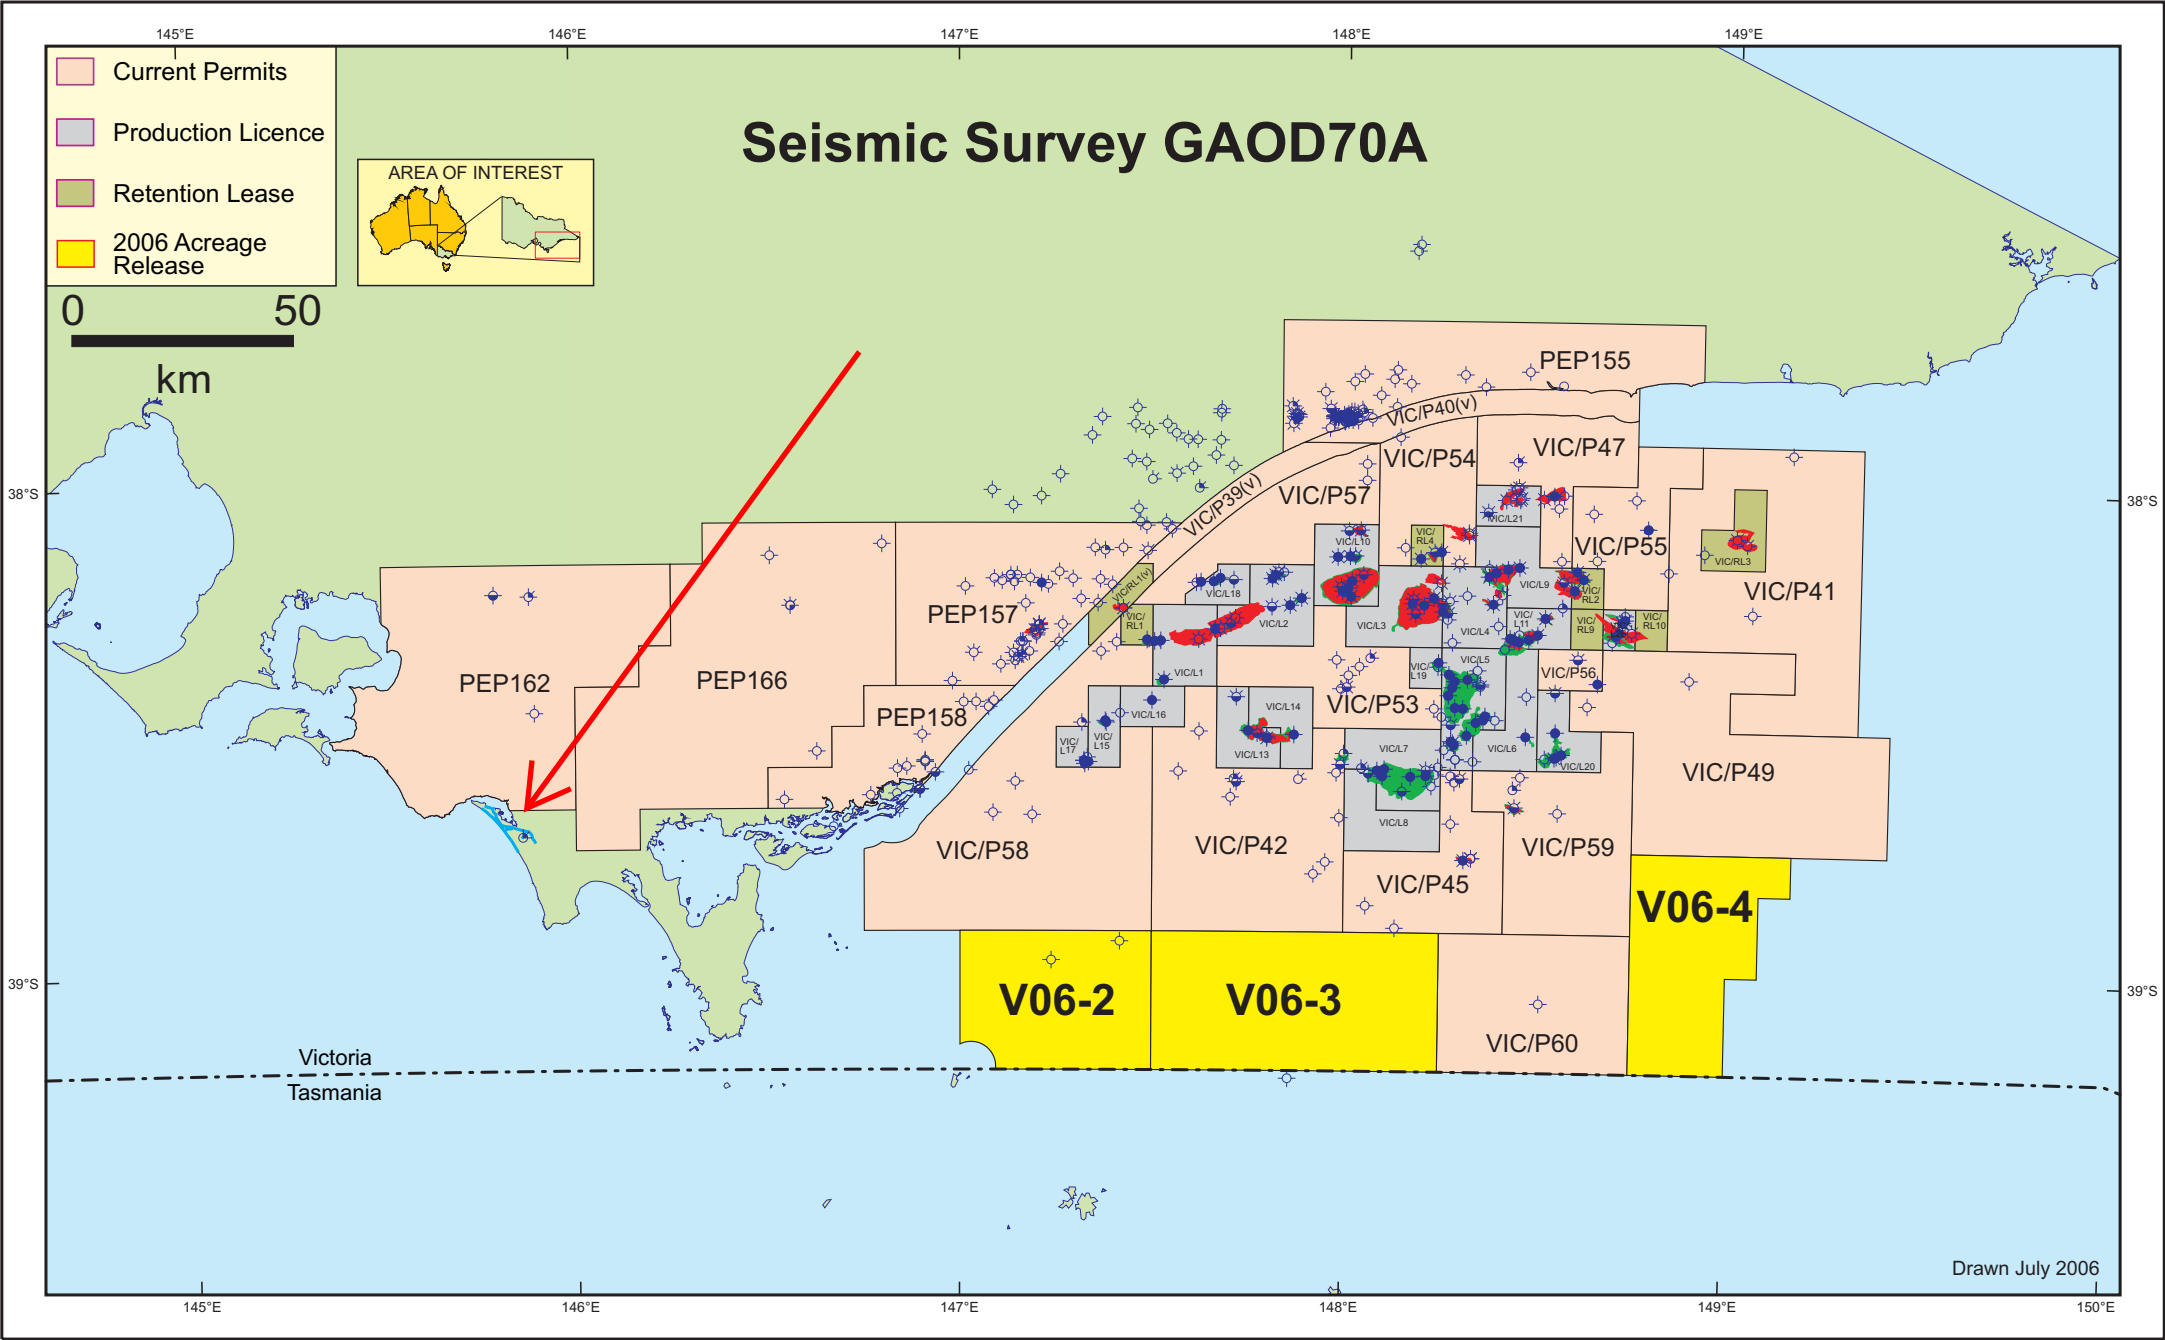

# Seismic Survey GAOD70A

- Current Permits
- Production Licence
- Retention Lease
- 2006 Acreage Release

Drawn July 2006

# PEP162